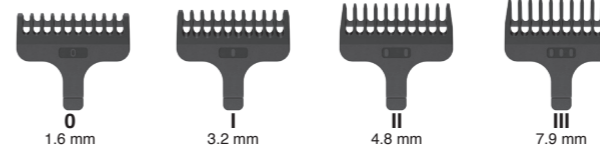

5-POSITION

5-POSITION LOW PROFILE

6-POSITION

10-POSITION

2520L

part no: 23_01399

Date of Manufacture
MM - Month / YY - Year

Дата производства
MM - Месяц / YY - Год

USB Specs
Model No: WUSB1
Input: 5VDC, 500mA min.
Output: 2.5W, 5VDC, 500mA max.

WAHL CLIPPER CORPORATION
World Headquarters
P.O. Box 578, Sterling, IL 61081

Wahl (UK) Limited
Sterling House, Clipper Close
Ramsgate, Kent CT12 5GG