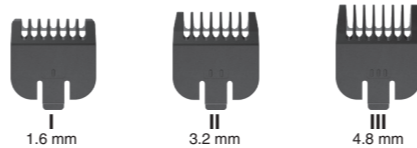

5-POSITION

5-POSITION LOW PROFILE

6-POSITION

10-POSITION

2520L

part no: 23_01399

Date of Manufacture
MM - Month / YY - Year

Дата производства
MM - Месяц / YY - Год

USB Specs
Model No: WUSB1
Input: 5VDC, 500mA min.
Output: 2.5W, 5VDC, 500mA max.

WAHL CLIPPER CORPORATION
World Headquarters
P.O. Box 578, Sterling, IL 61081

Wahl (UK) Limited
Sterling House, Clipper Close
Ramsgate, Kent CT12 5GG