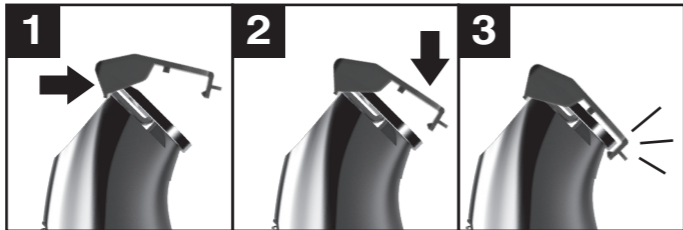

5-POSITION

5-POSITION LOW PROFILE

6-POSITION

10-POSITION

2520L

part no: 23_01399