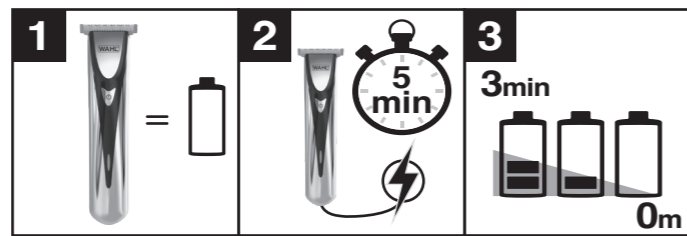

Date of Manufacture
MM - Month / YY - Year

Дата производства
MM - Месяц / YY - Год