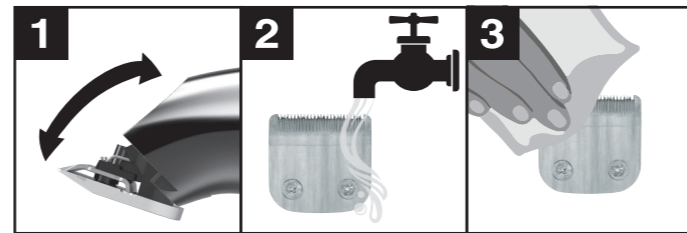

5-POSITION

5-POSITION LOW PROFILE

6-POSITION

10-POSITION

2520L

part no: 23_01399

Date of Manufacture
MM - Month / YY - Year

Дата производства
MM - Месяц / YY - Год

USB Specs
Model No: WUSB1
Input: 5VDC, 500mA min.
Output: 2.5W, 5VDC, 500mA max.

WAHL CLIPPER CORPORATION
World Headquarters
P.O. Box 578, Sterling, IL 61081

Wahl (UK) Limited
Sterling House, Clipper Close
Ramsgate, Kent CT12 5GG