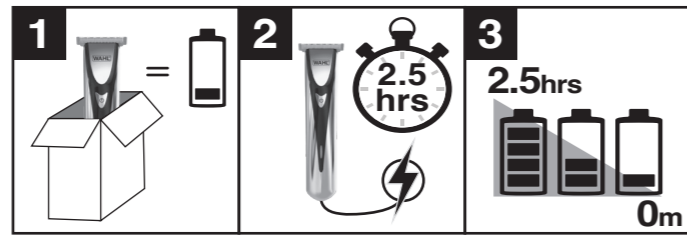

Date of Manufacture
MM - Month / YY - Year

Дата производства
MM - Месяц / YY - Год