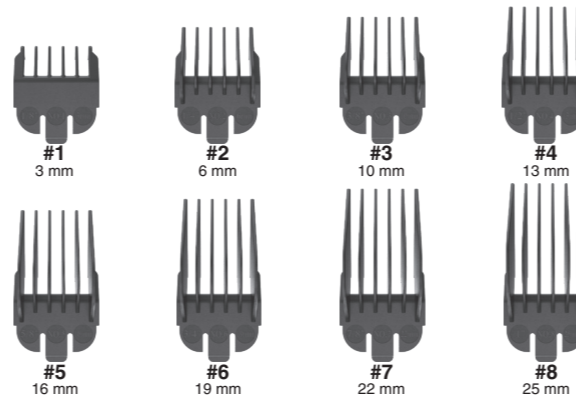

5-POSITION

5-POSITION LOW PROFILE

6-POSITION

10-POSITION

2520L

part no: 23_01399

Date of Manufacture
MM - Month / YY - Year

Дата производства
MM - Месяц / YY - Год

USB Specs
Model No: WUSB1
Input: 5VDC, 500mA min.
Output: 2.5W, 5VDC, 500mA max.

WAHL CLIPPER CORPORATION
World Headquarters
P.O. Box 578, Sterling, IL 61081

Wahl (UK) Limited
Sterling House, Clipper Close
Ramsgate, Kent CT12 5GG