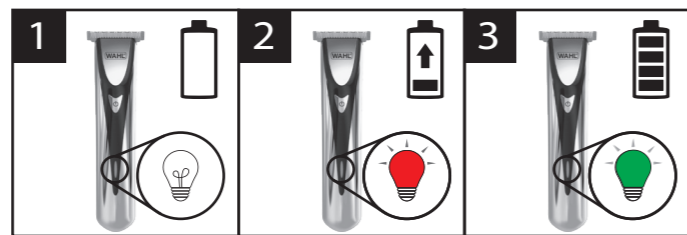

Date of Manufacture
MM - Month / YY - Year

Дата производства
MM - Месяц / YY - Год