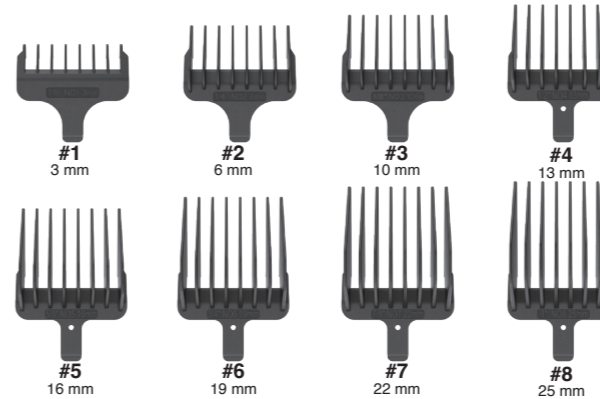

5-POSITION

5-POSITION LOW PROFILE

6-POSITION

10-POSITION

2520L

part no: 23_01399

Date of Manufacture
MM - Month / YY - Year

Дата производства
MM - Месяц / YY - Год

USB Specs
Model No: WUSB1
Input: 5VDC, 500mA min.
Output: 2.5W, 5VDC, 500mA max.

WAHL CLIPPER CORPORATION
World Headquarters
P.O. Box 578, Sterling, IL 61081

Wahl (UK) Limited
Sterling House, Clipper Close
Ramsgate, Kent CT12 5GG