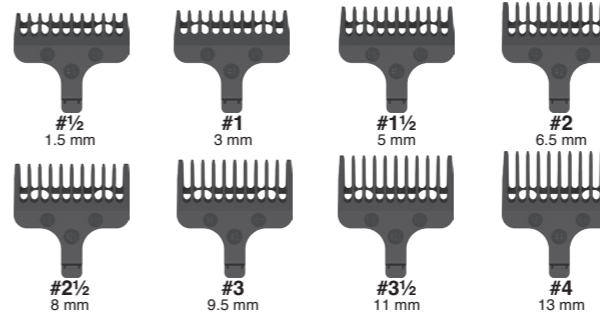

5-POSITION

5-POSITION LOW PROFILE

6-POSITION

10-POSITION

2520L

part no: 23_01399

Date of Manufacture
MM - Month / YY - Year

Дата производства
MM - Месяц / YY - Год

USB Specs
Model No: WUSB1
Input: 5VDC, 500mA min.
Output: 2.5W, 5VDC, 500mA max.

WAHL CLIPPER CORPORATION
World Headquarters
P.O. Box 578, Sterling, IL 61081

Wahl (UK) Limited
Sterling House, Clipper Close
Ramsgate, Kent CT12 5GG