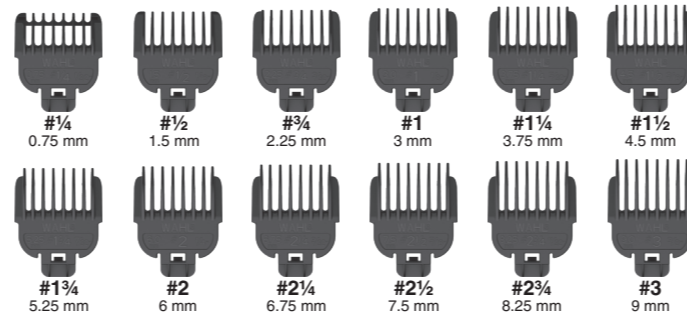

5-POSITION

5-POSITION LOW PROFILE

6-POSITION

10-POSITION

2520L

part no: 23_01399

Date of Manufacture
MM - Month / YY - Year

Дата производства
MM - Месяц / YY - Год

USB Specs
Model No: WUSB1
Input: 5VDC, 500mA min.
Output: 2.5W, 5VDC, 500mA max.

WAHL CLIPPER CORPORATION
World Headquarters
P.O. Box 578, Sterling, IL 61081

Wahl (UK) Limited
Sterling House, Clipper Close
Ramsgate, Kent CT12 5GG