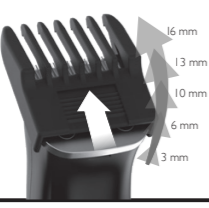

5-POSITION

5-POSITION LOW PROFILE

6-POSITION

10-POSITION

2520L

part no: 23_01399

Date of Manufacture
MM - Month / YY - Year

Дата производства
MM - Месяц / YY - Год

USB Specs
Model No: WUSB1
Input: 5VDC, 500mA min.
Output: 2.5W, 5VDC, 500mA max.

WAHL CLIPPER CORPORATION
World Headquarters
P.O. Box 578, Sterling, IL 61081

Wahl (UK) Limited
Sterling House, Clipper Close
Ramsgate, Kent CT12 5GG