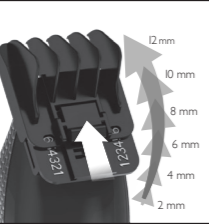

5-POSITION

5-POSITION LOW PROFILE

6-POSITION

10-POSITION

2520L

part no: 23_01399

Date of Manufacture
MM - Month / YY - Year

Дата производства
MM - Месяц / YY - Год

USB Specs
Model No: WUSB1
Input: 5VDC, 500mA min.
Output: 2.5W, 5VDC, 500mA max.

WAHL CLIPPER CORPORATION
World Headquarters
P.O. Box 578, Sterling, IL 61081

Wahl (UK) Limited
Sterling House, Clipper Close
Ramsgate, Kent CT12 5GG