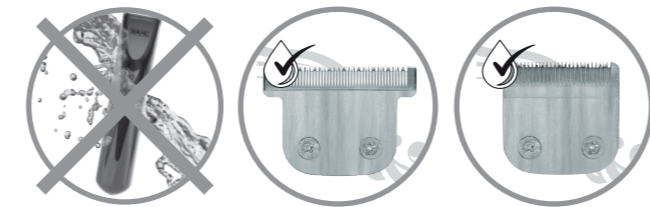

Date of Manufacture
MM - Month / YY - Year

Дата производства
MM - Месяц / YY - Год