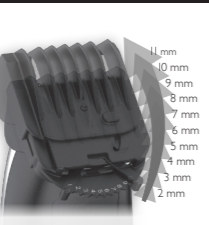

5-POSITION

5-POSITION LOW PROFILE

6-POSITION

10-POSITION

2520L

part no: 23_01399

Date of Manufacture
MM - Month / YY - Year

Дата производства
MM - Месяц / YY - Год

USB Specs
Model No: WUSB1
Input: 5VDC, 500mA min.
Output: 2.5W, 5VDC, 500mA max.

WAHL CLIPPER CORPORATION
World Headquarters
P.O. Box 578, Sterling, IL 61081

Wahl (UK) Limited
Sterling House, Clipper Close
Ramsgate, Kent CT12 5GG