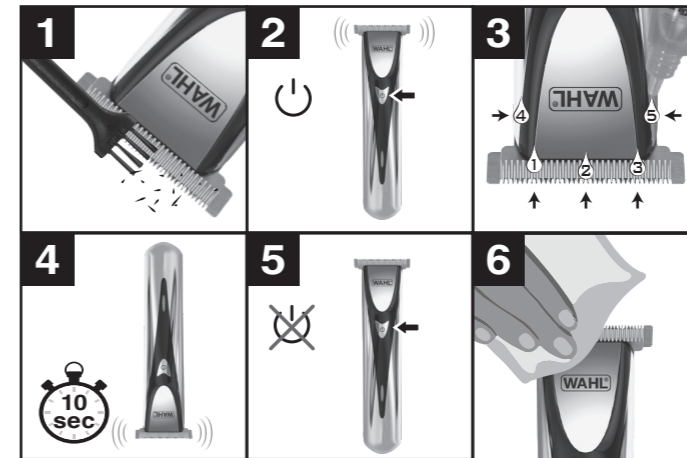

USB Specs
Model No: WUSB1
Input: 5VDC, 500mA min.
Output: 2.5W, 5VDC, 500mA max.

WAHL CLIPPER CORPORATION
World Headquarters
P.O. Box 578, Sterling, IL 61081

Wahl (UK) Limited
Sterling House, Clipper Close
Ramsgate, Kent CT12 5GG