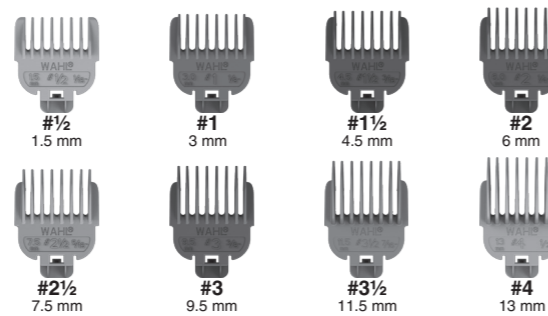

5-POSITION

5-POSITION LOW PROFILE

6-POSITION

10-POSITION

2520L

part no: 23_01399

Date of Manufacture
MM - Month / YY - Year

Дата производства
MM - Месяц / YY - Год

USB Specs
Model No: WUSB1
Input: 5VDC, 500mA min.
Output: 2.5W, 5VDC, 500mA max.

WAHL CLIPPER CORPORATION
World Headquarters
P.O. Box 578, Sterling, IL 61081

Wahl (UK) Limited
Sterling House, Clipper Close
Ramsgate, Kent CT12 5GG