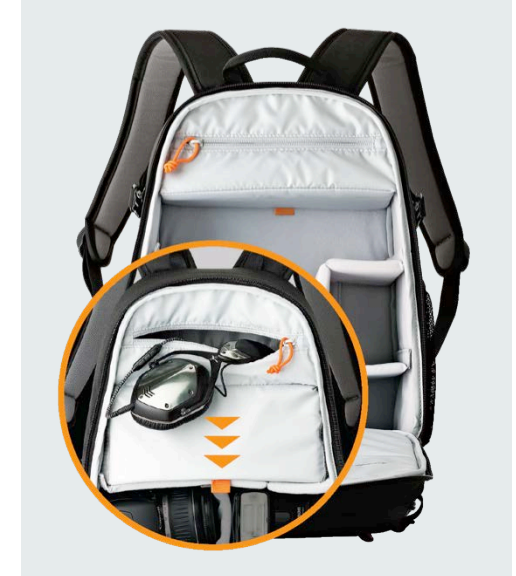

# Tahoe BP 150

Discreet, zipped outer pocket offers space for earbuds, pens, keys, smartphone and smaller gear.

Tall, stretch-mesh side pockets accommodate large water bottles or other quick-grab items you want throughout the day.

Roomy front pocket includes organized storage for daily essentials, plus a protective CradleFit™ pocket for a 10" tablet.

UltraFlex™ panel folds down to create more space for personal gear and less camera gear. You can remove all dividers and use as a full daypack.