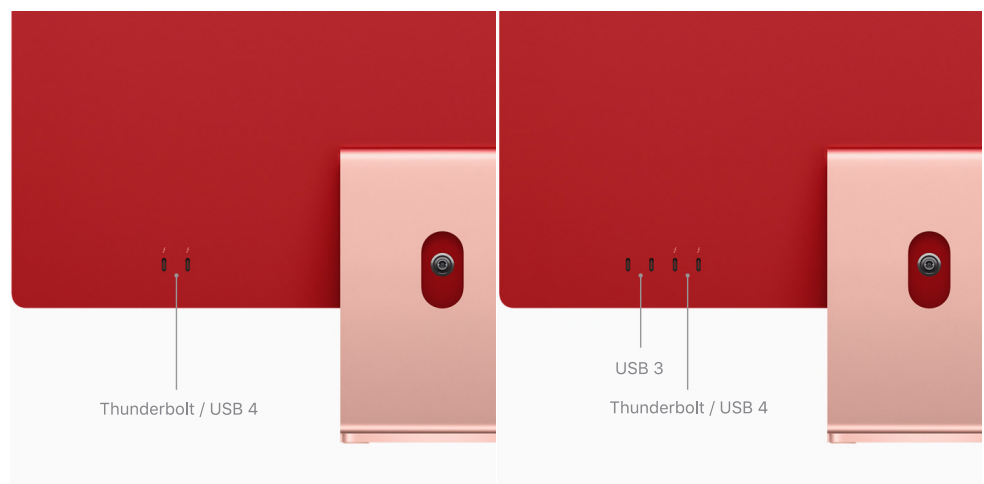

### Two Thunderbolt / USB 4 ports with support for:

- DisplayPort
- Thunderbolt 3 (up to 40Gb/s)
- USB 4 (up to 40Gb/s)
- USB 3.1 Gen 2 (up to 10Gb/s)
- Thunderbolt 2, HDMI, DVI, and VGA supported using adapters (sold separately)

### 3.5 mm headphone jack

Configurable with Gigabit Ethernet

Gigabit Ethernet

Two USB 3 ports (up to 10Gb/s)

---