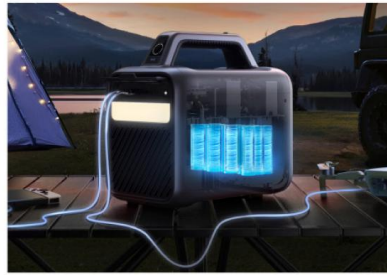

Dolby Audio
3 physical speaker

Become Immersed in Movies Anywhere

Immersive Outdoor Movies

Enjoy a cinematic experience on a massive 200-inch display with vivid 1080p resolution and 1000 ANSI Lumens brightness. With Android TV 11.0, unlock a vast library of content and apps, all with seamless Chromecast and Google support.

Built for the Outdoors

With IPX3 water resistance, 0.5 m drop resistance, 0.7 mm dust resistance, a built-in stand, a lens cover, a camping light, a power indicator, integrated controls, and a carry handle, you can keep watching, no matter what the great outdoors throws at you.

Crisp and Immersive Audio

The built-in 40W speaker with Dolby Digital Plus delivers crisp and immersive outdoor audio to make movies sound amazing, and music sound crisp and clear with up to 15 hours of music playback.

With the built-in stand, you can swiftly angle your view anywhere. The lens cover protects, while the smart ambient light and integrated joystick ensure an effortless, optimal outdoor viewing experience.