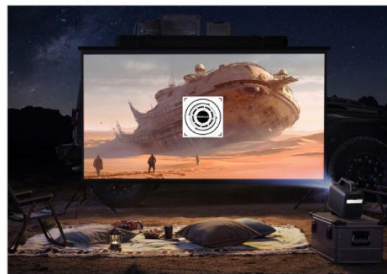

Built for the Outdoors

With IPX3 water resistance, 0.5 m drop resistance, 0.7 mm dust resistance, a built-in stand, a lens cover, a camping light, a power indicator, integrated controls, and a carry handle, you can keep watching, no matter what the great outdoors throws at you.

Crisp and Immersive Audio

The built-in 40W speaker with Dolby Digital Plus delivers crisp and immersive outdoor audio to make movies sound amazing, and music sound crisp and clear with up to 15 hours of music playback.