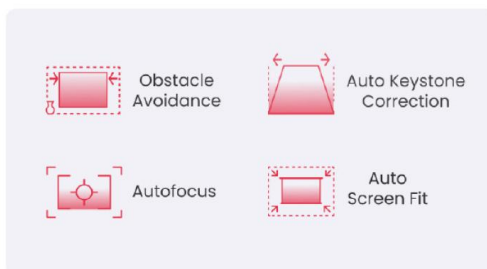

NEBULA

by Anker

Capsule 3

Pocket Sized Projector, Super-Sized Screen

The World's Smallest Google TV Projector with Built-In Netflix

 Google TV |  Hey Google

 NETFLIX  YouTube  YouTubeTV

Pocket-Sized Projector, Super-Sized Screen

Super-Sized Screen, Portable Design
Capsule 3 is the world's smallest Google TV projector licensed by Netflix.

Take the Big Screen Anywhere
With a max screen size of 120 inches, Capsule 3 delivers a cinema-level experience that you can take with you anywhere.