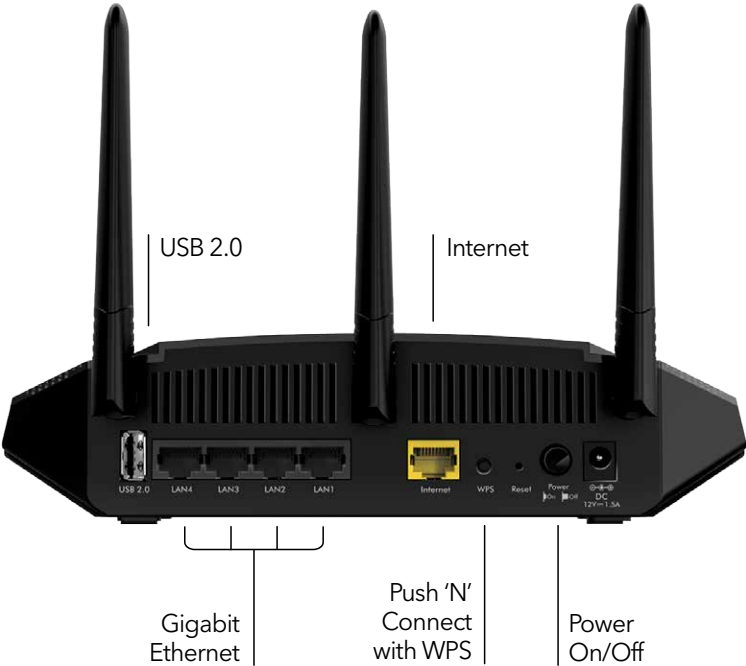

Connection Diagram