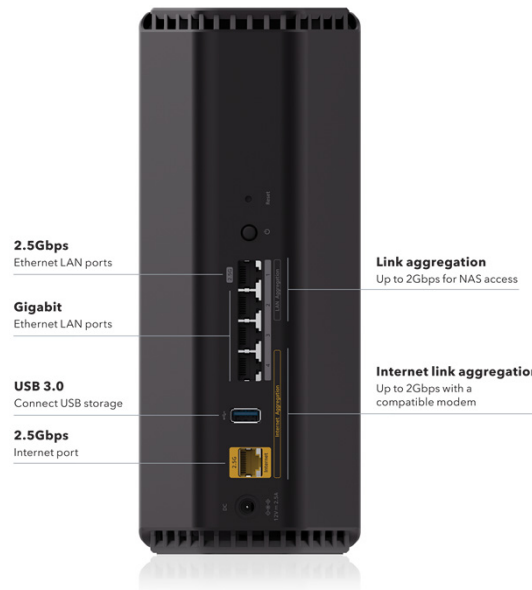

Package Contents

- One (1) WiFi 7 Dual-Band Router (RS200)
- One (1) 2 m Ethernet cable
- One (1) 12V/2.5A power adapter
- Quick start guide

System Requirements

- Broadband internet service (DSL/cable/fiber/satellite)
- One DSL/cable/fiber/satellite modem that has an RJ45 connector
- Android® phones, iPhones®, or computers with Ethernet or WiFi connection

Warranty & Support

- 90-day complimentary technical support following purchase from a NETGEAR authorized reseller. www.netgear.com/warranty
- Visit: www.netgear.com/home/services/prosupport to extend your warranty & technical support [U.S. only]
- Join the NETGEAR Community Forum. Visit <http://community.netgear.com>

Physical Specifications

- Dimensions: 9.8 x 5.9 x 4 in (249 x 150 x 101.6 mm)
- Weight: 1.56 lb (709.5 g)

Connection Diagram

This product comes with a limited warranty that is valid only if purchased from a NETGEAR authorized reseller.

[†] Maximum wireless signal rate derived from IEEE 802.11be specifications. Actual data throughput and wireless coverage will vary and be lowered by network, your country's regulation, and environmental conditions, including network traffic volume, device limitations, and building construction. NETGEAR makes no representations or warranties about this product's compatibility with future standards. To achieve maximum wireless/wired speed requires devices that use the latest wireless/wired standards and support maximum speeds.

¹ Gigabit/Multi-Gig service plans & compatible cable modem required for Gigabit or Multi-Gig internet speeds.

² MU-MIMO capability requires both router and client device to support MU-MIMO.

³ Requires compatible clients with DL-OFDMA and UL-OFDMA support.

^{††} NETGEAR Armor is free during the initial 30-day trial. A yearly subscription, after the trial period, protects your connected devices.

©NETGEAR Smart Parental Controls™ fees apply for a Premium Plan.

NETGEAR, the NETGEAR Logo, NETGEAR Armor, NETGEAR Smart Parental Controls, and Nighthawk are trademarks of NETGEAR, Inc. Mac, Mac OS, the Mac logo, and iPhone are trademarks of Apple Inc. Any other trademarks mentioned herein are for reference purposes only. ©2024 NETGEAR, Inc.

NETGEAR, Inc. 350 E. Plumeria Drive, San Jose, CA 95134-1911 USA, www.NETGEAR.com/support