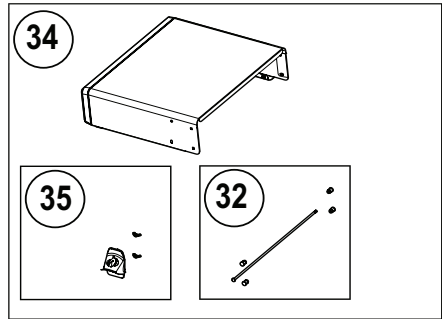

Accessories Parts List

	Description	F365	F425	F425-PHM
61444	Cover	ac	ac	ac
56425	Cast Iron Griddle	ac	ac	ac
67732	Charcoal Tray	ac	ac	ac
62007	Grease Trays Foil (5 pieces)	ac	ac	ac

x- standard
p- propane
n- natural gas
ac- accessory