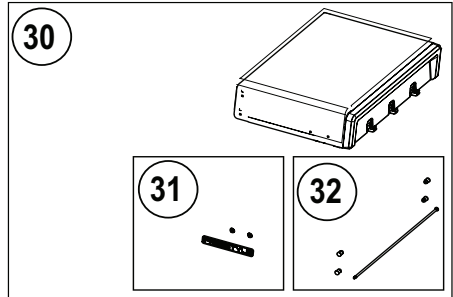

Accessories Parts List

	Description	F365	F425	F425-PHM
61444	Cover	ac	ac	ac
56425	Cast Iron Griddle	ac	ac	ac
67732	Charcoal Tray	ac	ac	ac
62007	Grease Trays Foil (5 pieces)	ac	ac	ac

x- standard
p- propane
n- natural gas
ac- accessory