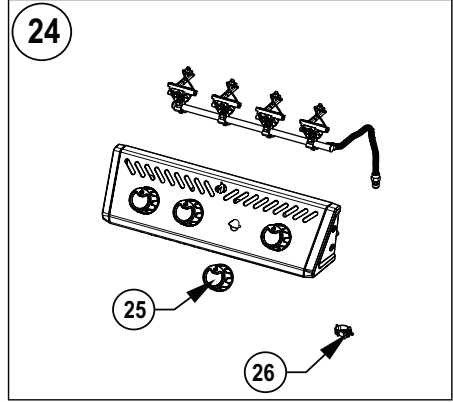

Accessories Parts List

	Description	F365	F425	F425-PHM
61444	Cover	ac	ac	ac
56425	Cast Iron Griddle	ac	ac	ac
67732	Charcoal Tray	ac	ac	ac
62007	Grease Trays Foil (5 pieces)	ac	ac	ac

x- standard
p- propane
n- natural gas
ac- accessory