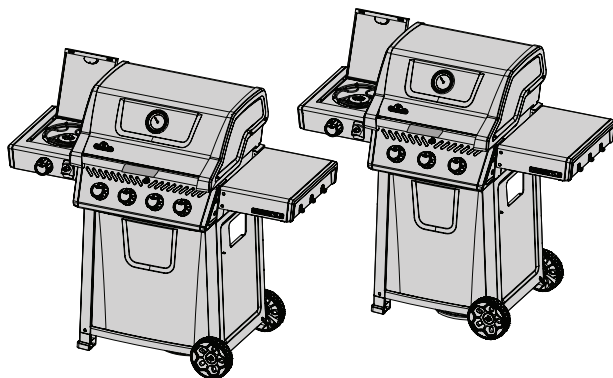

F425/365SB