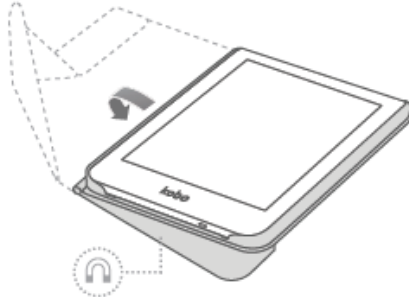

Kobo Clara 2E (N506) Accessories

A. Sleep Cover – applicable to all colours/ SKUs.

1.

2.

3.

4.

B. Basic Cover – applicable to all colours/ SKUs.