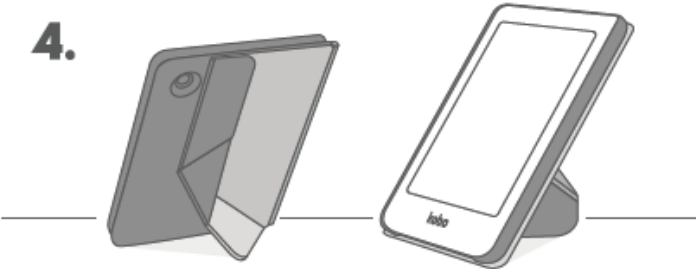

Kobo Clara 2E (N506) Accessories

A. Sleep Cover – applicable to all colours/ SKUs.

1.

2.

3.

4.

B. Basic Cover – applicable to all colours/ SKUs.