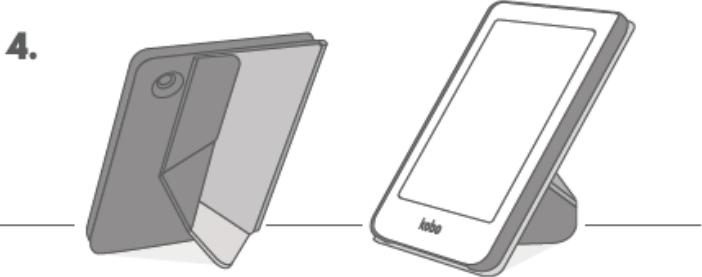

Kobo Clara BW/ Colour (N365/ N367) Accessories

A. Sleep Cover – applicable to all colours/ SKUs.

B. Basic Sleep Cover – applicable to all colours/ SKUs.

1.

2.

3.

C. Clear Case Cover