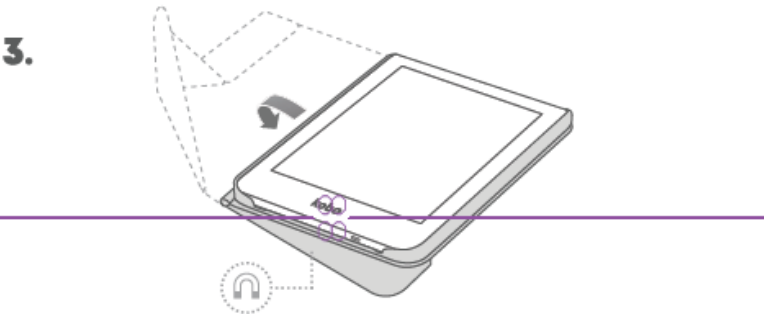

Kobo Clara BW/ Colour (N365/ N367) Accessories

A. Sleep Cover – applicable to all colours/ SKUs.

B. Basic Sleep Cover – applicable to all colours/ SKUs.

1.

2.

3.

C. Clear Case Cover