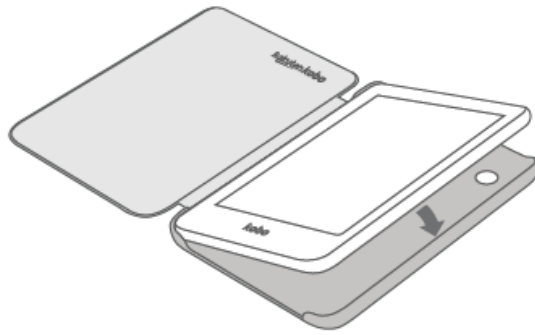

Kobo Clara BW/ Colour (N365/ N367) Accessories

A. Sleep Cover – applicable to all colours/ SKUs.

B. Basic Sleep Cover – applicable to all colours/ SKUs.

1.

2.

3.

C. Clear Case Cover