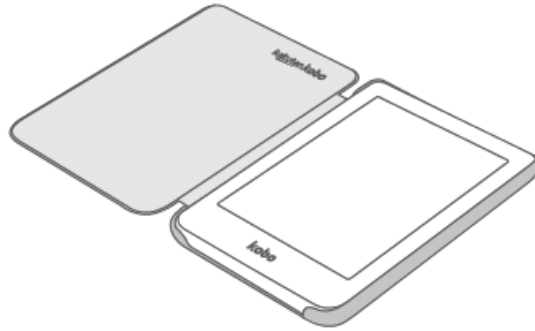

Kobo Clara BW/ Colour (N365/ N367) Accessories

A. Sleep Cover – applicable to all colours/ SKUs.

B. Basic Sleep Cover – applicable to all colours/ SKUs.

1.

2.

3.

C. Clear Case Cover