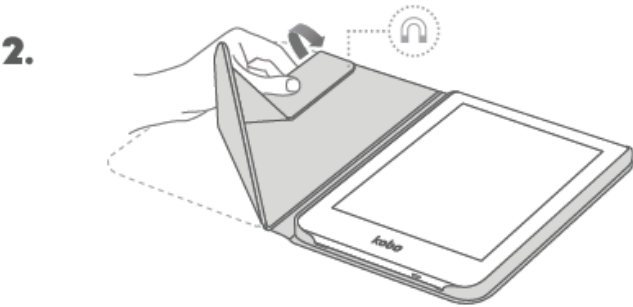

Kobo Clara BW/ Colour (N365/ N367) Accessories

A. Sleep Cover – applicable to all colours/ SKUs.

B. Basic Sleep Cover – applicable to all colours/ SKUs.

1.

2.

3.

C. Clear Case Cover