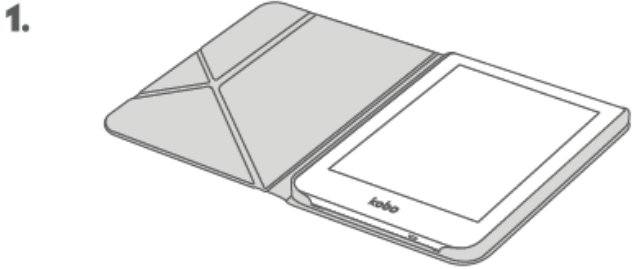

Kobo Clara BW/ Colour (N365/ N367) Accessories

A. Sleep Cover – applicable to all colours/ SKUs.

B. Basic Sleep Cover – applicable to all colours/ SKUs.

1.

2.

3.

C. Clear Case Cover