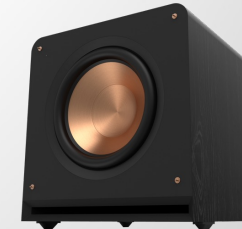

RP-1400SW
14" subwoofer