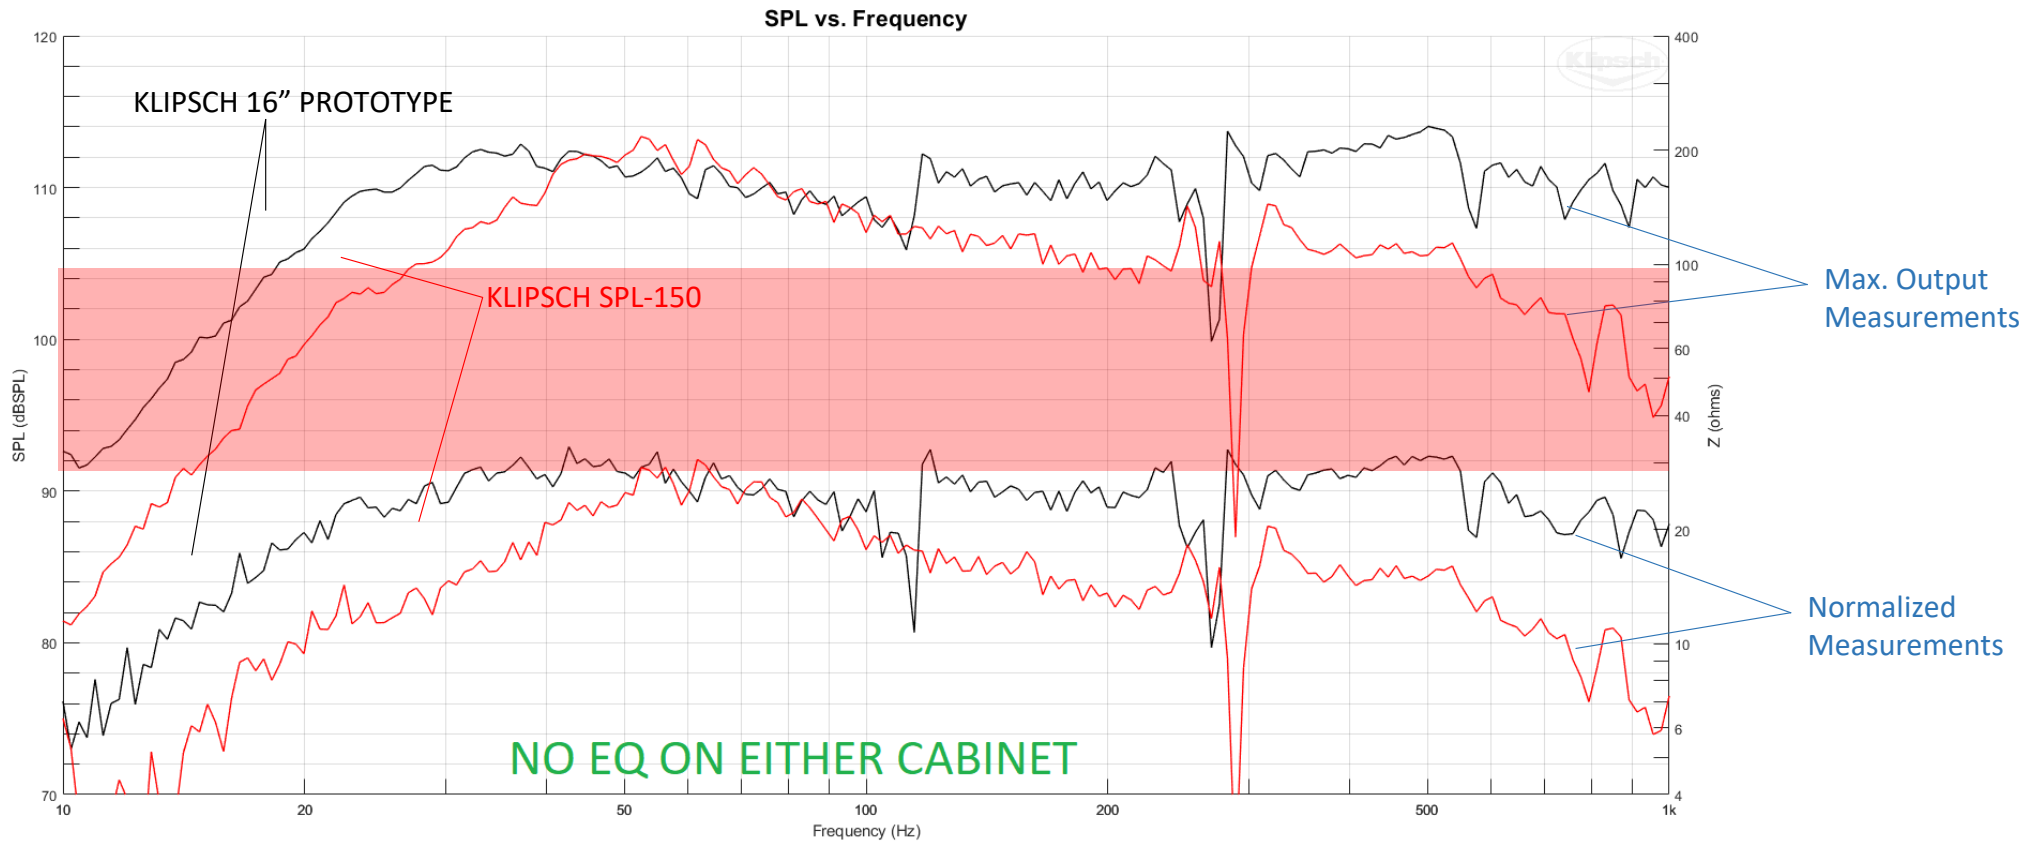

REFERENCE PREMIERE SUBWOOFERS SPL150 VS REF PREMIERE 16"

16" Prototype - more than 6 dB of output below 20 Hz.

- Same performance as two SPL-150s in a single room.

REFERENCE PREMIERE, NEW PACKAGING

FOAM CHANGED TO EPE.
IMPROVED OUT OF BOX EXPERIENCE,
GRILLE FRAME, POWER CORDS, AND
LITERATURE IN GIFT BOX, NON-WOVEN
CLOTH BAGS.