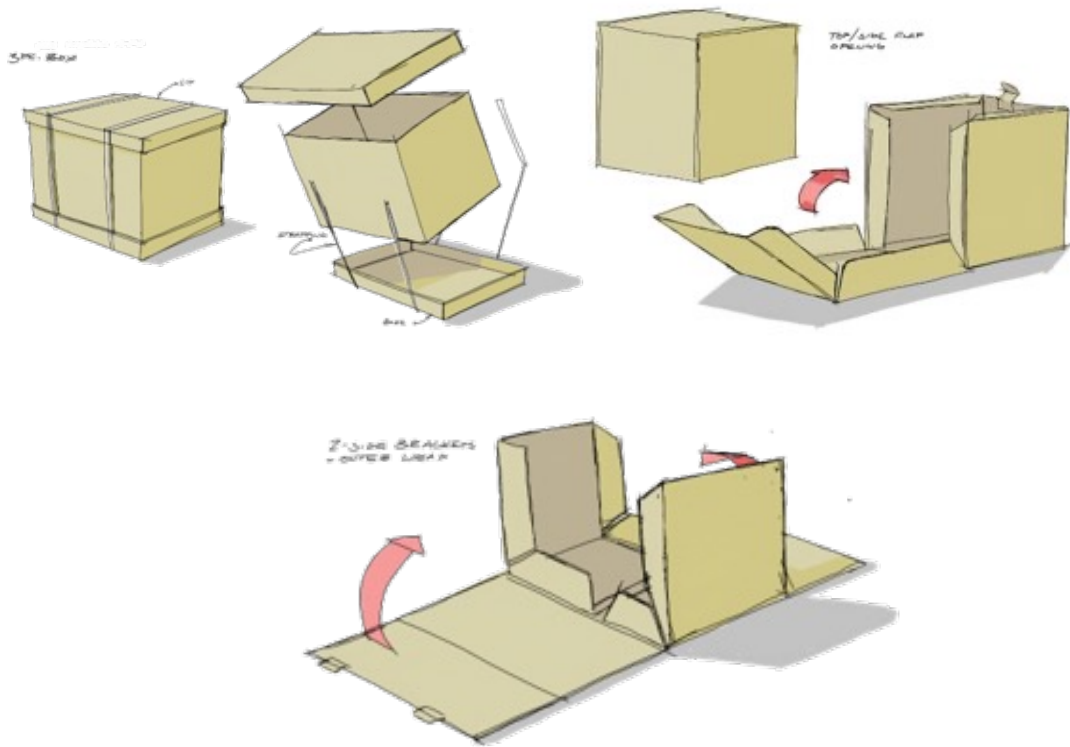

REFERENCE PREMIERE, NEW PACKAGING

FOAM CHANGED TO EPE.
IMPROVED OUT OF BOX EXPERIENCE,
GRILLE FRAME, POWER CORDS, AND
LITERATURE IN GIFT BOX, NON-WOVEN
CLOTH BAGS.

Klipsch