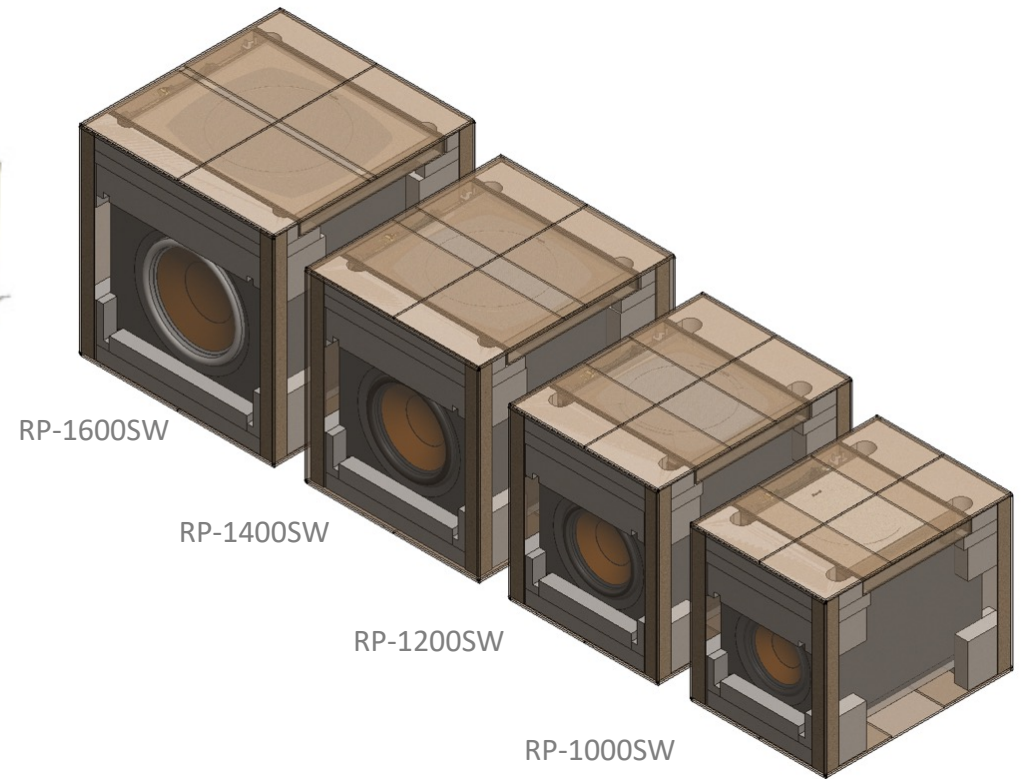

REFERENCE PREMIERE, NEW PACKAGING

FOAM CHANGED TO EPE.
IMPROVED OUT OF BOX EXPERIENCE,
GRILLE FRAME, POWER CORDS, AND
LITERATURE IN GIFT BOX, NON-WOVEN
CLOTH BAGS.

Klipsch