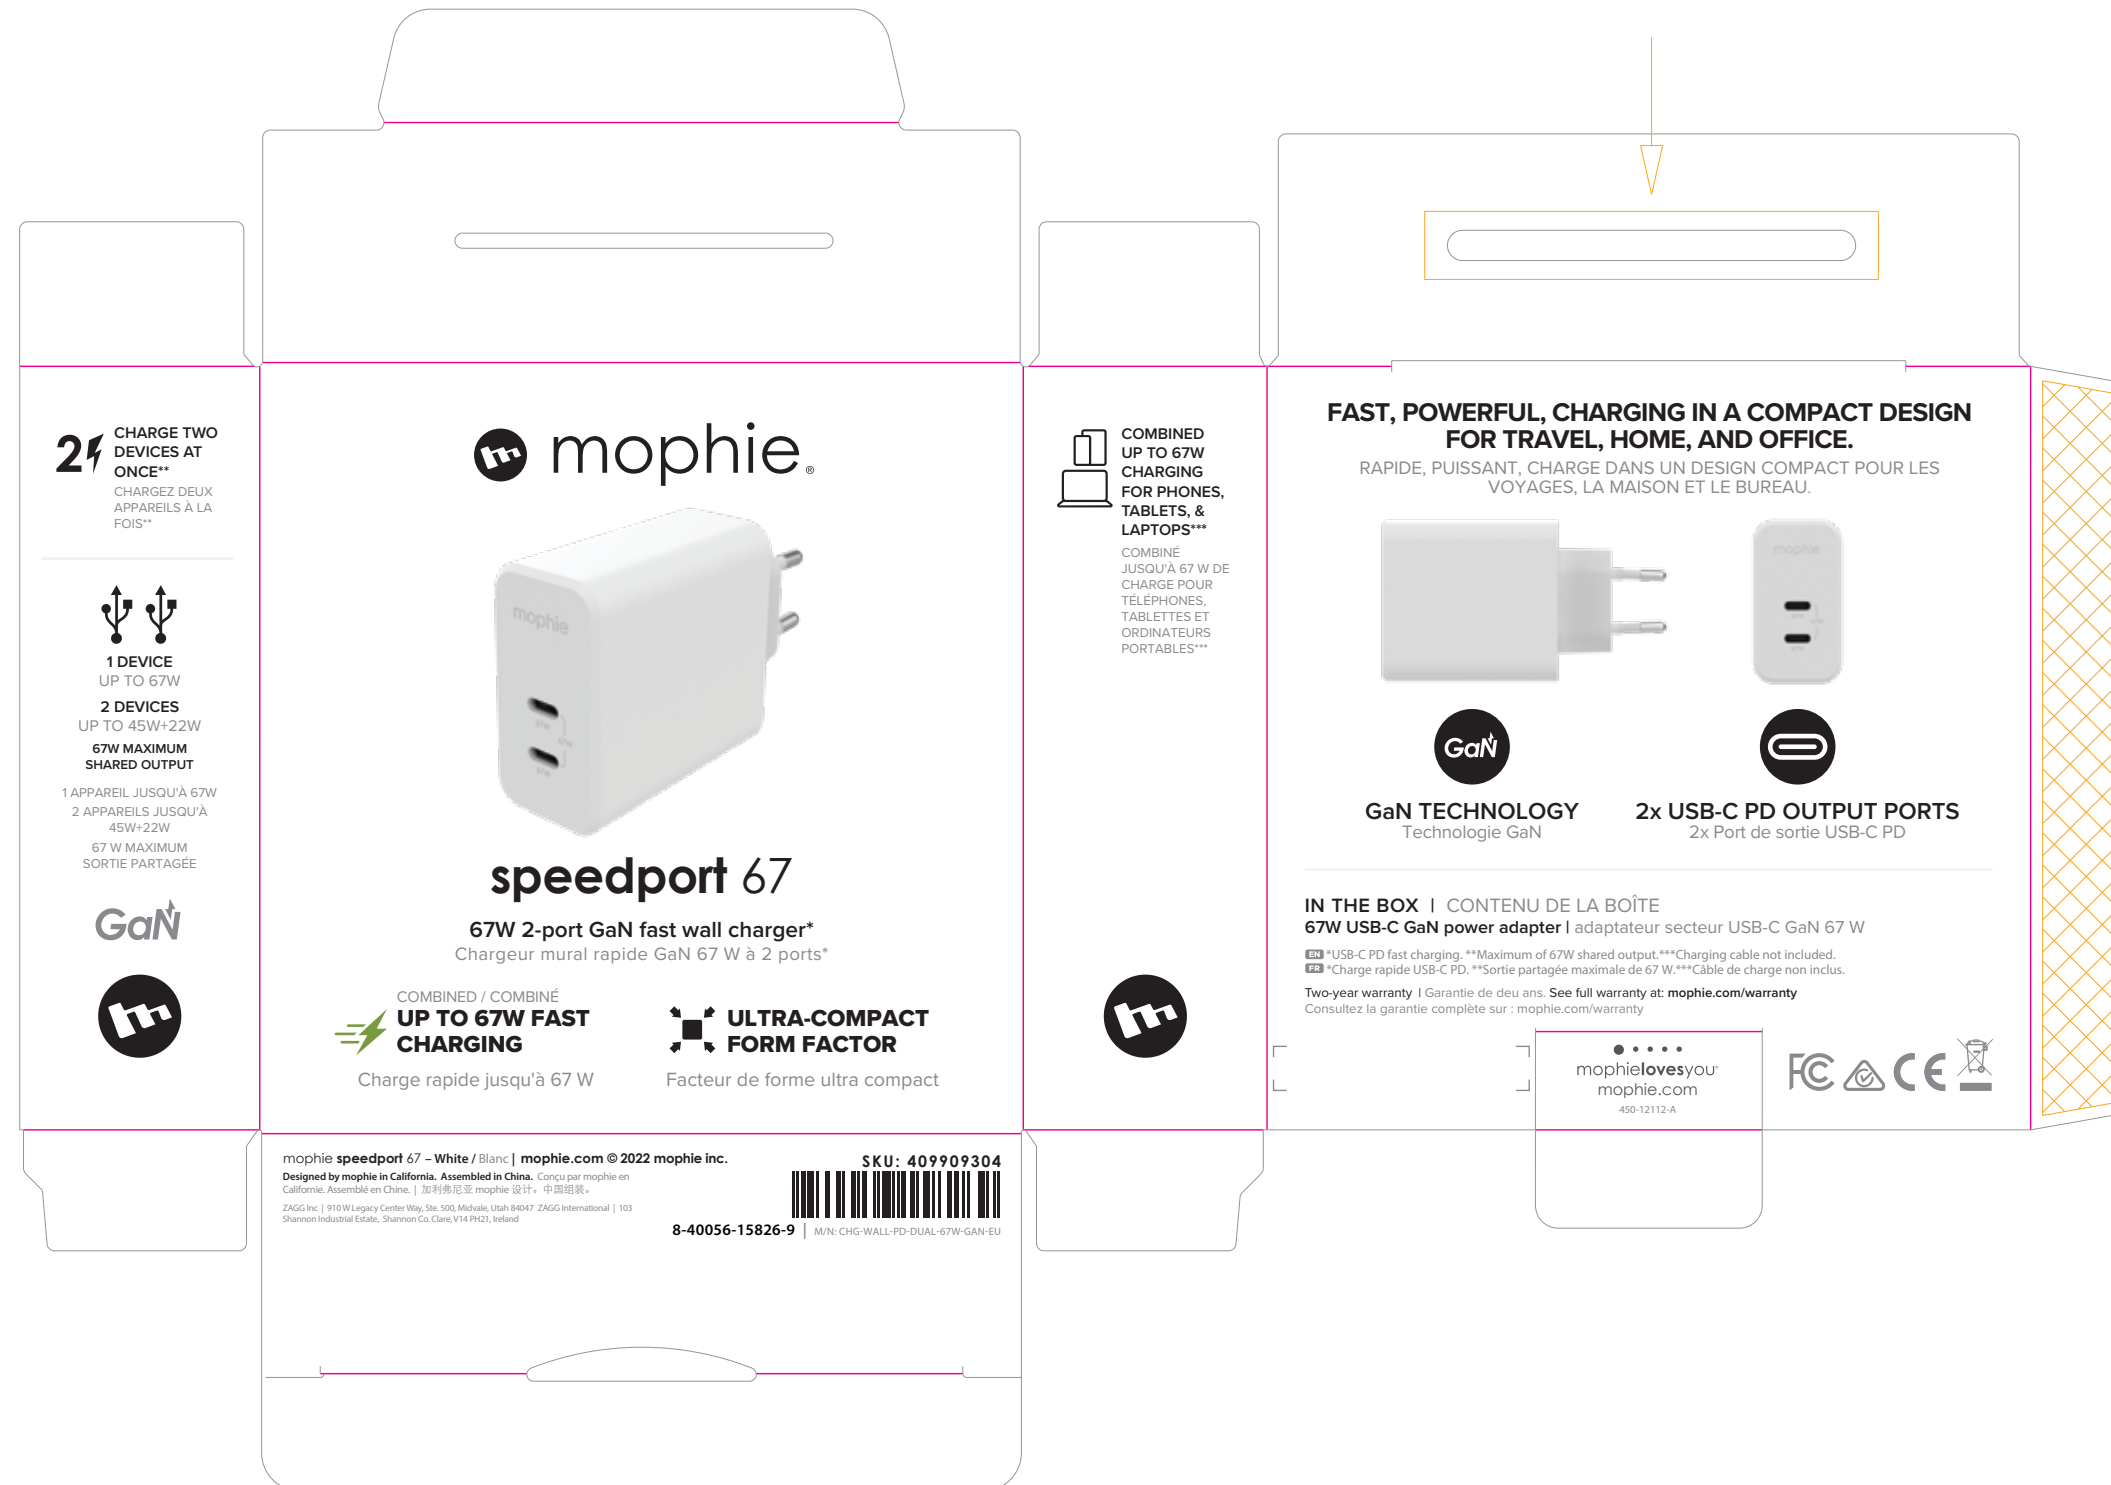

Hang tab (regular) to be glued on underside

Part:Sleeve
 QTY:1
 Material:350gsm C2S+matte PP

	PROJECT: CHG-WALL-PD-DUAL-67W-GAN	COLORS: CMYK+ ● Pantone Cool Gray 8C ● Pantone Cool Gray 11C ● UV Spot Gloss ● Silver Foil	SPECIAL INSTRUCTIONS: • 2-22-22: Added Region Abbreviation to Model under the UPC barcode. • 6/22/2022: Updated UPC to UPC-A.
	Giftbox Sleeve		
	DIMENSIONS: 279mm x 196mm		
	BLEED: 0mm		
	CREATIVE: Jacob		
PDM: Jared/Tomo			
DATE: June 22, 2022			
ARENA: 450-12112 REV: A			

67W Dual-Port GaN Charger | ROC | Black | EU | Giftbox Sleeve