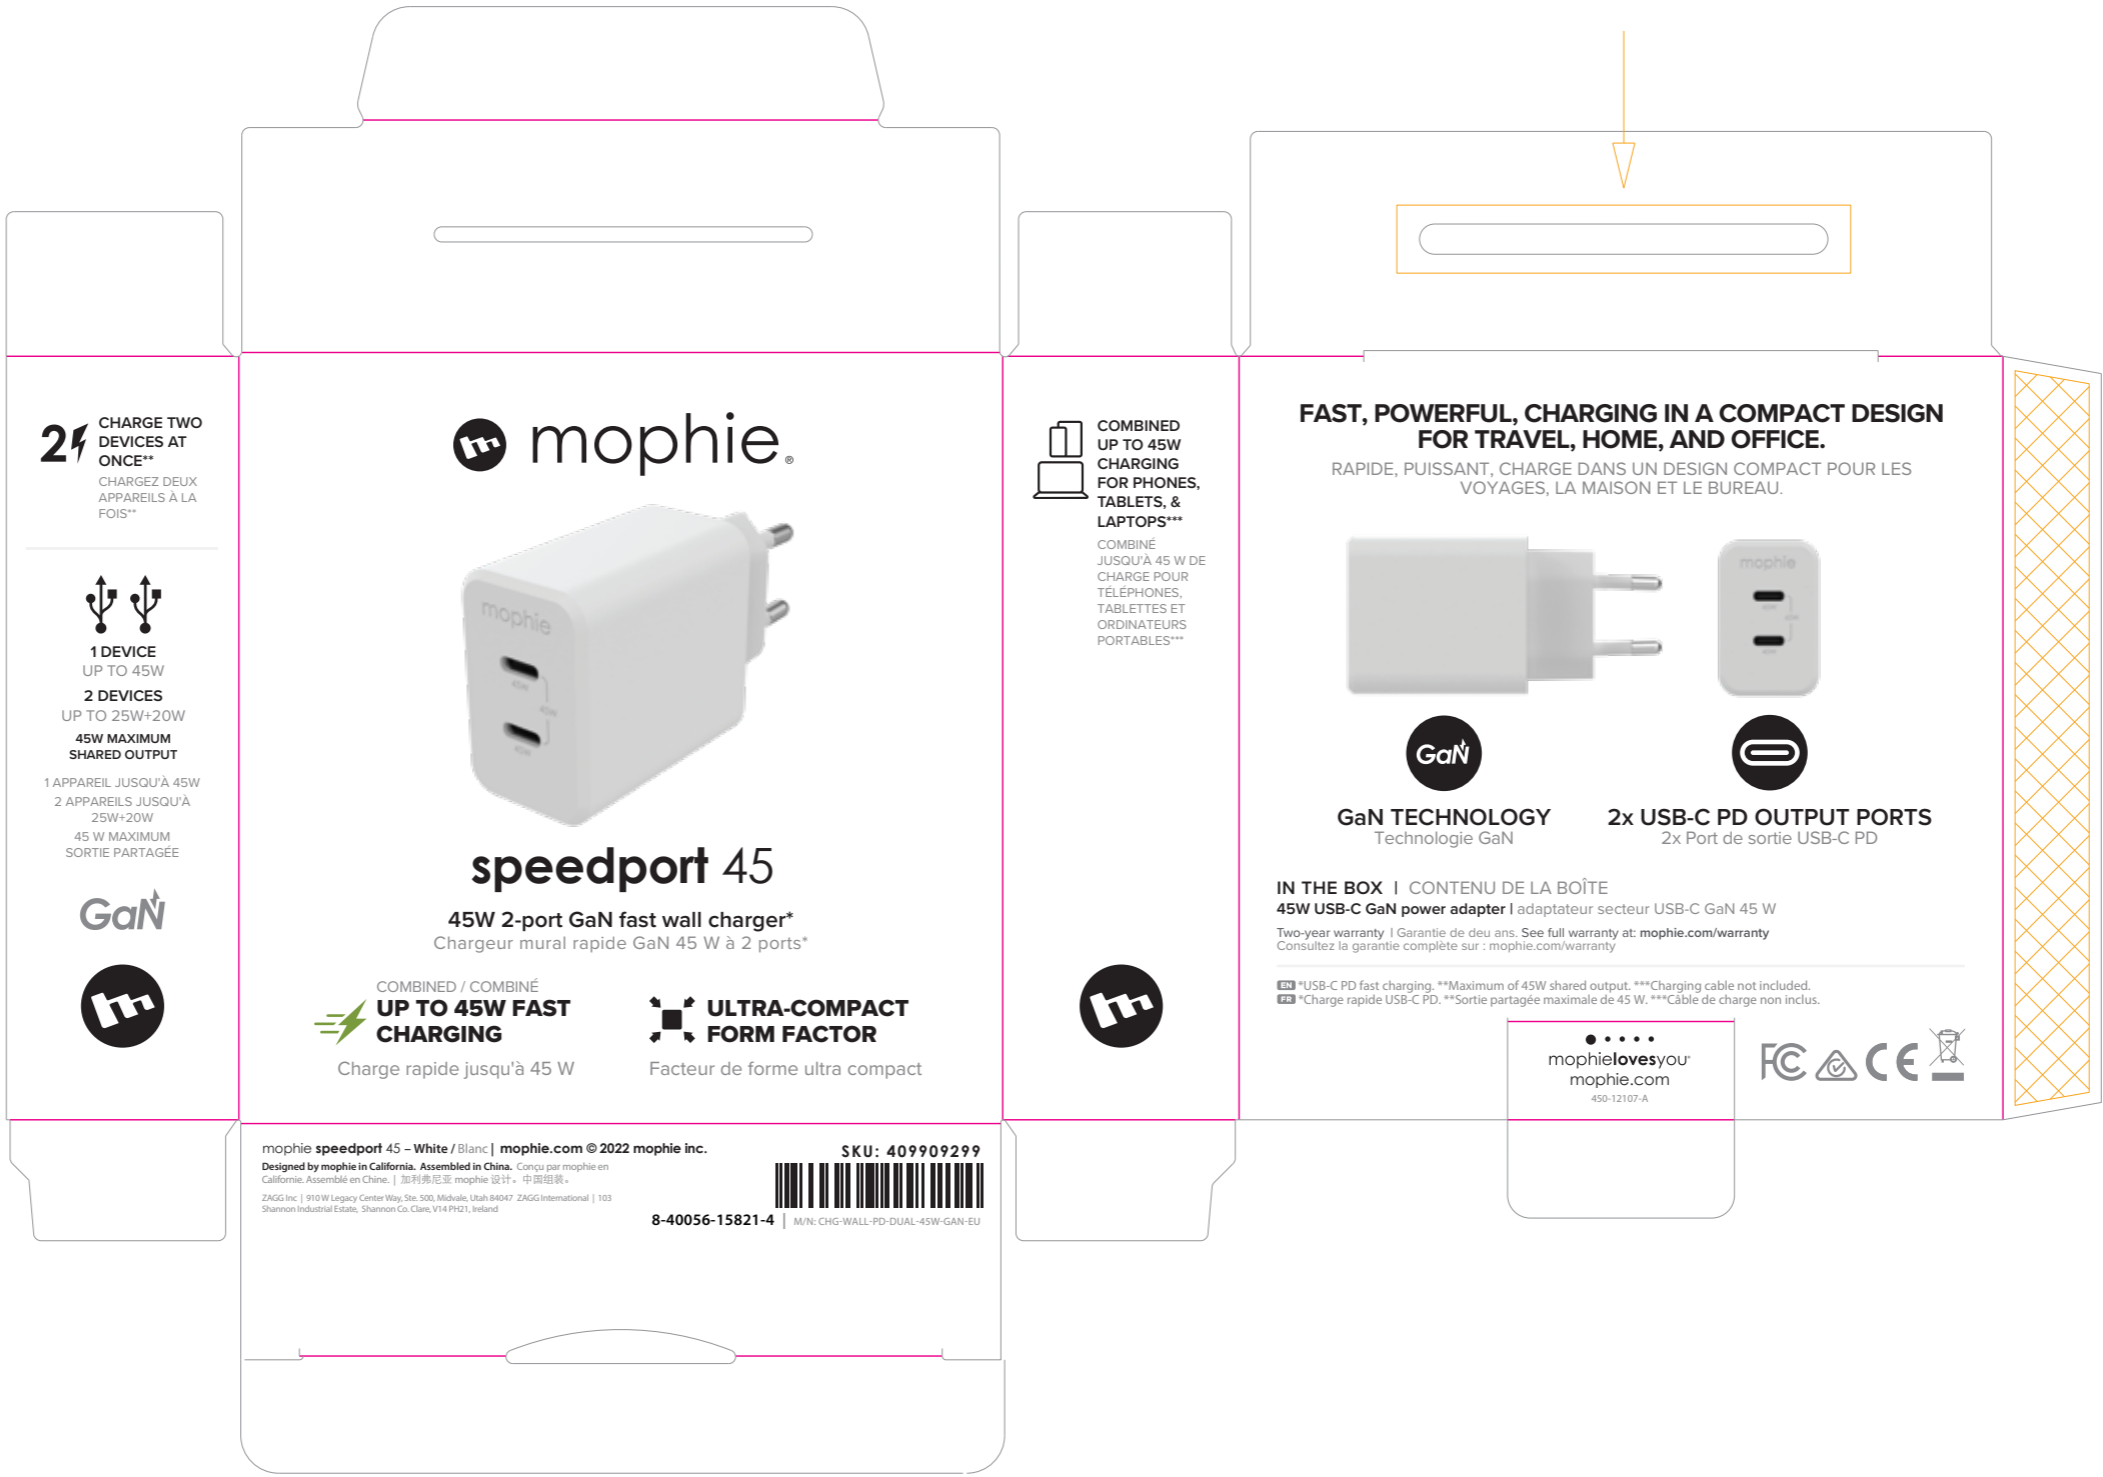

Hang tab (regular) to be glued on underside

Part:Sleeve
 QTY:1
 Material:350gsm C2S+matte PP

	PROJECT: CHG-WALL-PD-Dual-45W-GAN Giftbox Sleeve DIMENSIONS: 277mm x 194mm BLEED: 0mm CREATIVE: Jacob PDM: Jared/Tomo DATE: June 22, 2022 ARENA: 450-12107 REV: A	COLORS: CMYK+ ● Pantone Cool Gray 8C ● Pantone Cool Gray 11C ● UV Spot Gloss ● Silver Foil	SPECIAL INSTRUCTIONS: • 2-22-22: Added Region Abbreviation to Model under the UPC barcode. • 6/22/2022: Updated UPC to UPC-A.
--	--	---	--

CHG-WALL-PD-Dual-45W-GAN | ROC | White | EU | Giftbox Sleeve