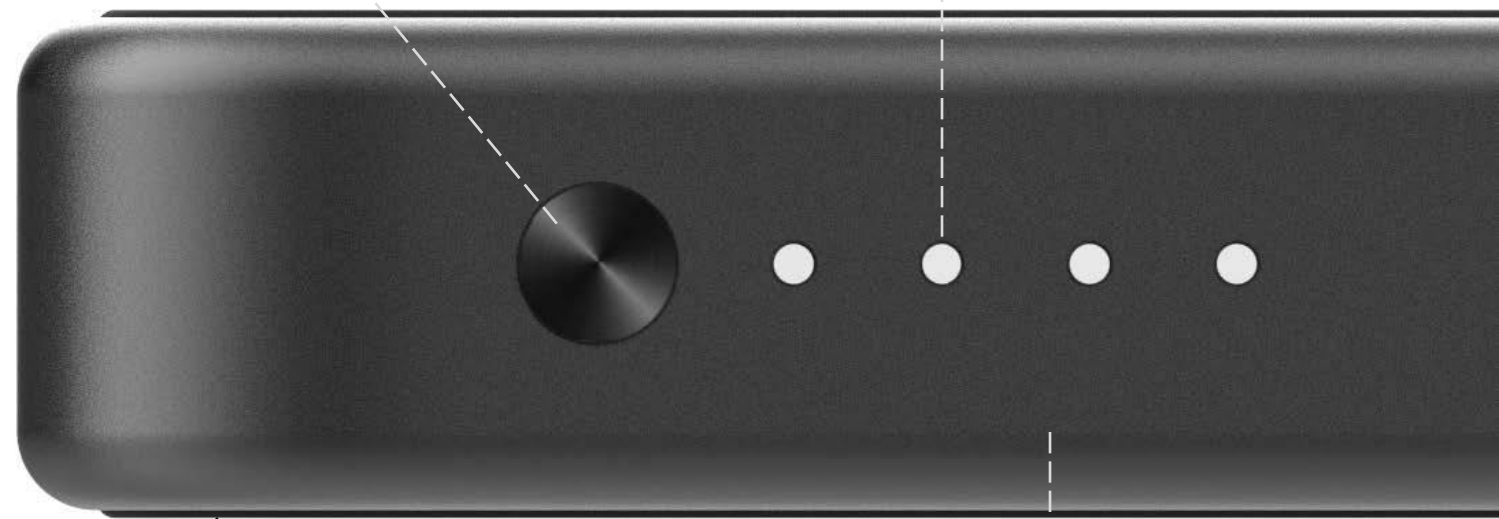

powerstation[®] plus design

concentrically brushed metal button

signature mophie "five circle" UI

slightly proud soft touch surface

aluminum frame design

powerstation[®] plus mini

Fast, portable power with integrated USB-C cable

5,000mAh Internal Battery

Contains 5,000 mAh Battery providing at least 1 full charge to your iPhone

Built-in USB-C cable, 20W PD output

Up to 20W allows you to charge your iPad, or iPhone using the reinforced, integrated USB-C cable

Cable Management

Keep your cable neat and tidy, while having a ready-to-go solution

Versatile USB-C PD Port with Pass-Thru Charging

Recharge the powerstation plus or use USB-C port to charge your device with pass-thru charging from the wall to the device.

EnduraFlex™ Silicone

Braided outer cable sheath for durability and premium feel, with silicone interior for flexibility and durability. Soft yet pliable!

Heavy-duty, durable braided cable

Carefully designed cable creates optimized strain relief to ensure a long life at the most common failure point. Tested to survive up to 30,000 bends.