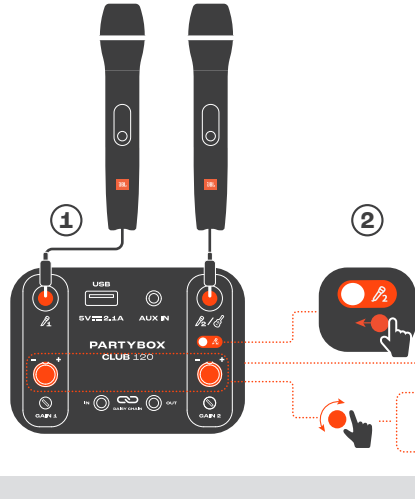

QUICK START GUIDE

PARTYBOX CLUB120

WHAT'S IN THE BOX

* Power cord quantity and plug type vary by regions.

BLUETOOTH PAIRING

PLAY

LIGHTSHOW

Apply lightshow presets and more with the JBL PARTYBOX app.

APP

Download and install the JBL PARTYBOX app to get more from the product.

JBL PARTYBOX

MICROPHONE

GUITAR

MULTI-SPEAKER CONNECTION

CHARGING

SPLASH PROOF IPX4