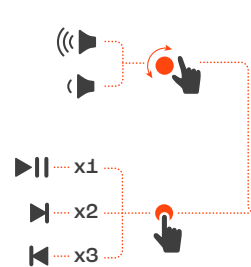

QUICK START GUIDE

PARTYBOX CLUB120

WHAT'S IN THE BOX

* Power cord quantity and plug type vary by regions.

BLUETOOTH PAIRING

PLAY

LIGHTSHOW

Apply lightshow presets and more with the JBL PARTYBOX app.

APP

Download and install the JBL PARTYBOX app to get more from the product.

JBL PARTYBOX

MICROPHONE

GUITAR

MULTI-SPEAKER CONNECTION

CHARGING

SPLASH PROOF IPX4