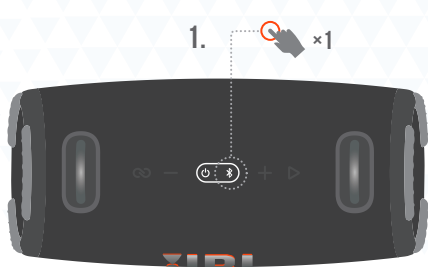

BLUETOOTH PAIRING