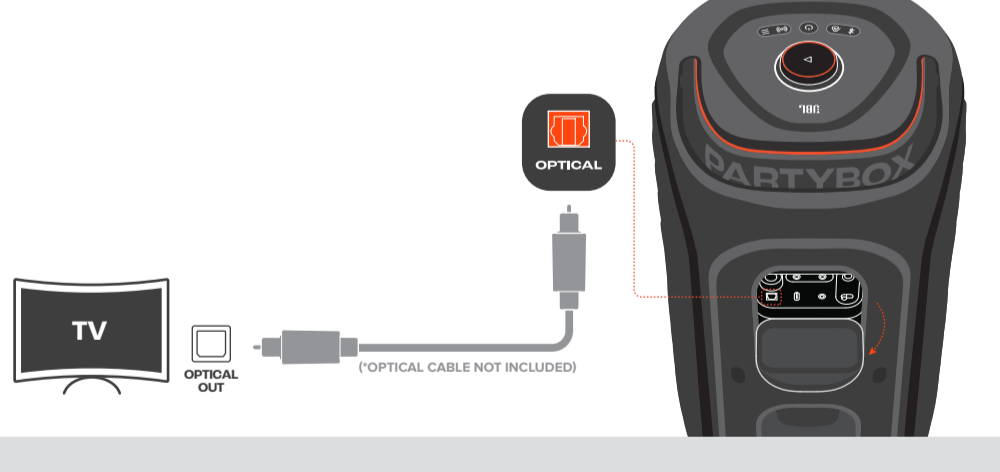

WHAT'S IN THE BOX

* Change the speaker before first use.
 ** Power cord quantity and plug type vary by regions.

BLUETOOTH PAIRING

PLAY

LIGHTSHOW

Apply lightshow presets and more with the JBL ONE app.

APP

Download and install the JBL ONE app to get more from the product.

JBL ONE

MICROPHONE

GUITAR

OPTICAL

MULTI-SPEAKER CONNECTION

CHARGING

BATTERY REPLACEMENT

1 Remove the Old Battery