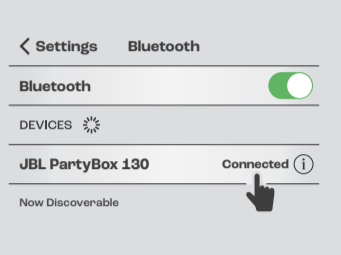

WHAT'S IN THE BOX

* Change the speaker before first use.
 ** Power cord quantity and plug type vary by regions.

BLUETOOTH PAIRING

PLAY

LIGHTSHOW

Apply lightshow presets and more with the JBL ONE app.

APP

Download and install the JBL ONE app to get more from the product.

JBL ONE

MICROPHONE

GUITAR

OPTICAL

MULTI-SPEAKER CONNECTION

CHARGING

BATTERY REPLACEMENT

1 Remove the Old Battery