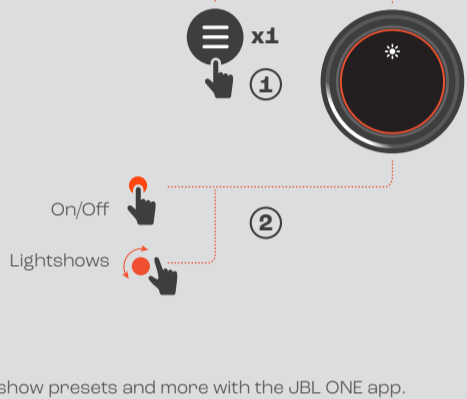

WHAT'S IN THE BOX

* Change the speaker before first use.
 ** Power cord quantity and plug type vary by regions.

BLUETOOTH PAIRING

PLAY

LIGHTSHOW

Apply lightshow presets and more with the JBL ONE app.

APP

Download and install the JBL ONE app to get more from the product.

JBL ONE

MICROPHONE

GUITAR

OPTICAL

MULTI-SPEAKER CONNECTION

CHARGING

BATTERY REPLACEMENT

1 Remove the Old Battery

2 Insert the New Battery

Change the battery before first use.