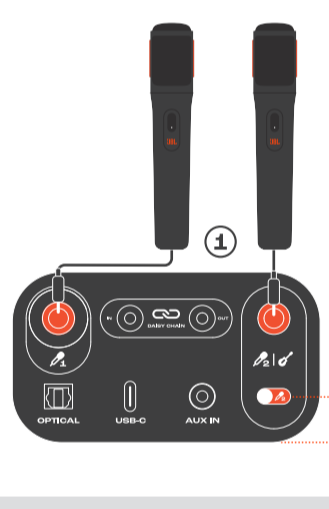

WHAT'S IN THE BOX

* Change the speaker before first use.
 ** Power cord quantity and plug type vary by regions.

BLUETOOTH PAIRING

PLAY

LIGHTSHOW

Apply lightshow presets and more with the JBL ONE app.

APP

Download and install the JBL ONE app to get more from the product.

JBL ONE

MICROPHONE

GUITAR

OPTICAL

MULTI-SPEAKER CONNECTION

CHARGING

BATTERY REPLACEMENT

1 Remove the Old Battery

2 Insert the New Battery

Change the battery before first use.