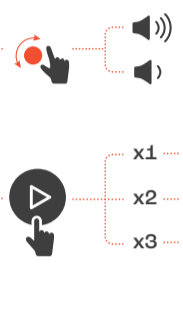

WHAT'S IN THE BOX

* Change the speaker before first use.
 ** Power cord quantity and plug type vary by regions.

BLUETOOTH PAIRING

PLAY

LIGHTSHOW

Apply lightshow presets and more with the JBL ONE app.

APP

Download and install the JBL ONE app to get more from the product.

JBL ONE

MICROPHONE

GUITAR

OPTICAL

MULTI-SPEAKER CONNECTION

CHARGING

BATTERY REPLACEMENT

1 Remove the Old Battery