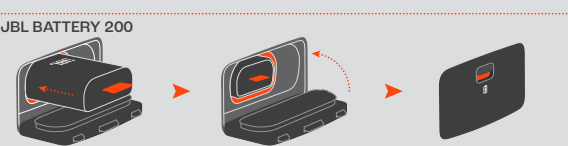

Change the battery before first use.