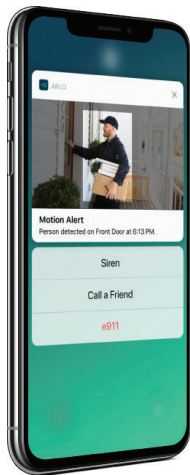

### Camera

- Resolution: 1080p
- Format: H.264
- Field of view: 130° diagonal
- Night Vision
  - Illuminates up to 25 feet
  - Dual 850nm LEDs
- 12x digital zoom
- Audio: Speaker and Microphone
- Range: Up to 300 feet line of sight\*
- Wire-Free motion detection
  - Adjustable up to 23 feet
- Automatic email alerts and push notifications
- Operating temperature: -4° F to 113° F (-20° C to 45° C)

## Arlo Smart—Peace of mind in the palm of your hand.

Trial Included

Arlo Smart service, including cloud recording, requires paid subscription after trial period.