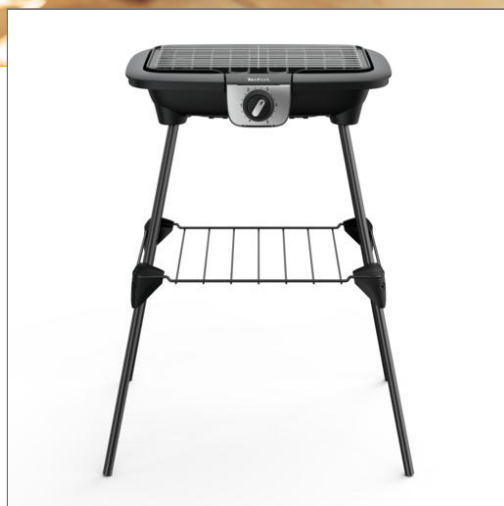

# Tefal®

EasyGrill Adjust 2in1  
Gril / Plancha - Grill / Griddle

EASY GRILL 2IN1 BG931  
BG931812

## Indoor/Outdoor all year round !

Efficient barbecue with grill and griddle plate that cooks evenly indoor and outdoor all year round. 100% detachable for easy cleaning.

*\*Test completed in an external laboratory August 2020. Test based on 3 burgers 20% fat, compared to the TEFAL TG80 grill. The smoke emission depends on the quality and the type of ingredients used.*

## EDITORIAL DESCRIPTION

**Enjoy Grilling the whole year through, inside and outside !**

The EasyGrill 2in1 is a multifunctions barbecue made for both traditional grilling and contact cooking ! Thanks to its all year round use, you can use it either inside or outside. Easy to use and easy to clean, enjoy various grilling parties !

## ETAILING DESCRIPTION

**TEFAL EASY GRILL 2IN1 BG931812**

- All year round use : 2 different types of cooking depending on the season and your mood : traditional barbecue or convivial plancha griddle, inside or outside.
- A powerful device : 2100W with adjustable thermostat to grill all kind of food.
- Cooking surface for several people: 735 cm<sup>2</sup> with the barbecue grid & 680 cm<sup>2</sup> the plancha griddle.
- Healthy grilling: drip tray with water to avoid smoke and odours
- Easy to use : just plug in, choose the appropriate grilling surface and your barbecue or griddle party can begin, inside or outside
- Easy to clean: removable and dishwasher safe parts