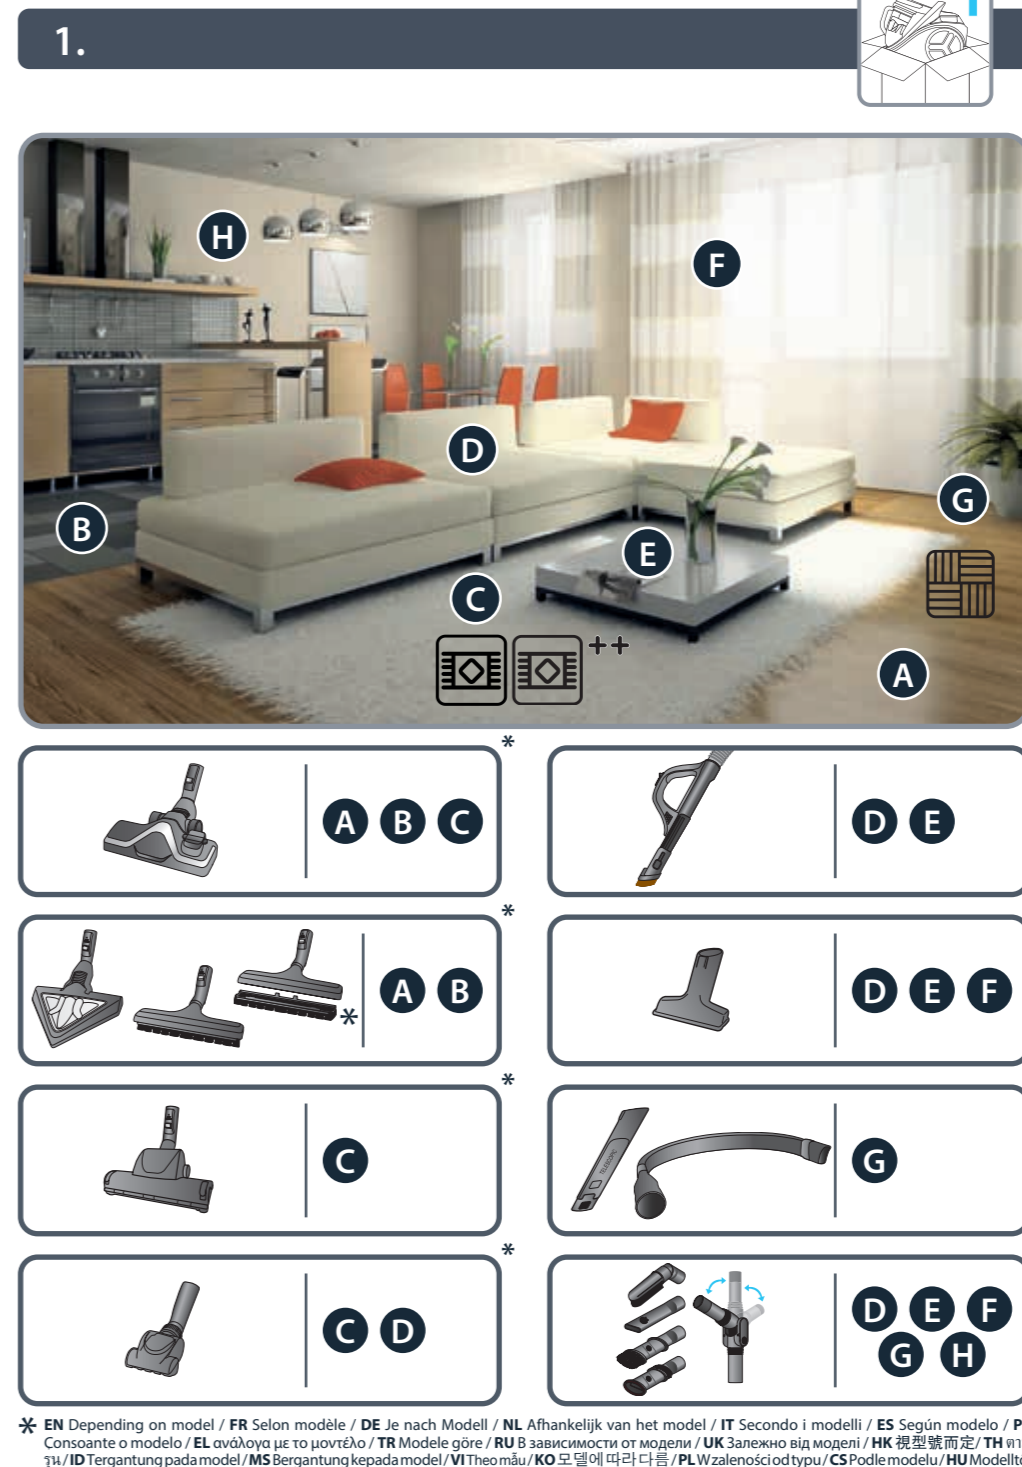

www.rowenta.com - www.tefal.com - www.moulinex.com