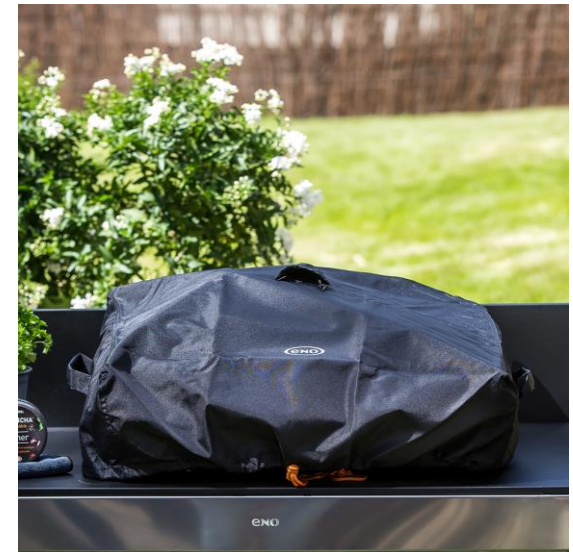

HOUSSE plancha 65

Code article	HPI65
Gencode	3224780040286
Nom article	Housse pour Plancha 60/65/2400
Description	Housse plancha imperméable 60/65 cm
Utilisation	Intérieur / Extérieur
Dim. Produit (H x L x P)	24 x 67 x 56 cm / 9,45" x 26,38" x 22,05"
Dim. emballage (H x L x P)	24 x 24 x 4 cm / 9,45" x 9,45" x 1,57"
Poids net	0,65 kg / 1,43 lbs
Poids Emballé	0,7 kg / 1,54 lbs
PCB	5
Nb colis/article	1
Nb pces/pal	NA
Origine	Chine
Ecotaxe DEEE HT	
Taxe Ecomobilier HT	0,1
Taux TVA	20%
Code douanier	63061200
Notice