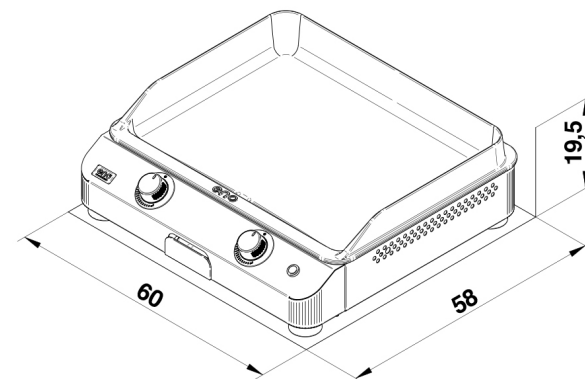

FUSION 60 Gas griddle Cargo grey