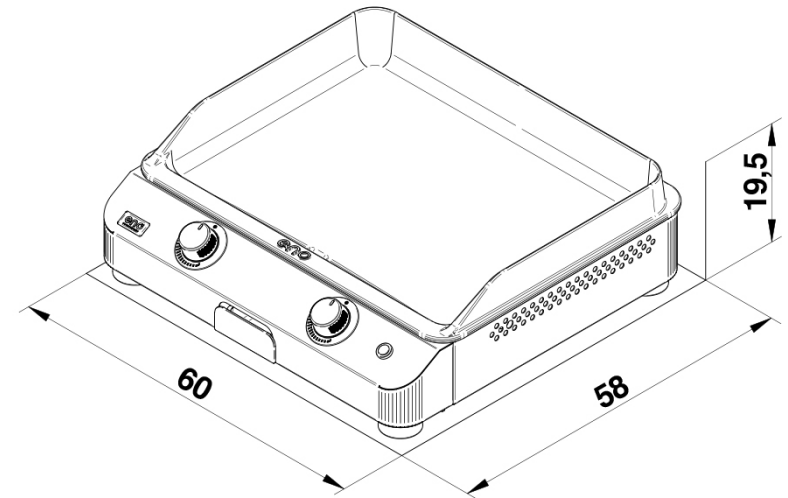

REF: 580232010701
EAN: 3224780041764

5 KW

Cooking area : 55 x 41 cm

PRODUCT DESCRIPTION

- 2-burner gas griddle
- Enamelled cast iron plate
- Marine-grade stainless steel frame – double wall
- Dual-ramp burners
- Electronic ignition - thermocouple protection
- Energy : butan / propane/ natural gas

# article	580232010701
Gencod	3224780041764
Article name	FUSION 60 cm Stainless - 2 Burners Gas Plancha
Description	Fusion 60 stainless steel gas griddle
Capacity	6/8
Cooking Area	55 x 41cm / 21,6" x 16,1"
Certification	CE, FOOD CONTACT, Longtime_en
Usage	Outdoor
Product dim.(H x L x P)	19 x 60 x 58 cm / 7,48" x 23,62" x 22,83"
Packaging dim. (H x L x P)	29 x 69 x 62 cm / 11,42" x 27,17" x 24,41"
Net weight	29,3 kg / 64,61 lbs
Gross weight	32,8 kg / 72,32 lbs
Per outer	1
Nb box/SKU	1
Nb SKU/pal	14
Energy	Gas butan / propan / NG
Connexion	G1/2
Nb burners	2
Output	5 kW / 17061 BTU/h
Consumtion	
Ignition	Electronic
Safety	Thermocouple
Plate	Cast enamelled plate
Plate coating	Smooth multilayer enamel
Plate details	High anti-splash rims, channel for recovering juices
Frame	Titanium stainless steel
Coating	Bright annealed
Colour	Polished
Details	4 adjustable legs, stainless steel juice collector tray
Waranty	
Manufacturing origin	Origine France Garantie
User manual	73211190
Customs code	85596.pdf