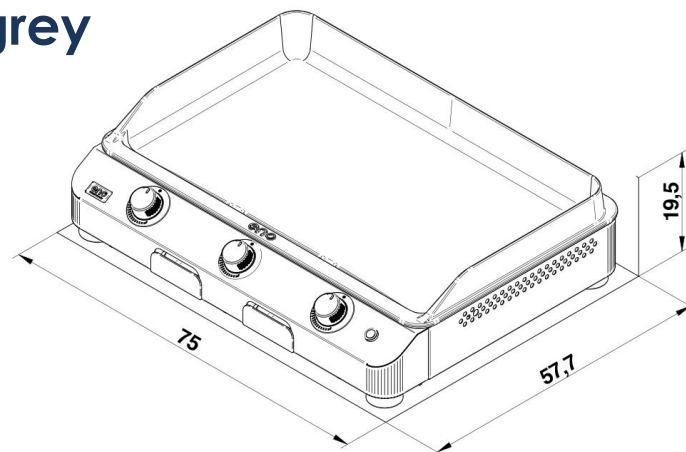

# article	580332700701
Gencod	3224780043041
Article name	FUSION 75 Cargo Grey - 3 Burners Gas Plancha
Description	Fusion 75 enamelled cast iron gas griddle
Capacity	8/12
Cooking Area	70 x 41cm / 27,5" x 16,1"
Certification	CE, FOOD CONTACT, Longtime_en
Usage	Outdoor
Product dim.(H x L x P)	19 x 75 x 58 cm / 7,48" x 29,53" x 22,83"
Packaging dim. (H x L x P)	29 x 87 x 62 cm / 11,42" x 34,25" x 24,41"
Net weight	36,8 kg / 81,14 lbs
Gross weight	40,3 kg / 88,86 lbs
Per outer	1
Nb box/SKU	1
Nb SKU/pal	12
Energy	Gas butan / propan / NG
Connexion	G1/2
Nb burners	3
Output	6 kW / 20473 BTU/h
Consumtion	
Ignition	Electronic
Safety	Thermocouple
Plate	Cast enamelled plate
Plate coating	Smooth multilayer enamel
Plate details	High anti-splash rims, channel for recovering juices
Frame	Galvanized steel
Coating	Polyester coated
Colour	Cargo Grey taupe
Details	4 adjustable legs, stainless steel juice collector tray
Waranty	
Manufacturing origin	Origine France Garantie
User manual	73211190
Customs code	85596.pdf

FUSION 75 cargo grey

Fusion