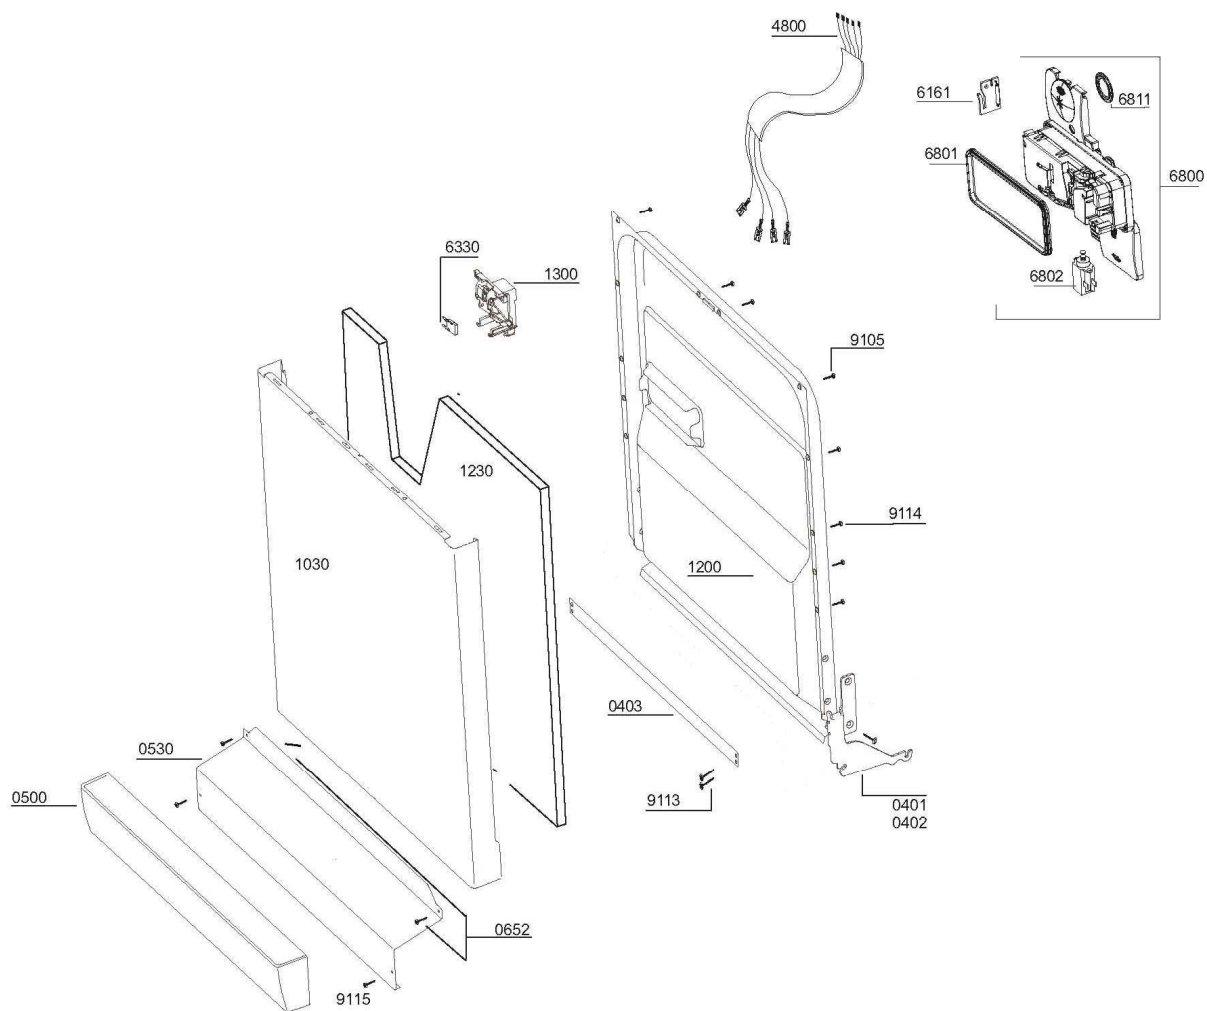

LAVE VAISSELLE LVS 49L2b

LISTO

LAVE VAISSELLE LVS 49L2b

LISTO

LAVE VAISSELLE LVS 49L2b

LISTO

LAVE VAISSELLE LVS 49L2b

MS	Main Switch
TB	Terminal Block
DS	Door Switch
R1	Salt Reed Relay
R2	Rinse-aid Reed Relay
THS	Security Thermostat
HFT	Flow Through Heater
TF	Thermo-fuse of Heater
DPM	Drain Pump Motor
CO	Over Flow Micro Switch
WV	Water Inlet Valve
SPM	Circulation Pump
TL	Thermic of Circulation Motor
C	Capacitor
RV	Regeneration Valve
DD/DR	Thermoactuator Dispenser Unit
NTC	NTC
PSS	Programme Select Switch
FM	Fan motor
FAN	Fan motor

Colour Code	
0	Black
1	Brown
2	Red
3	Orange
4	Yellow
5	Green
6	Blue
7	Violet
8	Grey
9	White
P	Pink

Stock No	COMPONENTS				
	KN2 (6. Pin)	KN1 1. Pin	KN1 2.Pin	KN1 7. Pin	
60 cm A4 Cable	1765460100	✓	✓	✓	✓
	1765460200	✓	✓	-	-
	1765460300	✓	-	-	-
	1765460400	✓	-	-	-
	1765460500	-	-	✓	✓

Available for all A4 harness.
Options are specified at the table above.

LISTO

LAVE VAISSELLE LVS 49L2b