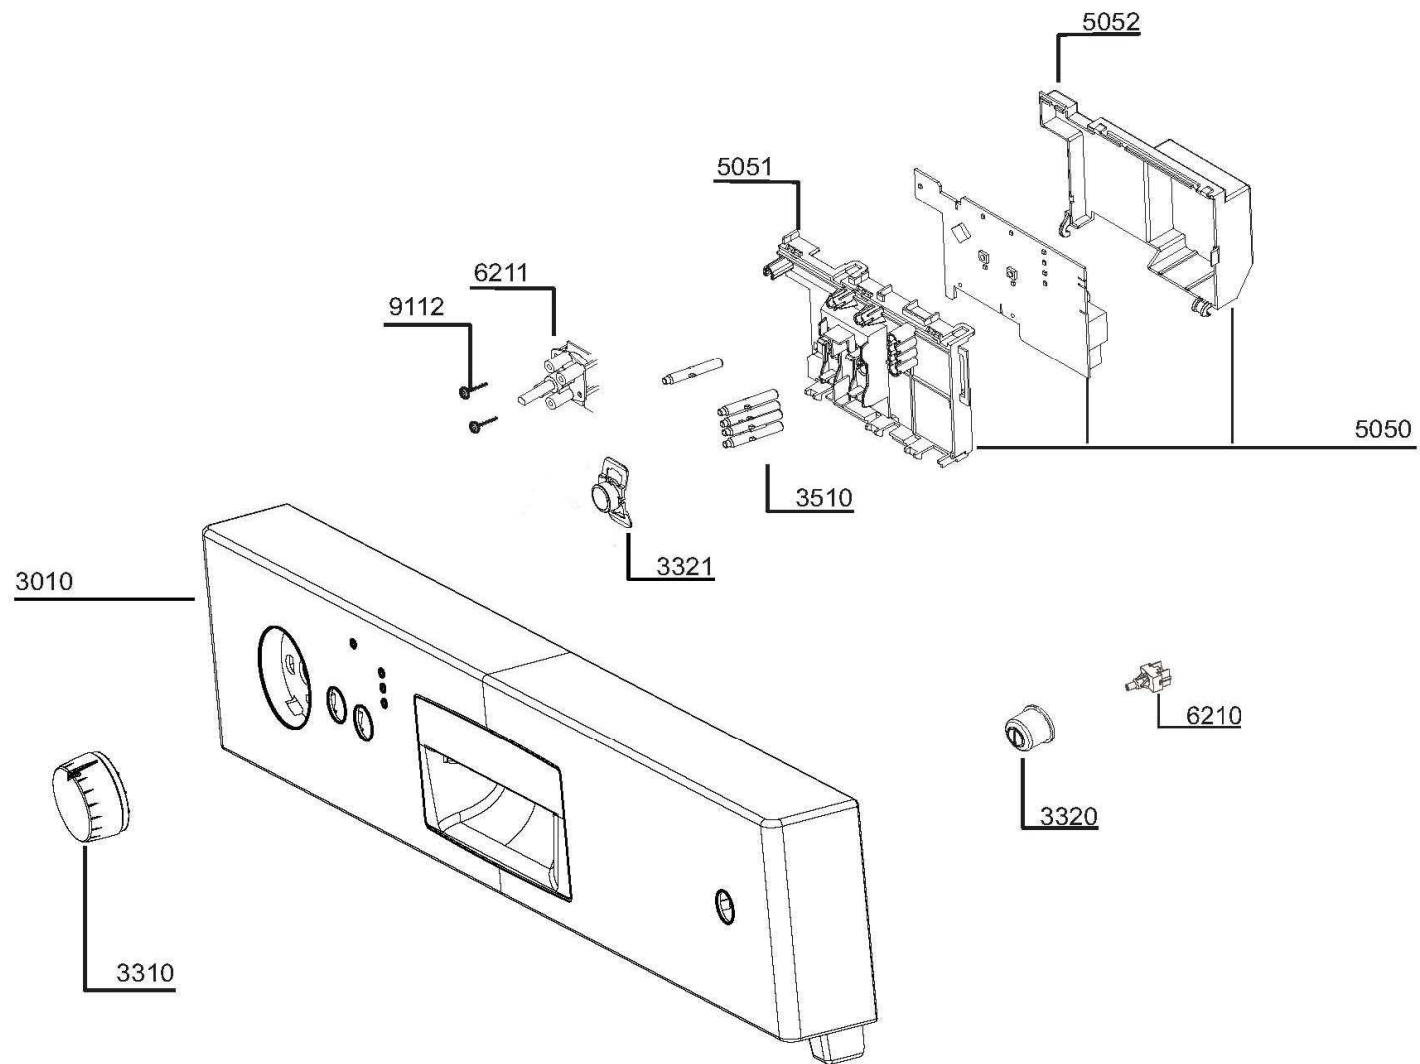

LAVE VAISSELLE LVS 49L2b

LISTO

LAVE VAISSELLE LVS 49L2b

LISTO

LAVE VAISSELLE LVS 49L2b

LISTO

LAVE VAISSELLE LVS 49L2b

MS	Main Switch
TB	Terminal Block
DS	Door Switch
R1	Salt Reed Relay
R2	Rinse-aid Reed Relay
THS	Security Thermostat
HFT	Flow Through Heater
TF	Thermo-fuse of Heater
DPM	Drain Pump Motor
CO	Over Flow Micro Switch
WV	Water Inlet Valve
SPM	Circulation Pump
TL	Thermic of Circulation Motor
C	Capacitor
RV	Regeneration Valve
DD/DR	Thermoactuator Dispenser Unit
NTC	NTC
PSS	Programme Select Switch
FM	Fan motor
FAN	Fan motor

Colour Code	
0	Black
1	Brown
2	Red
3	Orange
4	Yellow
5	Green
6	Blue
7	Violet
8	Grey
9	White
P	Pink

Stock No	COMPONENTS				
	KN2 (6. Pin)	KN1 1. Pin	KN1 2.Pin	KN1 7. Pin	
60 cm A4 Cable	1765460100	✓	✓	✓	✓
	1765460200	✓	✓	-	-
	1765460300	✓	-	-	-
	1765460400	✓	-	-	-
	1765460500	-	-	✓	✓

Available for all A4 harness.
Options are specified at the table above.

LISTO

LAVE VAISSELLE LVS 49L2b