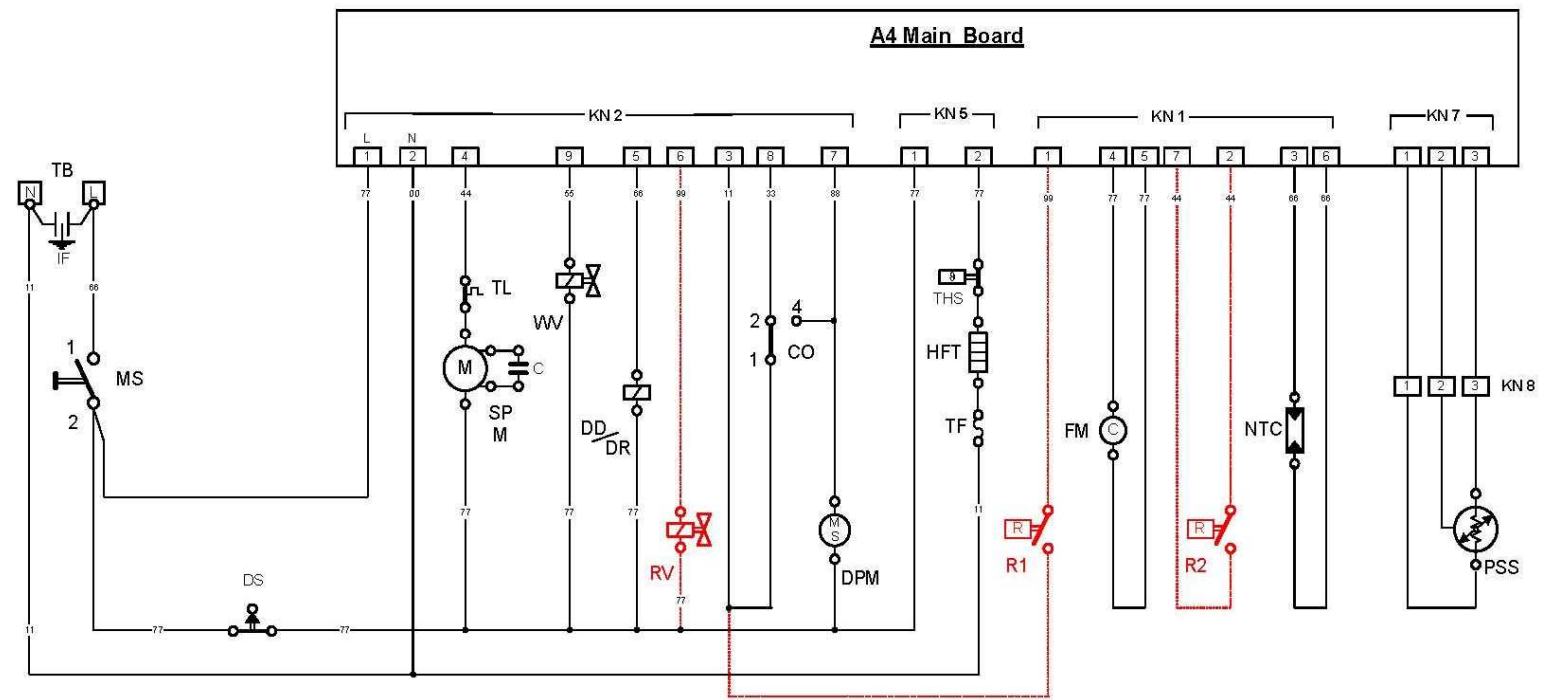

LAVE VAISSELLE LVS 49L2b

LISTO

LAVE VAISSELLE LVS 49L2b

LISTO

LAVE VAISSELLE LVS 49L2b

LISTO

LAVE VAISSELLE LVS 49L2b

MS	Main Switch
TB	Terminal Block
DS	Door Switch
R1	Salt Reed Relay
R2	Rinse-aid Reed Relay
THS	Security Thermostat
HFT	Flow Through Heater
TF	Thermo-fuse of Heater
DPM	Drain Pump Motor
CO	Over Flow Micro Switch
WV	Water Inlet Valve
SPM	Circulation Pump
TL	Thermic of Circulation Motor
C	Capacitor
RV	Regeneration Valve
DD/DR	Thermoactuator Dispenser Unit
NTC	NTC
PSS	Programme Select Switch
FM	Fan motor
FAN	Fan motor

Colour Code	
0	Black
1	Brown
2	Red
3	Orange
4	Yellow
5	Green
6	Blue
7	Violet
8	Grey
9	White
P	Pink

Stock No	COMPONENTS				
	KN2 (6. Pin)	KN1 1. Pin	KN1 2.Pin	KN1 7. Pin	
60 cm A4 Cable	1765460100	✓	✓	✓	✓
	1765460200	✓	✓	-	-
	1765460300	✓	-	-	-
	1765460400	✓	-	-	-
	1765460500	-	-	✓	✓

Available for all A4 harness.
Options are specified at the table above.

LISTO

LAVE VAISSELLE LVS 49L2b