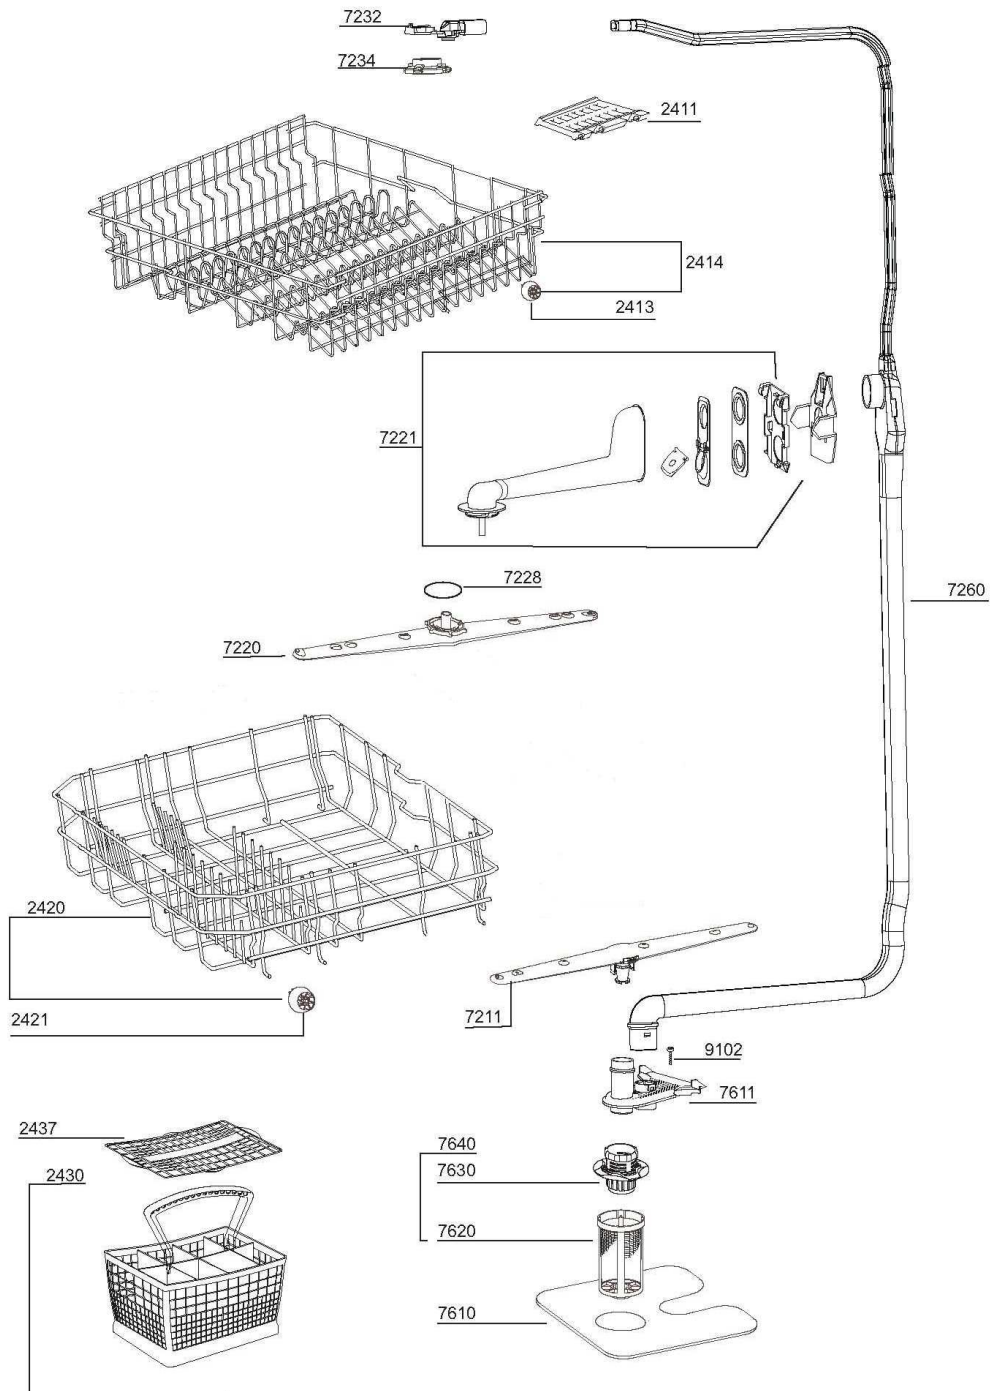

LAVE VAISSELLE LVS 49L2b

LISTO

LAVE VAISSELLE LVS 49L2b

LISTO

LAVE VAISSELLE LVS 49L2b

LISTO

LAVE VAISSELLE LVS 49L2b

MS	Main Switch
TB	Terminal Block
DS	Door Switch
R1	Salt Reed Relay
R2	Rinse-aid Reed Relay
THS	Security Thermostat
HFT	Flow Through Heater
TF	Thermo-fuse of Heater
DPM	Drain Pump Motor
CO	Over Flow Micro Switch
WV	Water Inlet Valve
SPM	Circulation Pump
TL	Thermic of Circulation Motor
C	Capacitor
RV	Regeneration Valve
DD/DR	Thermoactuator Dispenser Unit
NTC	NTC
PSS	Programme Select Switch
FM	Fan motor
FAN	Fan motor

Colour Code	
0	Black
1	Brown
2	Red
3	Orange
4	Yellow
5	Green
6	Blue
7	Violet
8	Grey
9	White
P	Pink

Stock No	COMPONENTS				
	KN2 (6. Pin)	KN1 1. Pin	KN1 2.Pin	KN1 7. Pin	
60 cm A4 Cable	1765460100	✓	✓	✓	✓
	1765460200	✓	✓	-	-
	1765460300	✓	-	-	-
	1765460400	✓	-	-	-
	1765460500	-	-	✓	✓

Available for all A4 harness.
Options are specified at the table above.

LISTO

LAVE VAISSELLE LVS 49L2b