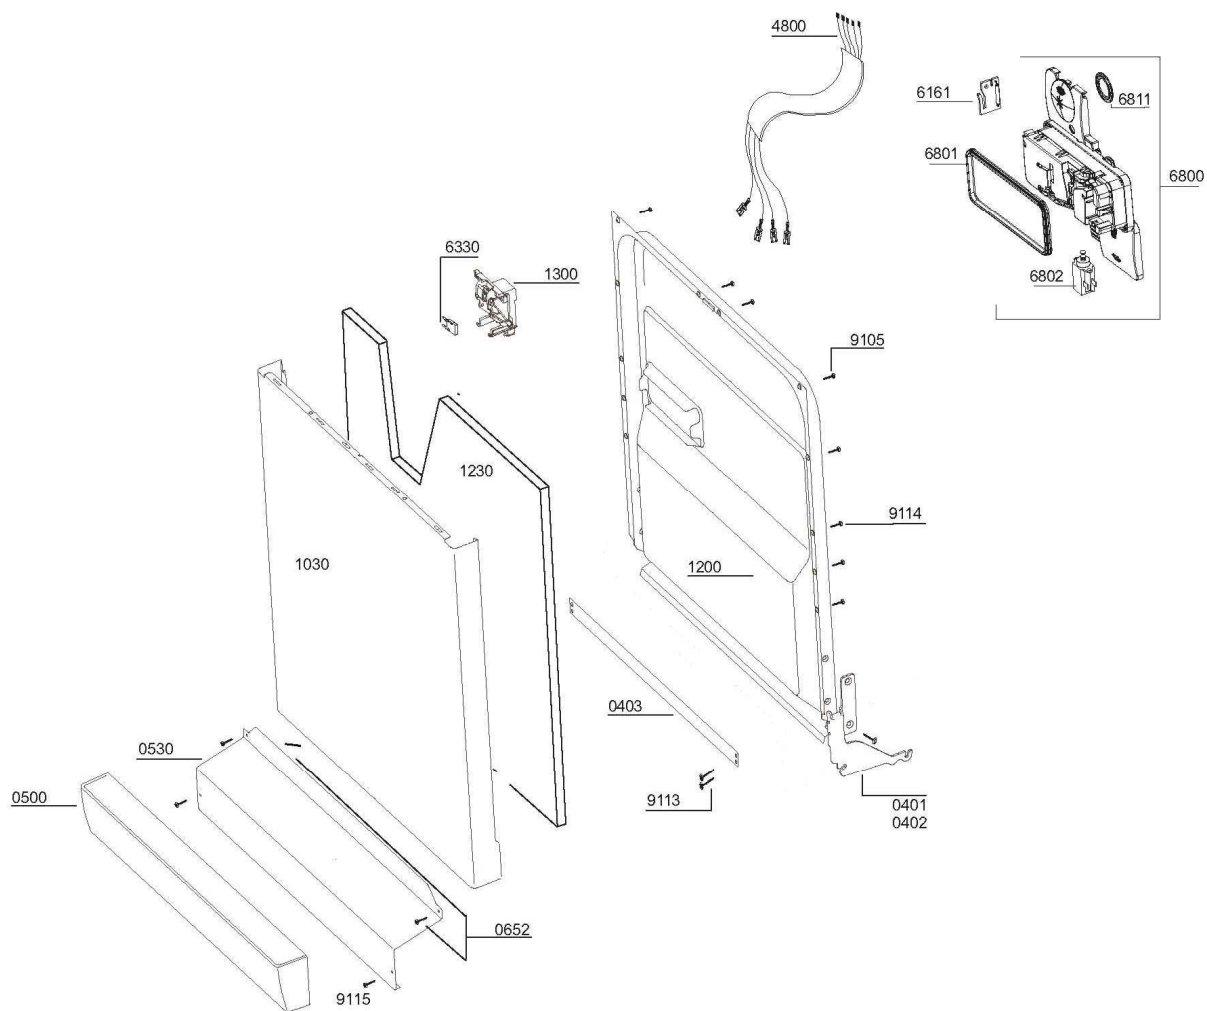

LAVE VAISSELLE LVS 49L2s

LAVE VAISSELLE LVS 49L2s

LISTO

LAVE VAISSELLE

LVS 49L2s

LISTO

LAVE VAISSELLE LVS 49L2s

MS	Main Switch
TB	Terminal Block
DS	Door Switch
R1	Salt Reed Relay
R2	Rinse-aid Reed Relay
THS	Security Thermostat
HFT	Flow Through Heater
TF	Thermo-fuse of Heater
DPM	Drain Pump Motor
CO	Over Flow Micro Switch
WV	Water Inlet Valve
SPM	Circulation Pump
TL	Thermic of Circulation Motor
C	Capacitor
RV	Regeneration Valve
DD/DR	Thermoactuator Dispenser Unit
NTC	NTC
PSS	Programme Select Switch
FM	Flow meter
FAN	Fan motor

Colour Code	
0	Black
1	Brown
2	Red
3	Orange
4	Yellow
5	Green
6	Blue
7	Violet
8	Grey
9	White
P	Pink

Stock No	KN2 (6. Pin)	COMPONENTS		
		1. Pin	2. Pin	7. Pin
1765460100	✓	✓	✓	✓
1765460200	✓	✓	-	-
1765460300	✓	-	-	-
1765460400	✓	-	-	-
1765460500	-	-	✓	✓

Available for all A4 harness.
Options are specified at the table above.

LISTO

LAVE VAISSELLE LVS 49L2s