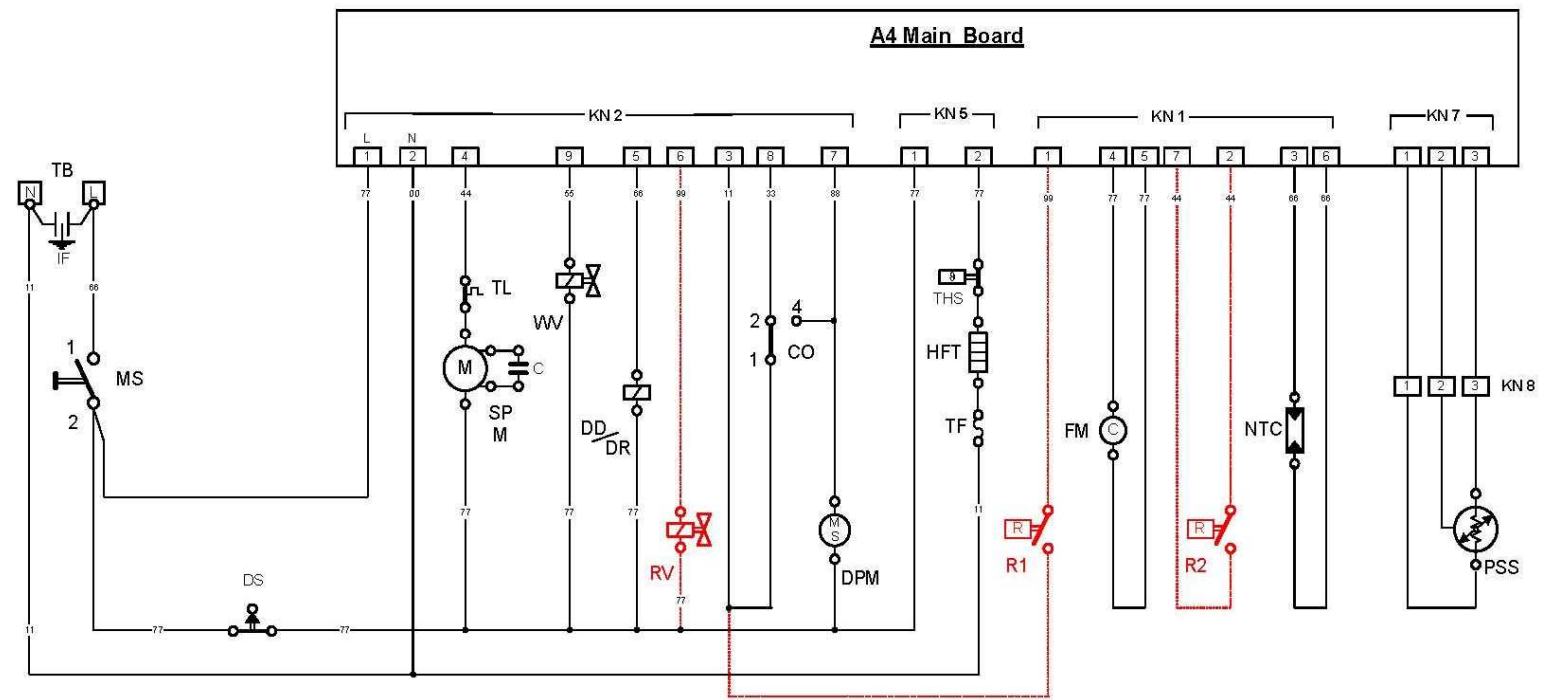

LAVE VAISSELLE LVS 49L2s

LAVE VAISSELLE LVS 49L2s

LISTO

LAVE VAISSELLE

LVS 49L2s

LISTO

LAVE VAISSELLE LVS 49L2s

MS	Main Switch
TB	Terminal Block
DS	Door Switch
R1	Salt Reed Relay
R2	Rinse-aid Reed Relay
THS	Security Thermostat
HFT	Flow Through Heater
TF	Thermo-fuse of Heater
DPM	Drain Pump Motor
CO	Over Flow Micro Switch
WV	Water Inlet Valve
SPM	Circulation Pump
TL	Thermic of Circulation Motor
C	Capacitor
RV	Regeneration Valve
DD/DR	Thermoactuator Dispenser Unit
NTC	NTC
PSS	Programme Select Switch
FM	Flow meter
FAN	Fan motor

Colour Code	
0	Black
1	Brown
2	Red
3	Orange
4	Yellow
5	Green
6	Blue
7	Violet
8	Grey
9	White
P	Pink

Stock No	KN2 (6. Pin)	COMPONENTS		
		1. Pin	2. Pin	7. Pin
1765460100	✓	✓	✓	✓
1765460200	✓	✓	-	-
1765460300	✓	-	-	-
1765460400	✓	-	-	-
1765460500	-	-	✓	✓

Available for all A4 harness.
Options are specified at the table above.

LISTO

LAVE VAISSELLE LVS 49L2s