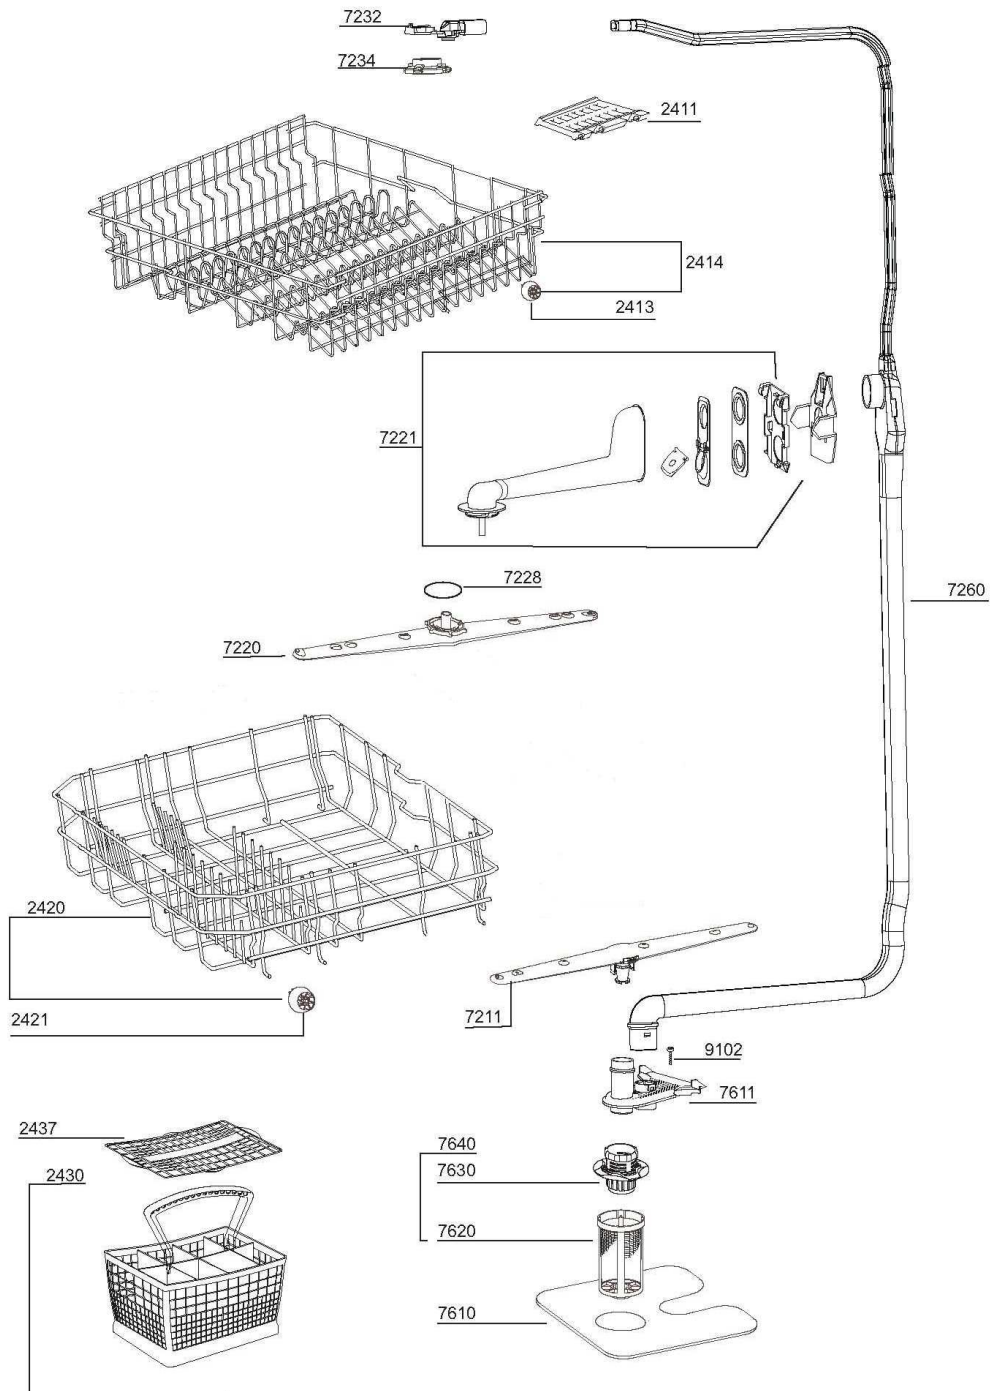

LAVE VAISSELLE LVS 49L2s

LAVE VAISSELLE LVS 49L2s

LISTO

LAVE VAISSELLE

LVS 49L2s

LISTO

LAVE VAISSELLE LVS 49L2s

MS	Main Switch
TB	Terminal Block
DS	Door Switch
R1	Salt Reed Relay
R2	Rinse-aid Reed Relay
THS	Security Thermostat
HFT	Flow Through Heater
TF	Thermo-fuse of Heater
DPM	Drain Pump Motor
CO	Over Flow Micro Switch
WV	Water Inlet Valve
SPM	Circulation Pump
TL	Thermic of Circulation Motor
C	Capacitor
RV	Regeneration Valve
DD/DR	Thermoactuator Dispenser Unit
NTC	NTC
PSS	Programme Select Switch
FM	Flow meter
FAN	Fan motor

Colour Code	
0	Black
1	Brown
2	Red
3	Orange
4	Yellow
5	Green
6	Blue
7	Violet
8	Grey
9	White
P	Pink

Stock No	KN2 (6. Pin)	COMPONENTS		
		1. Pin	2. Pin	7. Pin
1765460100	✓	✓	✓	✓
1765460200	✓	✓	-	-
1765460300	✓	-	-	-
1765460400	✓	-	-	-
1765460500	-	-	✓	✓

Available for all A4 harness.
Options are specified at the table above.

LISTO

LAVE VAISSELLE LVS 49L2s