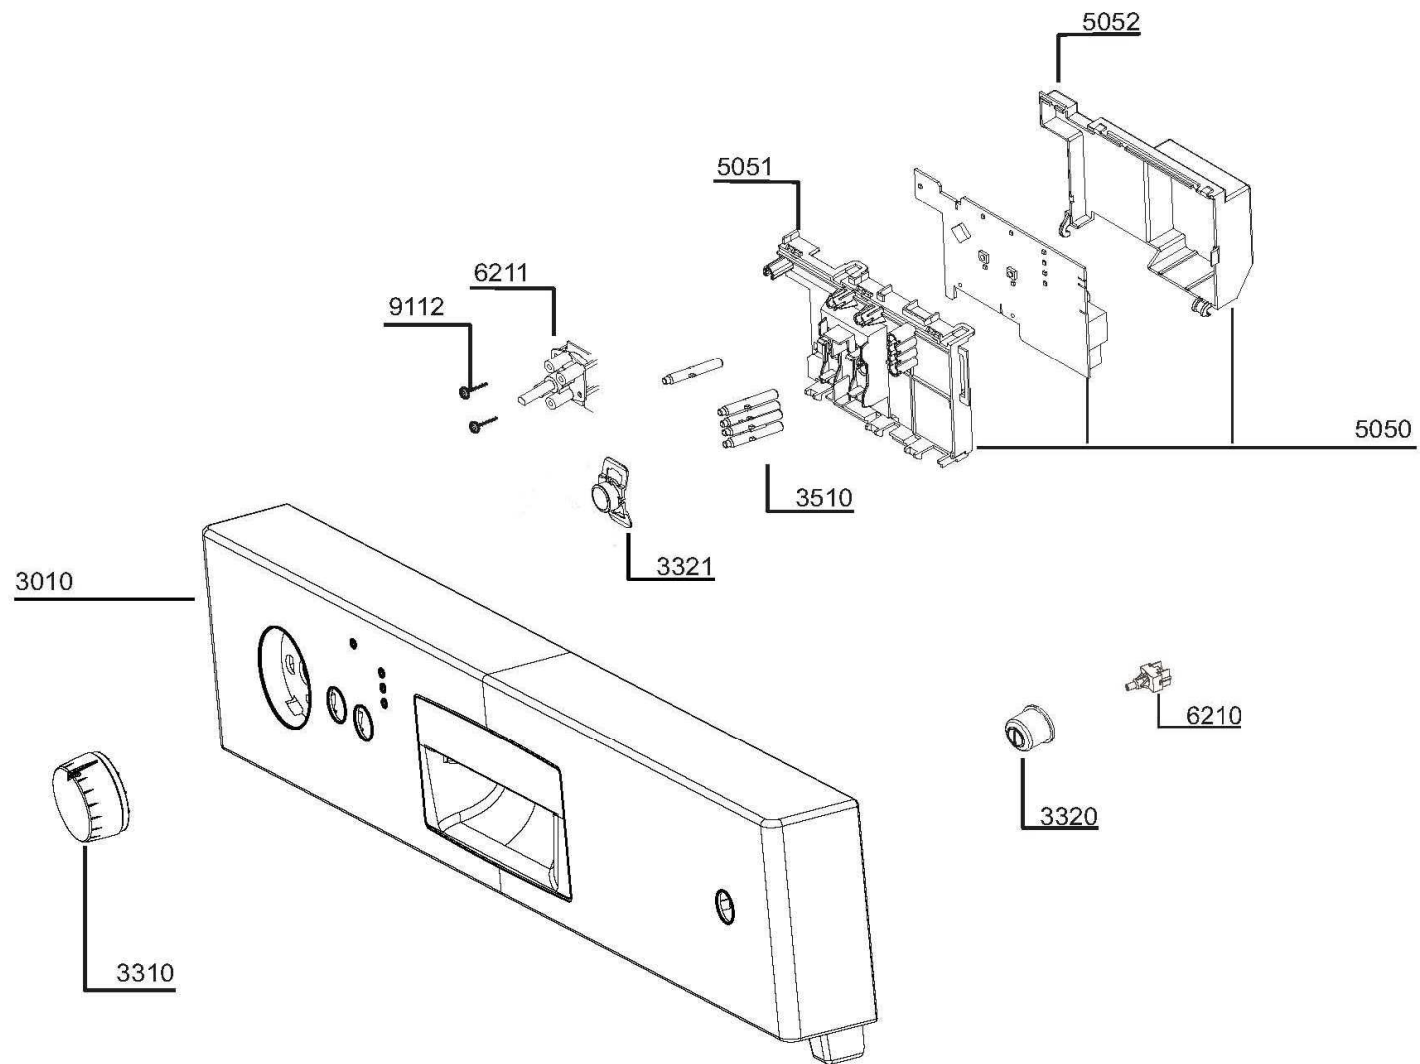

LAVE VAISSELLE LVS 49L2s

LAVE VAISSELLE LVS 49L2s

LISTO

LAVE VAISSELLE

LVS 49L2s

LISTO

LAVE VAISSELLE LVS 49L2s

MS	Main Switch
TB	Terminal Block
DS	Door Switch
R1	Salt Reed Relay
R2	Rinse-aid Reed Relay
THS	Security Thermostat
HFT	Flow Through Heater
TF	Thermo-fuse of Heater
DPM	Drain Pump Motor
CO	Over Flow Micro Switch
WV	Water Inlet Valve
SPM	Circulation Pump
TL	Thermic of Circulation Motor
C	Capacitor
RV	Regeneration Valve
DD/DR	Thermoactuator Dispenser Unit
NTC	NTC
PSS	Programme Select Switch
FM	Flow meter
FAN	Fan motor

Colour Code	
0	Black
1	Brown
2	Red
3	Orange
4	Yellow
5	Green
6	Blue
7	Violet
8	Grey
9	White
P	Pink

Stock No	KN2 (6. Pin)	COMPONENTS		
		1. Pin	2. Pin	7. Pin
1765460100	✓	✓	✓	✓
1765460200	✓	✓	-	-
1765460300	✓	-	-	-
1765460400	✓	-	-	-
1765460500	-	-	✓	✓

Available for all A4 harness.
Options are specified at the table above.

LISTO

LAVE VAISSELLE LVS 49L2s