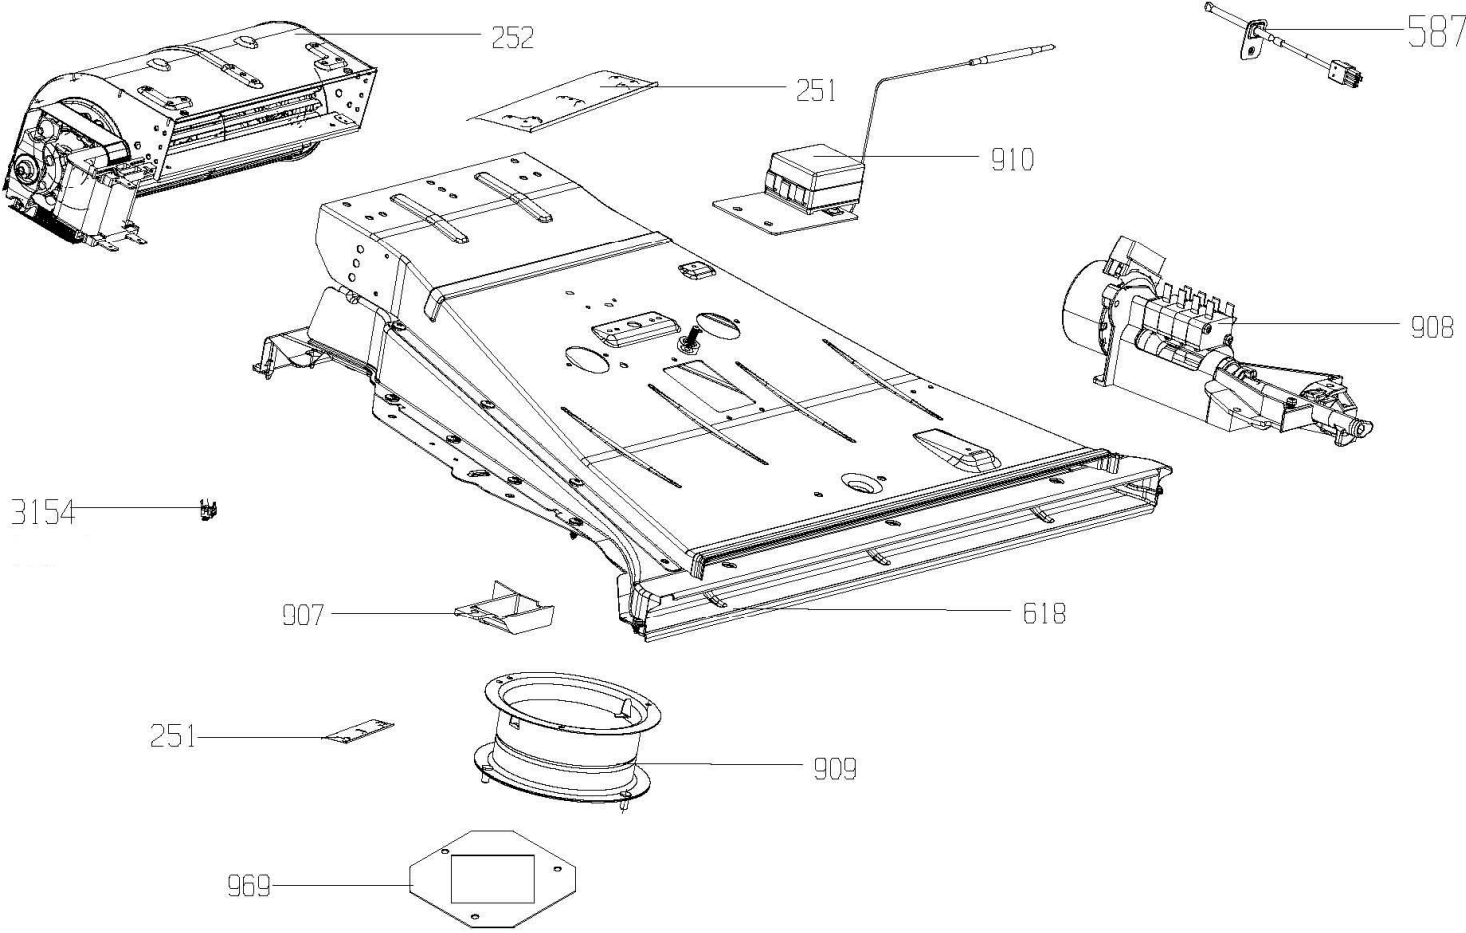

Four Pyrolyse EFMP 143i

Date