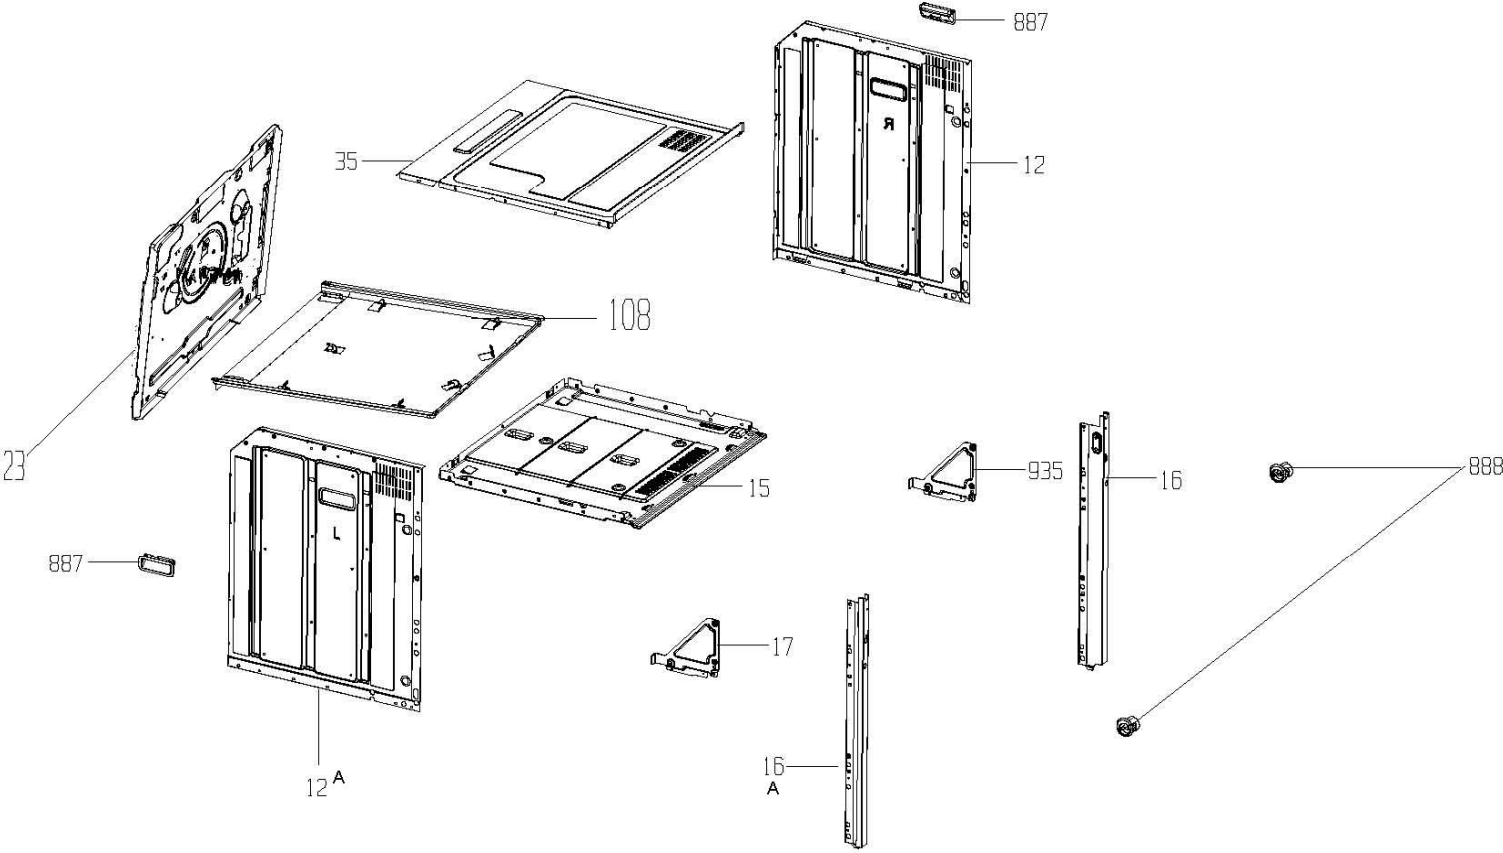

Four Pyrolyse EFMP 143i

Date