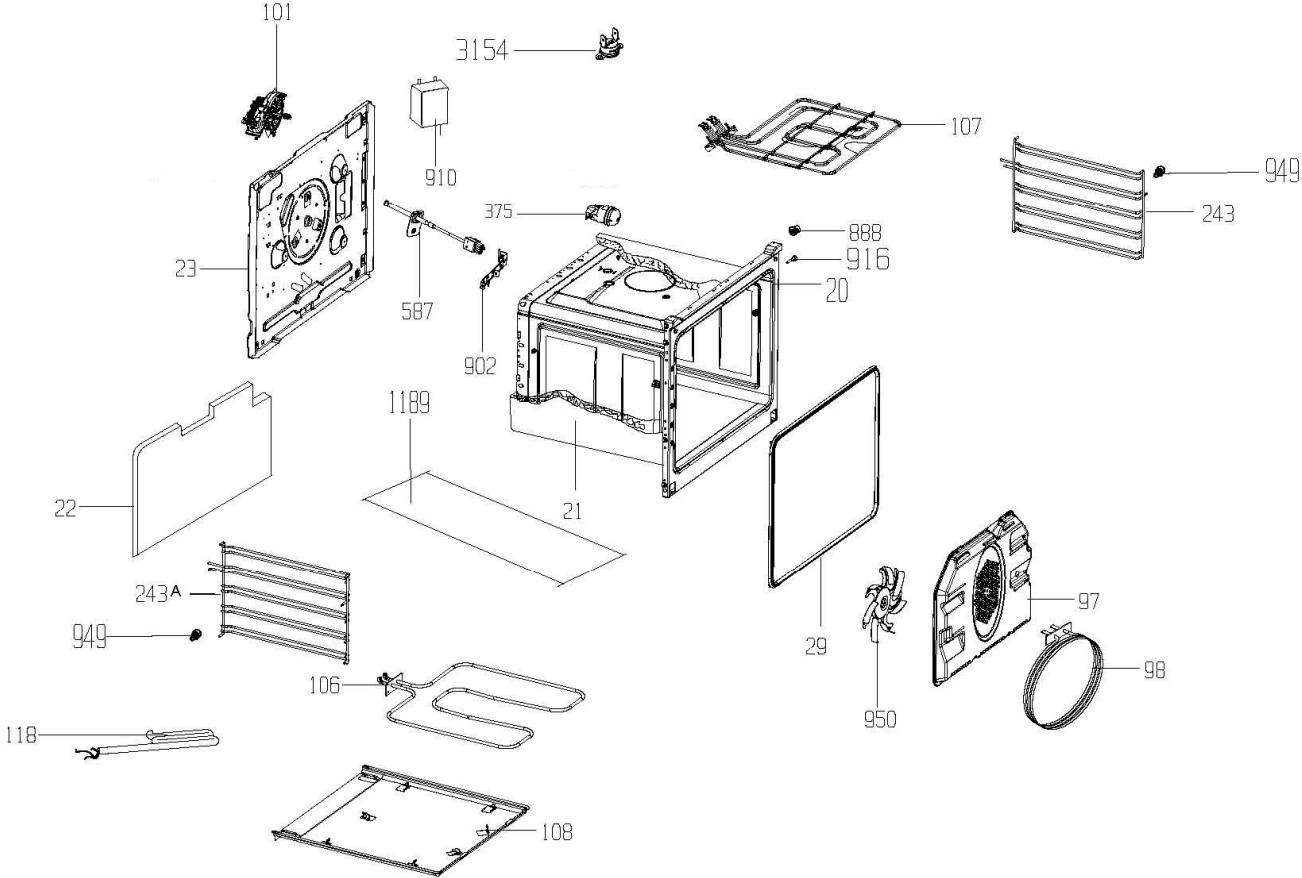

Four Pyrolyse EFMP 143i

Date