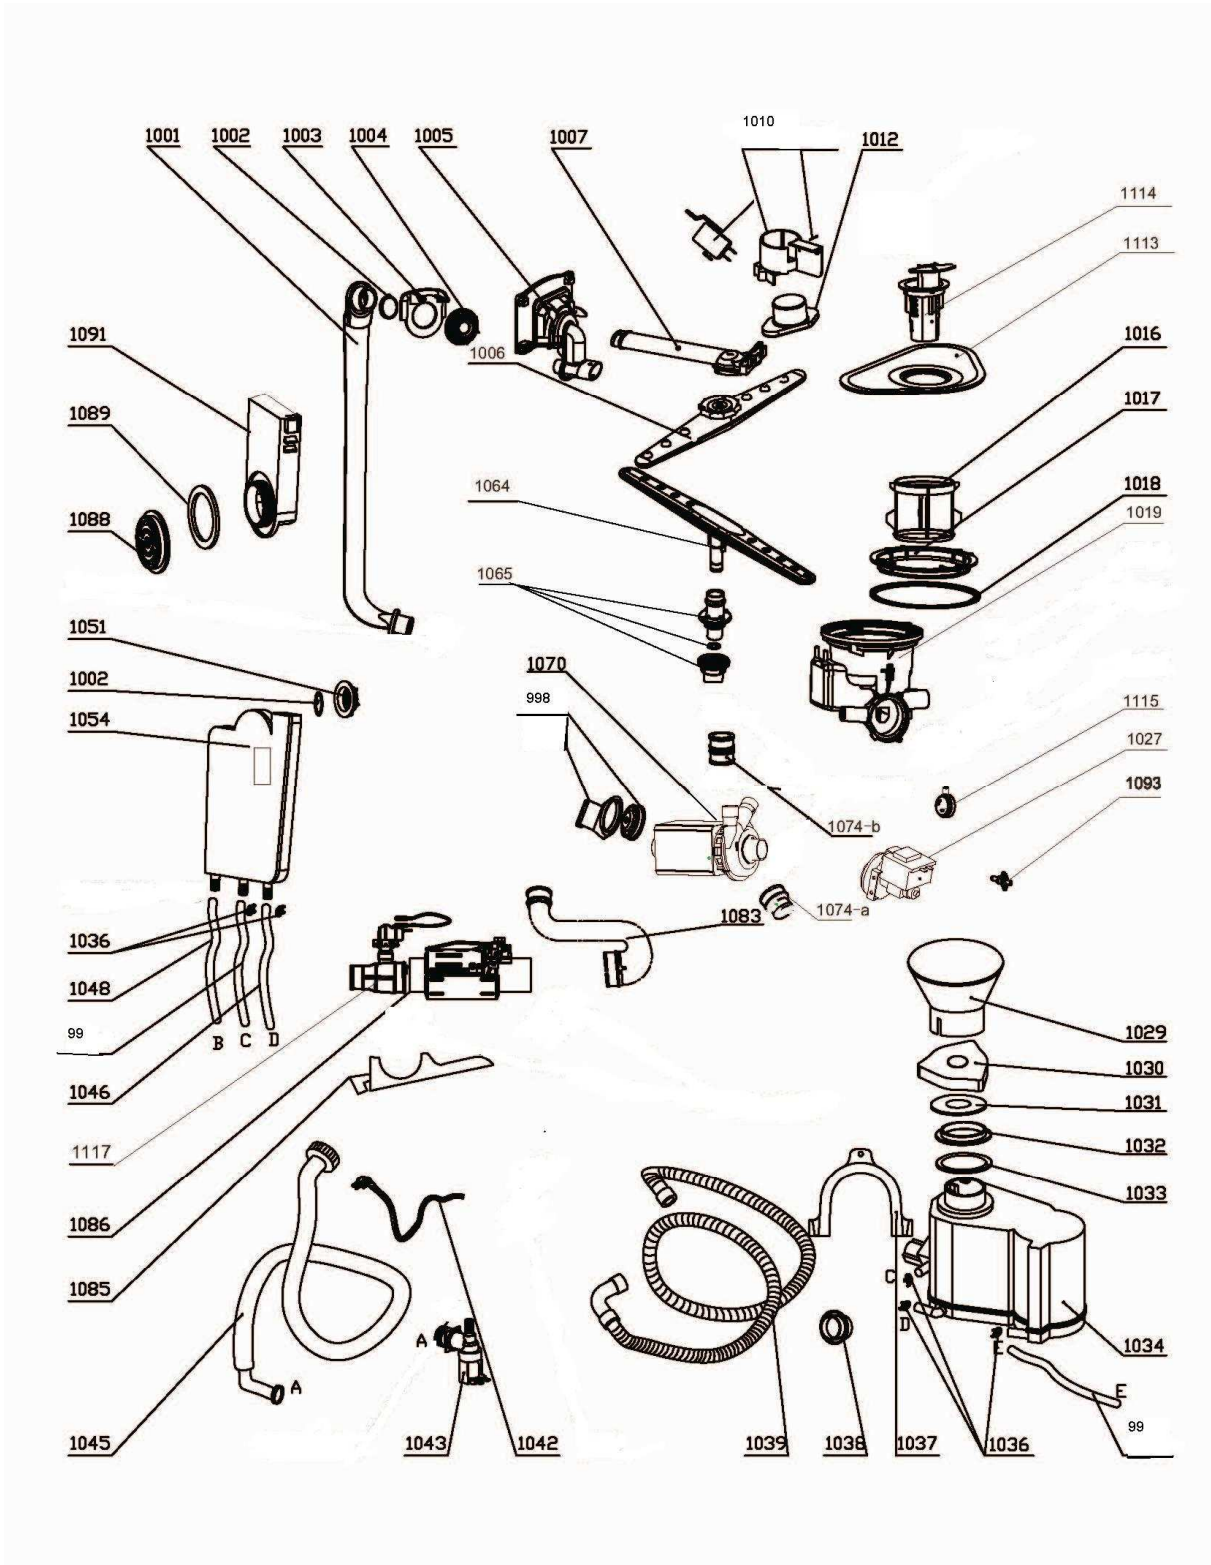

LAVE-VAISSELLE ELVSP473is

LAVE-VAISSELLE ELVSP473is

LAVE-VAISSELLE ELVSP473is

LAVE-VAISSELLE ELVSP473is