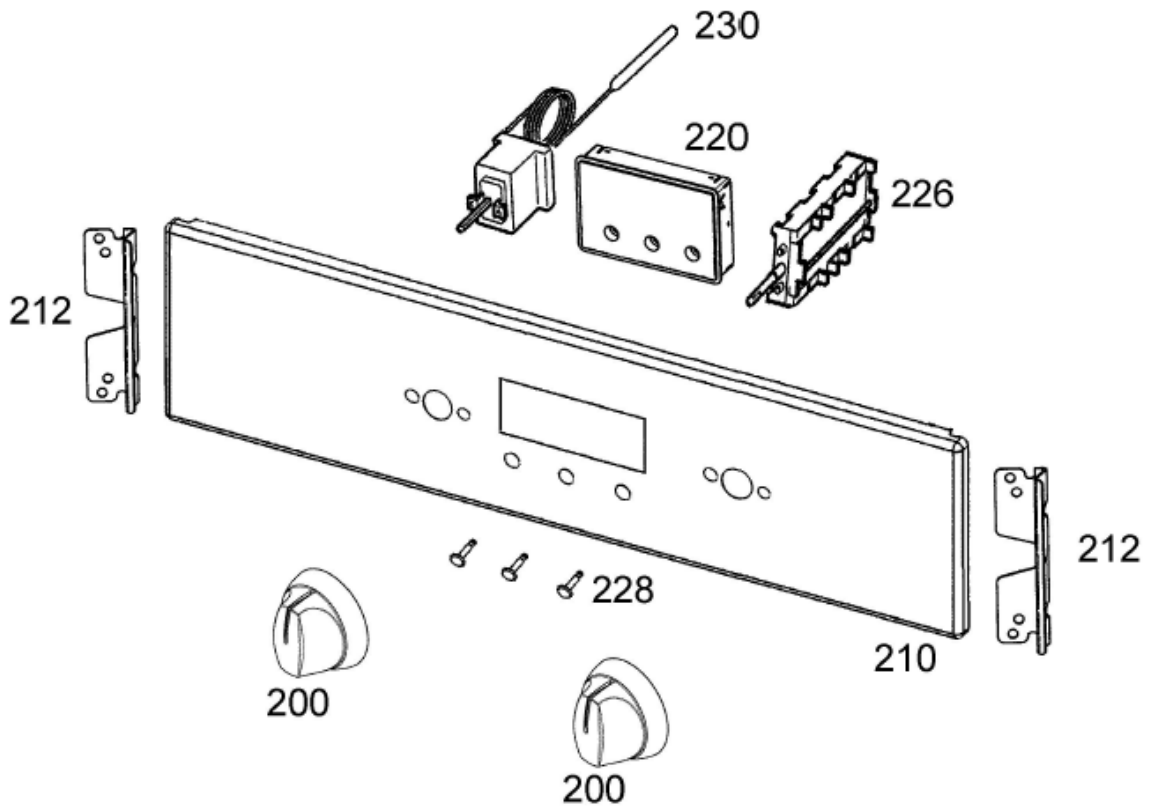

## Cuisinière induction ECI601b

Pos	Part No.	Matrix	Description
109	3421844089	A	Back panel
111	3421852025	A	Side panel, white, L+R
113L	3426105015	A	Support, hinge, left
113R	3426105023	A	Support, hinge, right
115	3556093015	A	Adjustable foot
122	3428376010	A	Assembly, drawer, complete
124L	3428177038	A	Guidance, left, drawer
124R	3428177046	A	Guidance, right, drawer
131F	3421773049	A	Plinth, front, white
999	3420353017	A	Bracket, tipping protection
999	3425530015	A	Wheel, back, drawer
999	3425531013	A	Wheel, front, drawer
999	8673305275	A	User manual, FR

# Cuisinière induction ECI601b

Pos	Part No.	Matrix	Description
500L	3421385018	A	Heating element, lower, 230/240V, 1000/1100W
500U	2970129015	A	Heating element, upper, combi, 230V, 800/1650W
502U	3879376931	A	Oven lamp, complete, toggle switch, G9, 230V, 25W
504U	8085641010	A	Bulb, oven lamp, G9, 230V, 25W
506U	3879376907	A	Glass cover, oven lamp, top, E14/G9
510C	3570556039	A	Motor, conveyor, 220/240V - 20W (FIME)
510V	8089629029	A	Ventilation, tangential, 220-240V 24W
512	3581960980	A	Fan, motor, air guide
513	3543210011	A	Cap nut, M6
518	3802081124	A	Overheat protection thermostat, NC 225deg
522	3556038010	A	Anti-strain clip
530	3581980067	A	Terminal block
999	3877299028	A	Harness, induction, module, left BC4<->BC4 right
999	3878121007	A	Harness, user interface board, induction, XC01<->BC3 - 22)

## Cuisinière induction ECI601b

Pos	Part No.	Matrix	Description
200	3372206015	A	Knob,white
210	8090857056	A	Control panel,white,60cm, SET, 2K
212	3426107011	A	Control panel,Support
220	3872108711	A	Timer, set
226	3421532015	A	Oven switch
228	3870452103	A	Push button unit,white
230	3890777067	A	Thermostat,oven