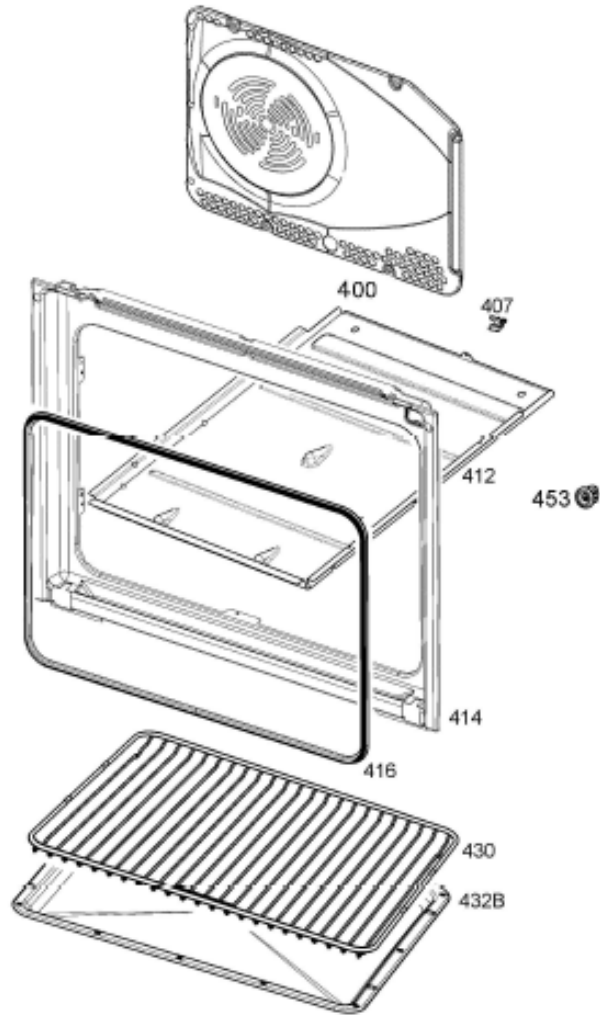

## Cuisinière induction ECI601b

Pos	Part No.	Matrix	Description
400	3421790266	A	Back panel, convection fan
407	3543051019	A	Spring, Bulb, temperature regulator
412	3421825021	A	Cover, bottom heater
414	3423976038	A	Front frame
416	3577322013	A	Sealing, front frame
430	3546595020	A	Grill grid, 422, 8x347mm
432B	3423981061	A	Baking tray, black, enamelled, 422x370x20mm
453	50293036005	A	Kit, bush, screw, 4 pcs

## Cuisinière induction ECI601b

Pos	Part No.	Matrix	Description
109	3421844089	A	Back panel
111	3421852025	A	Side panel, white, L+R
113L	3426105015	A	Support, hinge, left
113R	3426105023	A	Support, hinge, right
115	3556093015	A	Adjustable foot
122	3428376010	A	Assembly, drawer, complete
124L	3428177038	A	Guidance, left, drawer
124R	3428177046	A	Guidance, right, drawer
131F	3421773049	A	Plinth, front, white
999	3420353017	A	Bracket, tipping protection
999	3425530015	A	Wheel, back, drawer
999	3425531013	A	Wheel, front, drawer
999	8673305275	A	User manual, FR

## Cuisinière induction ECI601b

Pos	Part No.	Matrix	Description
200	3372206015	A	Knob,white
210	8090857056	A	Control panel,white,60cm, SET, 2K
212	3426107011	A	Control panel,Support
220	3872108711	A	Timer, set
226	3421532015	A	Oven switch
228	3870452103	A	Push button unit,white
230	3890777067	A	Thermostat,oven