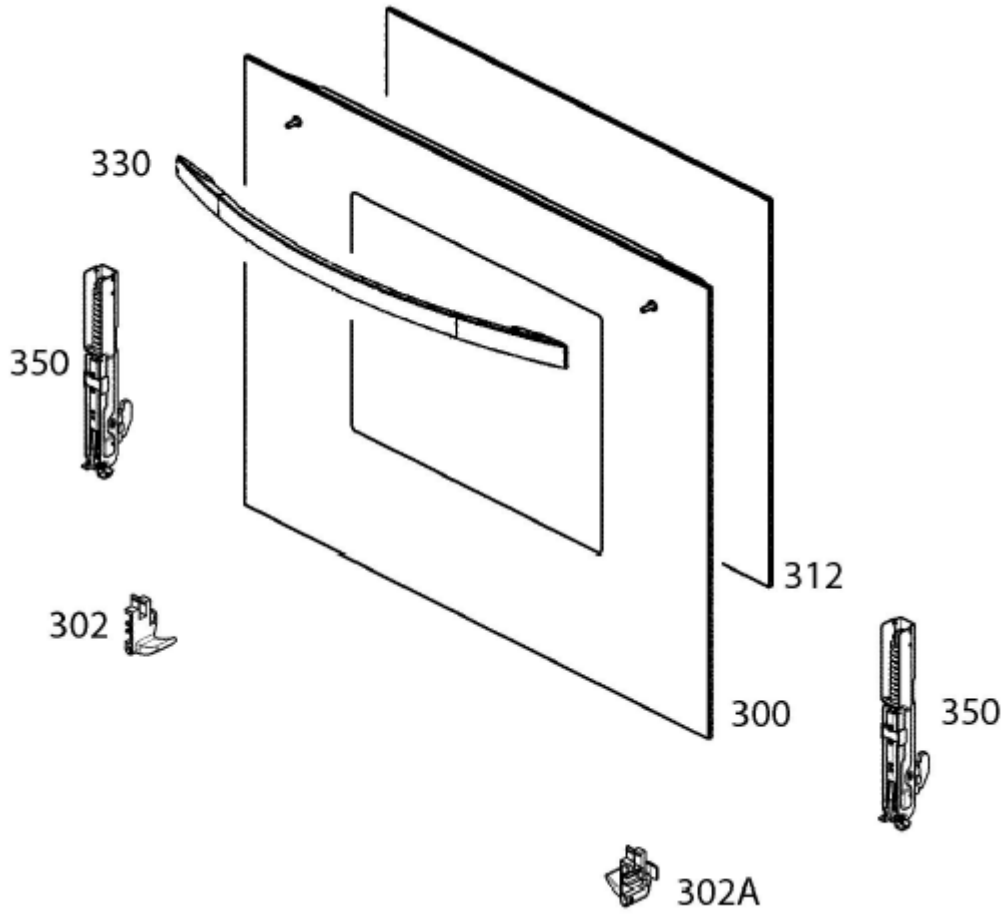

## Cuisinière induction ECI601b

Pos	Part No.	Matrix	Description
109	3421844089	A	Back panel
111	3421852025	A	Side panel, white, L+R
113L	3426105015	A	Support, hinge, left
113R	3426105023	A	Support, hinge, right
115	3556093015	A	Adjustable foot
122	3428376010	A	Assembly, drawer, complete
124L	3428177038	A	Guidance, left, drawer
124R	3428177046	A	Guidance, right, drawer
131F	3421773049	A	Plinth, front, white
999	3420353017	A	Bracket, tipping protection
999	3425530015	A	Wheel, back, drawer
999	3425531013	A	Wheel, front, drawer
999	8673305275	A	User manual, FR

## Cuisinière induction ECI601b

Pos	Part No.	Matrix	Description
200	3372206015	A	Knob,white
210	8090857056	A	Control panel,white,60cm, SET, 2K
212	3426107011	A	Control panel,Support
220	3872108711	A	Timer, set
226	3421532015	A	Oven switch
228	3870452103	A	Push button unit,white
230	3890777067	A	Thermostat,oven

# Cuisinière induction ECI601b

Pos	Part No.	Matrix	Description
001	3428384253	A	Cooking top with frame,white,594x600mm
003	5613517506	A	User interface board,not configured electronic,Kingfisher
003	9825614302207	A	Configured electronic,user interface board,Kingfisher
007	8071548013	A	Carrier,user interface board,Kingfisher
010	3874047552	A	Coil,induction,complete,140mm
011	3874048618	A	Coil,induction,complete,180mm
012	3877612451	A	Coil,induction,complete,210mm, CCA
032	3572184707	A	Module,induction,TIGER STD rev.I
036	4055064044	A	Fan assembly,TIGER/CHEETAH/LION
090	140048472025	A	Kit,temperature sensor,coil,315mm
091	3425834011	A	Holder,hob
999	3875403002	A	Plug,bridging plug,Dummy NTC

### Cuisinière induction ECI601b

Pos	Part No.	Matrix	Description
300	3428411353	A	Front glass,black,594x467mm
302	3558047035	A	Holder,glass,lower left
302A	3558047043	A	Holder,glass,lower right
312	3561501010	A	Glass panel,internal,oven door,490x401,5mm
330	140002060022	A	Handle,oven,bow
350	140019996010	A	Hinge,oven door,5,7-6,5kg
999	8070319028	A	Bolt,Handle,4x16 T20