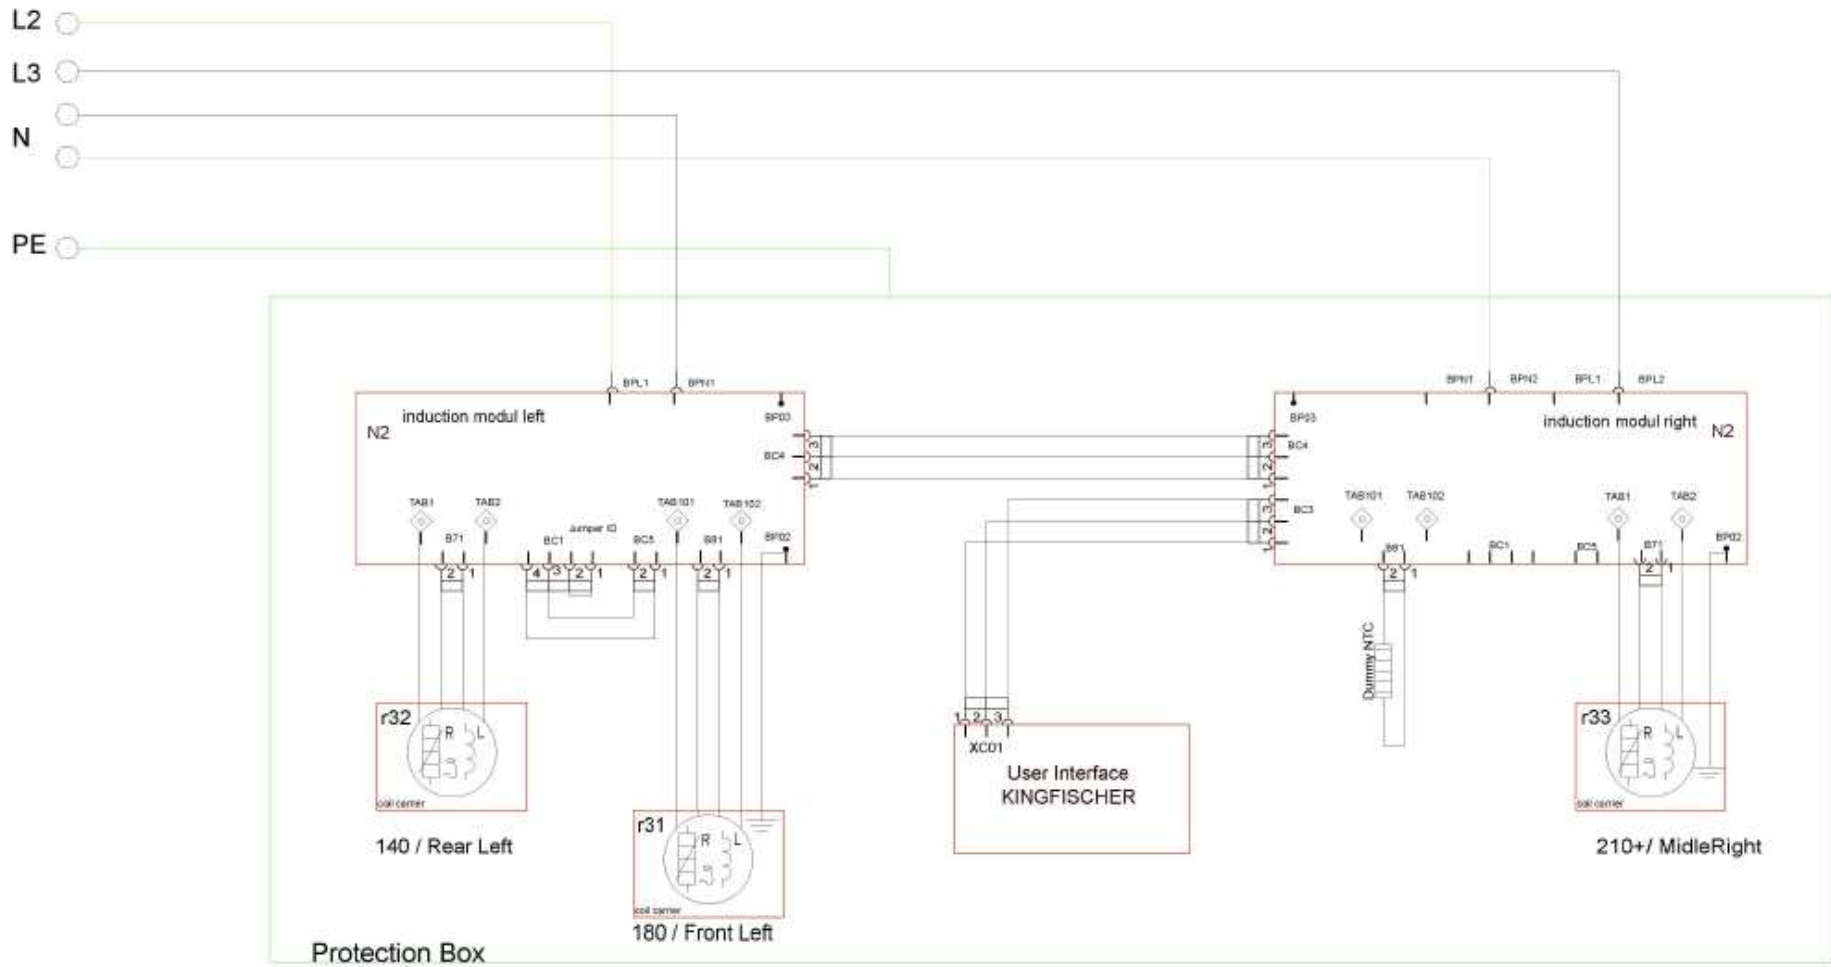

Cuisinière induction ECI601b