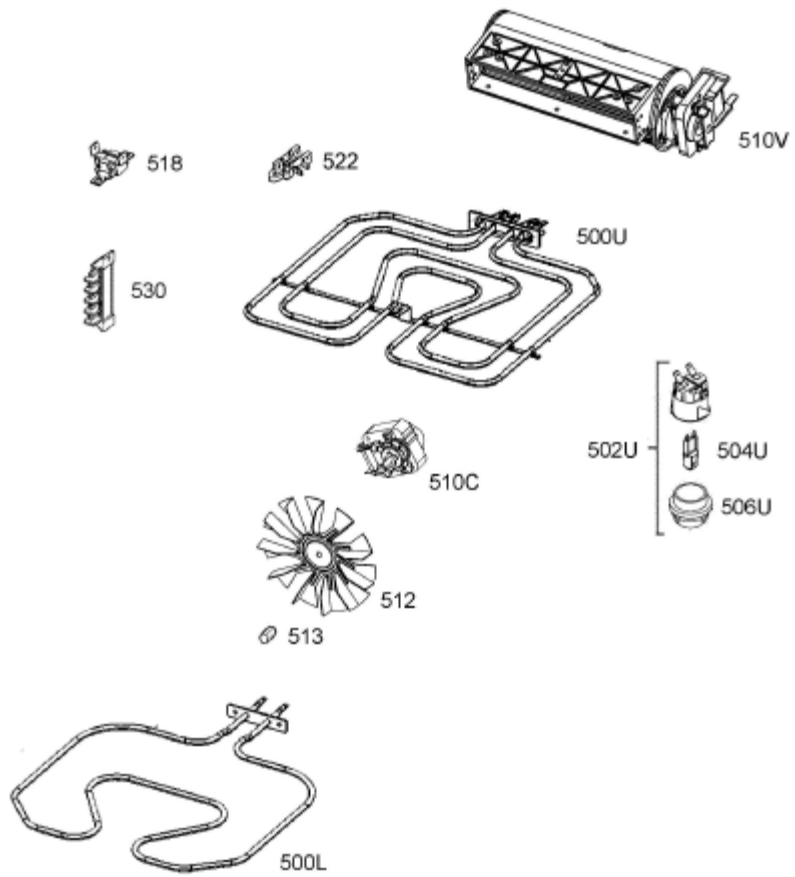

Cuisinière induction ECI601b

Pos	Part No.	Matrix	Description
500L	3421385018	A	Heating element, lower, 230/240V, 1000/1100W
500U	2970129015	A	Heating element, upper, combi, 230V, 800/1650W
502U	3879376931	A	Oven lamp, complete, toggle switch, G9, 230V, 25W
504U	8085641010	A	Bulb, oven lamp, G9, 230V, 25W
506U	3879376907	A	Glass cover, oven lamp, top, E14/G9
510C	3570556039	A	Motor, conveyor, 220/240V - 20W (FIME)
510V	8089629029	A	Ventilation, tangential, 220-240V 24W
512	3581960980	A	Fan, motor, air guide
513	3543210011	A	Cap nut, M6
518	3802081124	A	Overheat protection thermostat, NC 225deg
522	3556038010	A	Anti-strain clip
530	3581980067	A	Terminal block
999	3877299028	A	Harness, induction, module, left BC4<->BC4 right
999	3878121007	A	Harness, user interface board, induction, XC01<->BC3 - 22)