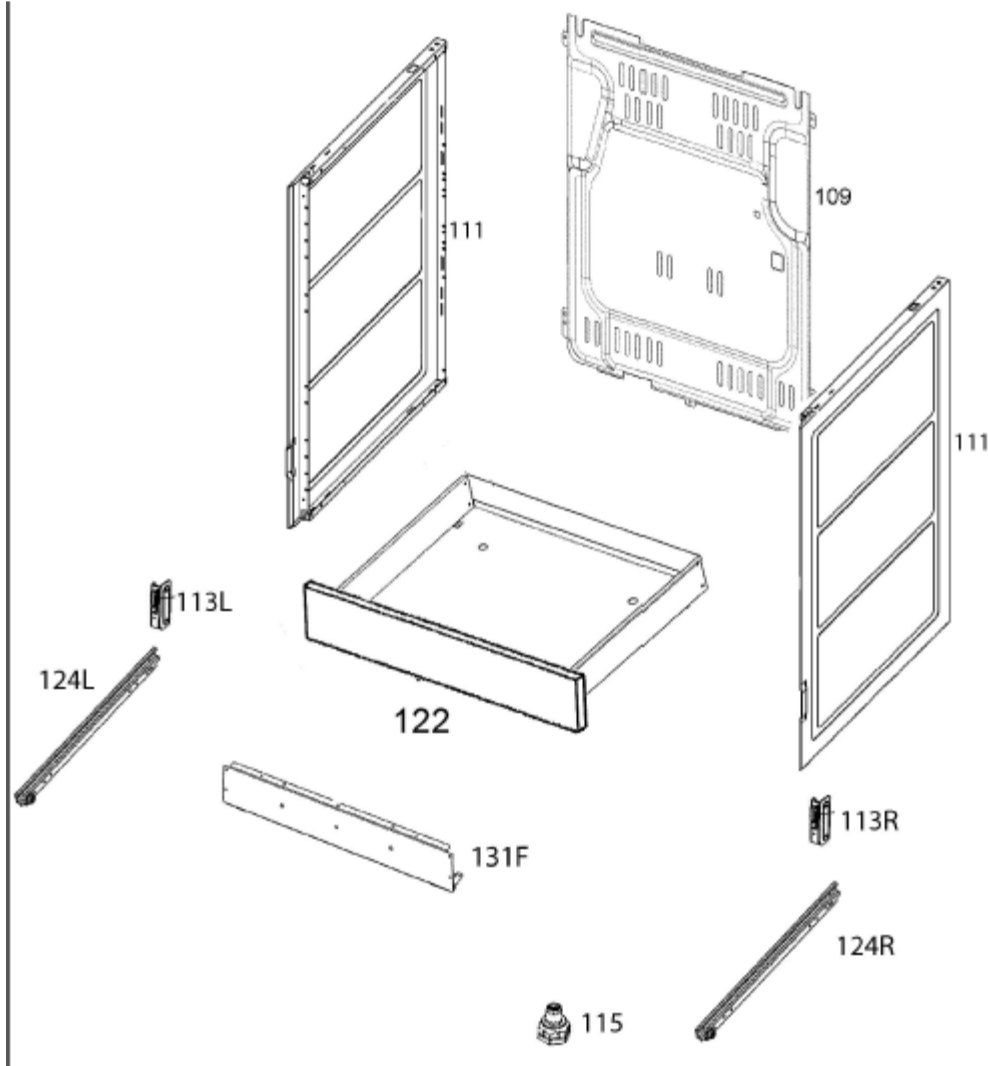

## Cuisinière induction ECI601b

Pos	Part No.	Matrix	Description
400	3421790266	A	Back panel, convection fan
407	3543051019	A	Spring, Bulb, temperature regulator
412	3421825021	A	Cover, bottom heater
414	3423976038	A	Front frame
416	3577322013	A	Sealing, front frame
430	3546595020	A	Grill grid, 422, 8x347mm
432B	3423981061	A	Baking tray, black, enamelled, 422x370x20mm
453	50293036005	A	Kit, bush, screw, 4 pcs

## Cuisinière induction ECI601b

Pos	Part No.	Matrix	Description
109	3421844089	A	Back panel
111	3421852025	A	Side panel, white, L+R
113L	3426105015	A	Support, hinge, left
113R	3426105023	A	Support, hinge, right
115	3556093015	A	Adjustable foot
122	3428376010	A	Assembly, drawer, complete
124L	3428177038	A	Guidance, left, drawer
124R	3428177046	A	Guidance, right, drawer
131F	3421773049	A	Plinth, front, white
999	3420353017	A	Bracket, tipping protection
999	3425530015	A	Wheel, back, drawer
999	3425531013	A	Wheel, front, drawer
999	8673305275	A	User manual, FR

## Cuisinière induction ECI601b

Pos	Part No.	Matrix	Description
200	3372206015	A	Knob,white
210	8090857056	A	Control panel,white,60cm, SET, 2K
212	3426107011	A	Control panel,Support
220	3872108711	A	Timer, set
226	3421532015	A	Oven switch
228	3870452103	A	Push button unit,white
230	3890777067	A	Thermostat,oven