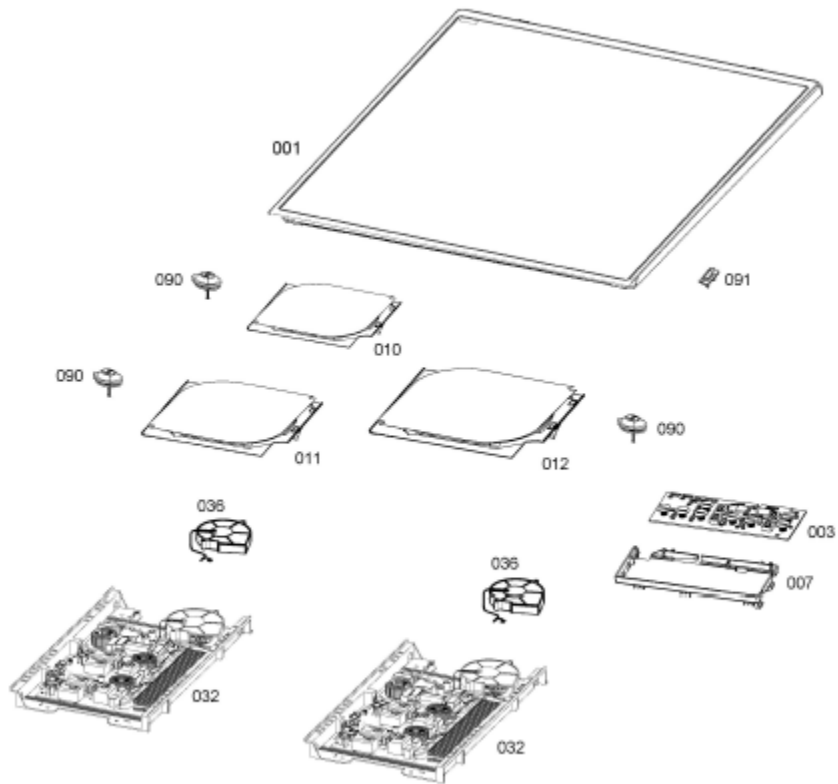

Cuisinière induction ECI601b

Pos	Part No.	Matrix	Description
001	3428384253	A	Cooking top with frame,white,594x600mm
003	5613517506	A	User interface board,not configured electronic,Kingfisher
003	9825614302207	A	Configured electronic,user interface board,Kingfisher
007	8071548013	A	Carrier,user interface board,Kingfisher
010	3874047552	A	Coil,induction,complete,140mm
011	3874048618	A	Coil,induction,complete,180mm
012	3877612451	A	Coil,induction,complete,210mm, CCA
032	3572184707	A	Module,induction,TIGER STD rev.I
036	4055064044	A	Fan assembly,TIGER/CHEETAH/LION
090	140048472025	A	Kit,temperature sensor,coil,315mm
091	3425834011	A	Holder,hob
999	3875403002	A	Plug,bridging plug,Dummy NTC