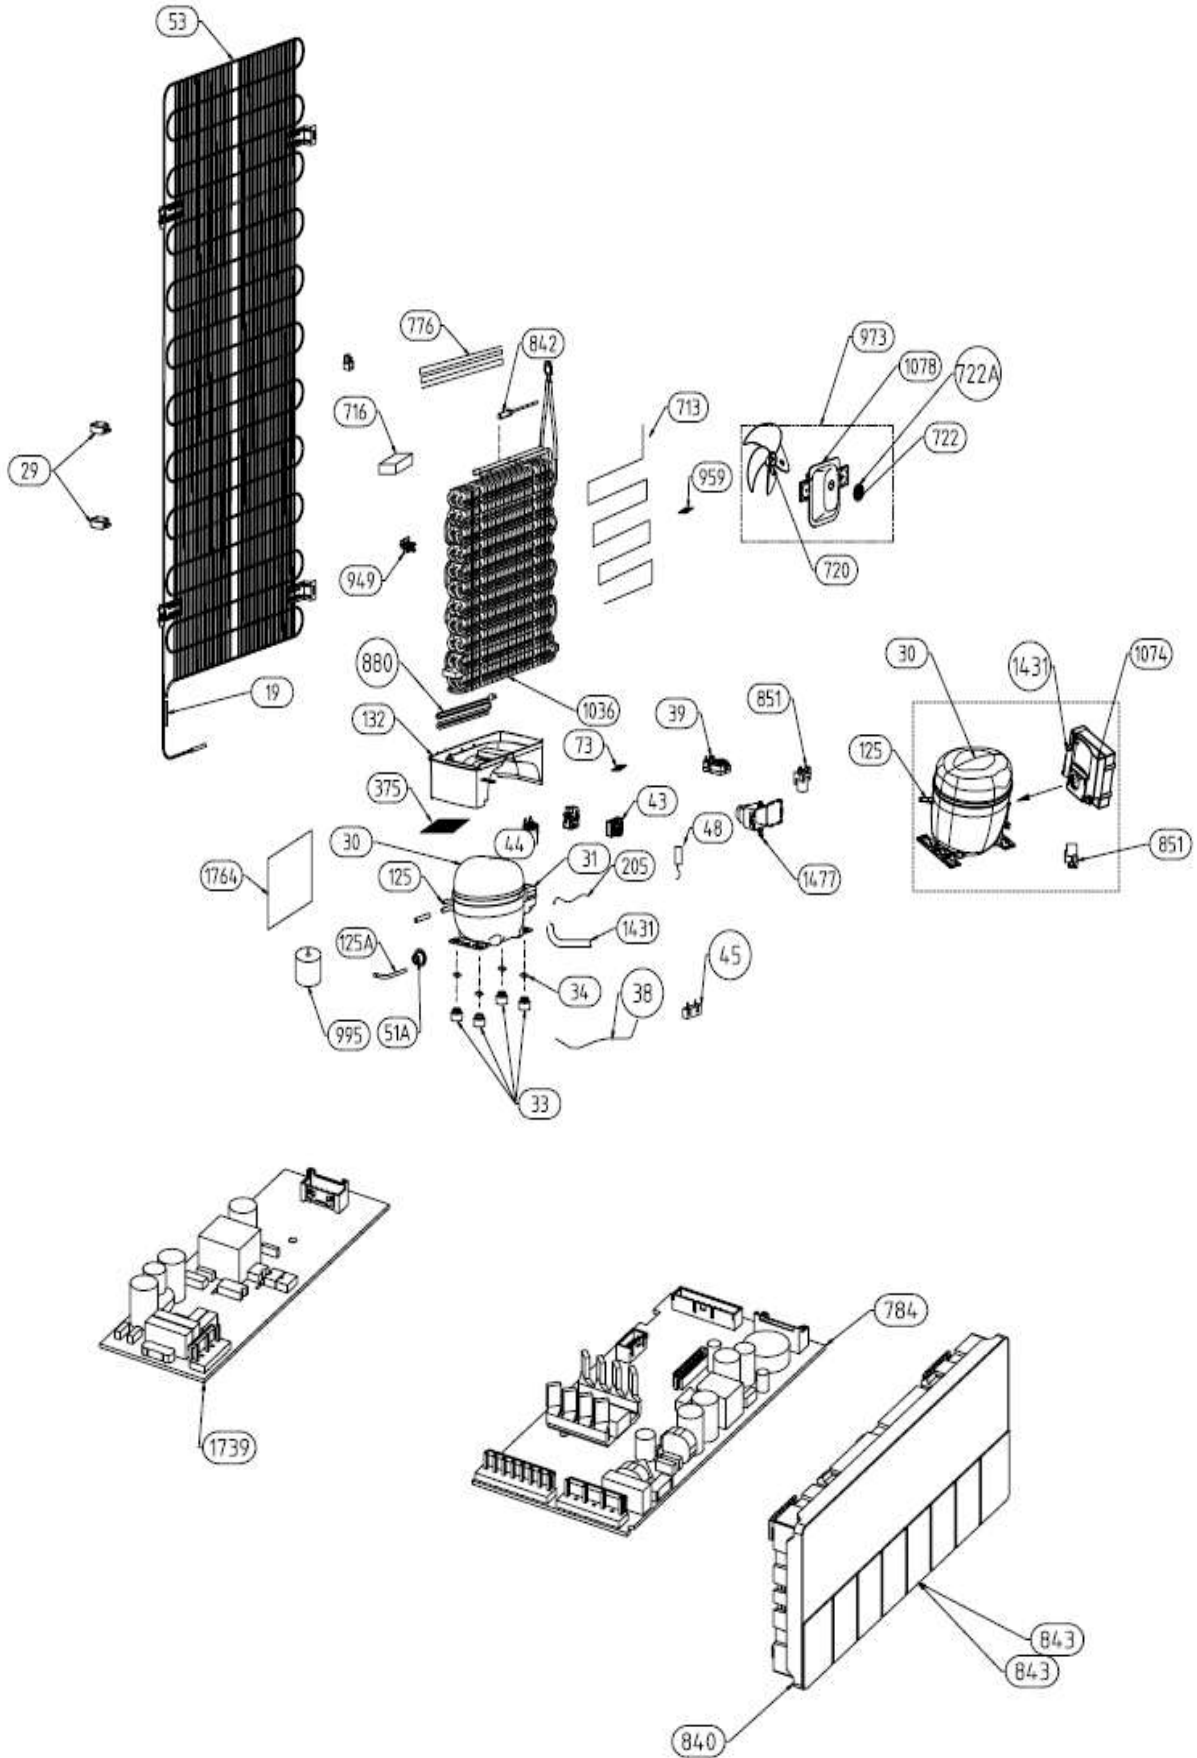

Congélateur armoire **ECAV185-60B1**