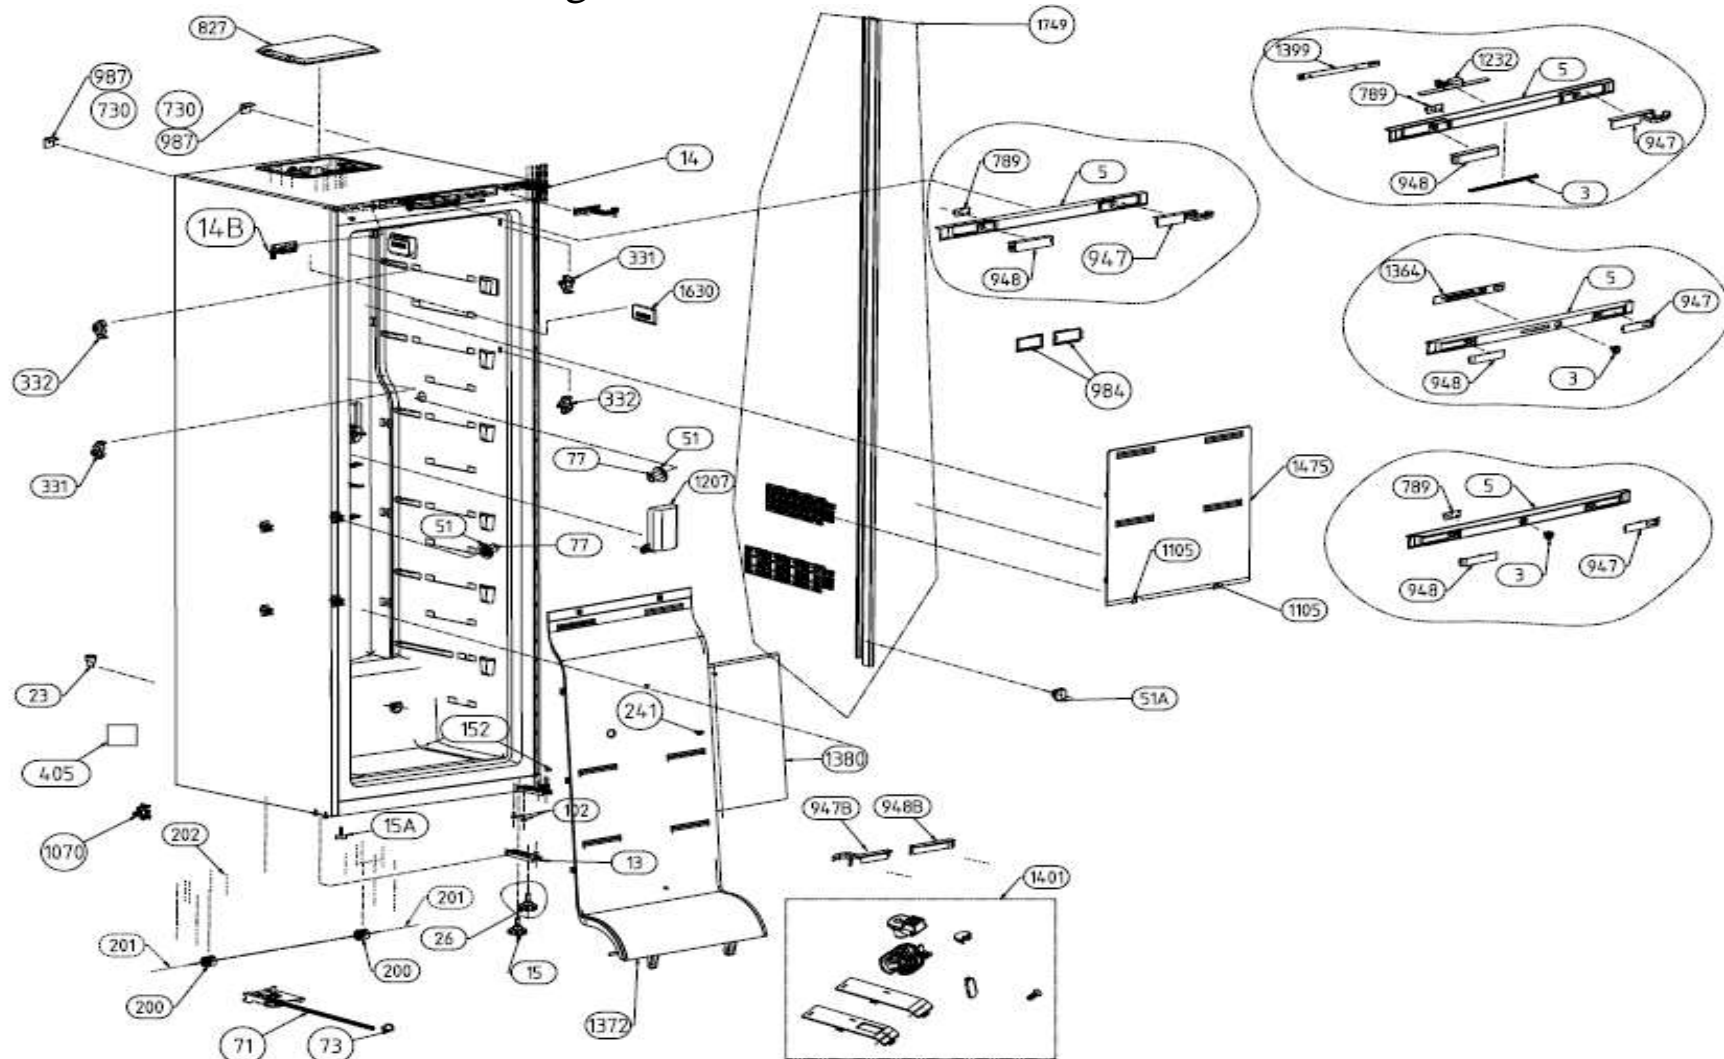

Congélateur armoire ECAV185-60B1