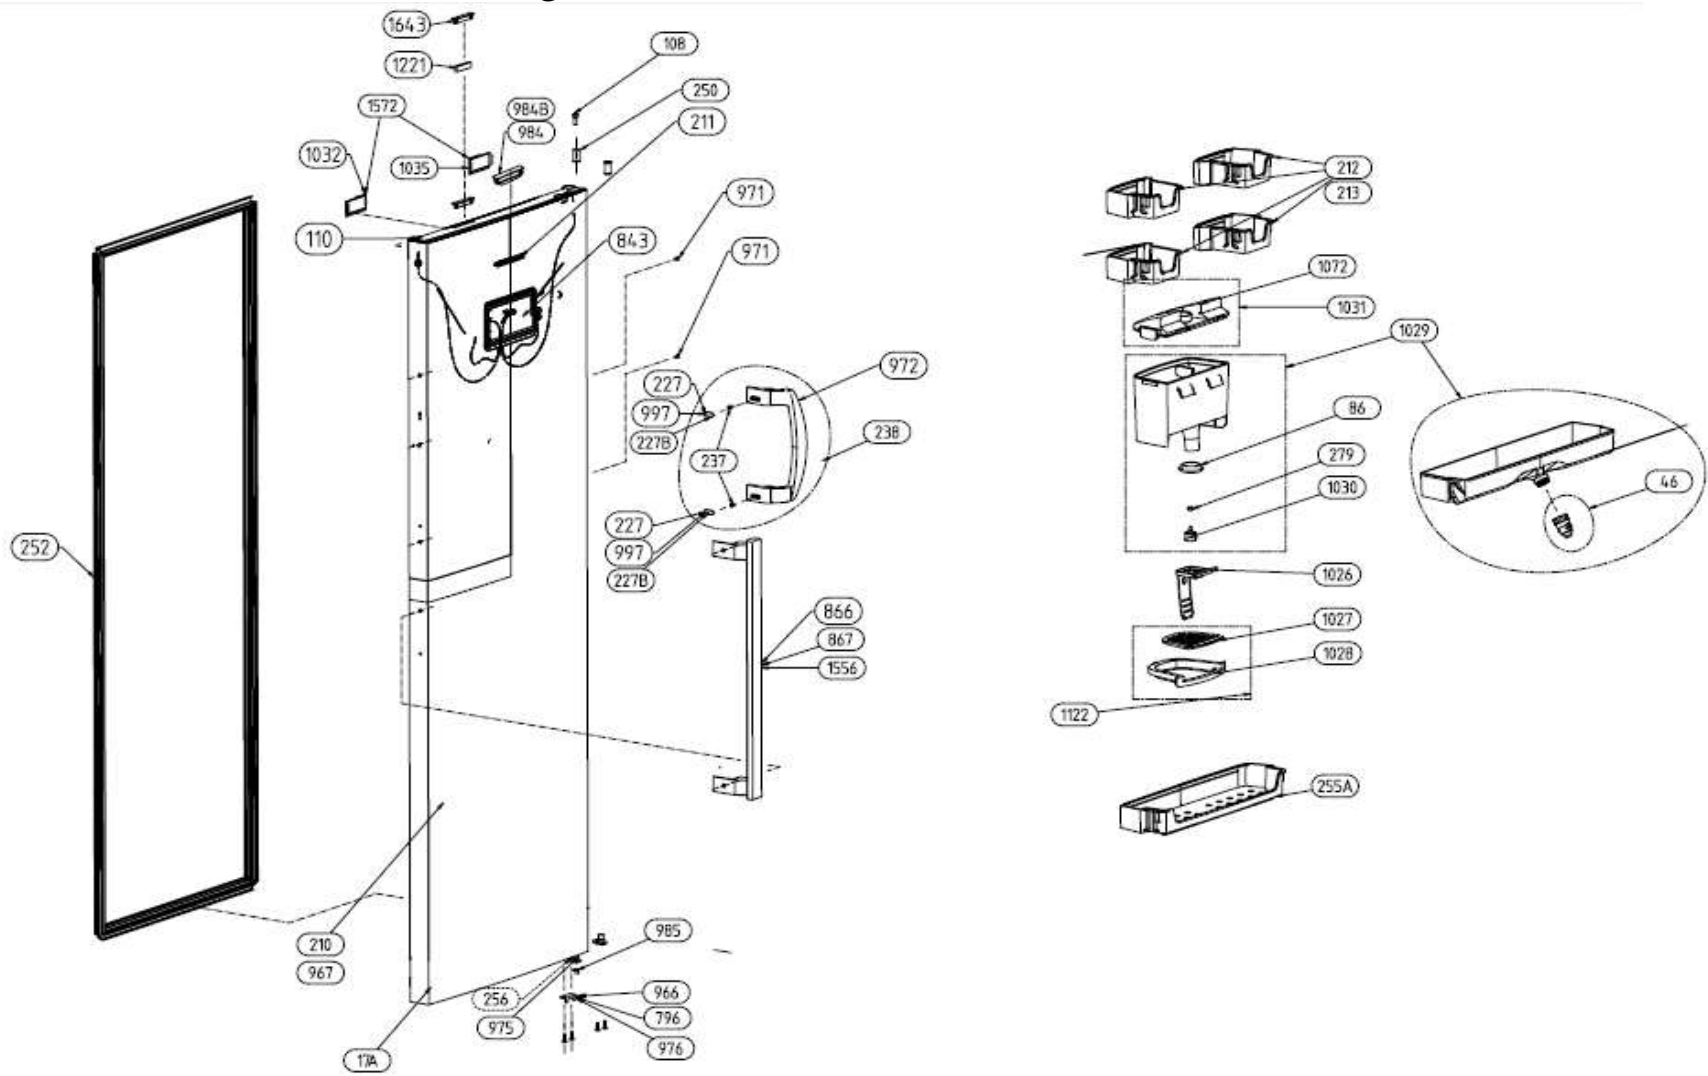

Congélateur armoire **ECAV185-60B1**