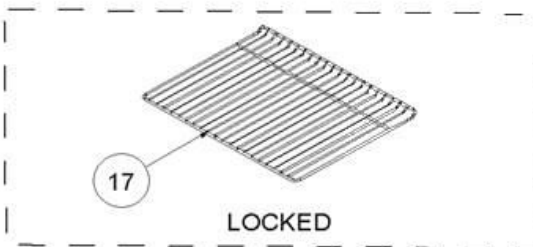

CAVITY ASSEMBLY EXPLODED VIEW

CAVITY ASSEMBLY EXPLODED VIEW

FOR FORCED COOLING

DEEP TRAY GRID
(OPTIONAL)

LOCKED-WITH STOPPER

W. TELESCOPIC RAIL
GRID
(OPTIONAL)

LOCKED

SHALLOW