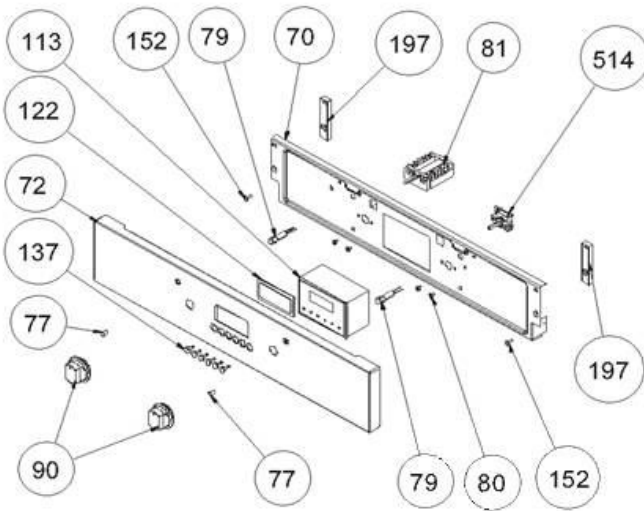

CAVITY ASSEMBLY EXPLODED VIEW

CAVITY ASSEMBLY EXPLODED VIEW

FOR FORCED COOLING

DEEP TRAY GRID
(OPTIONAL)

LOCKED-WITH STOPPER

W. TELESCOPIC RAIL
GRID
(OPTIONAL)

LOCKED

SHALLOW

DEEP

TRAYS & GRID
(OPTIONAL)

(FAN COVER/FAN IMPELLER
(6 WINGS)/FAN MOTOR) (OPTIONAL)

TURNSPIT SKEWER

DEEPSHISH KEBAB ACCESSORY (OPTIONAL)

TURNSPIT (OPTIONAL)

TRAY SET FOR GRID
(POSITION NO 265)
(OPTIONAL)

THERMST BULB
HOLDER/BACKET

FULL GLASS DOOR ASSEMBLY (FOR FORCED COOLING)

**FULL GLASS DOOR ASSEMBLY
(FOR FORCED COOLING)
GROUP DOOR POSITION NUMBER: 616**

METAL CONTROL PANEL ASSEMBLY

GLASS CONTROL PANEL ASSEMBLY (OPTIONAL)

VESTEL FULL TOUCH GLASS CONTROL PANEL ASSEMBLY (OPTIONAL)

OVEN DOOR HANDLES (OPTIONAL)

CURVED QUADRANGLE

ARC QUADRANGLE

3D QUADRANGLE

FLAT SLICE

FLAT QUADRANGLE

ELLIPSE ARC

D PROFILE ARC, ELECTROLUX