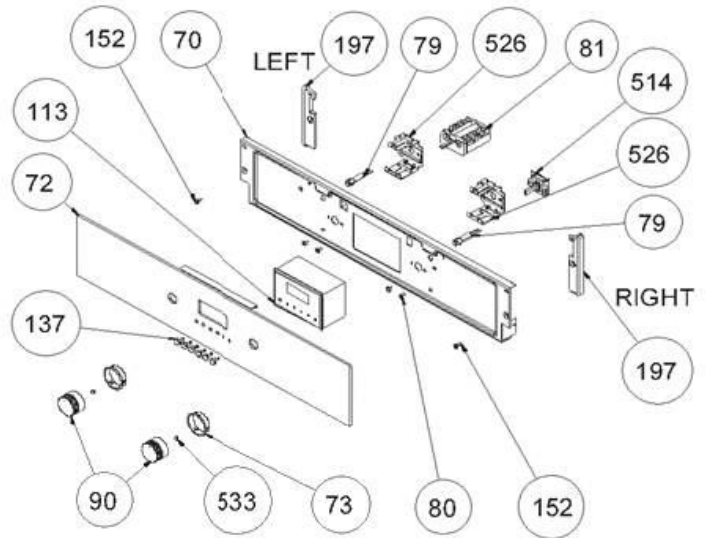

CAVITY ASSEMBLY EXPLODED VIEW

CAVITY ASSEMBLY EXPLODED VIEW

FOR FORCED COOLING

DEEP TRAY GRID
(OPTIONAL)

LOCKED-WITH STOPPER

W. TELESCOPIC RAIL
GRID
(OPTIONAL)

LOCKED

SHALLOW

DEEP

TRAYS & GRID
(OPTIONAL)

(FAN COVER/FAN IMPELLER
(6 WINGS)/FAN MOTOR) (OPTIONAL)

TURNSPIT SKEWER

DEEPSHISH KEBAB ACCESSORY (OPTIONAL)

TURNSPIT (OPTIONAL)

TRAY SET FOR GRID
(POSITION NO 265)
(OPTIONAL)

THERMST BULB
HOLDER/BACKET

FULL GLASS DOOR ASSEMBLY (FOR FORCED COOLING)

**FULL GLASS DOOR ASSEMBLY
(FOR FORCED COOLING)
GROUP DOOR POSITION NUMBER: 616**

METAL CONTROL PANEL ASSEMBLY

GLASS CONTROL PANEL ASSEMBLY (OPTIONAL)

VESTEL FULL TOUCH GLASS CONTROL PANEL ASSEMBLY (OPTIONAL)

OVEN DOOR HANDLES (OPTIONAL)

CURVED QUADRANGLE

ARC QUADRANGLE

3D QUADRANGLE

FLAT SLICE

FLAT QUADRANGLE

ELLIPSE ARC

D PROFILE ARC, ELECTROLUX