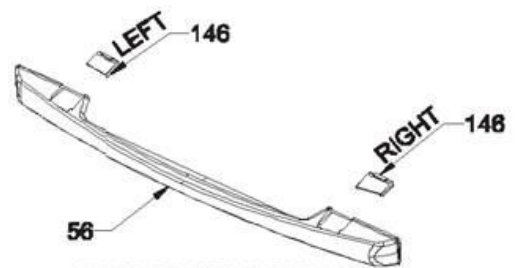

OVEN DOOR HANDLES (OPTIONAL)

CURVED QUADRANGLE

ARC QUADRANGLE

3D QUADRANGLE

FLAT SLICE

FLAT QUADRANGLE

ELLIPSE ARC

D PROFILE ARC, ELECTROLUX

BOW

RUSTIK RISUS

D PROFILE ARC

METALUX

HANDLE WITHOUT FAN

TRIO

TROY

VERO