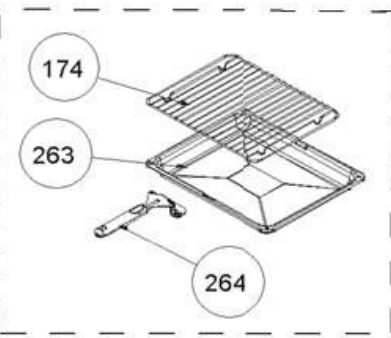

DEEP

TRAYS & GRID
(OPTIONAL)

(FAN COVER/FAN IMPELLER
(6 WINGS)/FAN MOTOR) (OPTIONAL)

TURNSPIT SKEWER

DEEPSHISH KEBAB ACCESSORY (OPTIONAL)

TURNSPIT (OPTIONAL)

TRAY SET FOR GRID
(POSITION NO 265)
(OPTIONAL)

THERMST BULB
HOLDER/BACKET