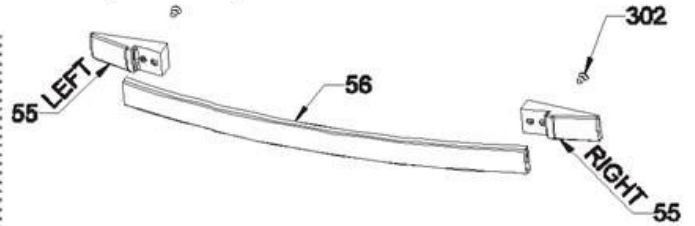

FULL GLASS DOOR ASSEMBLY (FOR FORCED COOLING)

**FULL GLASS DOOR ASSEMBLY
(FOR FORCED COOLING)
GROUP DOOR POSITION NUMBER: 616**

METAL CONTROL PANEL ASSEMBLY

GLASS CONTROL PANEL ASSEMBLY (OPTIONAL)

VESTEL FULL TOUCH GLASS CONTROL PANEL ASSEMBLY (OPTIONAL)

OVEN DOOR HANDLES (OPTIONAL)

CURVED QUADRANGLE

ARC QUADRANGLE

3D QUADRANGLE

FLAT SLICE

FLAT QUADRANGLE

ELLIPSE ARC

D PROFILE ARC, ELECTROLUX