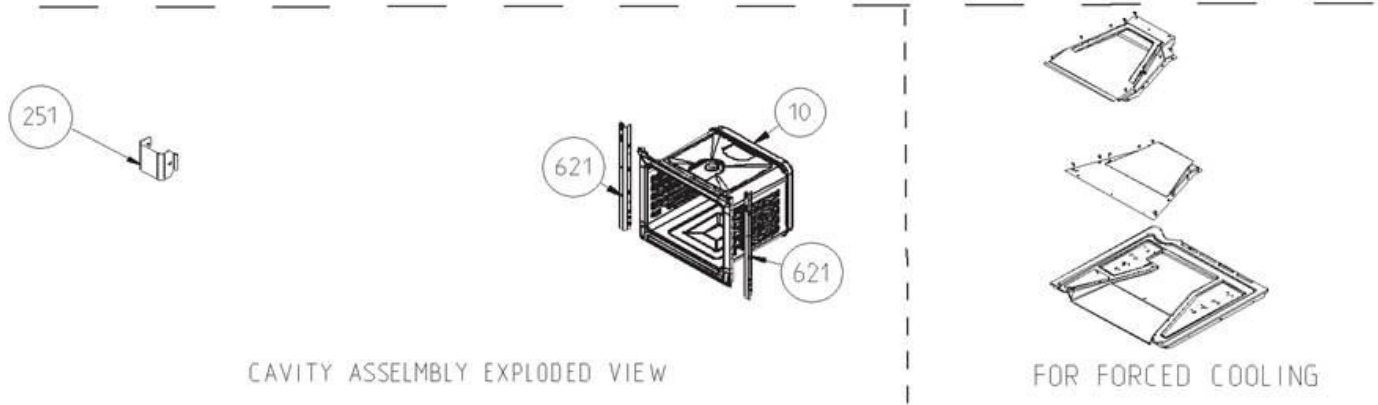

CAVITY ASSEMBLY EXPLODED VIEW

CAVITY ASSEMBLY EXPLODED VIEW

FOR FORCED COOLING

DEEP TRAY GRID
(OPTIONAL)

LOCKED-WITH STOPPER

W. TELESCOPIC RAIL
GRID
(OPTIONAL)

LOCKED

SHALLOW

DEEP

TRAYS & GRID
(OPTIONAL)

(FAN COVER/FAN IMPELLER
(6 WINGS)/FAN MOTOR) (OPTIONAL)

TURNSPIT SKEWER

DEEPSHISH KEBAB ACCESSORY (OPTIONAL)

TURNSPIT (OPTIONAL)

TRAY SET FOR GRID
(POSITION NO 265)
(OPTIONAL)

THERMST BULB
HOLDER/BACKET