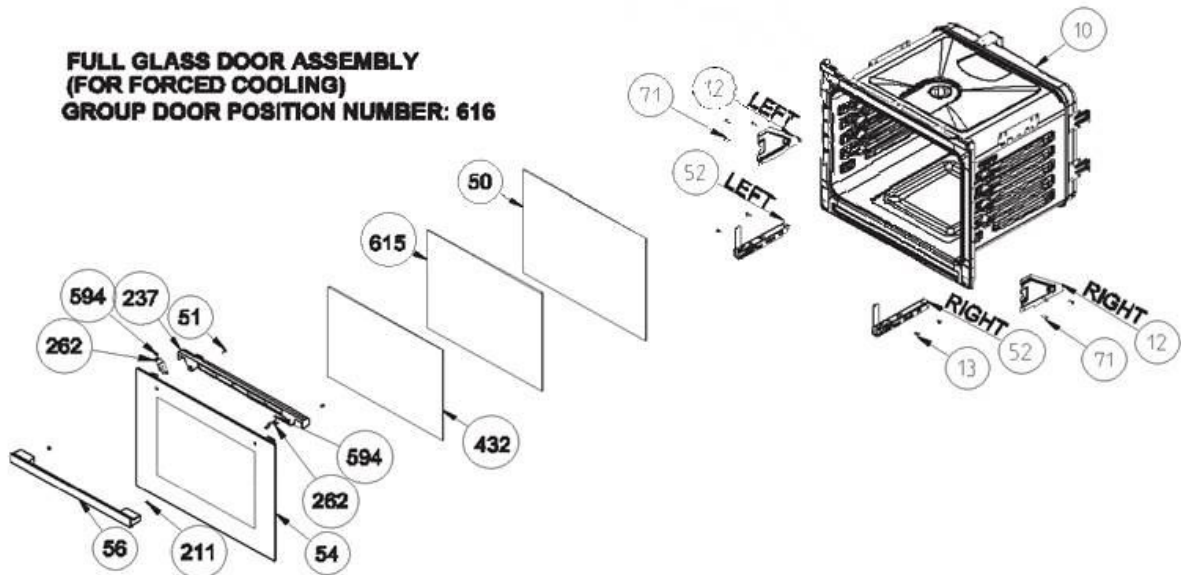

DEEP

TRAYS & GRID
(OPTIONAL)

(FAN COVER/FAN IMPELLER
(6 WINGS)/FAN MOTOR) (OPTIONAL)

TURNSPIT SKEWER

DEEPSHISH KEBAB ACCESSORY (OPTIONAL)

TURNSPIT (OPTIONAL)

TRAY SET FOR GRID
(POSITION NO 265)
(OPTIONAL)

THERMST BULB
HOLDER/BACKET

FULL GLASS DOOR ASSEMBLY (FOR FORCED COOLING)

**FULL GLASS DOOR ASSEMBLY
(FOR FORCED COOLING)
GROUP DOOR POSITION NUMBER: 616**

METAL CONTROL PANEL ASSEMBLY

GLASS CONTROL PANEL ASSEMBLY (OPTIONAL)

VESTEL FULL TOUCH GLASS CONTROL PANEL ASSEMBLY (OPTIONAL)