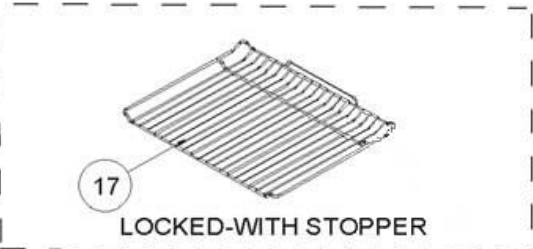

CAVITY ASSEMBLY EXPLODED VIEW

CAVITY ASSEMBLY EXPLODED VIEW

FOR FORCED COOLING

DEEP TRAY GRID
(OPTIONAL)

LOCKED-WITH STOPPER

W. TELESCOPIC RAIL
GRID
(OPTIONAL)

LOCKED

SHALLOW