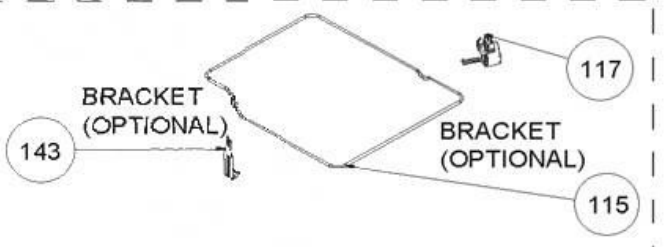

DEEPSHISH KEBAB ACCESSORY (OPTIONAL)