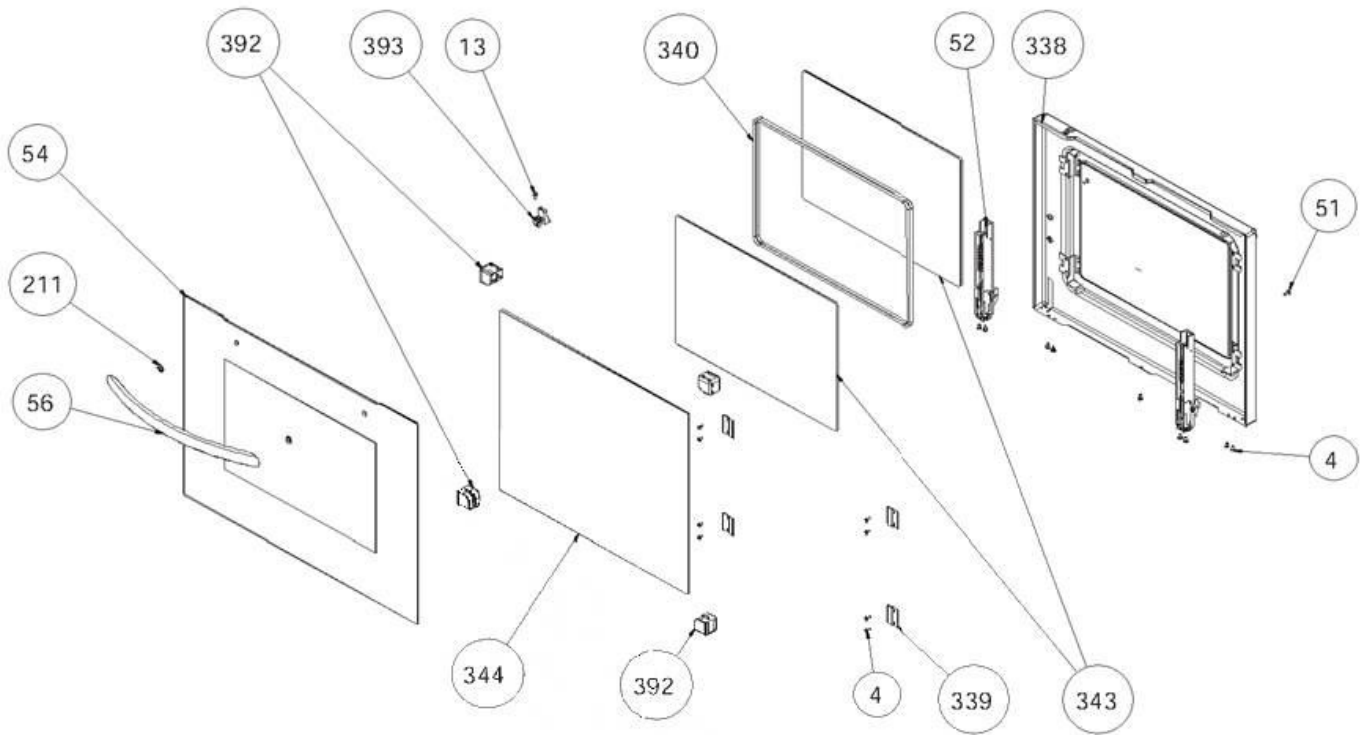

CAVITY ASSEMBLY EXPLODED VIEW

CAVITY ASSEMBLY EXPLODED VIEW

FOR FORCED COOLING

DEEP TRAY GRID
(OPTIONAL)

LOCKED-WITH STOPPER

W. TELESCOPIC RAIL
GRID
(OPTIONAL)

LOCKED

SHALLOW

DEEP

TRAYS & GRID
(OPTIONAL)

(FAN COVER/FAN IMPELLER
(6 WINGS)/FAN MOTOR) (OPTIONAL)

TURNSPIT SKEWER

DEEPSHISH KEBAB ACCESSORY (OPTIONAL)

TURNSPIT (OPTIONAL)

TRAY SET FOR GRID
(POSITION NO 265)
(OPTIONAL)

THERMST BULB
HOLDER/BACKET

FULL GLASS DOOR ASSEMBLY (FOR FORCED COOLING)

**FULL GLASS DOOR ASSEMBLY
(FOR FORCED COOLING)
GROUP DOOR POSITION NUMBER: 616**

METAL CONTROL PANEL ASSEMBLY

GLASS CONTROL PANEL ASSEMBLY (OPTIONAL)

VESTEL FULL TOUCH GLASS CONTROL PANEL ASSEMBLY (OPTIONAL)

OVEN DOOR HANDLES (OPTIONAL)

CURVED QUADRANGLE

ARC QUADRANGLE

3D QUADRANGLE

FLAT SLICE

FLAT QUADRANGLE

ELLIPSE ARC

D PROFILE ARC, ELECTROLUX