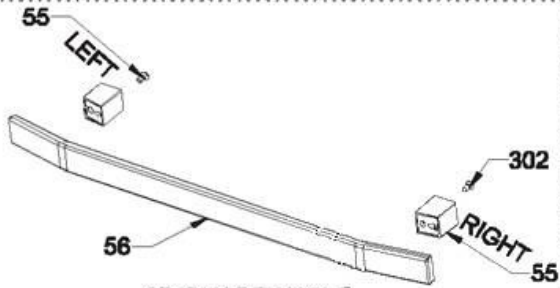

FULL GLASS DOOR ASSEMBLY (FOR FORCED COOLING)

**FULL GLASS DOOR ASSEMBLY
(FOR FORCED COOLING)
GROUP DOOR POSITION NUMBER: 616**

METAL CONTROL PANEL ASSEMBLY

GLASS CONTROL PANEL ASSEMBLY (OPTIONAL)

VESTEL FULL TOUCH GLASS CONTROL PANEL ASSEMBLY (OPTIONAL)

OVEN DOOR HANDLES (OPTIONAL)

CURVED QUADRANGLE

ARC QUADRANGLE

3D QUADRANGLE

FLAT SLICE

FLAT QUADRANGLE

ELLIPSE ARC

D PROFILE ARC, ELECTROLUX