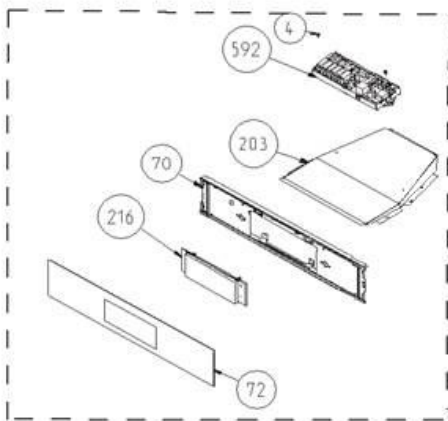

FULL GLASS DOOR ASSEMBLY (FOR FORCED COOLING)

**FULL GLASS DOOR ASSEMBLY
(FOR FORCED COOLING)
GROUP DOOR POSITION NUMBER: 616**

METAL CONTROL PANEL ASSEMBLY

GLASS CONTROL PANEL ASSEMBLY (OPTIONAL)

VESTEL FULL TOUCH GLASS CONTROL PANEL ASSEMBLY (OPTIONAL)

OVEN DOOR HANDLES (OPTIONAL)

CURVED QUADRANGLE

ARC QUADRANGLE

3D QUADRANGLE

FLAT SLICE

FLAT QUADRANGLE

ELLIPSE ARC

D PROFILE ARC, ELECTROLUX