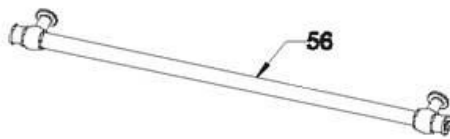

RUSTIK RISUS