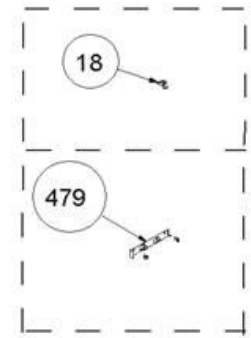

TURNSPIT (OPTIONAL)