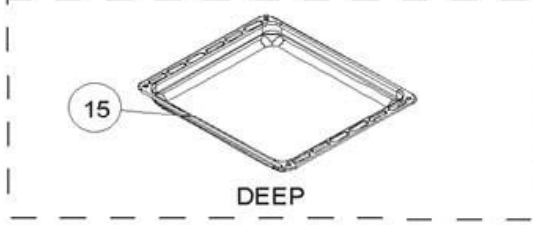

CAVITY ASSEMBLY EXPLODED VIEW

CAVITY ASSEMBLY EXPLODED VIEW

FOR FORCED COOLING

DEEP TRAY GRID
(OPTIONAL)

LOCKED-WITH STOPPER

W. TELESCOPIC RAIL
GRID
(OPTIONAL)

LOCKED

SHALLOW

DEEP

TRAYS & GRID
(OPTIONAL)

(FAN COVER/FAN IMPELLER
(6 WINGS)/FAN MOTOR) (OPTIONAL)

TURNSPIT SKEWER

DEEPSHISH KEBAB ACCESSORY (OPTIONAL)

TURNSPIT (OPTIONAL)

TRAY SET FOR GRID
(POSITION NO 265)
(OPTIONAL)

THERMST BULB
HOLDER/BACKET