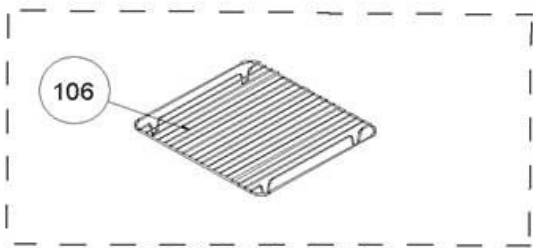

CAVITY ASSEMBLY EXPLODED VIEW

CAVITY ASSEMBLY EXPLODED VIEW

FOR FORCED COOLING

DEEP TRAY GRID
(OPTIONAL)

LOCKED-WITH STOPPER

W. TELESCOPIC RAIL
GRID
(OPTIONAL)

LOCKED

SHALLOW