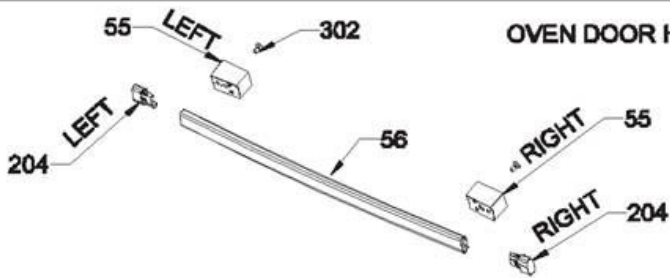

FULL GLASS DOOR ASSEMBLY (FOR FORCED COOLING)

**FULL GLASS DOOR ASSEMBLY
(FOR FORCED COOLING)
GROUP DOOR POSITION NUMBER: 616**

METAL CONTROL PANEL ASSEMBLY

GLASS CONTROL PANEL ASSEMBLY (OPTIONAL)

VESTEL FULL TOUCH GLASS CONTROL PANEL ASSEMBLY (OPTIONAL)

OVEN DOOR HANDLES (OPTIONAL)

CURVED QUADRANGLE

ARC QUADRANGLE

3D QUADRANGLE

FLAT SLICE

FLAT QUADRANGLE

ELLIPSE ARC

D PROFILE ARC, ELECTROLUX