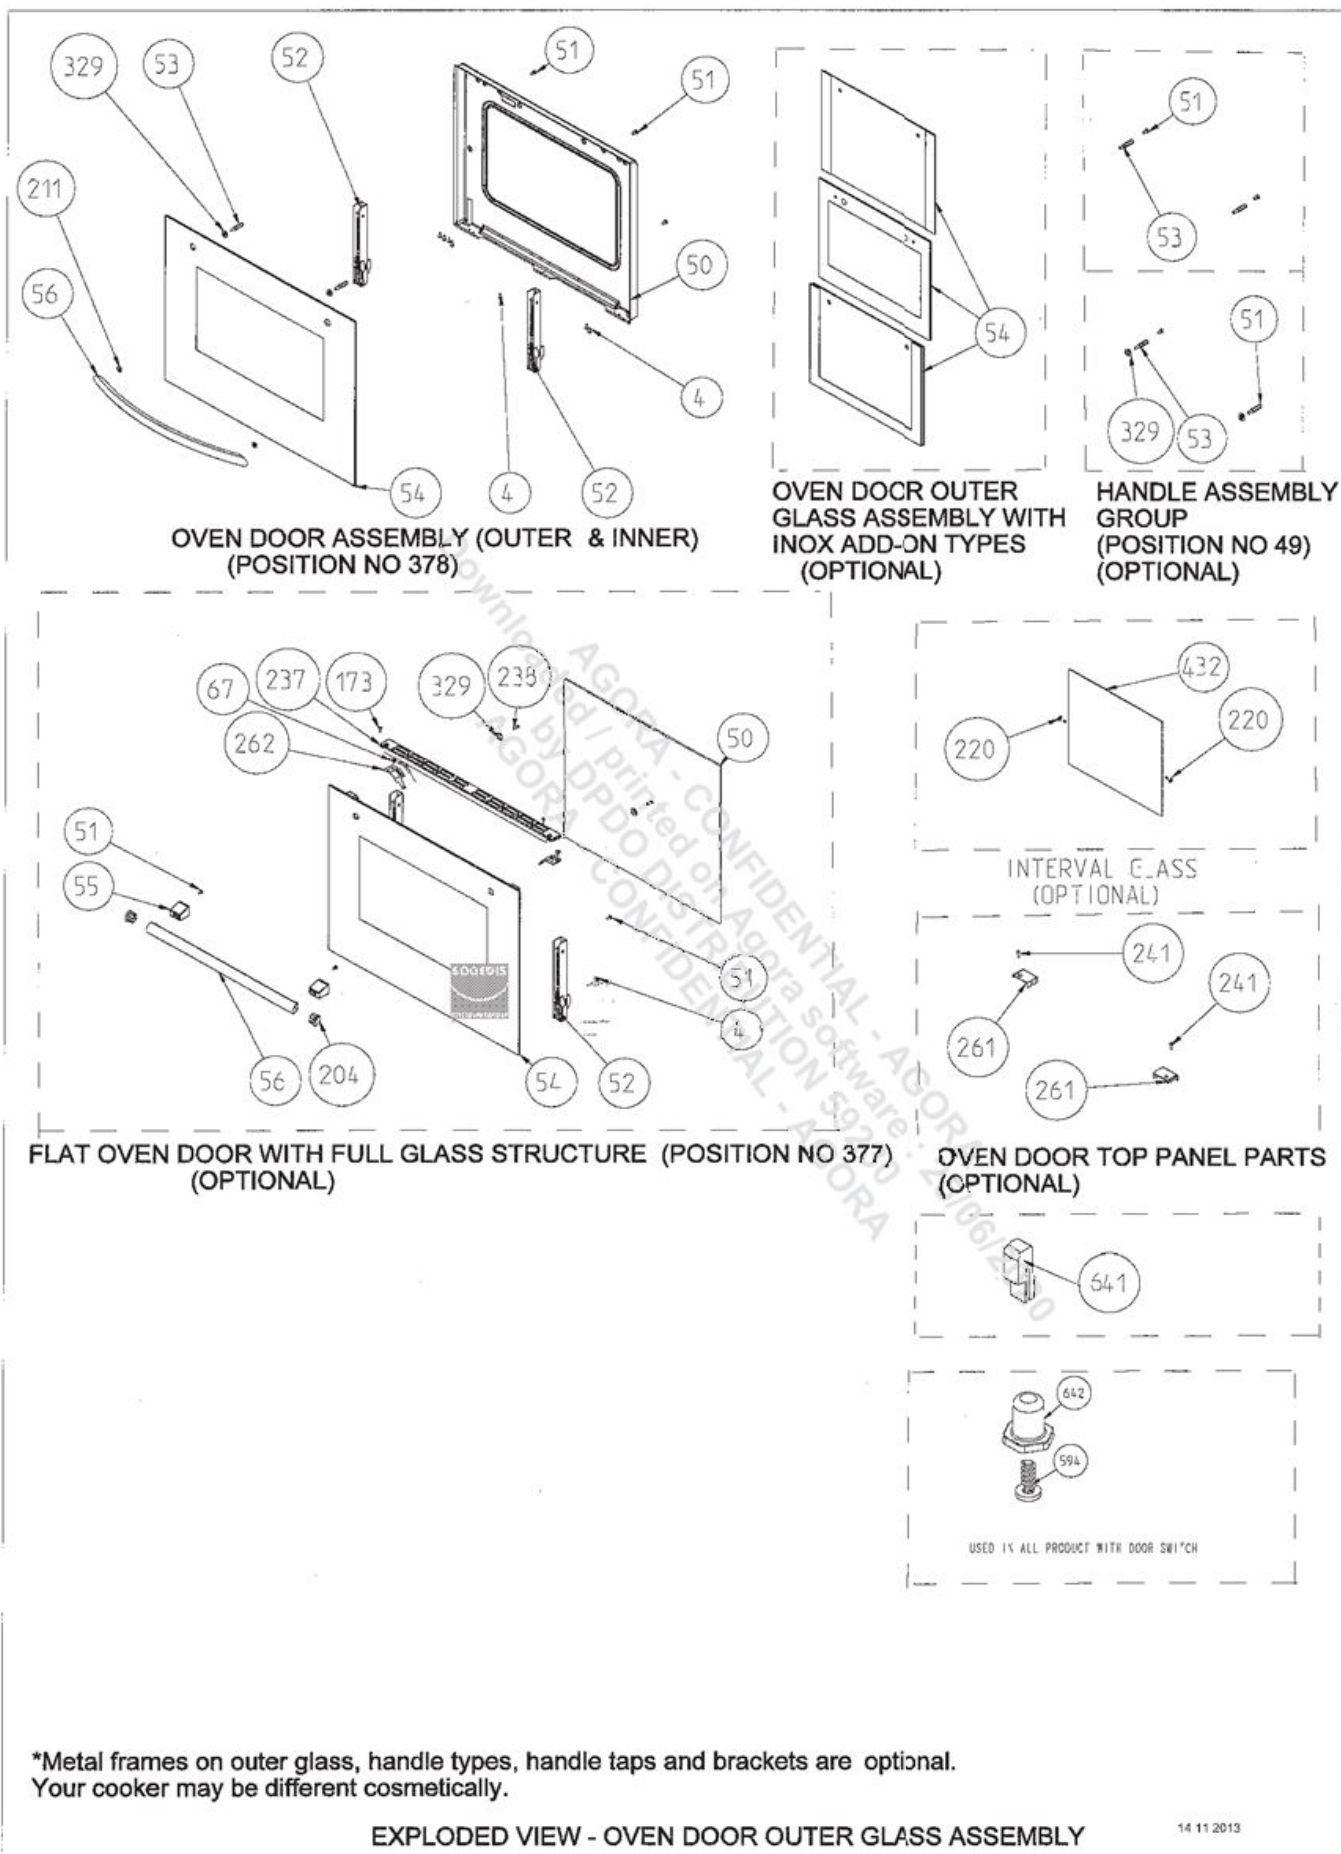

*Metal frames on outer glass, handle types, handle taps and brackets are optional.
Your cooker may be different cosmetically.

EXPLODED VIEW - OVEN DOOR OUTER GLASS ASSEMBLY

14 11 2013