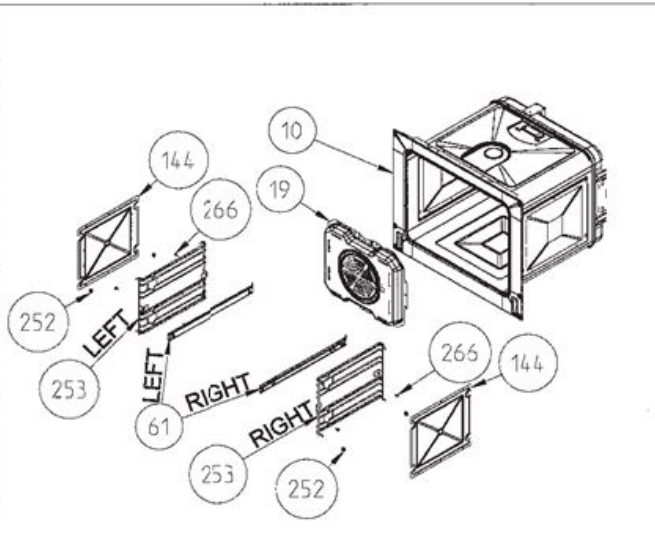

KNOBS (ONLY FOR BUILT-IN - OPTIONAL)

USED IN ALL PRODUCT WITH JOOR SWITCH

WIRE SHELF CAVITY ASSEMBLY
WITH / WITHOUT CATALYTIC PANEL (OPTIONAL)

EXPLODED VIEW - NEW BUILT-IN OVEN ASSEMBLY

17/08/2017

WIRE SHELF CAVITY ASSEMBLY
WITH/ WITHOUT CATALYTIC PANEL
OPTIONAL:DOUBLE TELESCOPIC RAIL (R / L)

WIRE SHELF CAVITY ASSEMBLY
WITH/ WITHOUT CATALYTIC PANEL
OPTIONAL:TELESCOPIC RAIL (R / L)

POSITION NUMBER : 587
WIRE SHELF (SINGLE EXTENSION)
OPTIONAL:DOUBLE TELESCOPIC RAIL (R / L) GROUP

POSITION NUMBER :588
WIRE SHELF (SINGLE EXTENSION)
OPTIONAL: SINGLE TELESCOPIC RAIL (R / L) GROUP