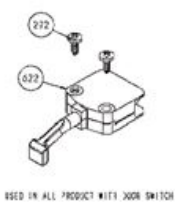

KNOBS (ONLY FOR BUILT-IN - OPTIONAL)

USED IN ALL PRODUCT WITH JOOR SWITCH

WIRE SHELF CAVITY ASSEMBLY
WITH / WITHOUT CATALYTIC PANEL (OPTIONAL)

EXPLODED VIEW - NEW BUILT-IN OVEN ASSEMBLY

17/08/2017

WIRE SHELF CAVITY ASSEMBLY
WITH/ WITHOUT CATALYTIC PANEL
OPTIONAL:DOUBLE TELESCOPIC RAIL (R / L)

WIRE SHELF CAVITY ASSEMBLY
WITH/ WITHOUT CATALYTIC PANEL
OPTIONAL:TELESCOPIC RAIL (R / L)

POSITION NUMBER : 587
WIRE SHELF (SINGLE EXTENSION)
OPTIONAL:DOUBLE TELESCOPIC RAIL (R / L) GROUP

POSITION NUMBER :588
WIRE SHELF (SINGLE EXTENSION)
OPTIONAL: SINGLE TELESCOPIC RAIL (R / L) GROUP

POSITION NUMBER : 585
WIRE SHELF (FULL EXTENSION)
OPTIONAL:DOUBLE TELESCOPIC RAIL (R / L) GROUP

POSITION NUMBER: 586
WIRE SHELF (FULL EXTENSION)
OPTIONAL: SINGLE TELESCOPIC RAIL (R / L) GROUP

EXPLODED VIEW -CAVITY ASSEMBLY