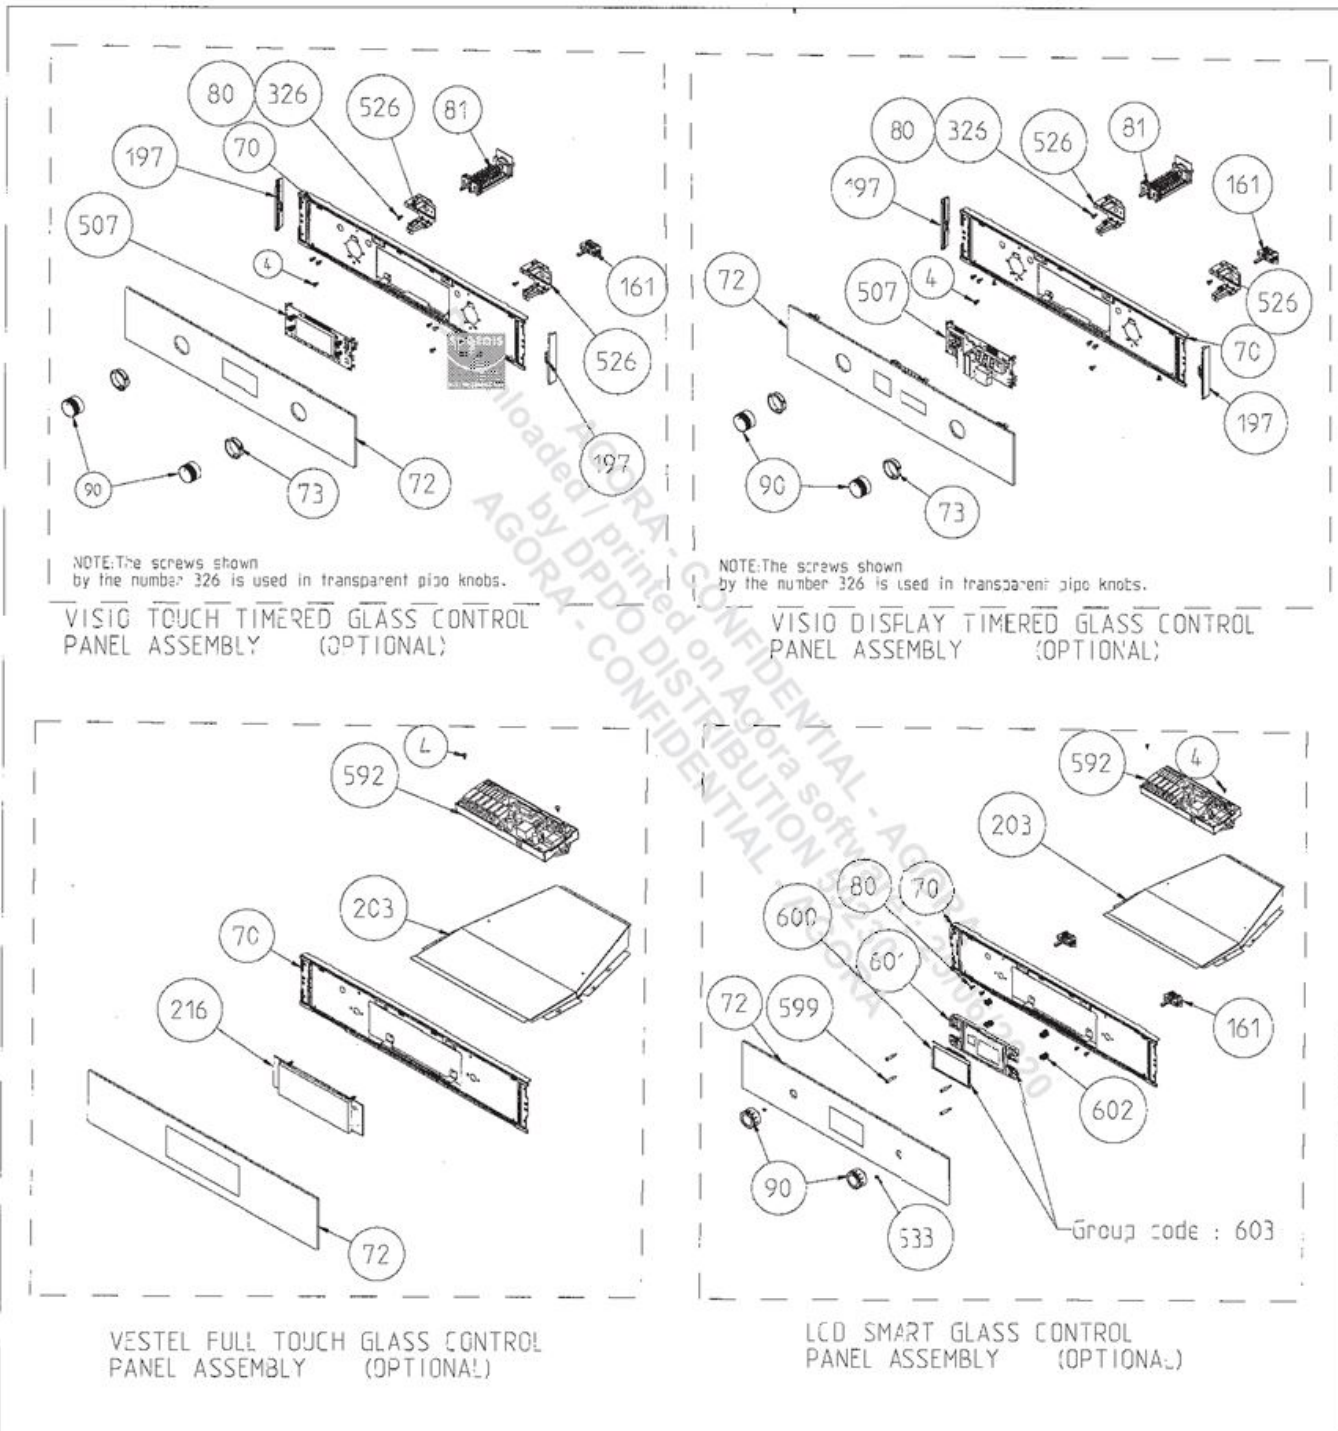

POSITION NUMBER : 585
WIRE SHELF (FULL EXTENSION)
OPTIONAL:DOUBLE TELESCOPIC RAIL (R / L) GROUP

POSITION NUMBER: 586
WIRE SHELF (FULL EXTENSION)
OPTIONAL: SINGLE TELESCOPIC RAIL (R / L) GROUP

EXPLODED VIEW -CAVITY ASSEMBLY

22/12/2014

*Metal frames on outer glass, handle types, handle taps and brackets are optional.
Your cooker may be different cosmetically.

EXPLODED VIEW - OVEN DOOR OUTER GLASS ASSEMBLY

14 11 2013

BUILT-IN OVEN FULL GLASS OVEN DOOR

VISIO TOUCH TIMERED GLASS CONTROL PANEL ASSEMBLY (OPTIONAL)

VISIO DISPLAY TIMERED GLASS CONTROL PANEL ASSEMBLY (OPTIONAL)

VESTEL FULL TOUCH GLASS CONTROL PANEL ASSEMBLY (OPTIONAL)

LCD SMART GLASS CONTROL PANEL ASSEMBLY (OPTIONAL)