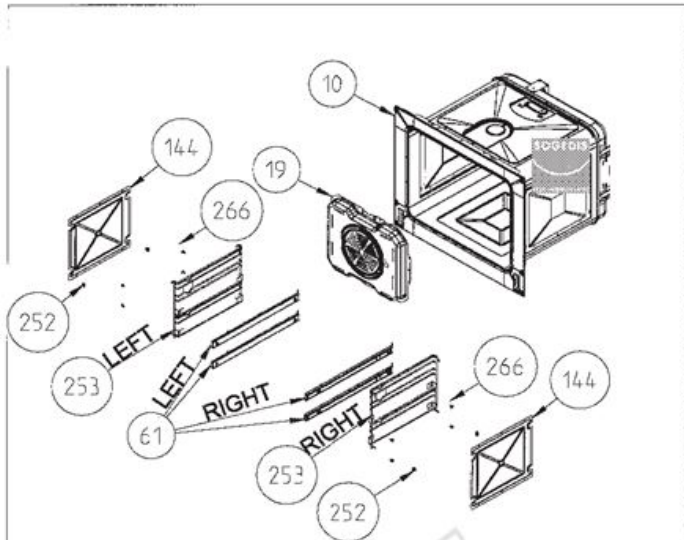

KNOBS (ONLY FOR BUILT-IN - OPTIONAL)

USED IN ALL PRODUCT WITH JOOR SWITCH

WIRE SHELF CAVITY ASSEMBLY
WITH / WITHOUT CATALYTIC PANEL (OPTIONAL)

EXPLODED VIEW - NEW BUILT-IN OVEN ASSEMBLY

17/08/2017

WIRE SHELF CAVITY ASSEMBLY
WITH/ WITHOUT CATALYTIC PANEL
OPTIONAL:DOUBLE TELESCOPIC RAIL (R / L)

WIRE SHELF CAVITY ASSEMBLY
WITH/ WITHOUT CATALYTIC PANEL
OPTIONAL:TELESCOPIC RAIL (R / L)

POSITION NUMBER : 587
WIRE SHELF (SINGLE EXTENSION)
OPTIONAL:DOUBLE TELESCOPIC RAIL (R / L) GROUP

POSITION NUMBER :588
WIRE SHELF (SINGLE EXTENSION)
OPTIONAL: SINGLE TELESCOPIC RAIL (R / L) GROUP