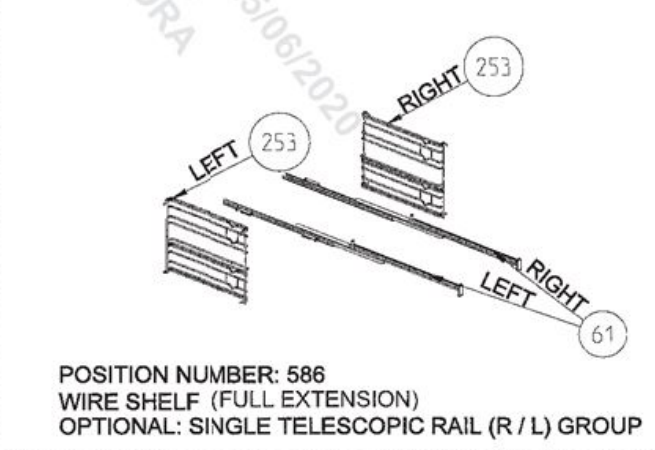

WIRE SHELF CAVITY ASSEMBLY
WITH/ WITHOUT CATALYTIC PANEL
OPTIONAL:TELESCOPIC RAIL (R / L)

POSITION NUMBER : 587
WIRE SHELF (SINGLE EXTENSION)
OPTIONAL:DOUBLE TELESCOPIC RAIL (R / L) GROUP

POSITION NUMBER :588
WIRE SHELF (SINGLE EXTENSION)
OPTIONAL: SINGLE TELESCOPIC RAIL (R / L) GROUP

POSITION NUMBER : 585
WIRE SHELF (FULL EXTENSION)
OPTIONAL:DOUBLE TELESCOPIC RAIL (R / L) GROUP

POSITION NUMBER: 586
WIRE SHELF (FULL EXTENSION)
OPTIONAL: SINGLE TELESCOPIC RAIL (R / L) GROUP

EXPLODED VIEW -CAVITY ASSEMBLY