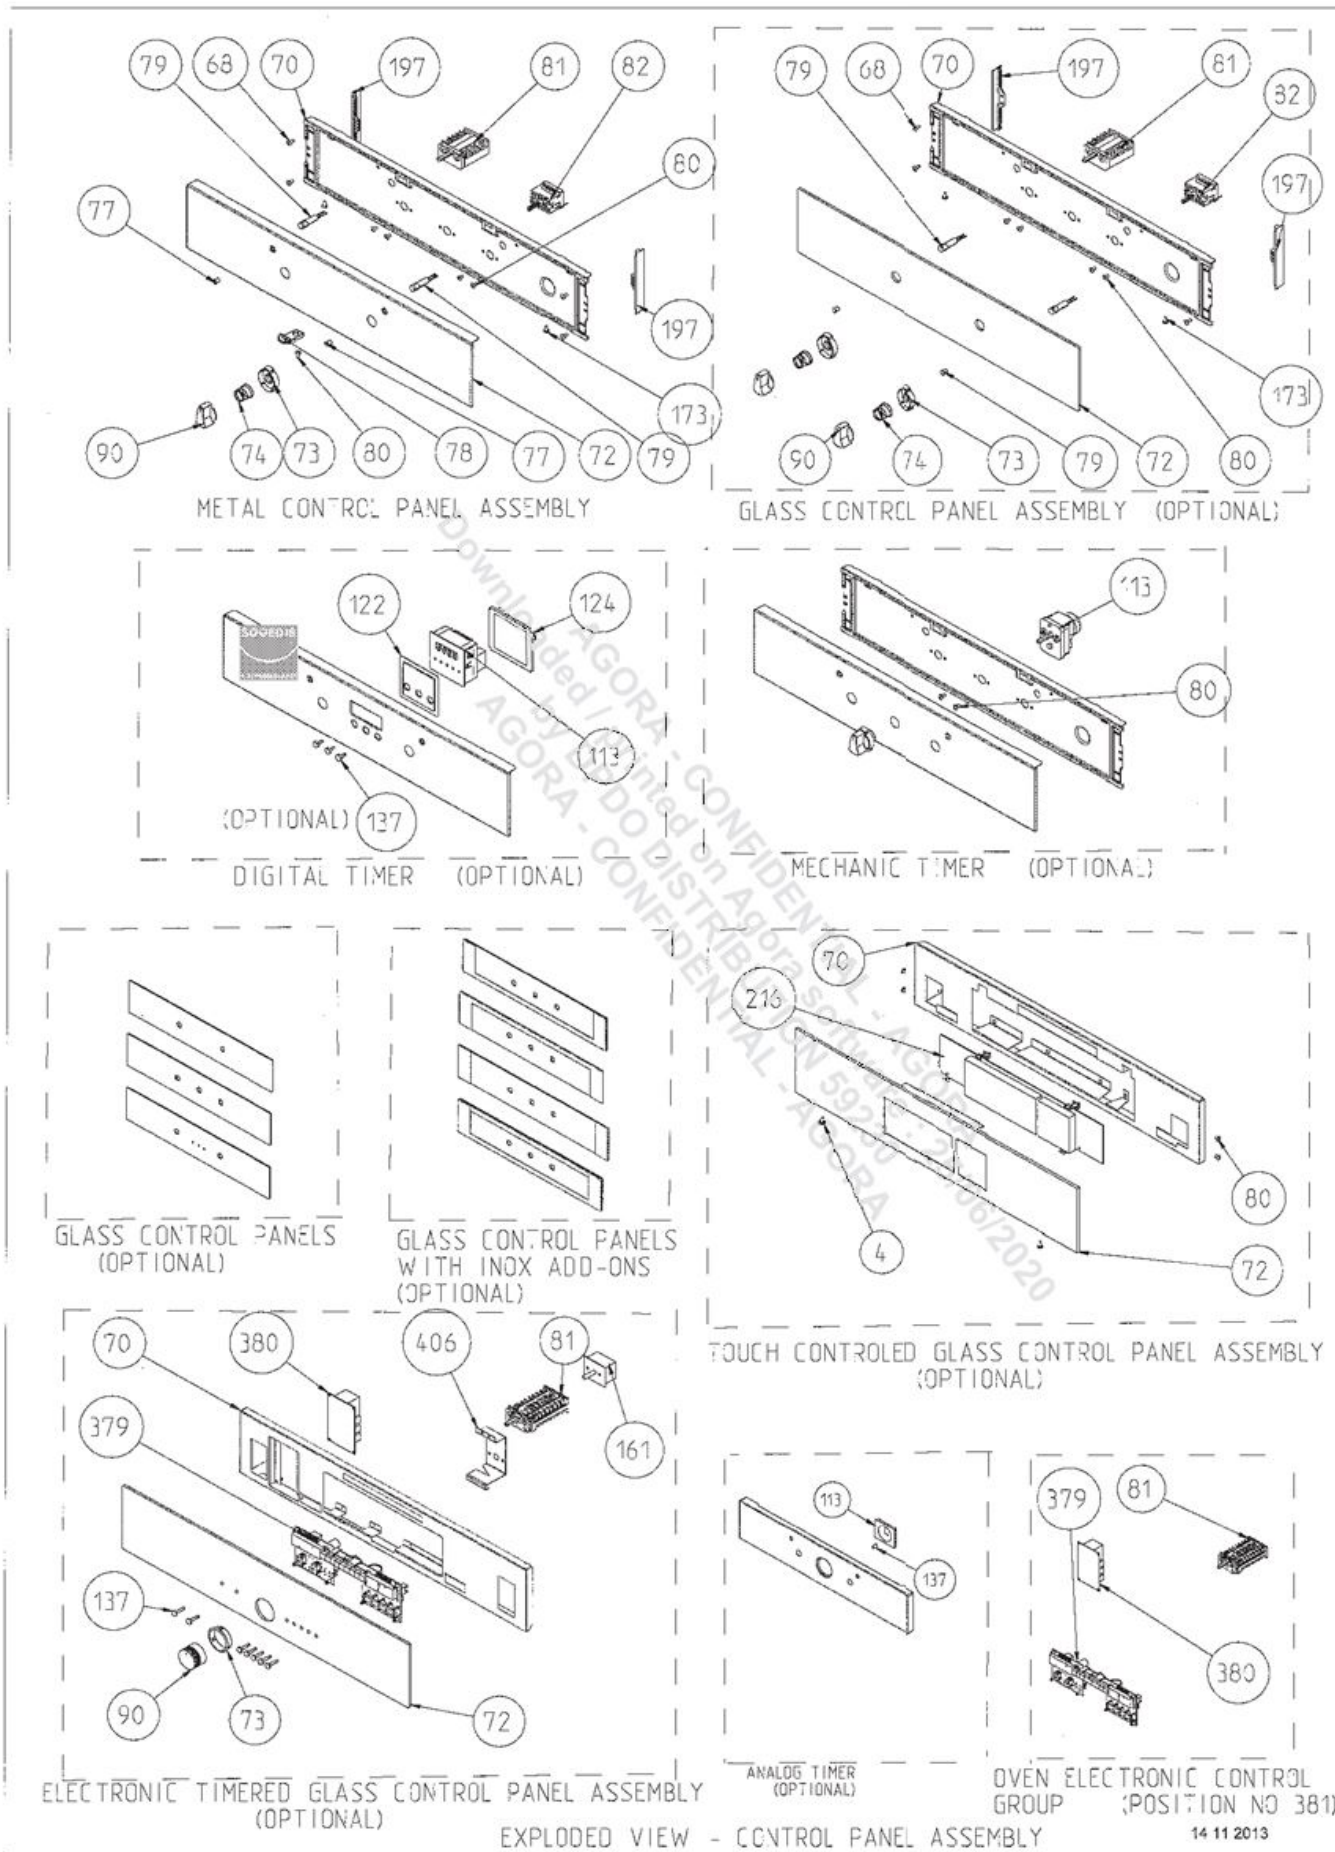

POSITION NUMBER : 585
WIRE SHELF (FULL EXTENSION)
OPTIONAL:DOUBLE TELESCOPIC RAIL (R / L) GROUP

POSITION NUMBER: 586
WIRE SHELF (FULL EXTENSION)
OPTIONAL: SINGLE TELESCOPIC RAIL (R / L) GROUP

EXPLODED VIEW -CAVITY ASSEMBLY

22/12/2014

*Metal frames on outer glass, handle types, handle taps and brackets are optional.
Your cooker may be different cosmetically.

EXPLODED VIEW - OVEN DOOR OUTER GLASS ASSEMBLY

14 11 2013

BUILT-IN OVEN FULL GLASS OVEN DOOR

VISIO TOUCH TIMERED GLASS CONTROL PANEL ASSEMBLY (OPTIONAL)

VISIO DISPLAY TIMERED GLASS CONTROL PANEL ASSEMBLY (OPTIONAL)

VESTEL FULL TOUCH GLASS CONTROL PANEL ASSEMBLY (OPTIONAL)

LCD SMART GLASS CONTROL PANEL ASSEMBLY (OPTIONAL)