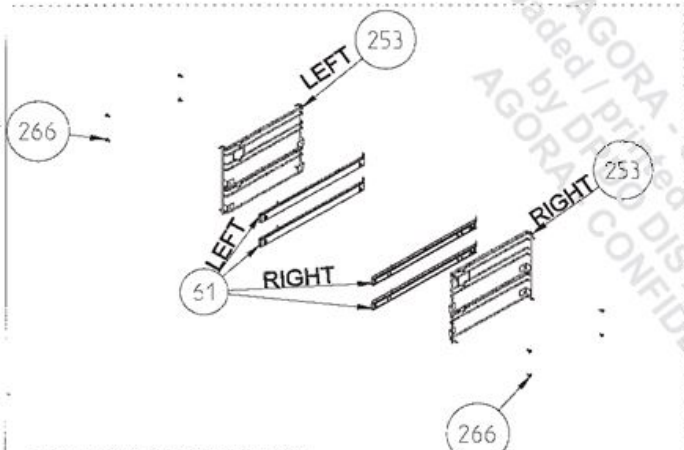

KNOBS (ONLY FOR BUILT-IN - OPTIONAL)

USED IN ALL PRODUCT WITH JOOR SWITCH

WIRE SHELF CAVITY ASSEMBLY
WITH / WITHOUT CATALYTIC PANEL (OPTIONAL)

EXPLODED VIEW - NEW BUILT-IN OVEN ASSEMBLY

17/08/2017

WIRE SHELF CAVITY ASSEMBLY
WITH/ WITHOUT CATALYTIC PANEL
OPTIONAL:DOUBLE TELESCOPIC RAIL (R / L)

WIRE SHELF CAVITY ASSEMBLY
WITH/ WITHOUT CATALYTIC PANEL
OPTIONAL:TELESCOPIC RAIL (R / L)

POSITION NUMBER : 587
WIRE SHELF (SINGLE EXTENSION)
OPTIONAL:DOUBLE TELESCOPIC RAIL (R / L) GROUP

POSITION NUMBER :588
WIRE SHELF (SINGLE EXTENSION)
OPTIONAL: SINGLE TELESCOPIC RAIL (R / L) GROUP

POSITION NUMBER : 585
WIRE SHELF (FULL EXTENSION)
OPTIONAL:DOUBLE TELESCOPIC RAIL (R / L) GROUP

POSITION NUMBER: 586
WIRE SHELF (FULL EXTENSION)
OPTIONAL: SINGLE TELESCOPIC RAIL (R / L) GROUP

EXPLODED VIEW -CAVITY ASSEMBLY