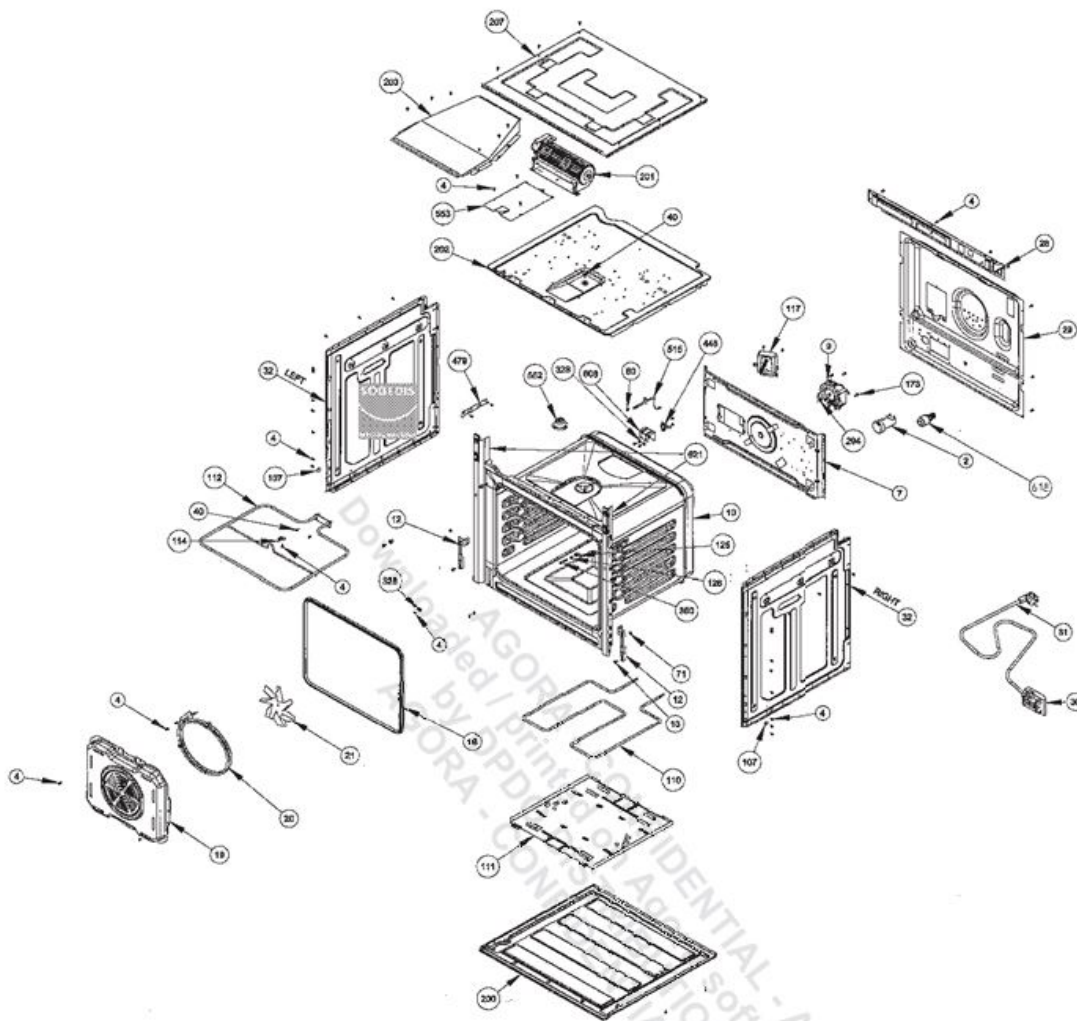

KNOBS (ONLY FOR BUILT-IN - OPTIONAL)

USED IN ALL PRODUCT WITH JOOR SWITCH

WIRE SHELF CAVITY ASSEMBLY
WITH / WITHOUT CATALYTIC PANEL (OPTIONAL)

EXPLODED VIEW - NEW BUILT-IN OVEN ASSEMBLY

17/08/2017

WIRE SHELF CAVITY ASSEMBLY
WITH/ WITHOUT CATALYTIC PANEL
OPTIONAL:DOUBLE TELESCOPIC RAIL (R / L)