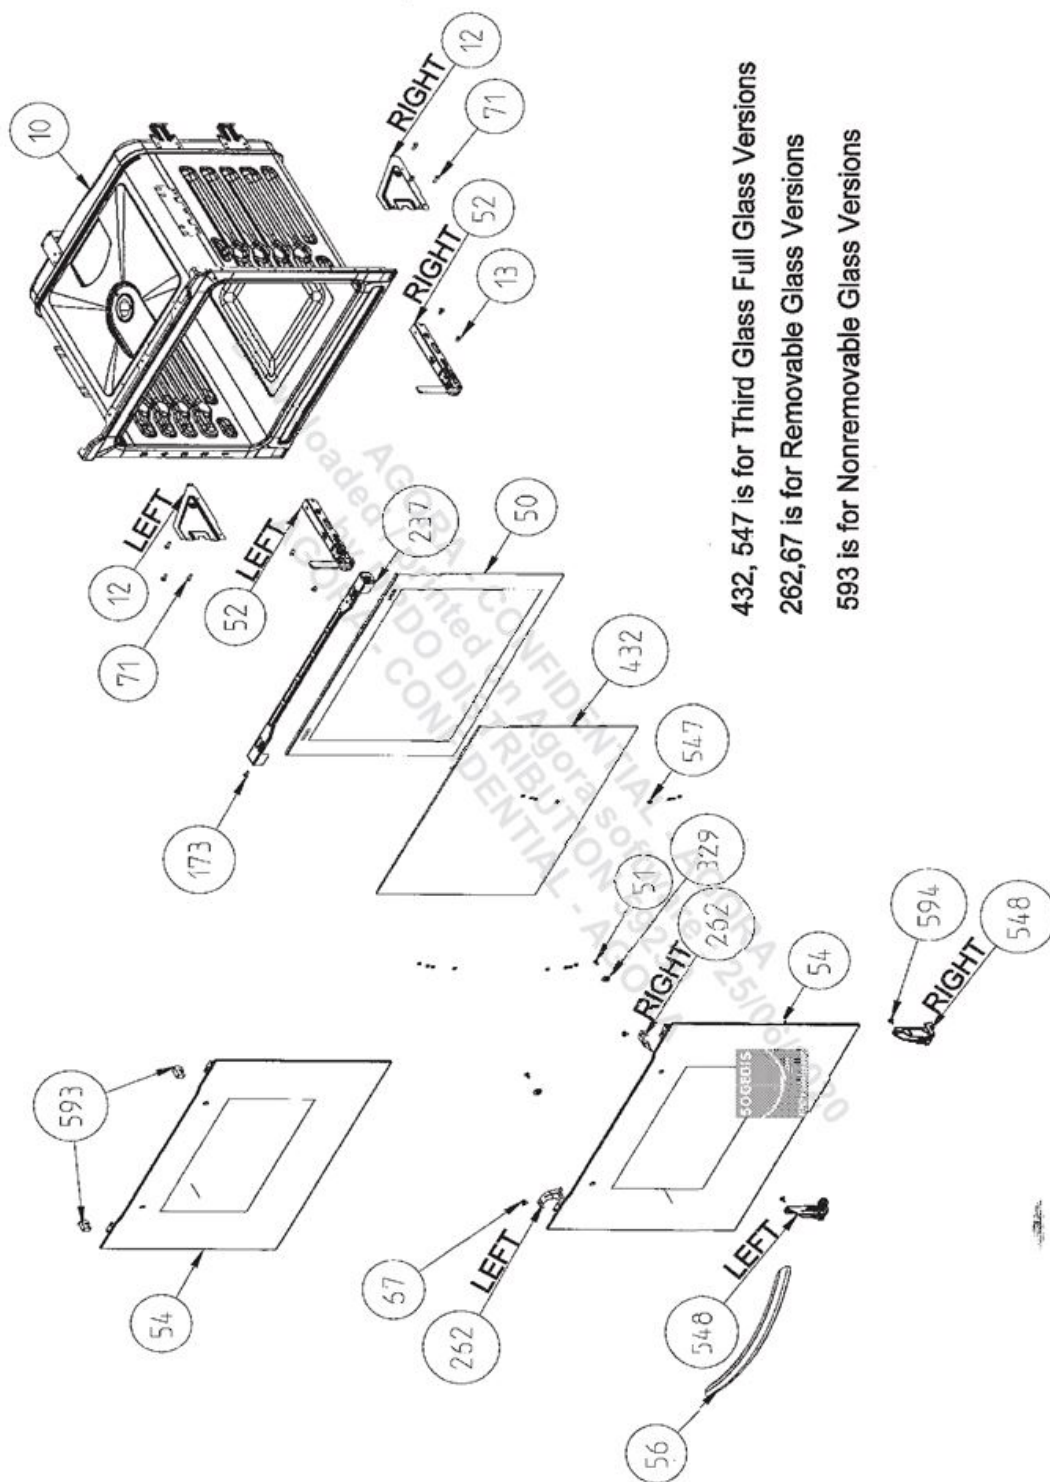

POSITION NUMBER : 585
WIRE SHELF (FULL EXTENSION)
OPTIONAL:DOUBLE TELESCOPIC RAIL (R / L) GROUP

POSITION NUMBER: 586
WIRE SHELF (FULL EXTENSION)
OPTIONAL: SINGLE TELESCOPIC RAIL (R / L) GROUP

EXPLODED VIEW -CAVITY ASSEMBLY

22/12/2014

*Metal frames on outer glass, handle types, handle taps and brackets are optional.
Your cooker may be different cosmetically.

EXPLODED VIEW - OVEN DOOR OUTER GLASS ASSEMBLY

14 11 2013

BUILT-IN OVEN FULL GLASS OVEN DOOR

VISIO TOUCH TIMERED GLASS CONTROL PANEL ASSEMBLY (OPTIONAL)

VISIO DISPLAY TIMERED GLASS CONTROL PANEL ASSEMBLY (OPTIONAL)

VESTEL FULL TOUCH GLASS CONTROL PANEL ASSEMBLY (OPTIONAL)

LCD SMART GLASS CONTROL PANEL ASSEMBLY (OPTIONAL)