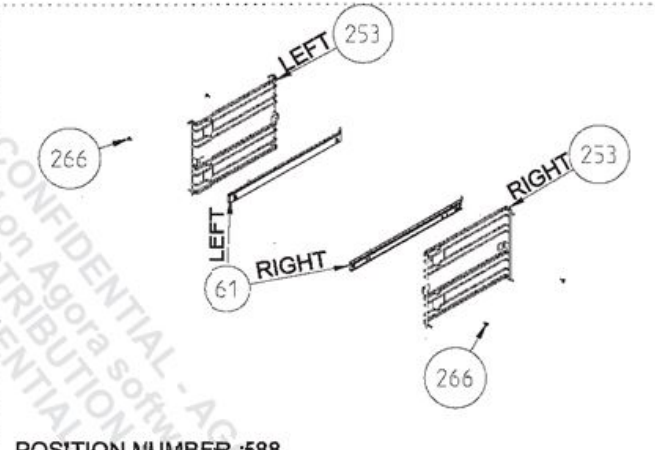

KNOBS (ONLY FOR BUILT-IN - OPTIONAL)

USED IN ALL PRODUCT WITH JOOR SWITCH

WIRE SHELF CAVITY ASSEMBLY
WITH / WITHOUT CATALYTIC PANEL (OPTIONAL)

EXPLODED VIEW - NEW BUILT-IN OVEN ASSEMBLY

17/08/2017

WIRE SHELF CAVITY ASSEMBLY
WITH/ WITHOUT CATALYTIC PANEL
OPTIONAL:DOUBLE TELESCOPIC RAIL (R / L)

WIRE SHELF CAVITY ASSEMBLY
WITH/ WITHOUT CATALYTIC PANEL
OPTIONAL:TELESCOPIC RAIL (R / L)

POSITION NUMBER : 587
WIRE SHELF (SINGLE EXTENSION)
OPTIONAL:DOUBLE TELESCOPIC RAIL (R / L) GROUP

POSITION NUMBER :588
WIRE SHELF (SINGLE EXTENSION)
OPTIONAL: SINGLE TELESCOPIC RAIL (R / L) GROUP

POSITION NUMBER : 585
WIRE SHELF (FULL EXTENSION)
OPTIONAL:DOUBLE TELESCOPIC RAIL (R / L) GROUP

POSITION NUMBER: 586
WIRE SHELF (FULL EXTENSION)
OPTIONAL: SINGLE TELESCOPIC RAIL (R / L) GROUP

EXPLODED VIEW -CAVITY ASSEMBLY