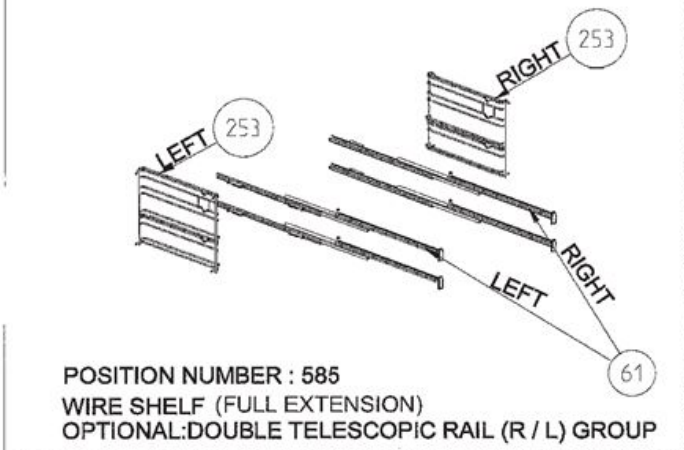

KNOBS (ONLY FOR BUILT-IN - OPTIONAL)

USED IN ALL PRODUCT WITH JOOR SWITCH

WIRE SHELF CAVITY ASSEMBLY
WITH / WITHOUT CATALYTIC PANEL (OPTIONAL)

EXPLODED VIEW - NEW BUILT-IN OVEN ASSEMBLY

17/08/2017

WIRE SHELF CAVITY ASSEMBLY
WITH/ WITHOUT CATALYTIC PANEL
OPTIONAL:DOUBLE TELESCOPIC RAIL (R / L)

WIRE SHELF CAVITY ASSEMBLY
WITH/ WITHOUT CATALYTIC PANEL
OPTIONAL:TELESCOPIC RAIL (R / L)

POSITION NUMBER : 587
WIRE SHELF (SINGLE EXTENSION)
OPTIONAL:DOUBLE TELESCOPIC RAIL (R / L) GROUP

POSITION NUMBER :588
WIRE SHELF (SINGLE EXTENSION)
OPTIONAL: SINGLE TELESCOPIC RAIL (R / L) GROUP