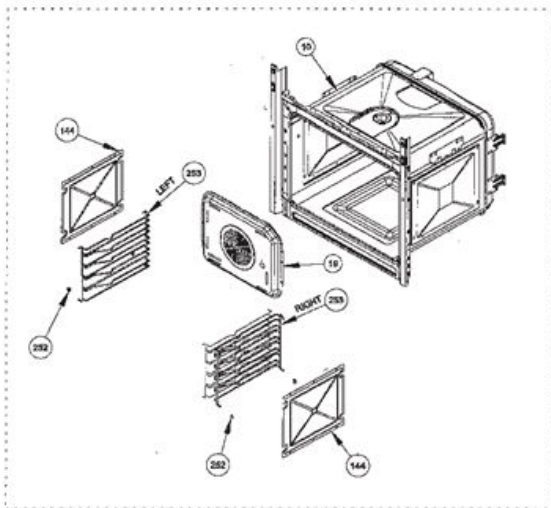

KNOBS (ONLY FOR BUILT-IN - OPTIONAL)

USED IN ALL PRODUCT WITH JOOR SWITCH

WIRE SHELF CAVITY ASSEMBLY
WITH / WITHOUT CATALYTIC PANEL (OPTIONAL)

EXPLODED VIEW - NEW BUILT-IN OVEN ASSEMBLY

17/08/2017

WIRE SHELF CAVITY ASSEMBLY
WITH/ WITHOUT CATALYTIC PANEL
OPTIONAL:DOUBLE TELESCOPIC RAIL (R / L)

WIRE SHELF CAVITY ASSEMBLY
WITH/ WITHOUT CATALYTIC PANEL
OPTIONAL:TELESCOPIC RAIL (R / L)

POSITION NUMBER : 587
WIRE SHELF (SINGLE EXTENSION)
OPTIONAL:DOUBLE TELESCOPIC RAIL (R / L) GROUP

POSITION NUMBER :588
WIRE SHELF (SINGLE EXTENSION)
OPTIONAL: SINGLE TELESCOPIC RAIL (R / L) GROUP