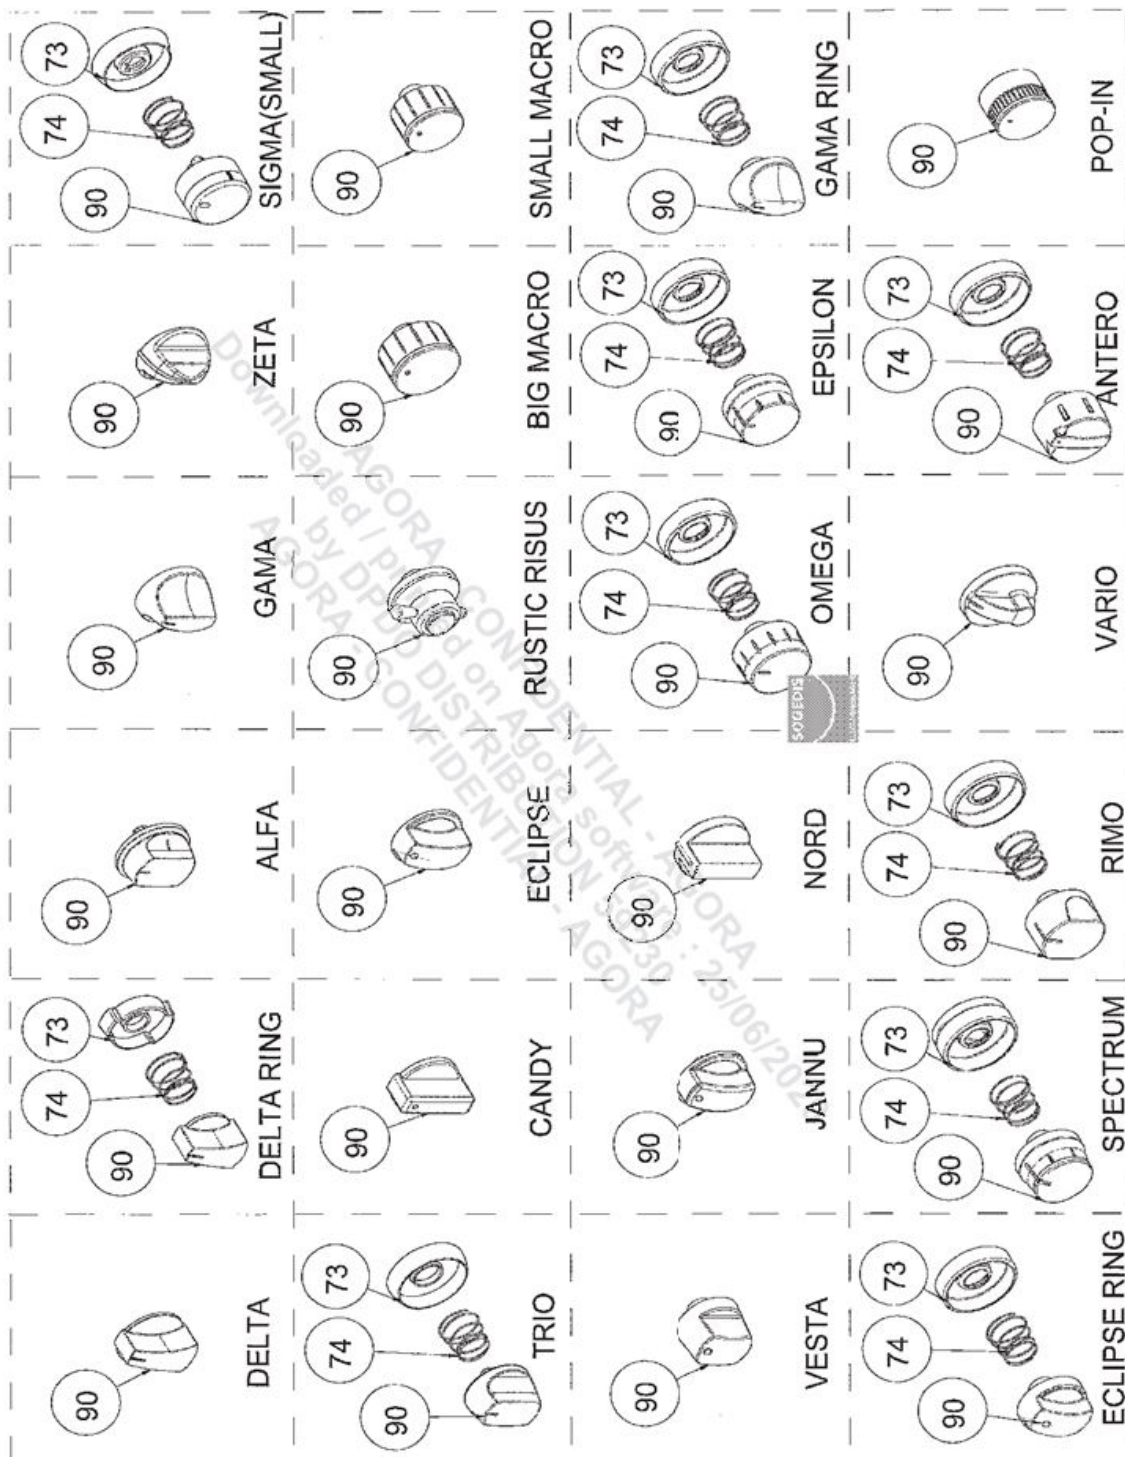

KNOBS (ONLY FOR BUILT-IN - OPTIONAL)

USED IN ALL PRODUCT WITH JOOR SWITCH

WIRE SHELF CAVITY ASSEMBLY
WITH / WITHOUT CATALYTIC PANEL (OPTIONAL)

EXPLODED VIEW - NEW BUILT-IN OVEN ASSEMBLY

17/08/2017

WIRE SHELF CAVITY ASSEMBLY
WITH/ WITHOUT CATALYTIC PANEL
OPTIONAL:DOUBLE TELESCOPIC RAIL (R / L)

WIRE SHELF CAVITY ASSEMBLY
WITH/ WITHOUT CATALYTIC PANEL
OPTIONAL:TELESCOPIC RAIL (R / L)

POSITION NUMBER : 587
WIRE SHELF (SINGLE EXTENSION)
OPTIONAL:DOUBLE TELESCOPIC RAIL (R / L) GROUP

POSITION NUMBER :588
WIRE SHELF (SINGLE EXTENSION)
OPTIONAL: SINGLE TELESCOPIC RAIL (R / L) GROUP