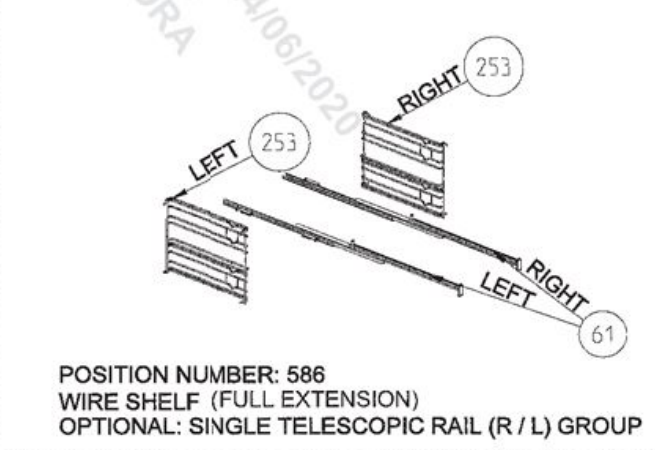

WIRE SHELF CAVITY ASSEMBLY  
WITH/ WITHOUT CATALYTIC PANEL  
OPTIONAL:TELESCOPIC RAIL (R / L)

POSITION NUMBER : 587  
WIRE SHELF (SINGLE EXTENSION)  
OPTIONAL:DOUBLE TELESCOPIC RAIL (R / L) GROUP

POSITION NUMBER :588  
WIRE SHELF (SINGLE EXTENSION)  
OPTIONAL: SINGLE TELESCOPIC RAIL (R / L) GROUP

POSITION NUMBER : 585  
WIRE SHELF (FULL EXTENSION)  
OPTIONAL:DOUBLE TELESCOPIC RAIL (R / L) GROUP

POSITION NUMBER: 586  
WIRE SHELF (FULL EXTENSION)  
OPTIONAL: SINGLE TELESCOPIC RAIL (R / L) GROUP

EXPLODED VIEW -CAVITY ASSEMBLY