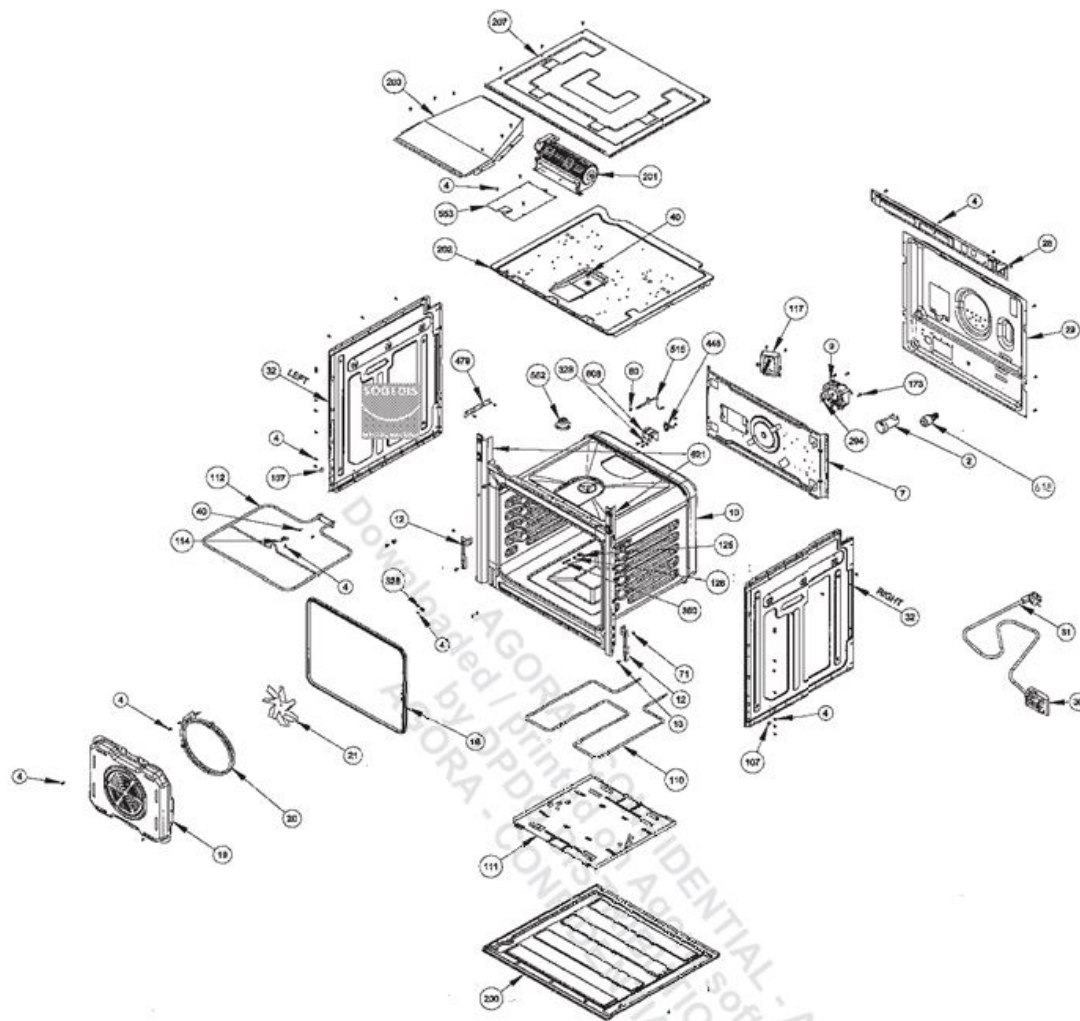

KNOBS ( ONLY FOR BUILT-IN - OPTIONAL )

WIRE SHELF CAVITY ASSEMBLY  
WITH / WITHOUT CATALYTIC PANEL (OPTIONAL)

EXPLODED VIEW - NEW BUILT-IN OVEN ASSEMBLY

17/08/2017

WIRE SHELF CAVITY ASSEMBLY  
WITH/ WITHOUT CATALYTIC PANEL  
OPTIONAL:DOUBLE TELESCOPIC RAIL (R / L)