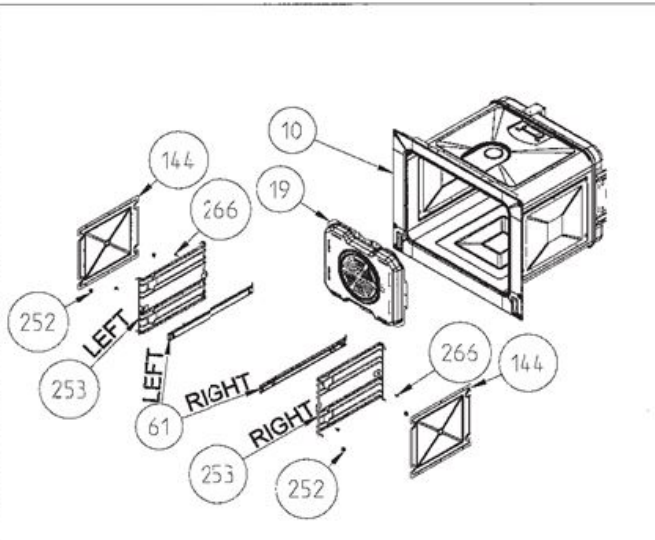

KNOBS ( ONLY FOR BUILT-IN - OPTIONAL )

WIRE SHELF CAVITY ASSEMBLY  
WITH / WITHOUT CATALYTIC PANEL (OPTIONAL)

EXPLODED VIEW - NEW BUILT-IN OVEN ASSEMBLY

17/08/2017

WIRE SHELF CAVITY ASSEMBLY  
WITH/ WITHOUT CATALYTIC PANEL  
OPTIONAL:DOUBLE TELESCOPIC RAIL (R / L)

WIRE SHELF CAVITY ASSEMBLY  
WITH/ WITHOUT CATALYTIC PANEL  
OPTIONAL:TELESCOPIC RAIL (R / L)

POSITION NUMBER : 587  
WIRE SHELF (SINGLE EXTENSION)  
OPTIONAL:DOUBLE TELESCOPIC RAIL (R / L) GROUP

POSITION NUMBER :588  
WIRE SHELF (SINGLE EXTENSION)  
OPTIONAL: SINGLE TELESCOPIC RAIL (R / L) GROUP

POSITION NUMBER : 585  
WIRE SHELF (FULL EXTENSION)  
OPTIONAL:DOUBLE TELESCOPIC RAIL (R / L) GROUP

POSITION NUMBER: 586  
WIRE SHELF (FULL EXTENSION)  
OPTIONAL: SINGLE TELESCOPIC RAIL (R / L) GROUP

EXPLODED VIEW -CAVITY ASSEMBLY