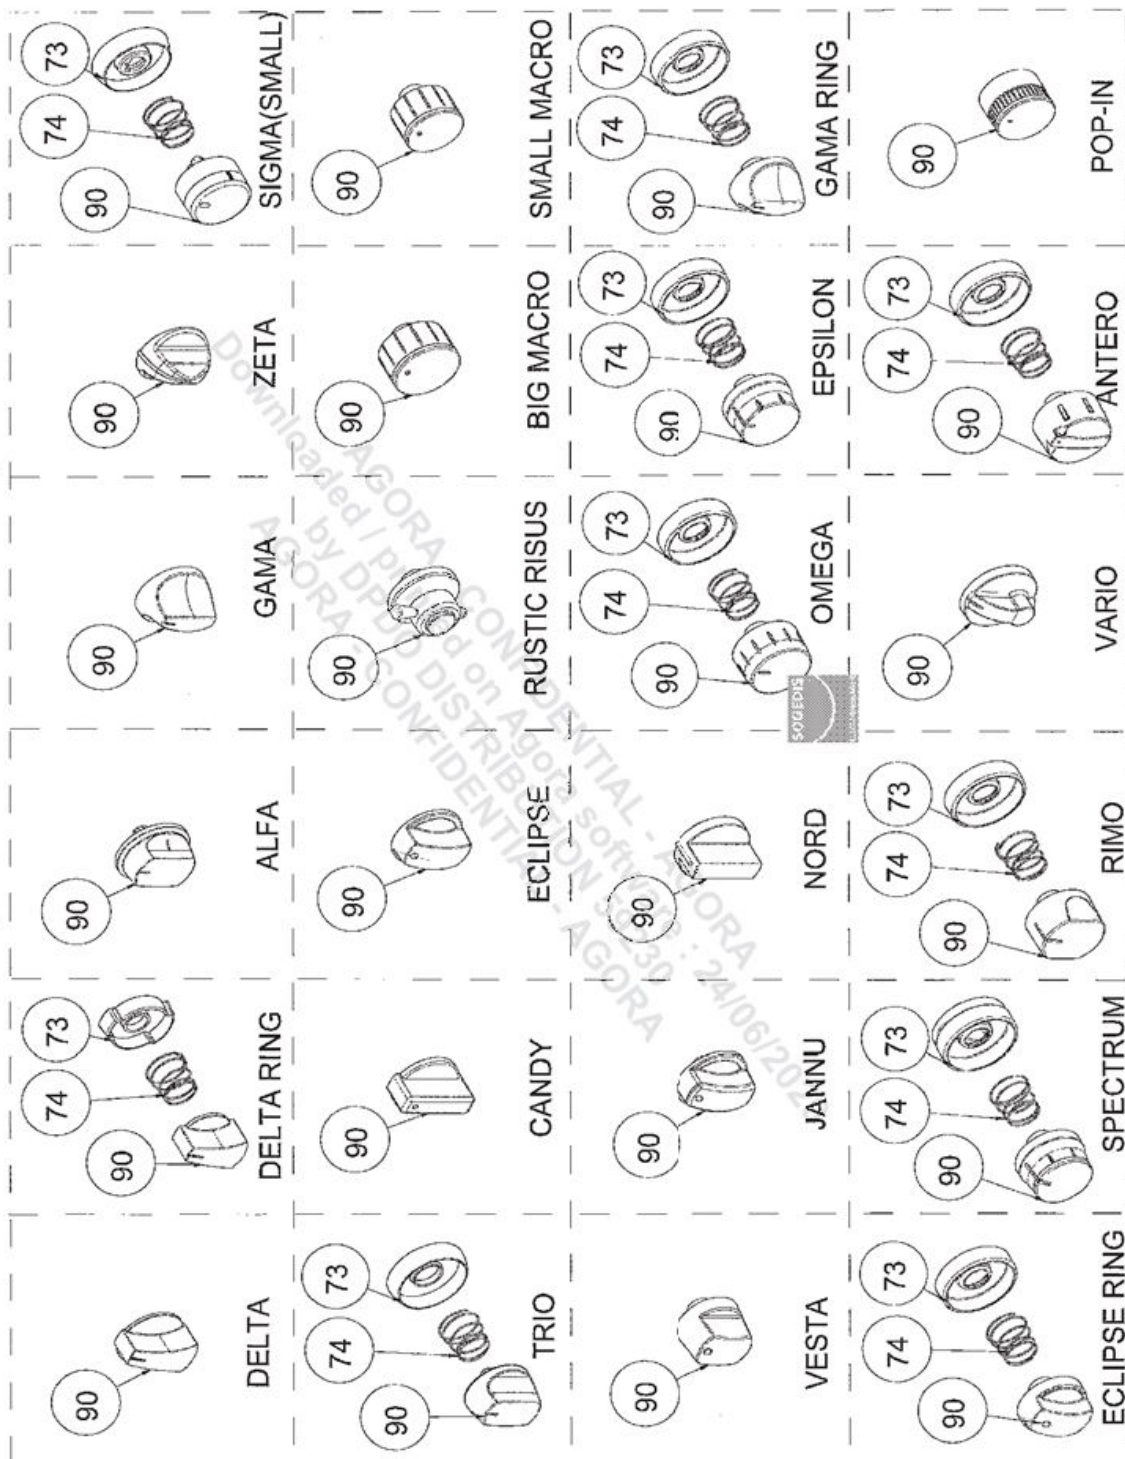

KNOBS ( ONLY FOR BUILT-IN - OPTIONAL )

WIRE SHELF CAVITY ASSEMBLY  
WITH / WITHOUT CATALYTIC PANEL (OPTIONAL)

EXPLODED VIEW - NEW BUILT-IN OVEN ASSEMBLY

17/08/2017

WIRE SHELF CAVITY ASSEMBLY  
WITH/ WITHOUT CATALYTIC PANEL  
OPTIONAL:DOUBLE TELESCOPIC RAIL (R / L)

WIRE SHELF CAVITY ASSEMBLY  
WITH/ WITHOUT CATALYTIC PANEL  
OPTIONAL:TELESCOPIC RAIL (R / L)

POSITION NUMBER : 587  
WIRE SHELF (SINGLE EXTENSION)  
OPTIONAL:DOUBLE TELESCOPIC RAIL (R / L) GROUP

POSITION NUMBER :588  
WIRE SHELF (SINGLE EXTENSION)  
OPTIONAL: SINGLE TELESCOPIC RAIL (R / L) GROUP