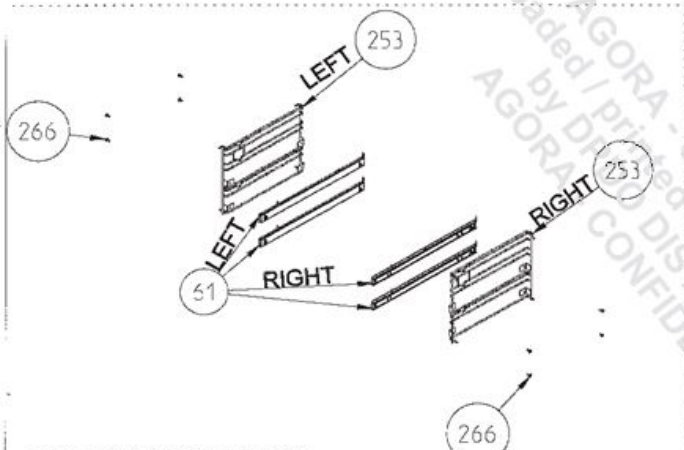

KNOBS ( ONLY FOR BUILT-IN - OPTIONAL )

WIRE SHELF CAVITY ASSEMBLY  
WITH / WITHOUT CATALYTIC PANEL (OPTIONAL)

EXPLODED VIEW - NEW BUILT-IN OVEN ASSEMBLY

17/08/2017

WIRE SHELF CAVITY ASSEMBLY  
WITH/ WITHOUT CATALYTIC PANEL  
OPTIONAL:DOUBLE TELESCOPIC RAIL (R / L)

WIRE SHELF CAVITY ASSEMBLY  
WITH/ WITHOUT CATALYTIC PANEL  
OPTIONAL:TELESCOPIC RAIL (R / L)

POSITION NUMBER : 587  
WIRE SHELF (SINGLE EXTENSION)  
OPTIONAL:DOUBLE TELESCOPIC RAIL (R / L) GROUP

POSITION NUMBER :588  
WIRE SHELF (SINGLE EXTENSION)  
OPTIONAL: SINGLE TELESCOPIC RAIL (R / L) GROUP

POSITION NUMBER : 585  
WIRE SHELF (FULL EXTENSION)  
OPTIONAL:DOUBLE TELESCOPIC RAIL (R / L) GROUP

POSITION NUMBER: 586  
WIRE SHELF (FULL EXTENSION)  
OPTIONAL: SINGLE TELESCOPIC RAIL (R / L) GROUP

EXPLODED VIEW -CAVITY ASSEMBLY