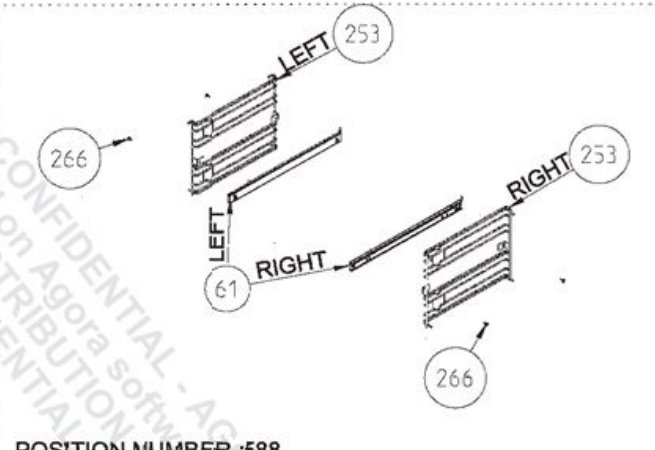

KNOBS ( ONLY FOR BUILT-IN - OPTIONAL )

WIRE SHELF CAVITY ASSEMBLY  
WITH / WITHOUT CATALYTIC PANEL (OPTIONAL)

EXPLODED VIEW - NEW BUILT-IN OVEN ASSEMBLY

17/08/2017

WIRE SHELF CAVITY ASSEMBLY  
WITH/ WITHOUT CATALYTIC PANEL  
OPTIONAL:DOUBLE TELESCOPIC RAIL (R / L)

WIRE SHELF CAVITY ASSEMBLY  
WITH/ WITHOUT CATALYTIC PANEL  
OPTIONAL:TELESCOPIC RAIL (R / L)

POSITION NUMBER : 587  
WIRE SHELF (SINGLE EXTENSION)  
OPTIONAL:DOUBLE TELESCOPIC RAIL (R / L) GROUP

POSITION NUMBER :588  
WIRE SHELF (SINGLE EXTENSION)  
OPTIONAL: SINGLE TELESCOPIC RAIL (R / L) GROUP

POSITION NUMBER : 585  
WIRE SHELF (FULL EXTENSION)  
OPTIONAL:DOUBLE TELESCOPIC RAIL (R / L) GROUP

POSITION NUMBER: 586  
WIRE SHELF (FULL EXTENSION)  
OPTIONAL: SINGLE TELESCOPIC RAIL (R / L) GROUP

EXPLODED VIEW -CAVITY ASSEMBLY