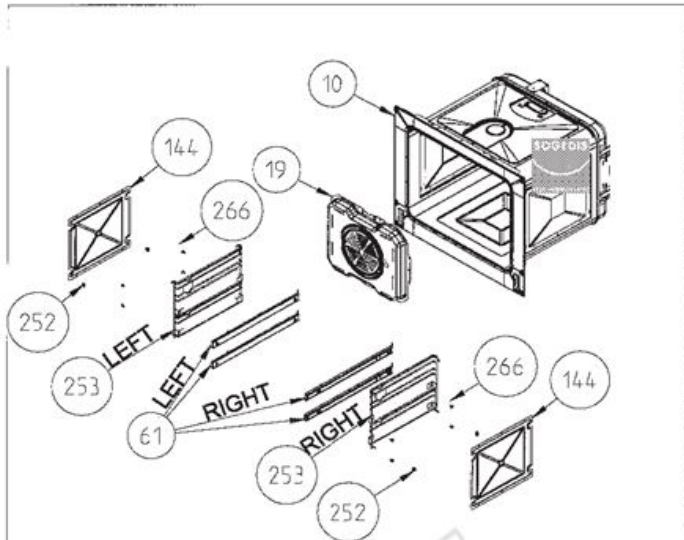

KNOBS ( ONLY FOR BUILT-IN - OPTIONAL )

WIRE SHELF CAVITY ASSEMBLY  
WITH / WITHOUT CATALYTIC PANEL (OPTIONAL)

EXPLODED VIEW - NEW BUILT-IN OVEN ASSEMBLY

17/08/2017

WIRE SHELF CAVITY ASSEMBLY  
WITH/ WITHOUT CATALYTIC PANEL  
OPTIONAL:DOUBLE TELESCOPIC RAIL (R / L)

WIRE SHELF CAVITY ASSEMBLY  
WITH/ WITHOUT CATALYTIC PANEL  
OPTIONAL:TELESCOPIC RAIL (R / L)

POSITION NUMBER : 587  
WIRE SHELF (SINGLE EXTENSION)  
OPTIONAL:DOUBLE TELESCOPIC RAIL (R / L) GROUP

POSITION NUMBER :588  
WIRE SHELF (SINGLE EXTENSION)  
OPTIONAL: SINGLE TELESCOPIC RAIL (R / L) GROUP