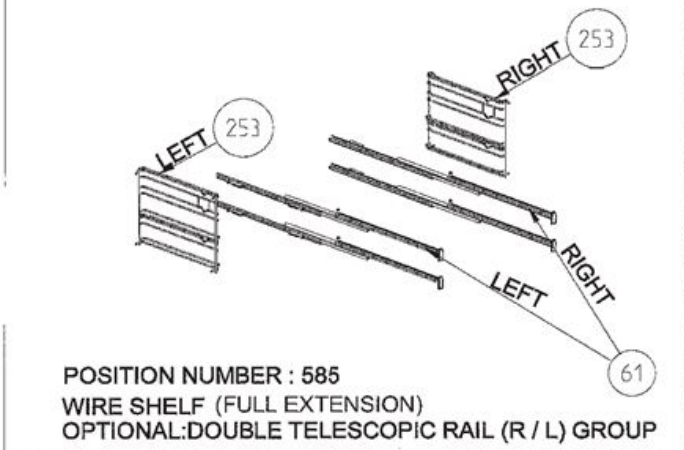

KNOBS ( ONLY FOR BUILT-IN - OPTIONAL )

WIRE SHELF CAVITY ASSEMBLY  
WITH / WITHOUT CATALYTIC PANEL (OPTIONAL)

EXPLODED VIEW - NEW BUILT-IN OVEN ASSEMBLY

17/08/2017

WIRE SHELF CAVITY ASSEMBLY  
WITH/ WITHOUT CATALYTIC PANEL  
OPTIONAL:DOUBLE TELESCOPIC RAIL (R / L)

WIRE SHELF CAVITY ASSEMBLY  
WITH/ WITHOUT CATALYTIC PANEL  
OPTIONAL:TELESCOPIC RAIL (R / L)

POSITION NUMBER : 587  
WIRE SHELF (SINGLE EXTENSION)  
OPTIONAL:DOUBLE TELESCOPIC RAIL (R / L) GROUP

POSITION NUMBER :588  
WIRE SHELF (SINGLE EXTENSION)  
OPTIONAL: SINGLE TELESCOPIC RAIL (R / L) GROUP