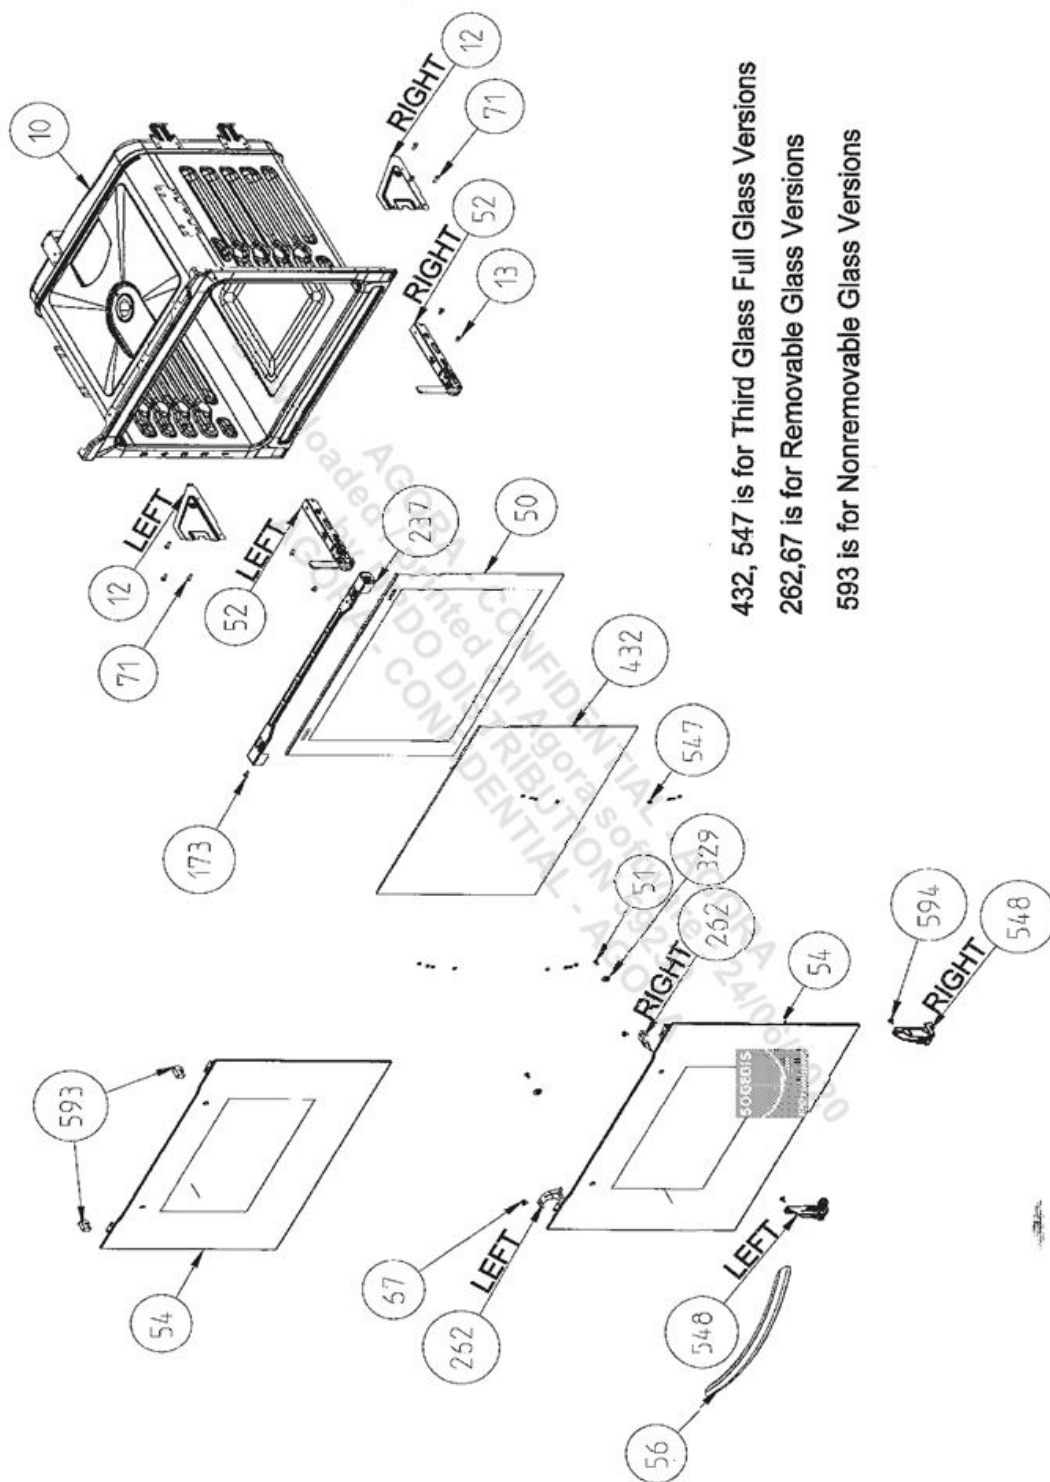

BUILT-IN OVEN FULL GLASS OVEN DOOR

432, 547 is for Third Glass Full Glass Versions
262,67 is for Removable Glass Versions
593 is for Nonremovable Glass Versions