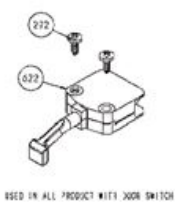

KNOBS (ONLY FOR BUILT-IN - OPTIONAL)

USED IN ALL PRODUCT WITH DOOR SWITCH

WIRE SHELF CAVITY ASSEMBLY
WITH / WITHOUT CATALYTIC PANEL (OPTIONAL)

EXPLODED VIEW - NEW BUILT-IN OVEN ASSEMBLY

17/08/2017

WIRE SHELF CAVITY ASSEMBLY
WITH/ WITHOUT CATALYTIC PANEL
OPTIONAL:DOUBLE TELESCOPIC RAIL (R / L)

WIRE SHELF CAVITY ASSEMBLY
WITH/ WITHOUT CATALYTIC PANEL
OPTIONAL:TELESCOPIC RAIL (R / L)

POSITION NUMBER : 587
WIRE SHELF (SINGLE EXTENSION)
OPTIONAL:DOUBLE TELESCOPIC RAIL (R / L) GROUP

POSITION NUMBER :588
WIRE SHELF (SINGLE EXTENSION)
OPTIONAL: SINGLE TELESCOPIC RAIL (R / L) GROUP

POSITION NUMBER : 585
WIRE SHELF (FULL EXTENSION)
OPTIONAL:DOUBLE TELESCOPIC RAIL (R / L) GROUP

POSITION NUMBER: 586
WIRE SHELF (FULL EXTENSION)
OPTIONAL: SINGLE TELESCOPIC RAIL (R / L) GROUP

EXPLODED VIEW -CAVITY ASSEMBLY