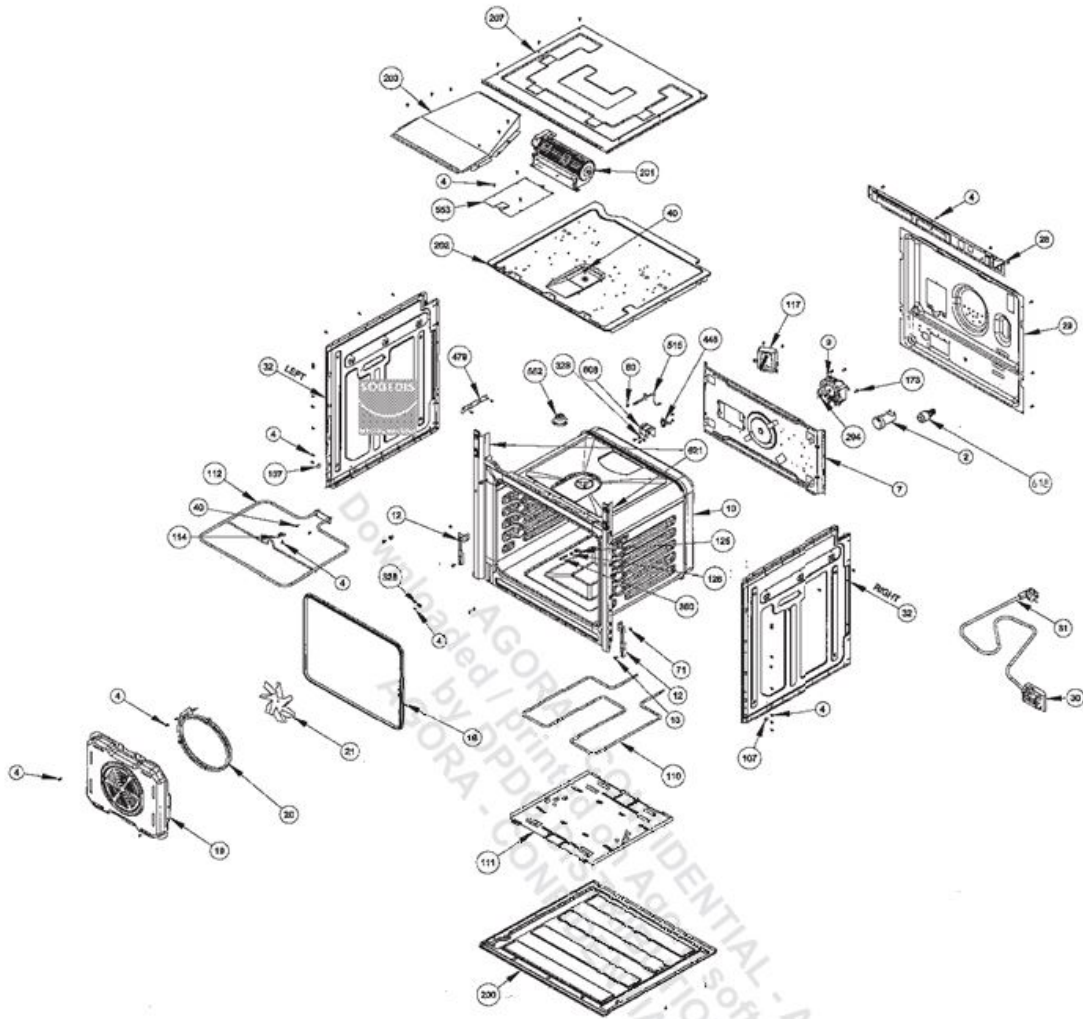

KNOBS (ONLY FOR BUILT-IN - OPTIONAL)

USED IN ALL PRODUCT WITH DOOR SWITCH

WIRE SHELF CAVITY ASSEMBLY
WITH / WITHOUT CATALYTIC PANEL (OPTIONAL)

EXPLODED VIEW - NEW BUILT-IN OVEN ASSEMBLY

17/08/2017

WIRE SHELF CAVITY ASSEMBLY
WITH/ WITHOUT CATALYTIC PANEL
OPTIONAL:DOUBLE TELESCOPIC RAIL (R / L)