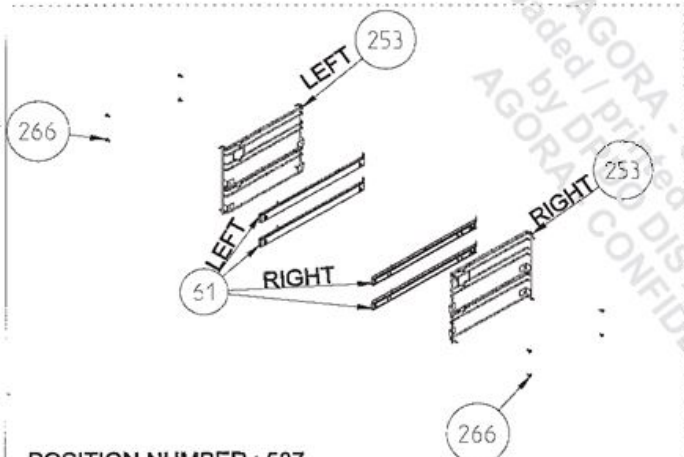

KNOBS (ONLY FOR BUILT-IN - OPTIONAL)

USED IN ALL PRODUCT WITH DOOR SWITCH

WIRE SHELF CAVITY ASSEMBLY
WITH / WITHOUT CATALYTIC PANEL (OPTIONAL)

EXPLODED VIEW - NEW BUILT-IN OVEN ASSEMBLY

17/08/2017

WIRE SHELF CAVITY ASSEMBLY
WITH/ WITHOUT CATALYTIC PANEL
OPTIONAL:DOUBLE TELESCOPIC RAIL (R / L)

WIRE SHELF CAVITY ASSEMBLY
WITH/ WITHOUT CATALYTIC PANEL
OPTIONAL:TELESCOPIC RAIL (R / L)

POSITION NUMBER : 587
WIRE SHELF (SINGLE EXTENSION)
OPTIONAL:DOUBLE TELESCOPIC RAIL (R / L) GROUP

POSITION NUMBER :588
WIRE SHELF (SINGLE EXTENSION)
OPTIONAL: SINGLE TELESCOPIC RAIL (R / L) GROUP

POSITION NUMBER : 585
WIRE SHELF (FULL EXTENSION)
OPTIONAL:DOUBLE TELESCOPIC RAIL (R / L) GROUP

POSITION NUMBER: 586
WIRE SHELF (FULL EXTENSION)
OPTIONAL: SINGLE TELESCOPIC RAIL (R / L) GROUP

EXPLODED VIEW -CAVITY ASSEMBLY