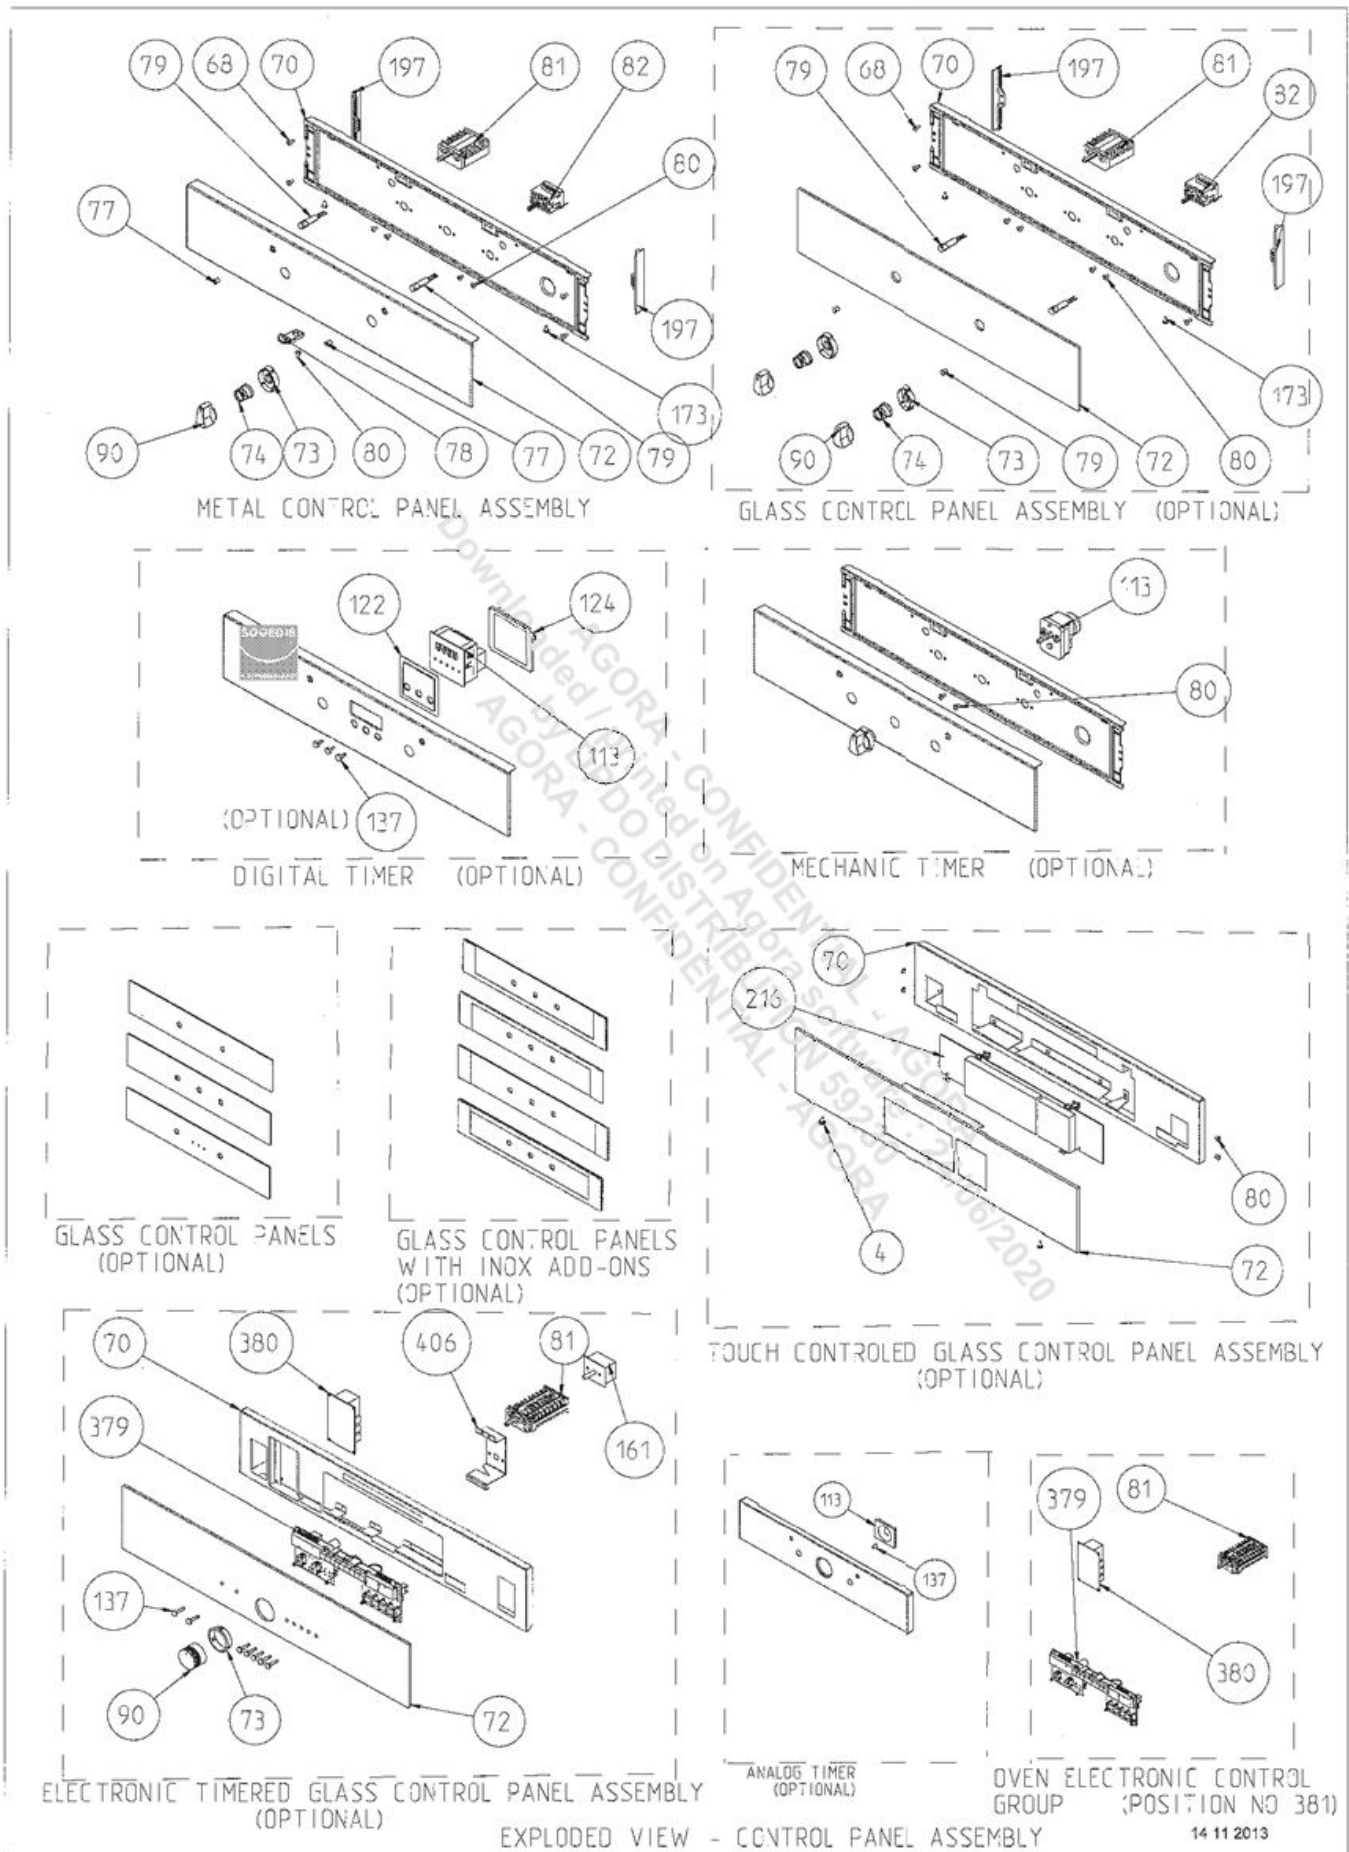

22/12/2014

BUILT-IN OVEN FULL GLASS OVEN DOOR

432, 547 is for Third Glass Full Glass Versions
 262,67 is for Removable Glass Versions
 593 is for Nonremovable Glass Versions

VISIO TOUCH TIMERED GLASS CONTROL PANEL ASSEMBLY (OPTIONAL)

VISIO DISPLAY TIMERED GLASS CONTROL PANEL ASSEMBLY (OPTIONAL)

VESTEL FULL TOUCH GLASS CONTROL PANEL ASSEMBLY (OPTIONAL)

LCD SMART GLASS CONTROL PANEL ASSEMBLY (OPTIONAL)