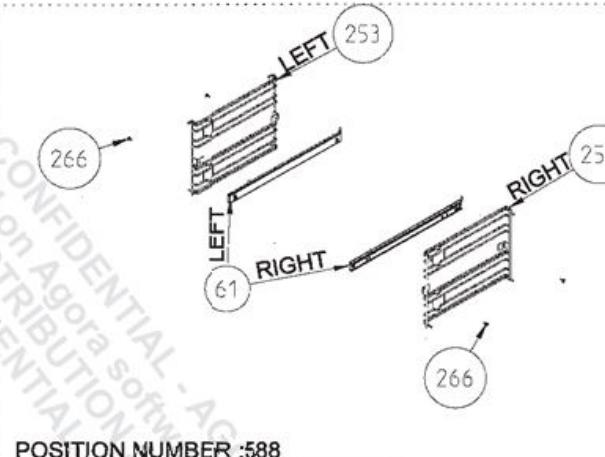

KNOBS (ONLY FOR BUILT-IN - OPTIONAL)

USED IN ALL PRODUCT WITH DOOR SWITCH

WIRE SHELF CAVITY ASSEMBLY
WITH / WITHOUT CATALYTIC PANEL (OPTIONAL)

EXPLODED VIEW - NEW BUILT-IN OVEN ASSEMBLY

17/08/2017

WIRE SHELF CAVITY ASSEMBLY
WITH/ WITHOUT CATALYTIC PANEL
OPTIONAL:DOUBLE TELESCOPIC RAIL (R / L)

WIRE SHELF CAVITY ASSEMBLY
WITH/ WITHOUT CATALYTIC PANEL
OPTIONAL:TELESCOPIC RAIL (R / L)

POSITION NUMBER : 587
WIRE SHELF (SINGLE EXTENSION)
OPTIONAL:DOUBLE TELESCOPIC RAIL (R / L) GROUP

POSITION NUMBER :588
WIRE SHELF (SINGLE EXTENSION)
OPTIONAL: SINGLE TELESCOPIC RAIL (R / L) GROUP

POSITION NUMBER : 585
WIRE SHELF (FULL EXTENSION)
OPTIONAL:DOUBLE TELESCOPIC RAIL (R / L) GROUP

POSITION NUMBER: 586
WIRE SHELF (FULL EXTENSION)
OPTIONAL: SINGLE TELESCOPIC RAIL (R / L) GROUP

EXPLODED VIEW -CAVITY ASSEMBLY