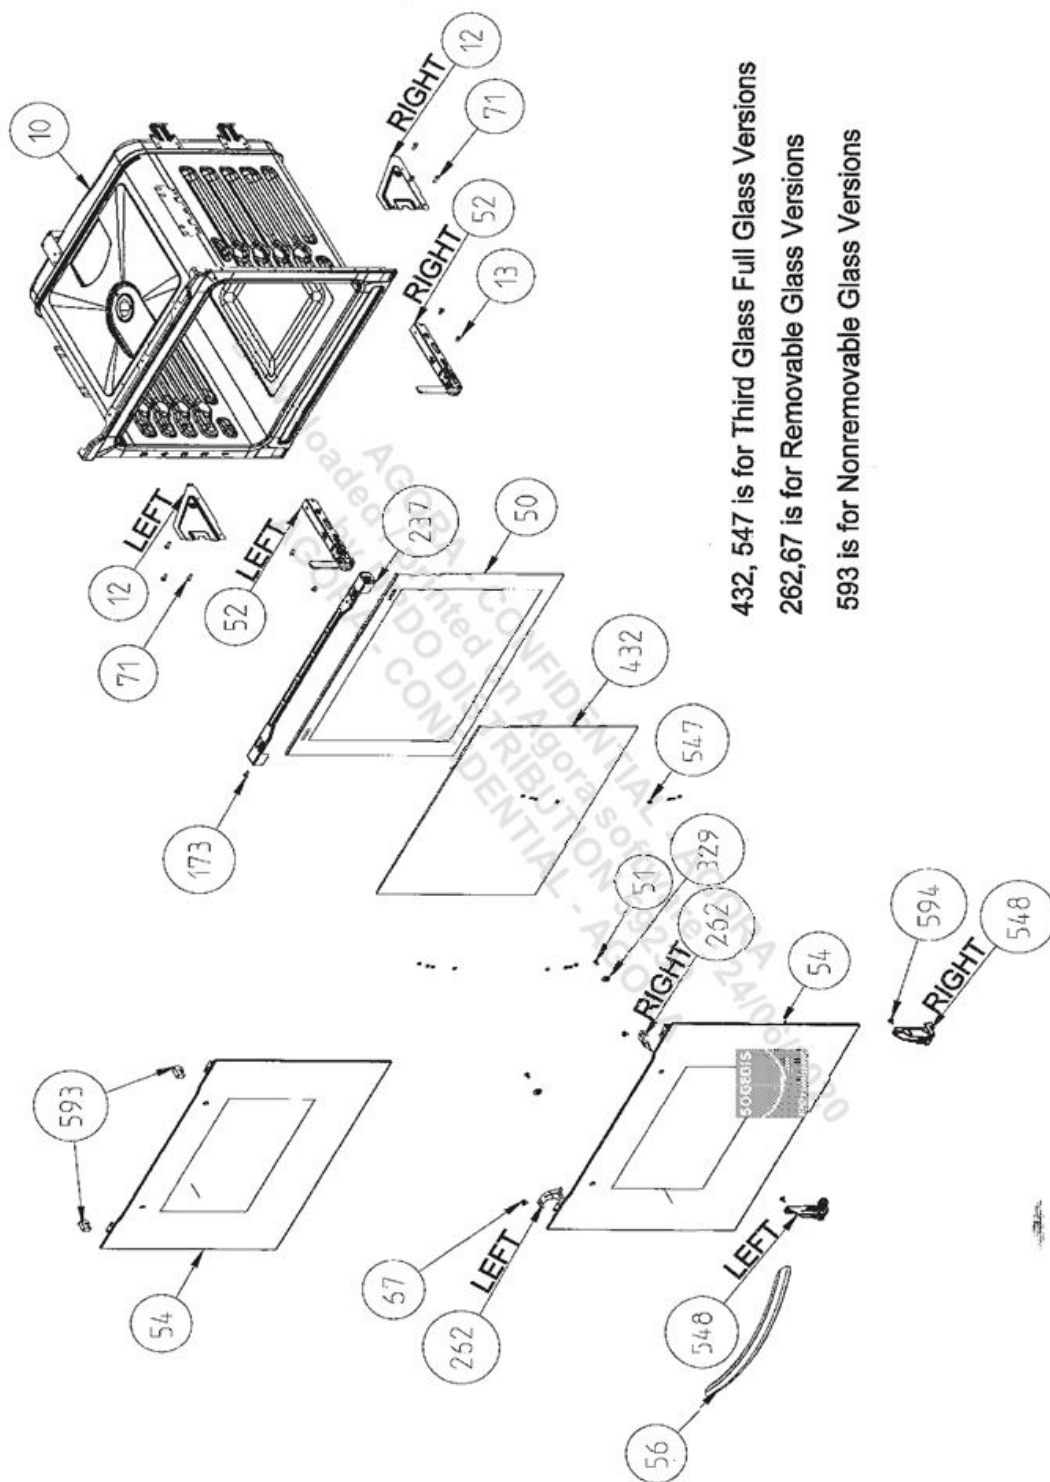

WIRE SHELF CAVITY ASSEMBLY
WITH/ WITHOUT CATALYTIC PANEL
OPTIONAL:TELESCOPIC RAIL (R / L)

POSITION NUMBER : 587
WIRE SHELF (SINGLE EXTENSION)
OPTIONAL:DOUBLE TELESCOPIC RAIL (R / L) GROUP

POSITION NUMBER :588
WIRE SHELF (SINGLE EXTENSION)
OPTIONAL: SINGLE TELESCOPIC RAIL (R / L) GROUP

POSITION NUMBER : 585
WIRE SHELF (FULL EXTENSION)
OPTIONAL:DOUBLE TELESCOPIC RAIL (R / L) GROUP

POSITION NUMBER: 586
WIRE SHELF (FULL EXTENSION)
OPTIONAL: SINGLE TELESCOPIC RAIL (R / L) GROUP

EXPLODED VIEW -CAVITY ASSEMBLY

22/12/2014

BUILT-IN OVEN FULL GLASS OVEN DOOR

432, 547 is for Third Glass Full Glass Versions
 262,67 is for Removable Glass Versions
 593 is for Nonremovable Glass Versions

VISIO TOUCH TIMERED GLASS CONTROL PANEL ASSEMBLY (OPTIONAL)