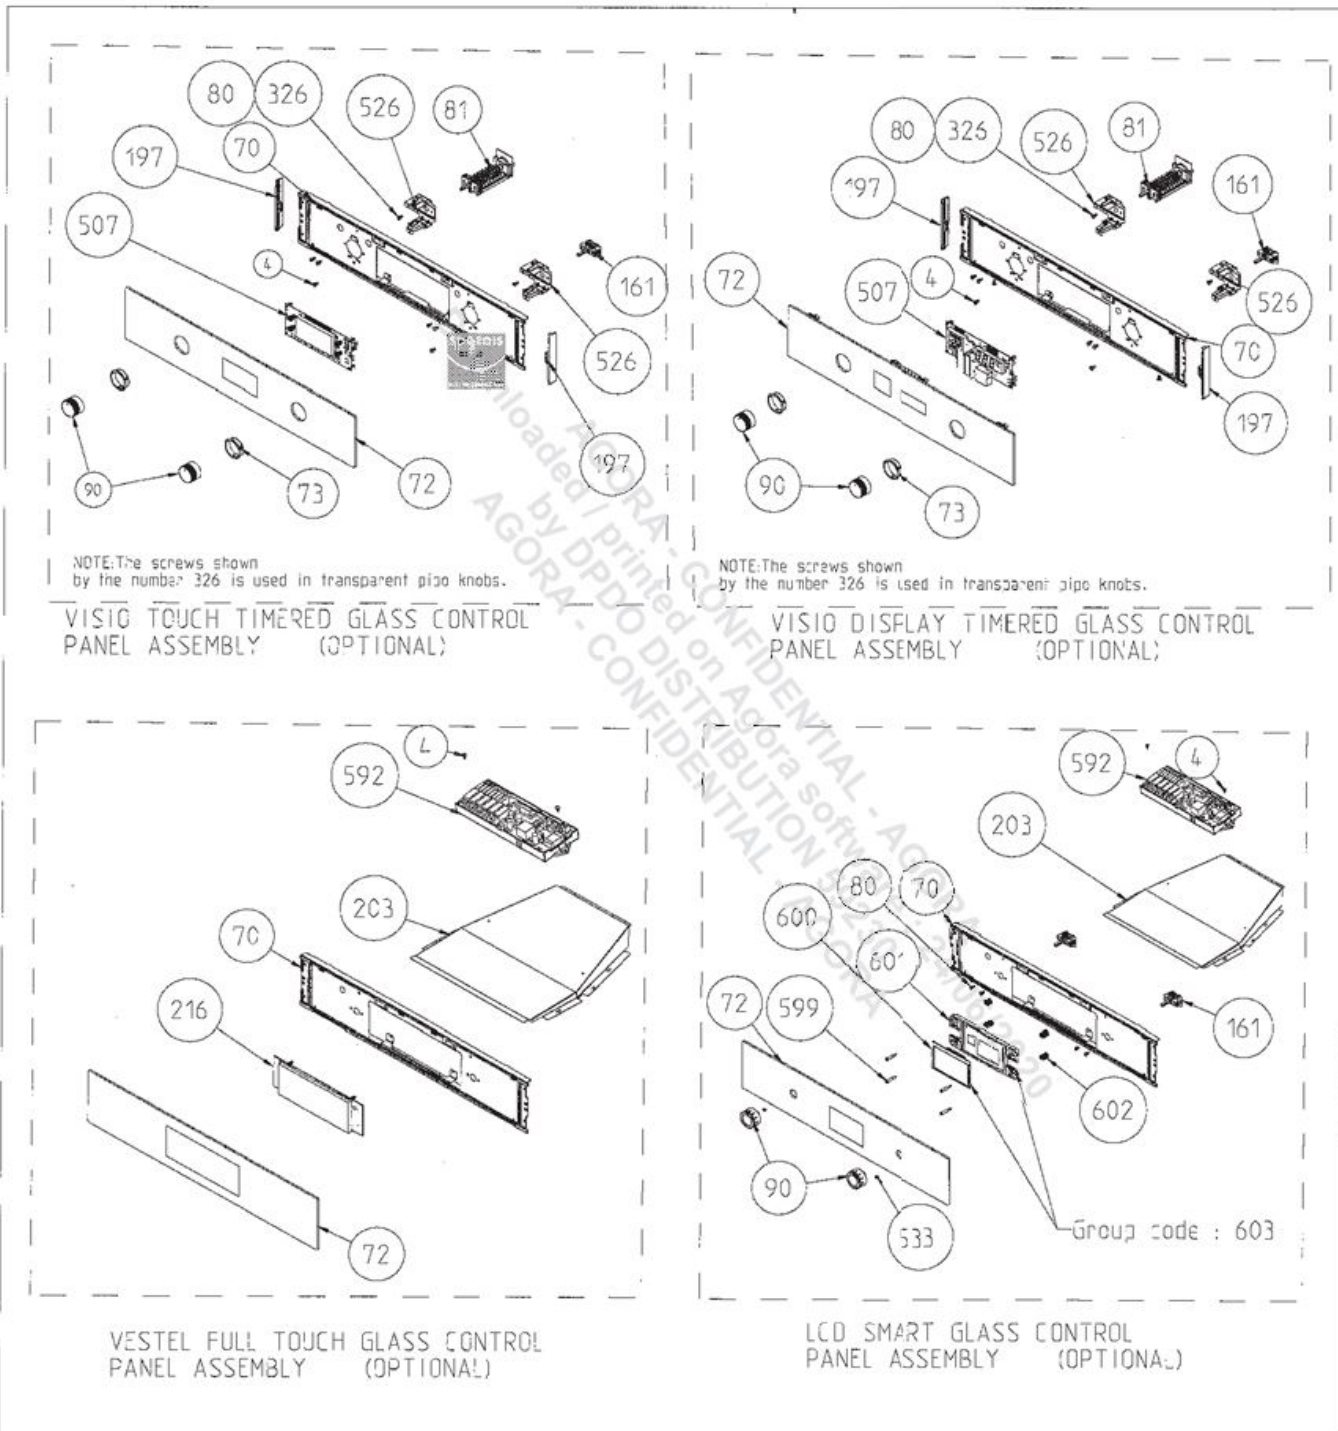

POSITION NUMBER : 585
WIRE SHELF (FULL EXTENSION)
OPTIONAL:DOUBLE TELESCOPIC RAIL (R / L) GROUP

POSITION NUMBER: 586
WIRE SHELF (FULL EXTENSION)
OPTIONAL: SINGLE TELESCOPIC RAIL (R / L) GROUP

EXPLODED VIEW -CAVITY ASSEMBLY

22/12/2014

BUILT-IN OVEN FULL GLASS OVEN DOOR

432, 547 is for Third Glass Full Glass Versions
 262,67 is for Removable Glass Versions
 593 is for Nonremovable Glass Versions

VISIO TOUCH TIMERED GLASS CONTROL PANEL ASSEMBLY (OPTIONAL)

VISIO DISPLAY TIMERED GLASS CONTROL PANEL ASSEMBLY (OPTIONAL)

VESTEL FULL TOUCH GLASS CONTROL PANEL ASSEMBLY (OPTIONAL)

LCD SMART GLASS CONTROL PANEL ASSEMBLY (OPTIONAL)