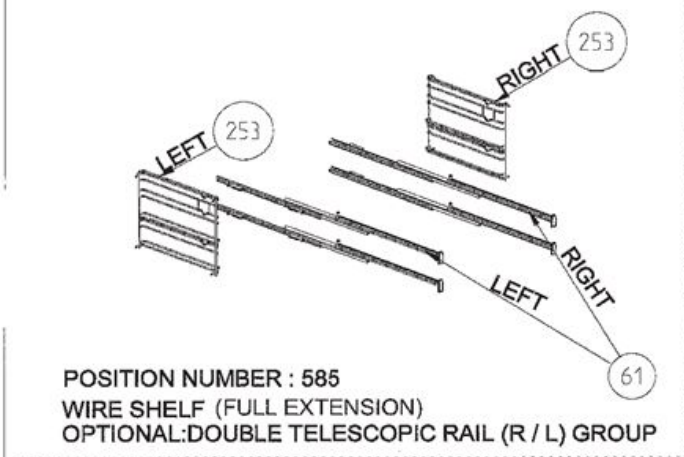

KNOBS (ONLY FOR BUILT-IN - OPTIONAL)

USED IN ALL PRODUCT WITH DOOR SWITCH

WIRE SHELF CAVITY ASSEMBLY
WITH / WITHOUT CATALYTIC PANEL (OPTIONAL)

EXPLODED VIEW - NEW BUILT-IN OVEN ASSEMBLY

17/08/2017

WIRE SHELF CAVITY ASSEMBLY
WITH/ WITHOUT CATALYTIC PANEL
OPTIONAL:DOUBLE TELESCOPIC RAIL (R / L)

WIRE SHELF CAVITY ASSEMBLY
WITH/ WITHOUT CATALYTIC PANEL
OPTIONAL:TELESCOPIC RAIL (R / L)

POSITION NUMBER : 587
WIRE SHELF (SINGLE EXTENSION)
OPTIONAL:DOUBLE TELESCOPIC RAIL (R / L) GROUP

POSITION NUMBER :588
WIRE SHELF (SINGLE EXTENSION)
OPTIONAL: SINGLE TELESCOPIC RAIL (R / L) GROUP