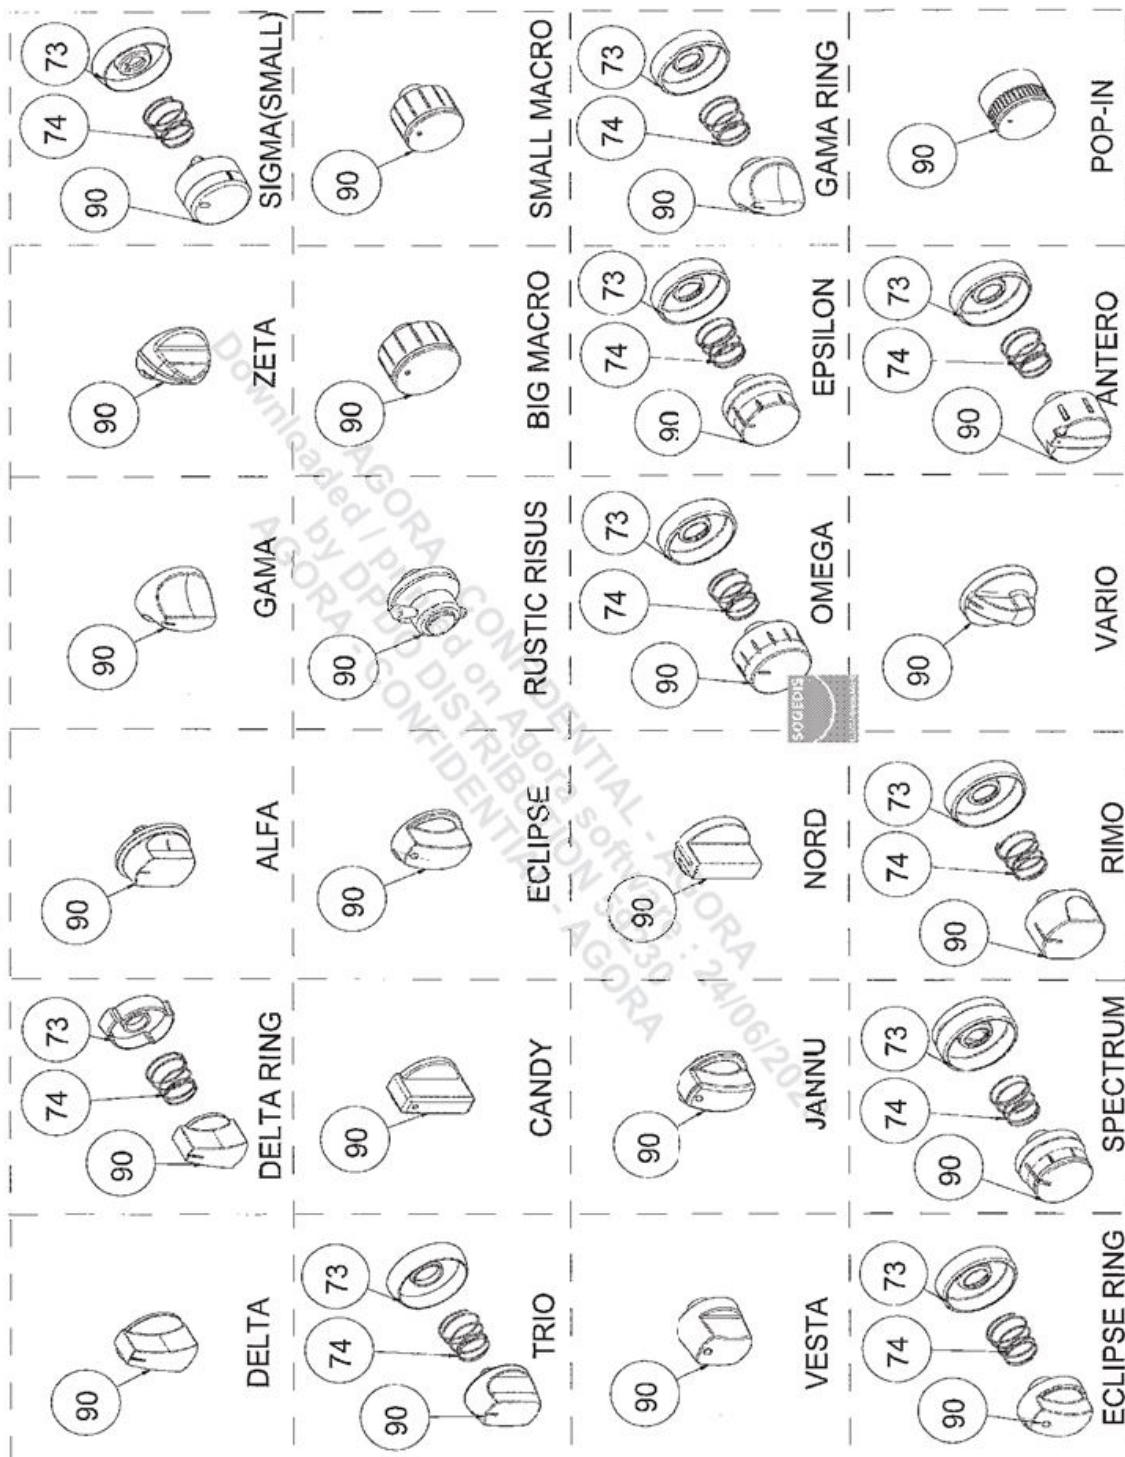

KNOBS (ONLY FOR BUILT-IN - OPTIONAL)

USED IN ALL PRODUCT WITH DOOR SWITCH

WIRE SHELF CAVITY ASSEMBLY
WITH / WITHOUT CATALYTIC PANEL (OPTIONAL)

EXPLODED VIEW - NEW BUILT-IN OVEN ASSEMBLY

17/08/2017

WIRE SHELF CAVITY ASSEMBLY
WITH/ WITHOUT CATALYTIC PANEL
OPTIONAL:DOUBLE TELESCOPIC RAIL (R / L)

WIRE SHELF CAVITY ASSEMBLY
WITH/ WITHOUT CATALYTIC PANEL
OPTIONAL:TELESCOPIC RAIL (R / L)

POSITION NUMBER : 587
WIRE SHELF (SINGLE EXTENSION)
OPTIONAL:DOUBLE TELESCOPIC RAIL (R / L) GROUP

POSITION NUMBER :588
WIRE SHELF (SINGLE EXTENSION)
OPTIONAL: SINGLE TELESCOPIC RAIL (R / L) GROUP