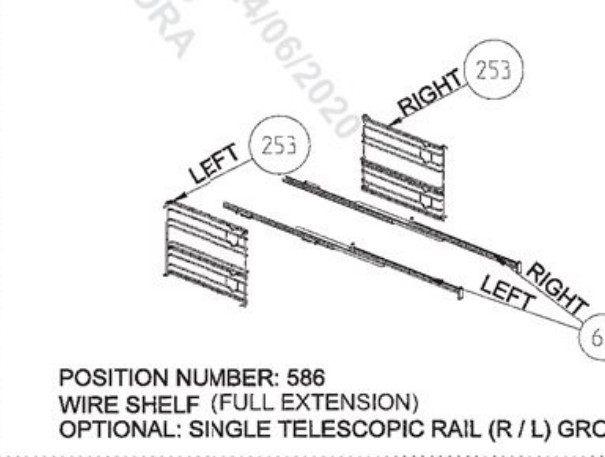

WIRE SHELF CAVITY ASSEMBLY
WITH/ WITHOUT CATALYTIC PANEL
OPTIONAL:TELESCOPIC RAIL (R / L)

POSITION NUMBER : 587
WIRE SHELF (SINGLE EXTENSION)
OPTIONAL:DOUBLE TELESCOPIC RAIL (R / L) GROUP

POSITION NUMBER :588
WIRE SHELF (SINGLE EXTENSION)
OPTIONAL: SINGLE TELESCOPIC RAIL (R / L) GROUP

POSITION NUMBER : 585
WIRE SHELF (FULL EXTENSION)
OPTIONAL:DOUBLE TELESCOPIC RAIL (R / L) GROUP

POSITION NUMBER: 586
WIRE SHELF (FULL EXTENSION)
OPTIONAL: SINGLE TELESCOPIC RAIL (R / L) GROUP

EXPLODED VIEW -CAVITY ASSEMBLY