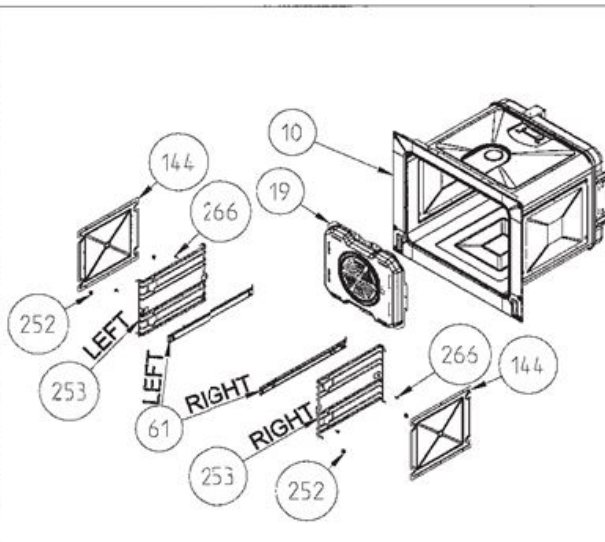

KNOBS (ONLY FOR BUILT-IN - OPTIONAL)

USED IN ALL PRODUCT WITH DOOR SWITCH

WIRE SHELF CAVITY ASSEMBLY
WITH / WITHOUT CATALYTIC PANEL (OPTIONAL)

EXPLODED VIEW - NEW BUILT-IN OVEN ASSEMBLY

17/08/2017

WIRE SHELF CAVITY ASSEMBLY
WITH/ WITHOUT CATALYTIC PANEL
OPTIONAL:DOUBLE TELESCOPIC RAIL (R / L)

WIRE SHELF CAVITY ASSEMBLY
WITH/ WITHOUT CATALYTIC PANEL
OPTIONAL:TELESCOPIC RAIL (R / L)

POSITION NUMBER : 587
WIRE SHELF (SINGLE EXTENSION)
OPTIONAL:DOUBLE TELESCOPIC RAIL (R / L) GROUP

POSITION NUMBER :588
WIRE SHELF (SINGLE EXTENSION)
OPTIONAL: SINGLE TELESCOPIC RAIL (R / L) GROUP