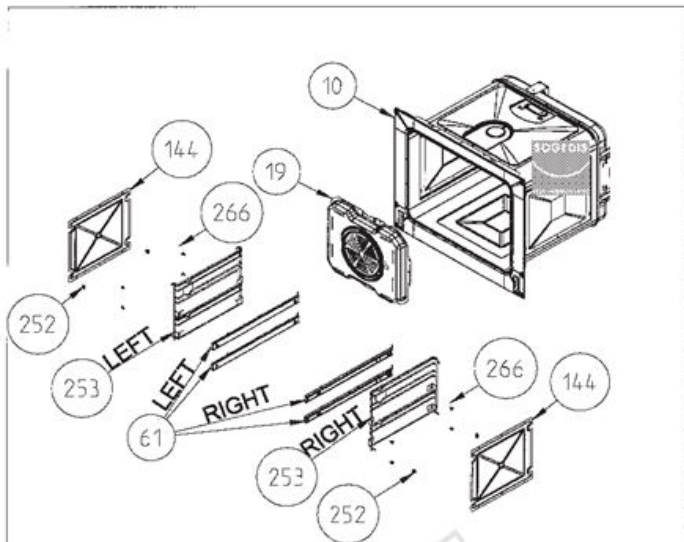

KNOBS (ONLY FOR BUILT-IN - OPTIONAL)

USED IN ALL PRODUCT WITH DOOR SWITCH

WIRE SHELF CAVITY ASSEMBLY
WITH / WITHOUT CATALYTIC PANEL (OPTIONAL)

EXPLODED VIEW - NEW BUILT-IN OVEN ASSEMBLY

17/08/2017

WIRE SHELF CAVITY ASSEMBLY
WITH/ WITHOUT CATALYTIC PANEL
OPTIONAL:DOUBLE TELESCOPIC RAIL (R / L)

WIRE SHELF CAVITY ASSEMBLY
WITH/ WITHOUT CATALYTIC PANEL
OPTIONAL:TELESCOPIC RAIL (R / L)

POSITION NUMBER : 587
WIRE SHELF (SINGLE EXTENSION)
OPTIONAL:DOUBLE TELESCOPIC RAIL (R / L) GROUP

POSITION NUMBER :588
WIRE SHELF (SINGLE EXTENSION)
OPTIONAL: SINGLE TELESCOPIC RAIL (R / L) GROUP