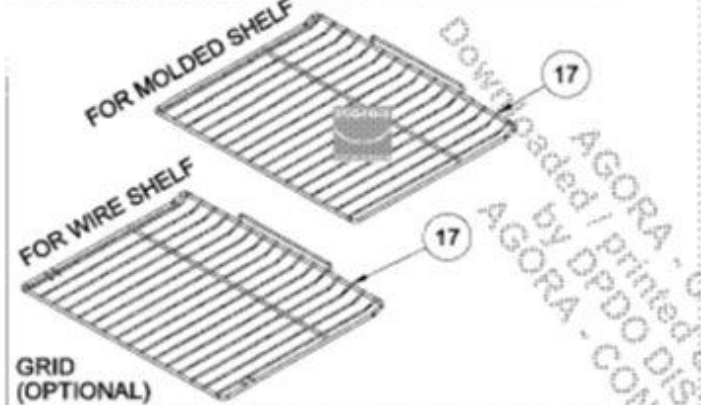

WIRE SHELF CAVITY ASSEMBLY
 WITH / WITHOUT CATALYTIC PANEL (OPTIONAL)

SEE IN ALL PROJECT WITH SEE IN 10

EXPLODED VIEW - NEW BUILT-IN OVEN ASSEMBLY

17/08/2017

EXPLODED VIEW -CAVITY ASSEMBLY

22/12/2014

BUILT-IN OVEN FULL GLASS OVEN DOOR