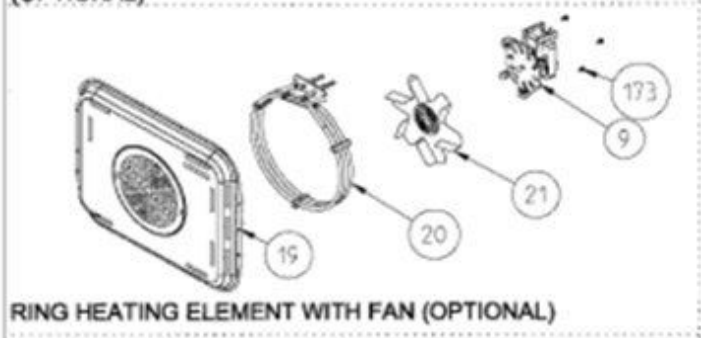

WIRE SHELF CAVITY ASSEMBLY
 WITH / WITHOUT CATALYTIC PANEL (OPTIONAL)

SEE IN ALL PROJECT WITH SEE IN 10

EXPLODED VIEW - NEW BUILT-IN OVEN ASSEMBLY

17/08/2017

EXPLODED VIEW -CAVITY ASSEMBLY

22/12/2014

BUILT-IN OVEN FULL GLASS OVEN DOOR