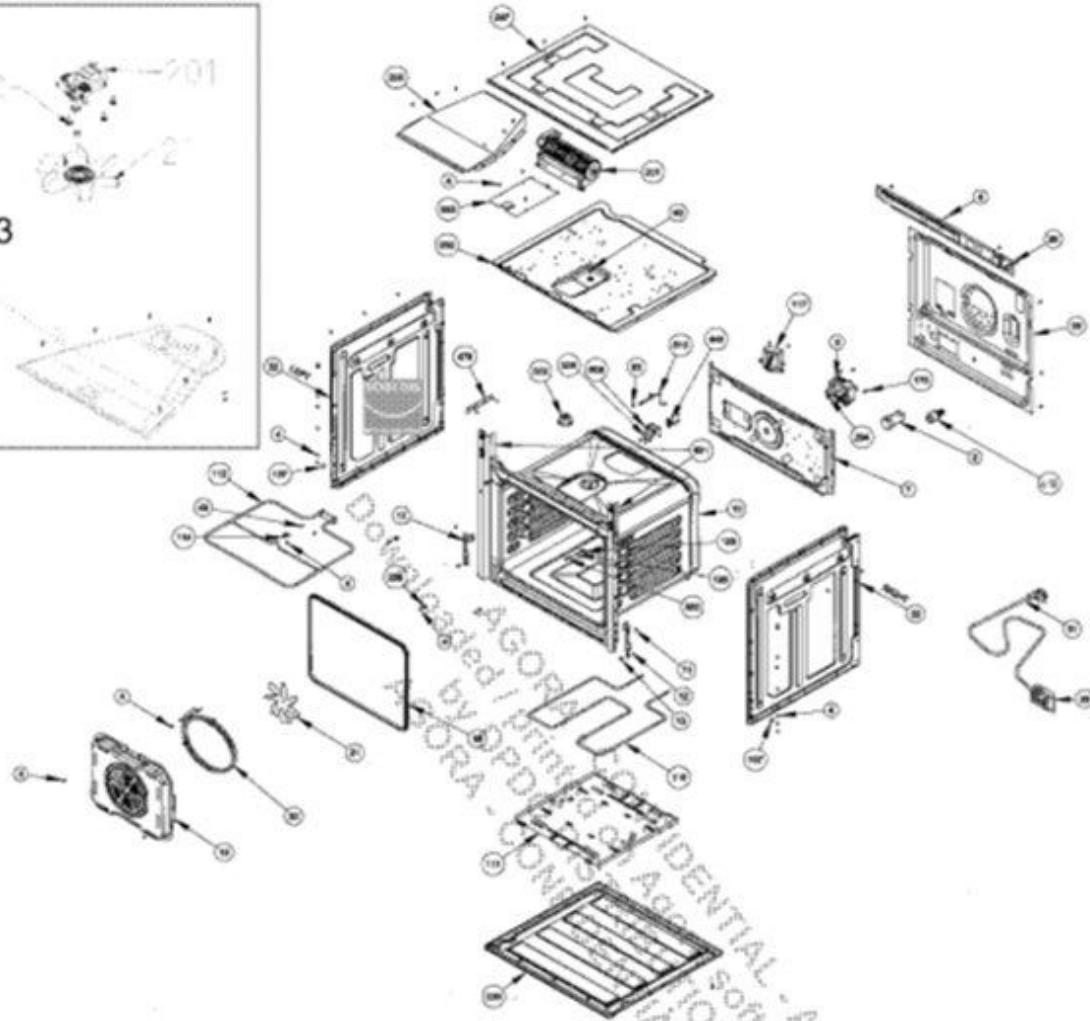

nouveau ventilateur refroidissement

Downloaded / Printed by AGORA - CONSULT AGORA SOFTWARE : 02/02/2023
AGORA - CONSULT AGORA - CONFIDENTIAL - AGORA
AGORA - CONSULT AGORA - CONFIDENTIAL - AGORA
AGORA - CONSULT AGORA - CONFIDENTIAL - AGORA