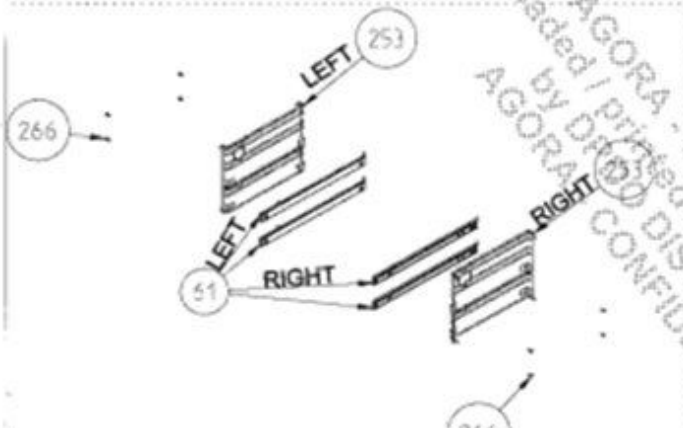

WIRE SHELF CAVITY ASSEMBLY
 WITH / WITHOUT CATALYTIC PANEL (OPTIONAL)

SEE IN ALL PROJECT WITH SEE IN 10

EXPLODED VIEW - NEW BUILT-IN OVEN ASSEMBLY

17/08/2017

EXPLODED VIEW -CAVITY ASSEMBLY

22/12/2014

BUILT-IN OVEN FULL GLASS OVEN DOOR