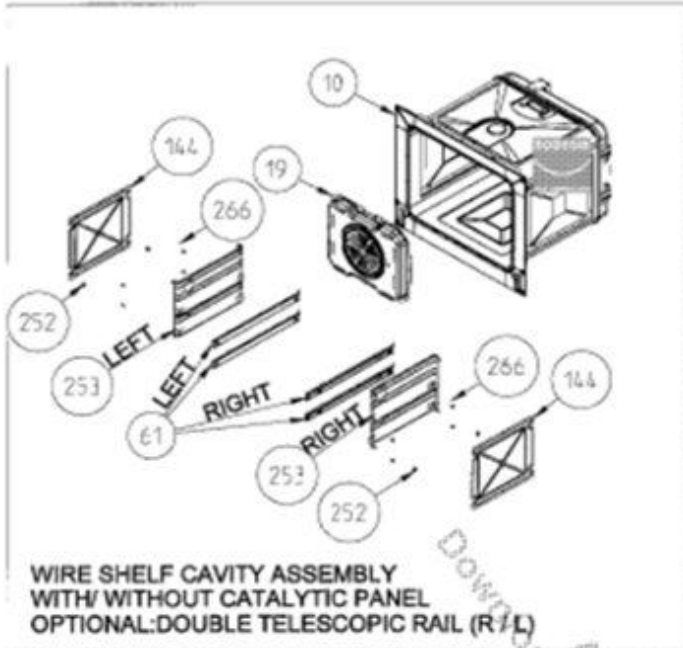

WIRE SHELF CAVITY ASSEMBLY
 WITH / WITHOUT CATALYTIC PANEL (OPTIONAL)

SEE IN ALL PROJECT WITH SEE IN 10

EXPLODED VIEW - NEW BUILT-IN OVEN ASSEMBLY

17/08/2017

EXPLODED VIEW -CAVITY ASSEMBLY

22/12/2014

BUILT-IN OVEN FULL GLASS OVEN DOOR