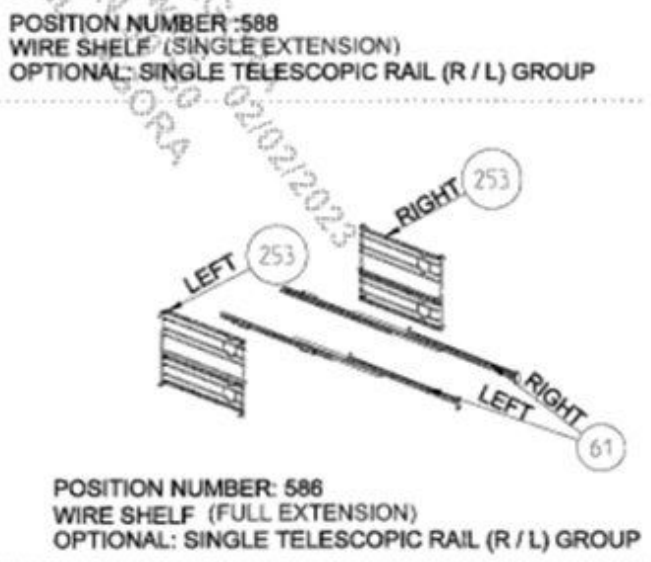

WIRE SHELF CAVITY ASSEMBLY
 WITH / WITHOUT CATALYTIC PANEL (OPTIONAL)

SEE IN ALL PROJECT WITH SEE IN 10

EXPLODED VIEW - NEW BUILT-IN OVEN ASSEMBLY

17/08/2017

EXPLODED VIEW -CAVITY ASSEMBLY

22/12/2014

BUILT-IN OVEN FULL GLASS OVEN DOOR