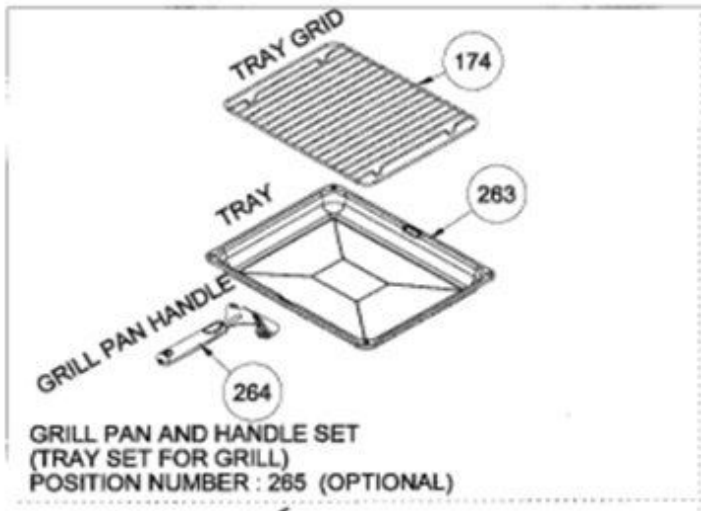

WIRE SHELF CAVITY ASSEMBLY
 WITH / WITHOUT CATALYTIC PANEL (OPTIONAL)

SEE IN ALL PROJECT WITH SEE IN 10

EXPLODED VIEW - NEW BUILT-IN OVEN ASSEMBLY

17/08/2017

EXPLODED VIEW -CAVITY ASSEMBLY

22/12/2014

BUILT-IN OVEN FULL GLASS OVEN DOOR