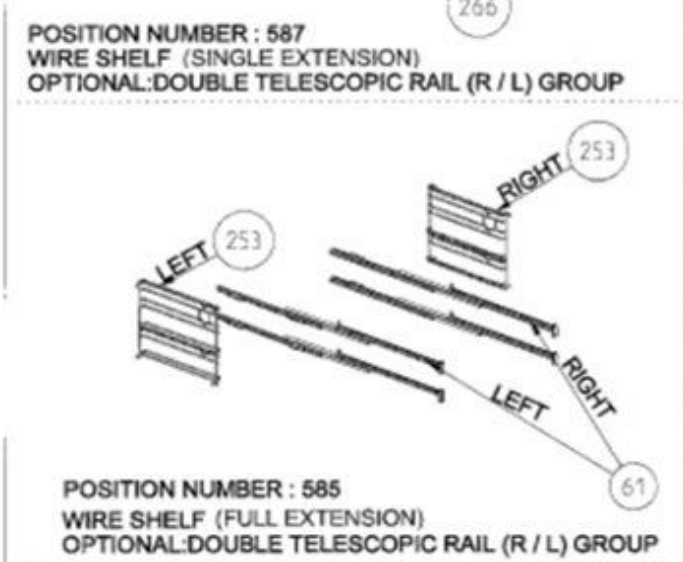

WIRE SHELF CAVITY ASSEMBLY
 WITH / WITHOUT CATALYTIC PANEL (OPTIONAL)

SEE IN ALL PROJECT WITH SEE IN 10

EXPLODED VIEW - NEW BUILT-IN OVEN ASSEMBLY

17/08/2017

EXPLODED VIEW -CAVITY ASSEMBLY

22/12/2014

BUILT-IN OVEN FULL GLASS OVEN DOOR