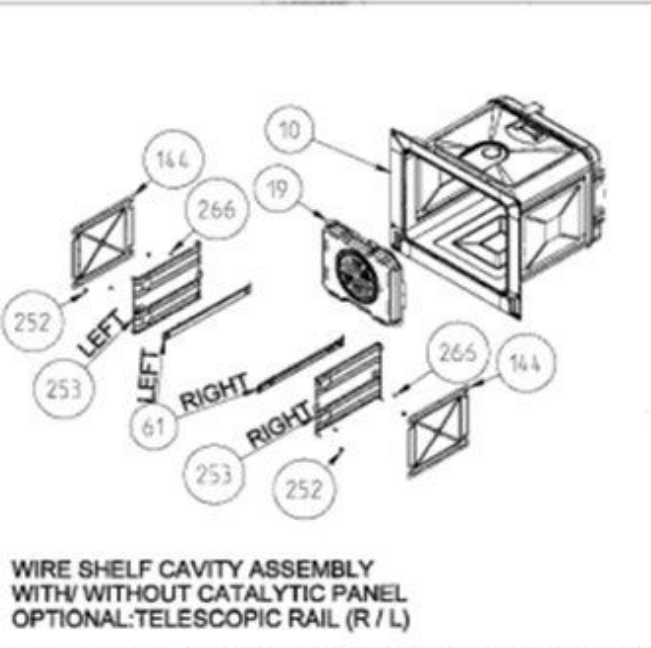

WIRE SHELF CAVITY ASSEMBLY
 WITH / WITHOUT CATALYTIC PANEL (OPTIONAL)

SEE IN ALL PROJECT WITH SEE IN 10

EXPLODED VIEW - NEW BUILT-IN OVEN ASSEMBLY

17/08/2017

EXPLODED VIEW -CAVITY ASSEMBLY

22/12/2014

BUILT-IN OVEN FULL GLASS OVEN DOOR