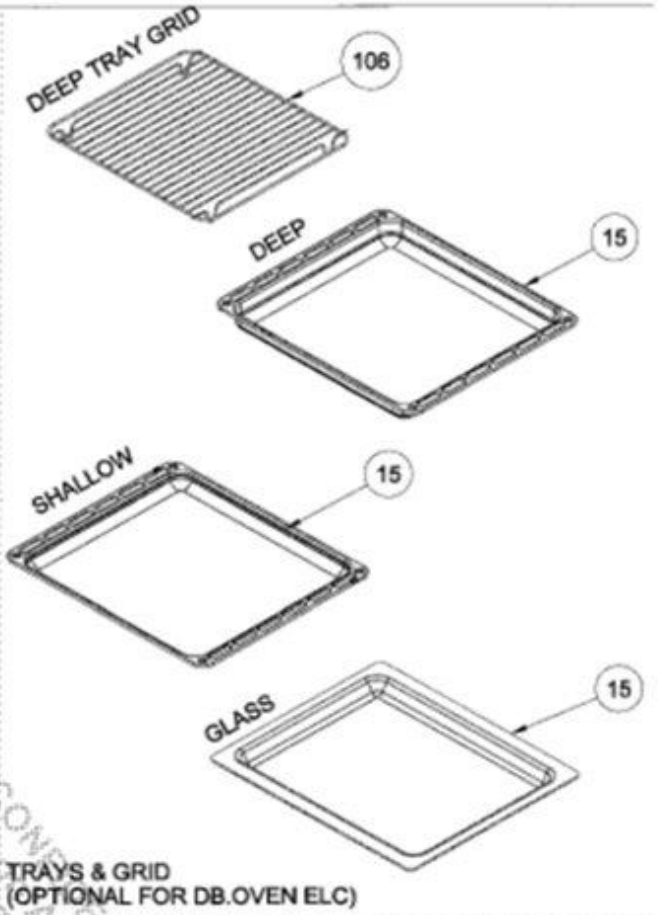

WIRE SHELF CAVITY ASSEMBLY
 WITH / WITHOUT CATALYTIC PANEL (OPTIONAL)

SEE IN ALL PROJECT WITH SEE IN 10

EXPLODED VIEW - NEW BUILT-IN OVEN ASSEMBLY

17/08/2017

EXPLODED VIEW -CAVITY ASSEMBLY

22/12/2014

BUILT-IN OVEN FULL GLASS OVEN DOOR