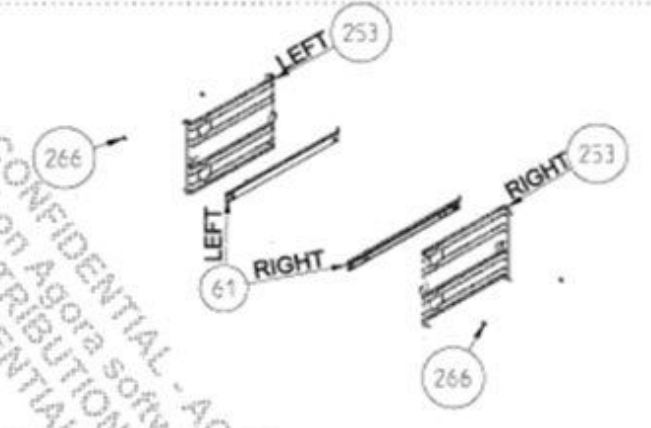

WIRE SHELF CAVITY ASSEMBLY
 WITH / WITHOUT CATALYTIC PANEL (OPTIONAL)

SEE IN ALL PROJECT WITH SEE IN 10

EXPLODED VIEW - NEW BUILT-IN OVEN ASSEMBLY

17/08/2017

EXPLODED VIEW -CAVITY ASSEMBLY

22/12/2014

BUILT-IN OVEN FULL GLASS OVEN DOOR