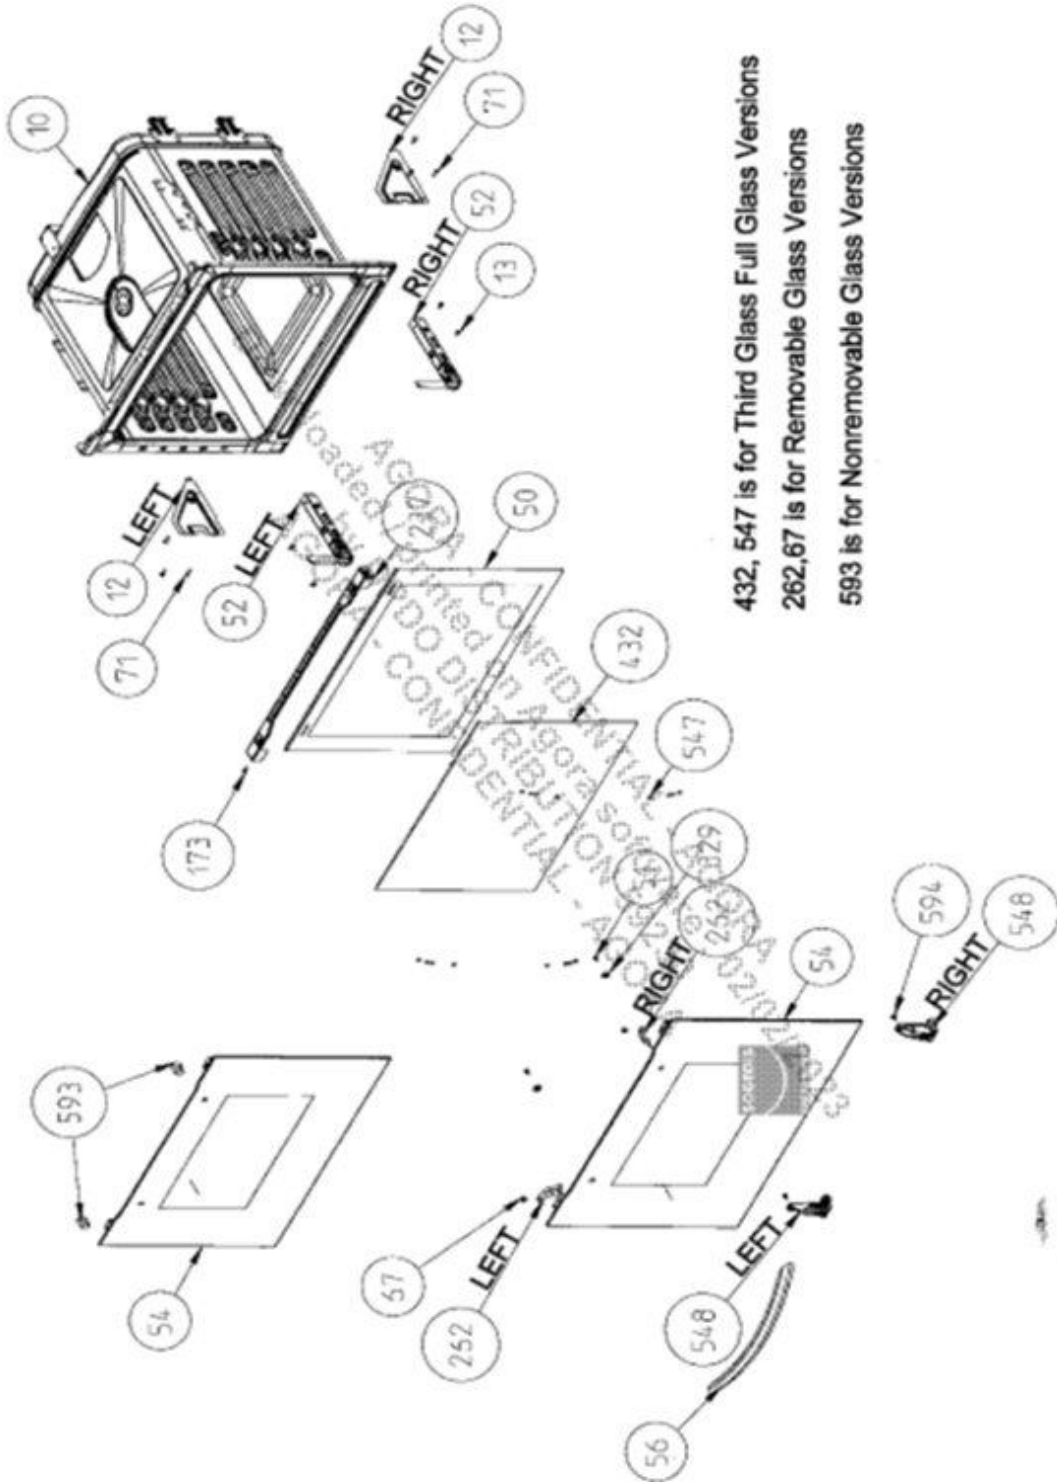

WIRE SHELF CAVITY ASSEMBLY
 WITH / WITHOUT CATALYTIC PANEL (OPTIONAL)

SEE IN ALL PROJECT WITH SEE IN 10

EXPLODED VIEW - NEW BUILT-IN OVEN ASSEMBLY

17/08/2017

EXPLODED VIEW -CAVITY ASSEMBLY

22/12/2014

BUILT-IN OVEN FULL GLASS OVEN DOOR