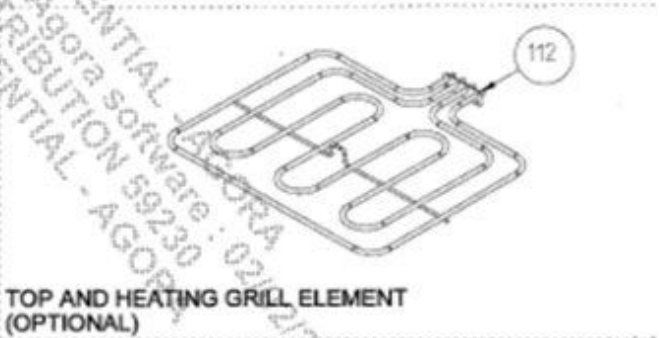

WIRE SHELF CAVITY ASSEMBLY
 WITH / WITHOUT CATALYTIC PANEL (OPTIONAL)

SEE IN ALL PROJECT WITH SEE IN 10

EXPLODED VIEW - NEW BUILT-IN OVEN ASSEMBLY

17/08/2017

EXPLODED VIEW -CAVITY ASSEMBLY

22/12/2014

BUILT-IN OVEN FULL GLASS OVEN DOOR