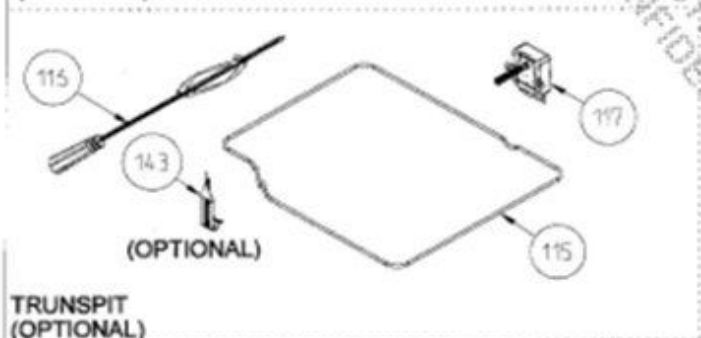

WIRE SHELF CAVITY ASSEMBLY
 WITH / WITHOUT CATALYTIC PANEL (OPTIONAL)

SEE IN ALL PROJECT WITH SEE IN 10

EXPLODED VIEW - NEW BUILT-IN OVEN ASSEMBLY

17/08/2017

EXPLODED VIEW -CAVITY ASSEMBLY

22/12/2014

BUILT-IN OVEN FULL GLASS OVEN DOOR