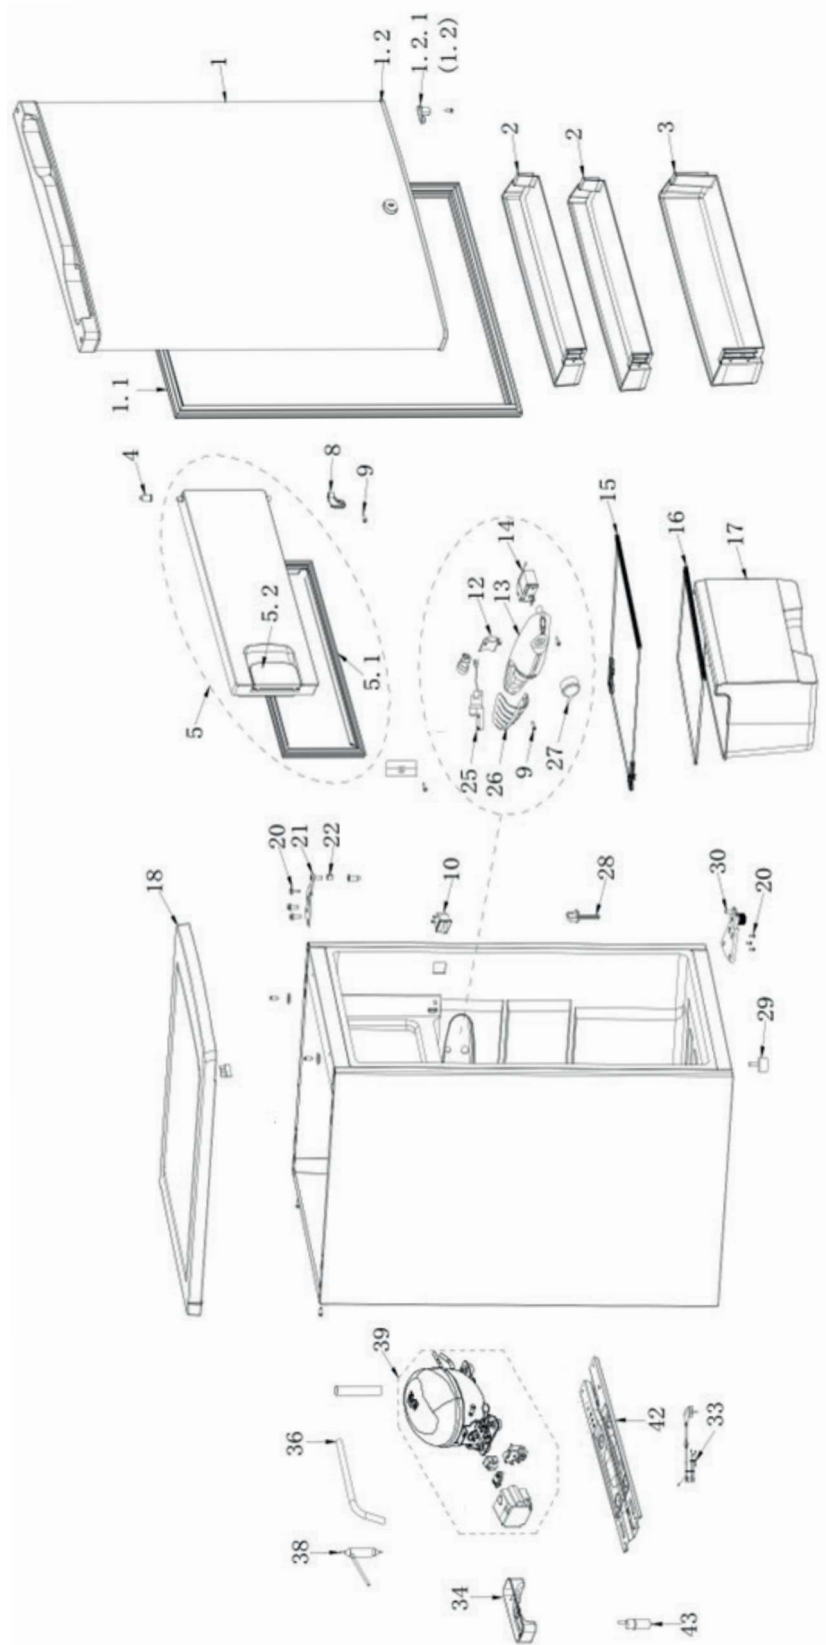

essentiel 

Réfrigérateur / Fridge
ERT85-55mib5

Aide à la réparation / After-sales solutions

8010480

Vue éclatée / Exploded view

Liste des pièces détachées / Spare parts list

N° VUE	REFERENCE	DESIGNATION (FR)	DESIGNATION (ENG)
1	9014481	PORTE BLANCHE (REFRIGERATEUR)	REFRIGERATOR DOOR ASSEMBLY
1.1	9014482	JOINT (PORTE REFRIGERATEUR)	DOOR GASKET ASSEMBLY OF REFRIGERATOR
1.2	9014239	COUVERCLE EXTREMITÉ (REFRIGERATEUR)	END CAP ASSEMBLY OF FREEZER
1.2.1	9007536	STOPPER (PORTE CONGELATEUR)	STOPPER
2	9014483	BALCONNET PETIT (PORTE REFRIGERATEUR)	R SMALL TRAY
3	9014484	BALCONNET GRAND (PORTE REFRIGERATEUR)	R LARGE TRAY
4	9004647	CACHE (PORTE FREEZER)	SHAFT SLEAVE
5	9011146	PORTE (FREEZER)	SMALL DOOR ASSEMBLY
5.1	9011147	JOINT (PORTE FREEZER)	DOOR GASKET
5.2	9004646	POIGNEE (PORTILLON FREEZER)	DOOR HANDLES ASSEMBLY OF REFRIGERATOR
8	9011148	SUPPORT	SUPPORTER
9	9011153	VIS (BOITIER THERMOSTAT)	TAPPING SCREW
10	9007552	INTERRUPTEUR	SECTOR-SHAPED SWITCH
12	9007546	FIXATION (LAMPE LED)	FIXING PLATE
13	9012661	BOITIER (THERMOSTAT)	TEMPERATURE-CONTROL BOX
14	9014485	THERMOSTAT	CONSTANT TEMPERATURE RESET TYPE TEMPERATURE CONTROLLER
15	9014486	CLAYETTE VERRE	GLASS SHELF ASSEMBLY OF REFRIGERATOR
16	9014487	COUVERCLE VERRE (BAC A LEGUMES)	GLASS SHELF ASSEMBLY OF REFRIGERATOR
17	9014488	BAC A LEGUMES	FRUITS AND VEGETABLES BOX
18	9014251	TOP	TOP COVER
20	9011158	VIS DE VERROUILLAGE	TAPPING LOCKING SCREW
21	9004641	CHARNIERE SUPERIEURE	UPPER HINGE ASSEMBLY
22	9012665	JOINT (CHARNIERE SUPERIEURE)	GASKET
25	9007547	LAMPE LED	LED LAMP
26	9004652	CACHE (LAMPE)	LAMP COVER
27	9004657	BOUTON (THERMOSTAT)	SCREEN PRINTING KNOB
28	9007556	BOUCHON	SPOUT PLUG
29	9007559	PIED AJUSTEMENT	LEVELLING FEET
30	9004643	PIED AJUSTABLE (GAUCHE)	LOWER HINGE ADJUST FEET ASSEMBLY
33	9004638	CABLE ALIMENTATION	EUROPEAN STANDARD POWER CORD
34	9012882	BAC RECUPERATION EAU	DRAIN TRAY ASSEMBLY
36	9007561	TUBE	PROCESSING TUBES
38	9012669	DESHYDRATEUR	DRY FILTER
39	9016543	COMPRESSEUR	FIXED SPEED RECIPROCATING COMPRESSOR
42	9014256	TRAVERSE (COMPRESSEUR)	COMPRESSOR MOUNTING PANEL ASSEMBLY
43	9007696	CONDENSATEUR 2,5UF-450V	CAPACITOR