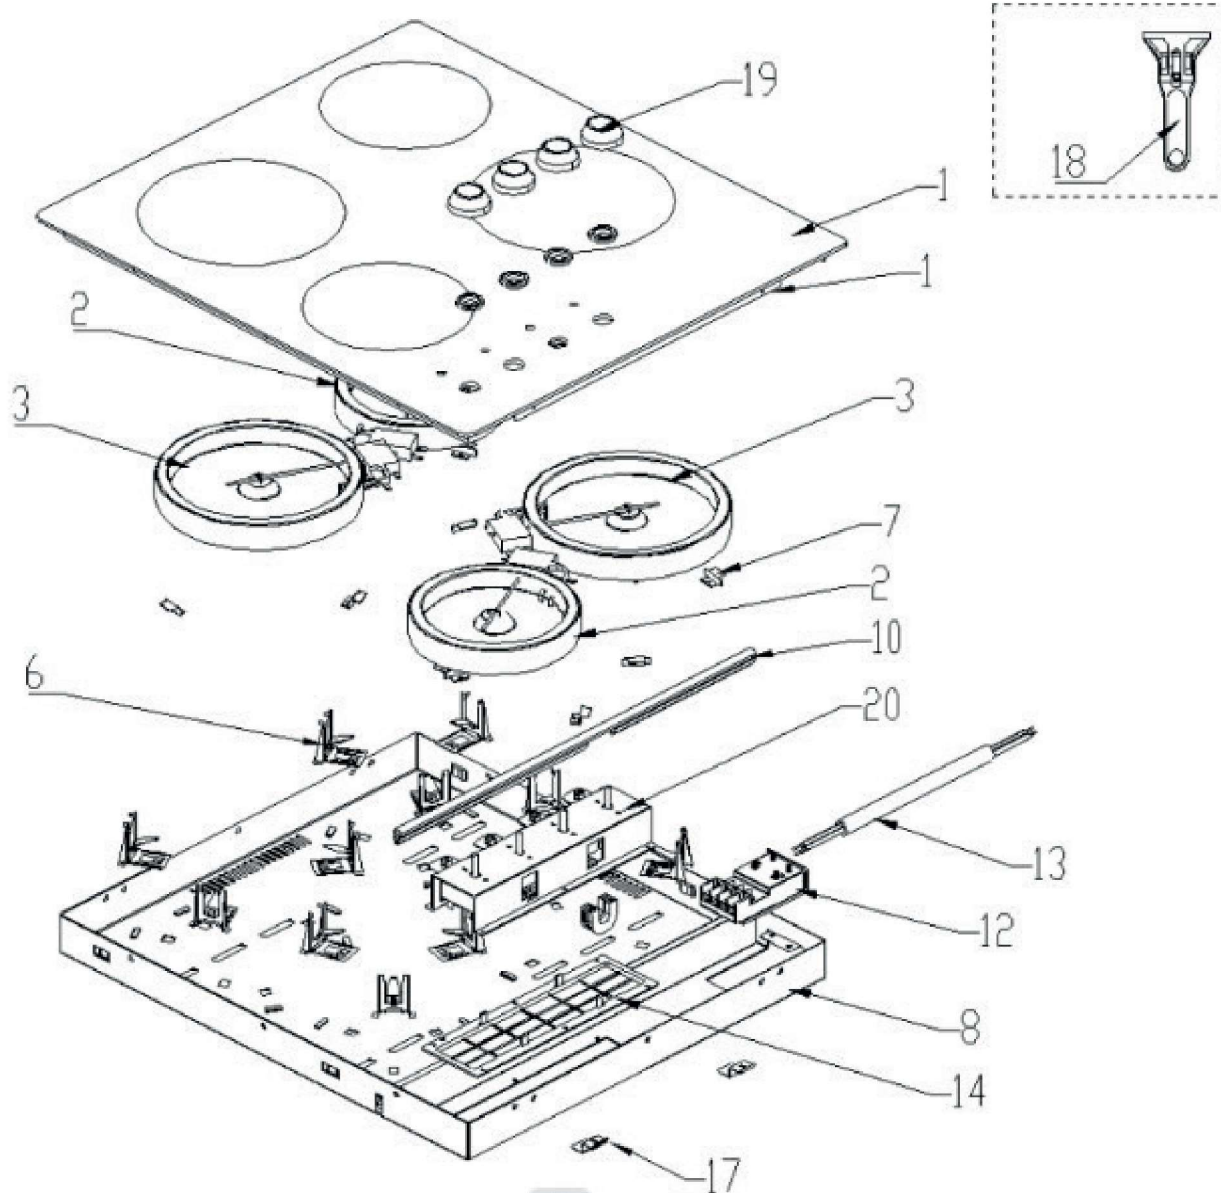

essentiel 

**Plaque de cuisson / Hob**  
ETV41bm Manettes

**Vue éclatée / Exploded view**

8011159

## Liste des pièces détachées / Spare parts list

N° VUE	REFERENCE	DESIGNATION (FR)	DESIGNATION (ENG)	CODE
1	9018843	VERRE (PLAQUE)	Glass Assembly	12966100000072
2	9018844	BOBINE 165MM	Radiation Heating Tray DIAM=165MM	17466100000025
3	9018845	BOBINE 200MM	Radiation Heating Tray DIAM=200MM	17466100000028
6	9018846	SUPPORT	Telescopic Bracket	12266100000012
8	9018847	BASE (PLAQUE)	Bottom Plate Assembly	12266100000037
10	9018848	JOINT ETANCHE SILICONE	Silicone Sealing Strip	12666100000008
12	9018849	BOITIER DERIVATION	Terminal Block	17466000000056
14	9018850	FIXATION (SUPPORT BOUTON)	Fixing Box	12166100000019
17	9018662	FIXATION (TABLE VITRO)	Hanging Plate Fitting	12966000000010
19	9018851	BOUTON	Knob	129661000000935
20	9018852	SUPPORT (BOUTON)	Knob Bracket Assembly	129661000000415