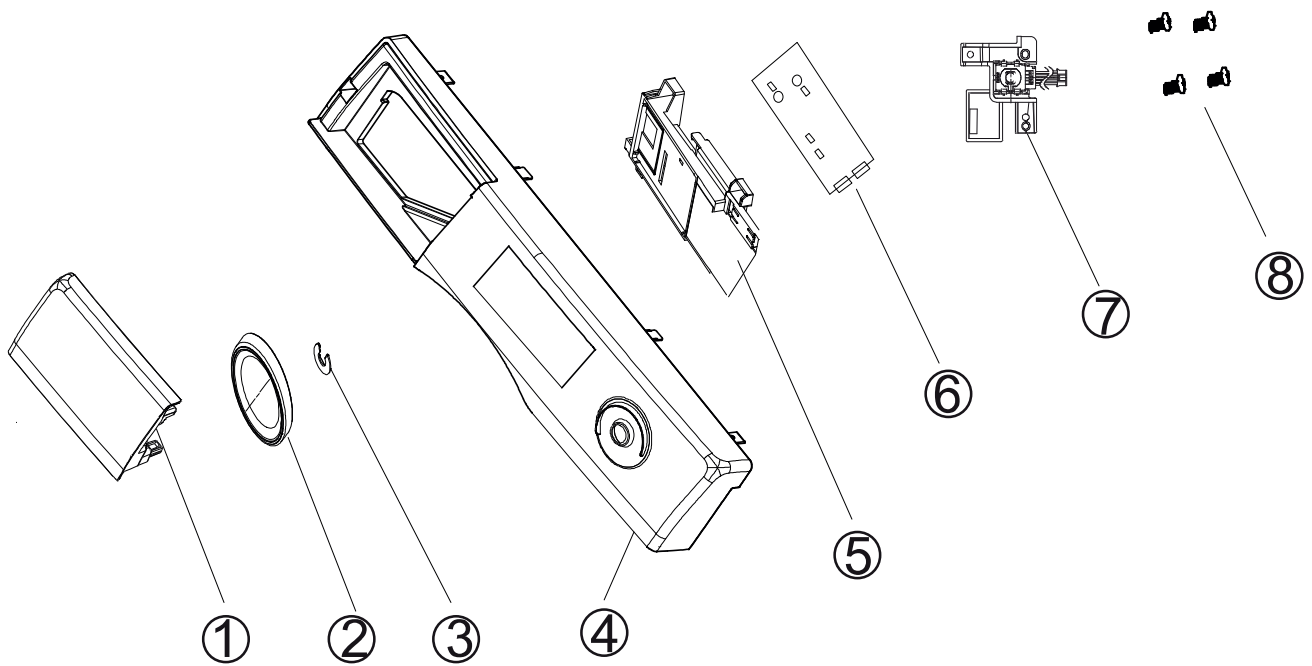

Vue éclatée / Exploded view