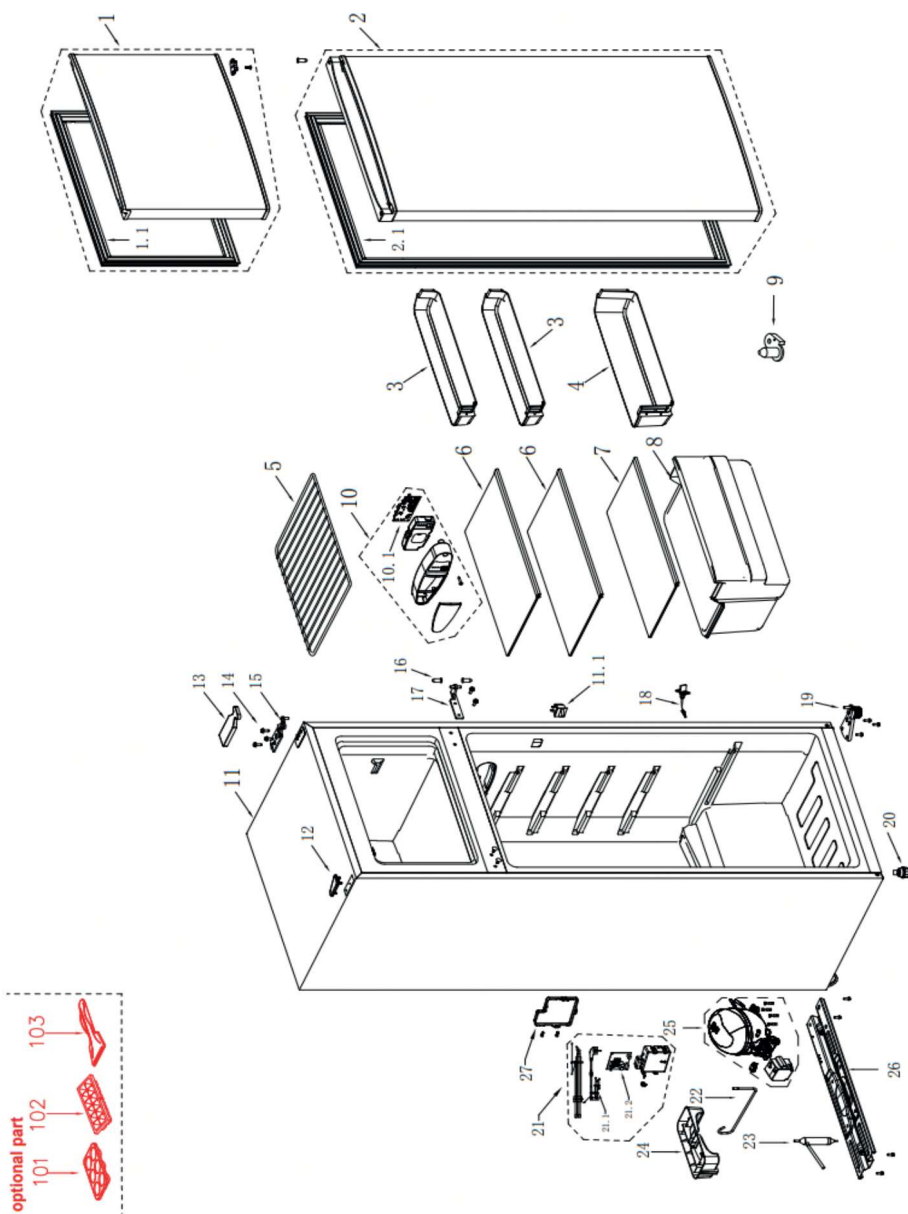

## Liste des pièces détachées / Spare parts list

N° VUE	REFERENCE	DESIGNATION (FR)	DESIGNATION (ENG)	CODE
1	9017453	PORTE (CONGELATEUR)	Freezer Door Assembly	1283100002555
1.1	9017454	JOINT (PORTE CONGELATEUR)	Door Gasket Assembly of Freezer	12131000010251
2	9017456	PORTE (REFRIGERATEUR)	Refrigerator Door Assembly	12831000000531
2.1	9017457	JOINT (PORTE REFRIGERATEUR)	Door gasket assembly of refrigerator	12131000010163
3	9017460	BALCONNET -PETIT	R Small Tray	12131000005080
4	9017461	BALCONNET -GRAND	R Large Tray	12131000A10911
5	9017462	CLAYETTE ACIER	Steel Wire Shelf Of Refrigerator	12931000000053
6	9017465	CLAYETTE (REFRIGERATEUR) 435x268x4MM	Glass Shelf Assembly of Refrigerator	12531000000920
7	9017466	CLAYETTE (BAC A LEGUMES)	Glass Shelf Assembly of Refrigerator	12531000001213
8	9017467	BAC A LEGUMES	Fruits and Vegetables Box	12131000A10908
9	9017479	SUPPORT (CHARNIERE INFERIEURE)	Stopper	12131000003220
10	9027983	BOITIER (LAMPE LED)	Lamp mounting box assembly	12131000109595
10.1	9027178	CARTE (LAMPE LED)	LED lamp assembly	17431000043539
11.1	9007552	INTERRUPTEUR B157.0.1-1	Sector-shaped switch	17431000000392
12	9017468	CACHE TROU (PORTE REFRIGERATEUR)	Hole cap	12131000000585
13	9017469	COUVERCLE INFERIEUR (CHARNIERE)	Hinge cover	12131000035735
14	9011158	VIS GBT6563 M5x16-F 1018A	Screw	11303305000004
15	9017470	CHARNIERE SUPERIEURE	Upper Hinge	12231000007144
16	9004662	Axe (charniere)	Shaft sleeve	12131000006127
17	9017471	CHARNIERE CENTRALE	Middle Hinge Assembly	12231000007010
18	9007556	TIGE NETTOYAGE	Spout plug	12131000003029
19	9017472	CHARNIERE (PIED)	Lower Hinge Adjust Feet Assembly	12231000006858
20	9011410	Pied ajustable	Levelling feet	12131000001014
21	9027984	BOITIER AVEC CARTE COMMANDE	Main Control Board Mounting Box Assembly	12131000109505
21.1	9012873	CABLE ALIMENTATION 1.8M NOIR	European standard power cord	17431000033915
21.2	9027985	CARTE COMMANDE	Main control board	17131000029908
22	9011161	TUBE RACCORDEMENT	Suction Connection Tube	15531000000108
23	9012669	DESHYDRATEUR GJ-0305	Dry Filter	15533100000281
24	9017494	BAC RECUPERATEUR	Drip Tray	12131000022081
25	9027986	COMPRESSEUR VDU0505Y	DC Inverter Reciprocating Compressor	11101020010085
26	9017477	TRAVERSE (COMPRESSEUR)	Compressor mounting panel assembly	12231000040984
27	9027180	COUVERCLE (BOITIER CARTE COMMANDE)	Mounting box cover of main control board	12131000103165
101	9012702	BAC A OEUFS	Egg tray	12131000006168
102	9012703	BAC A GLACONS	Ice box	12131000000170
103	9005161	PELLE A GLACE	Ice scoop	12131000001043