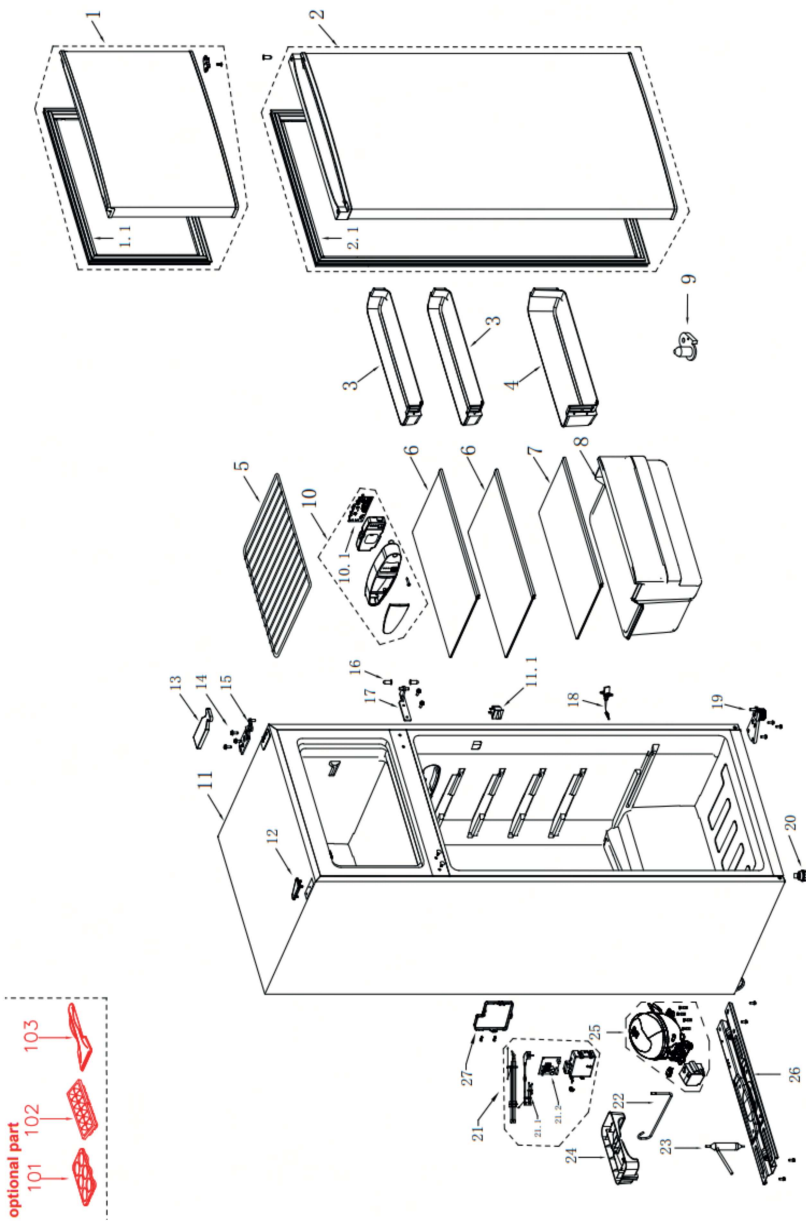

## Liste des pièces détachées / Spare parts list

N° VUE	REFERENCE	DESIGNATION (FR)	DESIGNATION (ENG)	CODE
1	9019543	PORTE (CONGELATEUR)	Freezer door assembly	12831000045346
1.1	9019544	JOINT (PORTE CONGELATEUR)	Door Gasket Assembly of Freezer	12131000010173
2	9019545	PORTE (REFRIGERATEUR) ARGENT	Refrigerator door assembly	12831000045345
2.1	9019546	JOINT (PORTE REFRIGERATEUR)	Door gasket assembly of refrigerator	12131000011230
3	9017460	BALCONNET -PETIT	R Small Tray	12131000005080
4	9017461	BALCONNET -GRAND	R Large Tray	12131000A10911
5	9017462	CLAYETTE ACIER	Steel Wire Shelf Of Refrigerator	12931000000053
6	9017465	CLAYETTE (REFRIGERATEUR) 435x268x4MM	Glass Shelf Assembly of Refrigerator	12531000000920
7	9017466	CLAYETTE (BAC A LEGUMES)	Glass Shelf Assembly of Refrigerator	12531000001213
8	9017467	BACA LEGUMES	Fruits and Vegetables Box	12131000A10908
9	9017479	SUPPORT (CHARNIERE INFERIEURE)	Stopper	12131000003220
10	9027983	BOITIER (LAMPE LED)	Lamp mounting box assembly	12131000109595
10.1	9027178	CARTE (LAMPE LED)	LED lamp assembly	17431000043539
11.1	9007552	INTERRUPTEUR B157.0.1-1	Sector-shaped switch	17431000000392
12	9019547	CACHE TROU	Hole cap	12131000086153
13	9019548	CACHE (CHARNIERE SUPERIEUR)	Hinge cover	12131000084398
14	9011158	VIS GBT6563 M5x16-F 1018A	Screw	11303305000004
15	9017470	CHARNIERE SUPERIEURE	Upper Hinge	12231000007144
16	9004662	Axe (charniere)	Shaft sleeve	12131000006127
17	9017471	CHARNIERE CENTRALE	Middle Hinge Assembly	12231000007010
18	9007556	TIGE NETTOYAGE	Spout plug	12131000003029
19	9017472	CHARNIERE (PIED)	Lower Hinge Adjust Feet Assembly	12231000006858
20	9011410	Pied ajustable	Levelling feet	12131000001014
21	9027984	BOITIER AVEC CARTE COMMANDE	Main Control Board Mounting Box Assembly	12131000109505
21.1	9012873	CABLE ALIMENTATION 1.8M NOIR	European standard power cord	17431000033915
21.2	9027985	CARTE COMMANDE	Main control board	17131000029908
22	9011161	TUBE RACCORDEMENT	Suction Connection Tube	15531000000108
23	9012669	DESHYDRATEUR GJ-0305	Dry Filter	15533100000281
24	9017494	BAC RECUPERATEUR	Drip Tray	12131000022081
25	9027986	COMPRESSEUR VDU0505Y	DC Inverter Reciprocating Compressor	11101020010085
26	9017477	TRAVERSE (COMPRESSEUR)	Compressor mounting panel assembly	12231000040984
27	9027180	COUVERCLE (BOITIER CARTE COMMANDE)	Mounting box cover of main control board	12131000103165
101	9012702	BAC A OEUFS	Egg tray	12131000006168
102	9012703	BAC A GLACONS	Ice box	12131000000170
103	9005161	PELLE A GLACE	Ice scoop	12131000001043