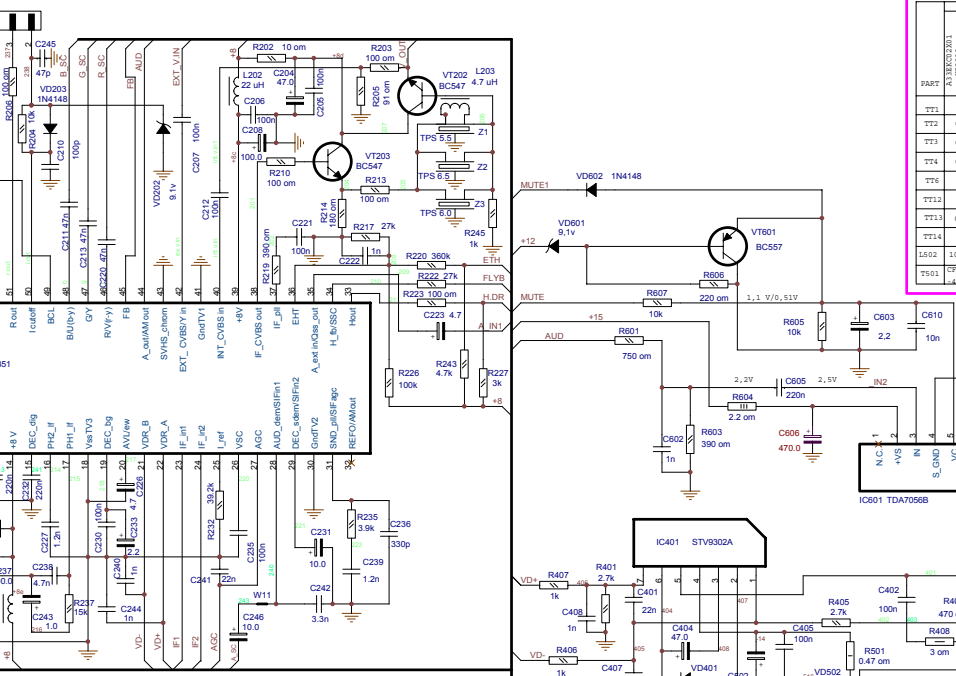

3x1.4

3x1.4

3x1.4

3x1.4

3x1.4

3x1.4

3x1.4

# TV2KR PAL/SECAM, BG/1/DK, MONO

PART	14"	15"	17"	18"	19"
T11	ON	ON	ON	OFF	OFF
T12	OFF	OFF	OFF	ON	ON
T13	OFF	OFF	OFF	ON	ON
T14	OFF	OFF	OFF	ON	ON
T15	ON	ON	ON	OFF	OFF
T16	ON	ON	ON	ON	ON
T17	OFF	OFF	OFF	OFF	OFF
T18	OFF	OFF	OFF	OFF	OFF
T19	OFF	OFF	OFF	OFF	OFF
L502	105 uH	39 uH	105 uH	105 uH	105 uH
T501	CF0801	CF0801	CF0801	CF0801	CF0801
	A426	A426	A426	A426	A426

# TV2KR PAL/SECAM, BG/IDK/LL", MONO

PART	CRT TUBE				
	14"	15"	20"	21"	21" RP
TT1	ON	ON	ON	OFF	
TT2	OFF	ON	OFF	ON	
TT3	OFF	OFF	ON	OFF	
TT4	OFF	OFF	ON	ON	
TT6	ON	OFF	OFF	OFF	
TT12	ON	ON	ON	ON	
TT14	OFF	OFF	OFF	OFF	
L502	105 uH	39 uH	105 uH	105 uH	
T501	CF0801	CF0801	CF0801	CF0801	
	-4780	-4780	-4780	-4780	