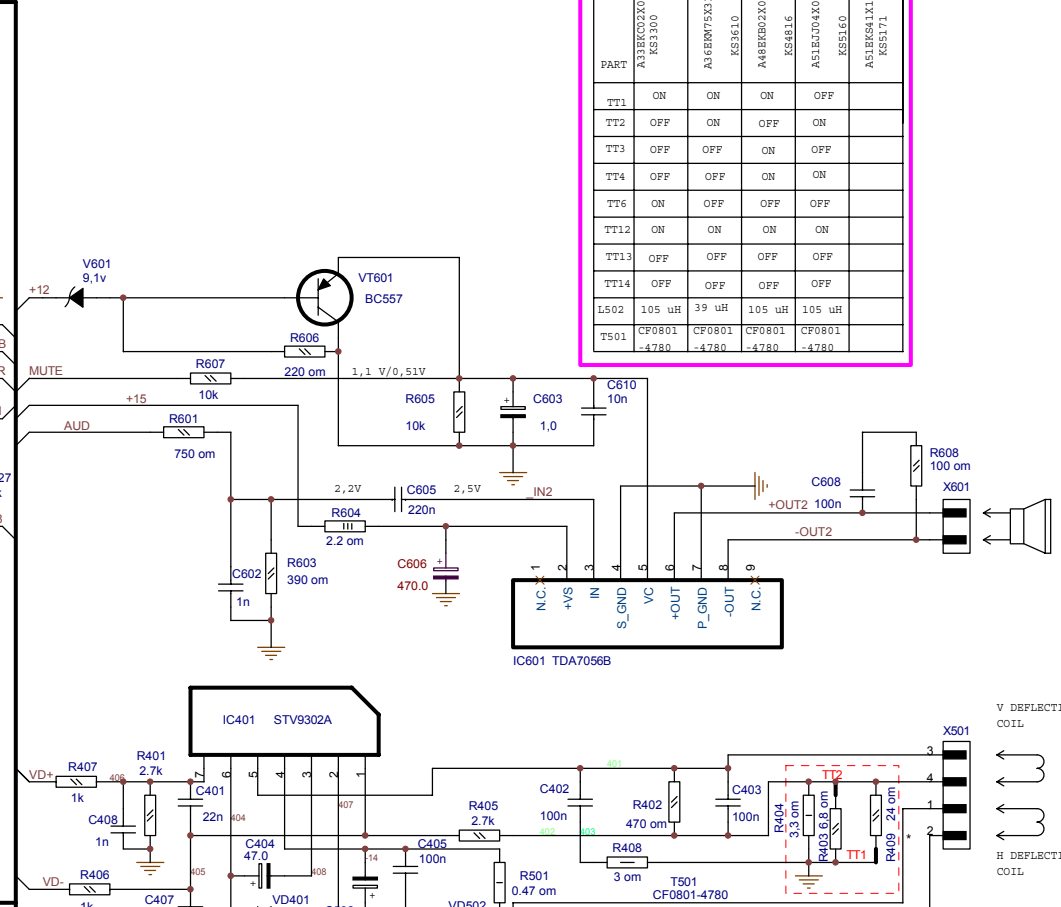

3x1.4

3x1.4

3x1.4

3x1.4

3x1.4

3x1.4

3x1.4

# TV2KR PAL/SECAM, BG/1/DK, MONO

PART	14"	15"	17"	18"	19"
T11	ON	ON	ON	OFF	OFF
T12	OFF	OFF	OFF	ON	ON
T13	OFF	OFF	OFF	ON	ON
T14	OFF	OFF	OFF	ON	ON
T15	ON	ON	ON	OFF	OFF
T16	ON	ON	ON	ON	ON
T17	OFF	OFF	OFF	OFF	OFF
T18	OFF	OFF	OFF	OFF	OFF
T19	OFF	OFF	OFF	OFF	OFF
L502	105 uH	39 uH	105 uH	105 uH	105 uH
T501	CF0801	CF0801	CF0801	CF0801	CF0801
	A426	A426	A426	A426	A426

# TV2KR PAL/SECAM, BG/IDK/LL", MONO

PART	CRT TUBE				
	14"	15"	20"	21"	21" RP
TT1	ON	ON	ON	OFF	
TT2	OFF	ON	OFF	ON	
TT3	OFF	OFF	ON	OFF	
TT4	OFF	OFF	ON	ON	
TT6	ON	OFF	OFF	OFF	
TT12	ON	ON	ON	ON	
TT14	OFF	OFF	OFF	OFF	
L502	105 uH	39 uH	105 uH	105 uH	
T501	CF0801	CF0801	CF0801	CF0801	
	-4780	-4780	-4780	-4780	