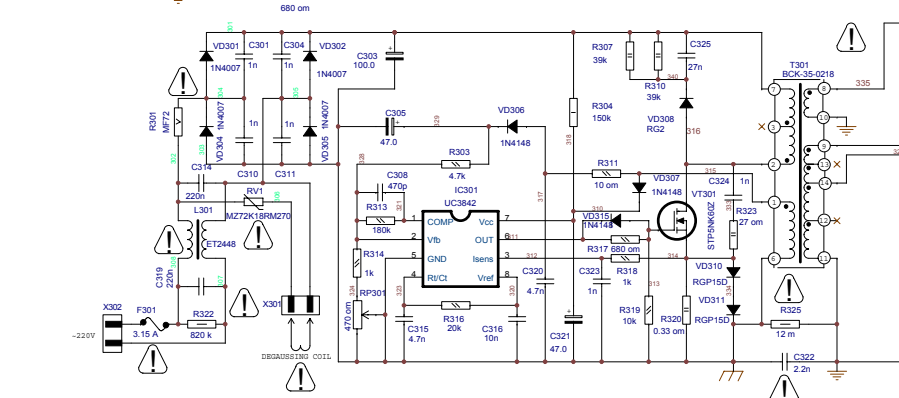

3x1.4

3x1.4

3x1.4

3x1.4

3x1.4

3x1.4

3x1.4

# TV2KR PAL/SECAM, BG/1/DK, MONO

PART	14"	15"	17"	18"	19"
T11	ON	ON	ON	OFF	OFF
T12	OFF	OFF	OFF	ON	ON
T13	OFF	OFF	OFF	ON	ON
T14	OFF	OFF	OFF	ON	ON
T15	ON	ON	ON	OFF	OFF
T16	ON	ON	ON	ON	ON
T17	OFF	OFF	OFF	OFF	OFF
T18	OFF	OFF	OFF	OFF	OFF
T19	OFF	OFF	OFF	OFF	OFF
L502	105 uH	39 uH	105 uH	105 uH	105 uH
T501	CF0801	CF0801	CF0801	CF0801	CF0801
	A426	A426	A426	A426	A426

# TV2KR PAL/SECAM, BG/IDK/LL", MONO

PART	CRT TUBE				
	14"	15"	20"	21"	21" RP
TT1	ON	ON	ON	OFF	
TT2	OFF	ON	OFF	ON	
TT3	OFF	OFF	ON	OFF	
TT4	OFF	OFF	ON	ON	
TT6	ON	OFF	OFF	OFF	
TT12	ON	ON	ON	ON	
TT14	OFF	OFF	OFF	OFF	
L502	105 uH	39 uH	105 uH	105 uH	
T501	CF0801	CF0801	CF0801	CF0801	
	-4780	-4780	-4780	-4780	