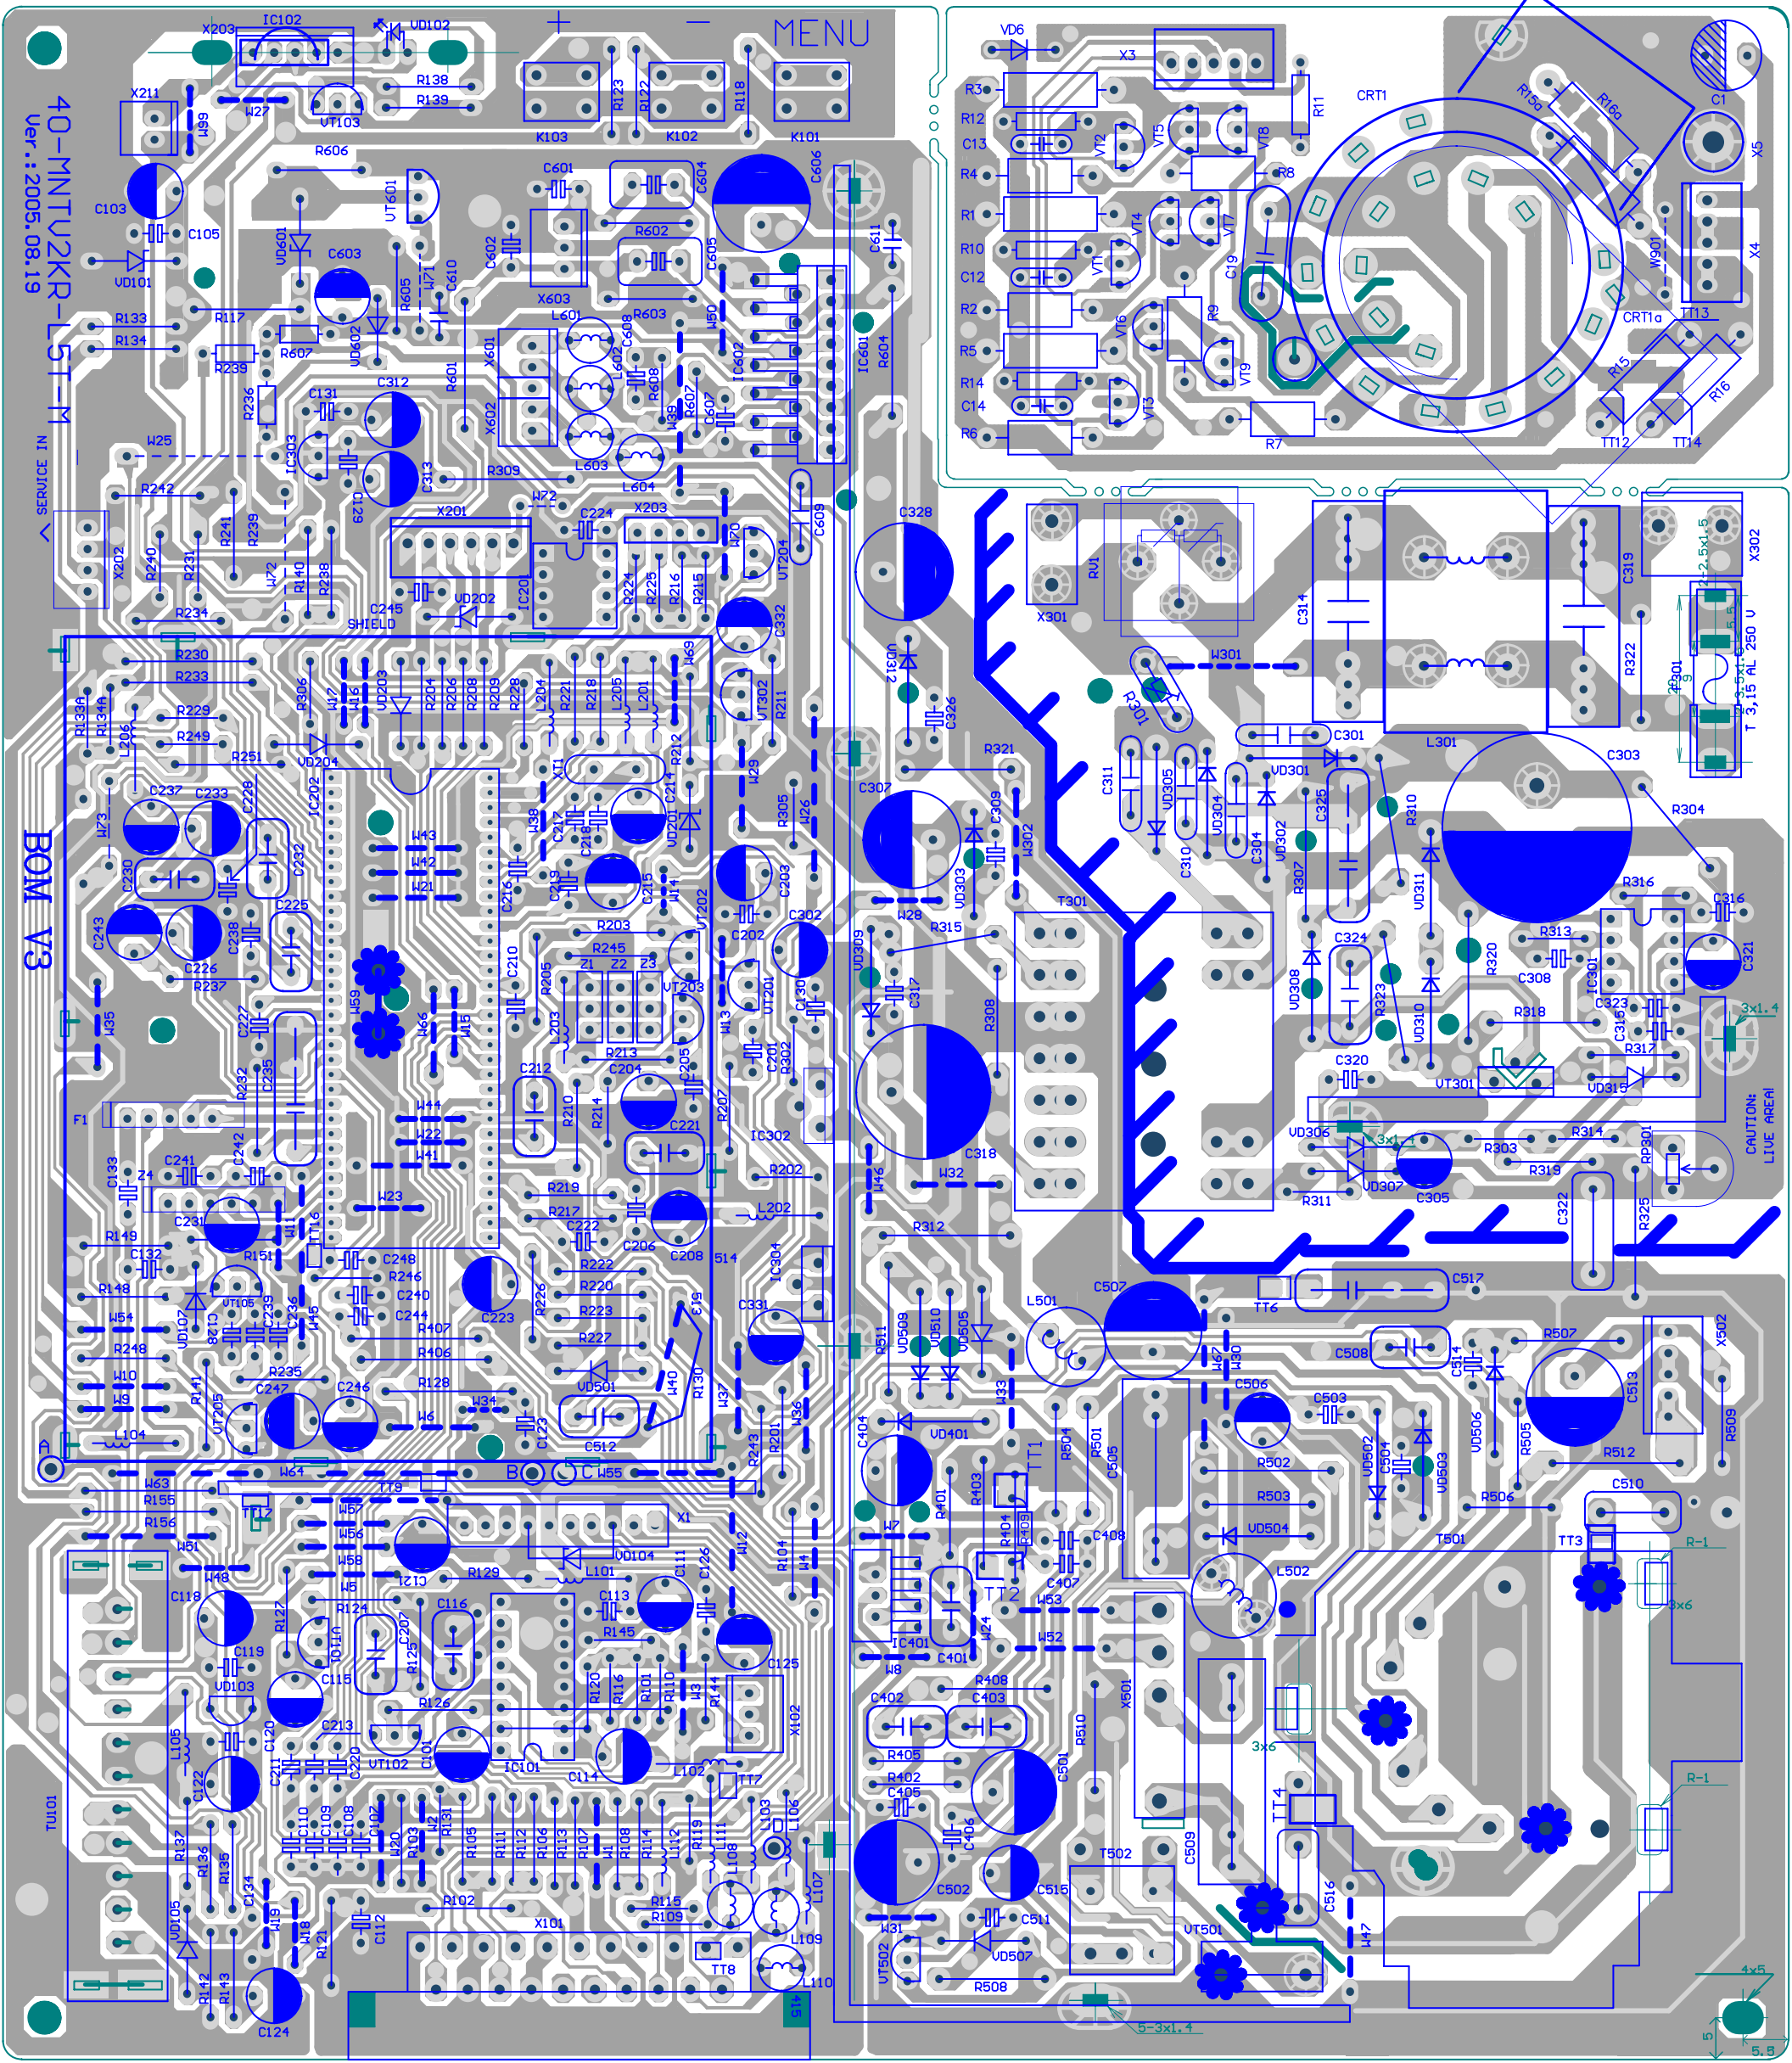

40-MNTU2KR-LS1-M  
Ver.: 2005.08.19

BOM V3

MENU

CAUTION:  
LIVE AREA!

5-3x1.4  
4x5  
5

R-1

3x6

3x1.4

3x1.4

3x1.4

3x1.4

3x1.4

3x1.4

3x1.4

3x1.4

# TV2KR PAL/SECAM, BG/1/DK, MONO

PART	14"	15"	17"	18"	19"
T11	ON	ON	ON	OFF	OFF
T12	OFF	OFF	OFF	ON	ON
T13	OFF	OFF	OFF	ON	ON
T14	OFF	OFF	OFF	ON	ON
T15	ON	ON	ON	OFF	OFF
T16	ON	ON	ON	ON	ON
T17	OFF	OFF	OFF	OFF	OFF
T18	OFF	OFF	OFF	OFF	OFF
T19	OFF	OFF	OFF	OFF	OFF
L502	105 uH	39 uH	105 uH	105 uH	105 uH
T501	CF0801	CF0801	CF0801	CF0801	CF0801
	A426	A426	A426	A426	A426

# TV2KR PAL/SECAM, BG/IDK/LL", MONO

PART	CRT TUBE				
	14"	15"	20"	21"	21" RP
TT1	ON	ON	ON	OFF	
TT2	OFF	ON	OFF	ON	
TT3	OFF	OFF	ON	OFF	
TT4	OFF	OFF	ON	ON	
TT6	ON	OFF	OFF	OFF	
TT12	ON	ON	ON	ON	
TT14	OFF	OFF	OFF	OFF	
L502	105 uH	39 uH	105 uH	105 uH	
T501	CF0801	CF0801	CF0801	CF0801	
	-4780	-4780	-4780	-4780	