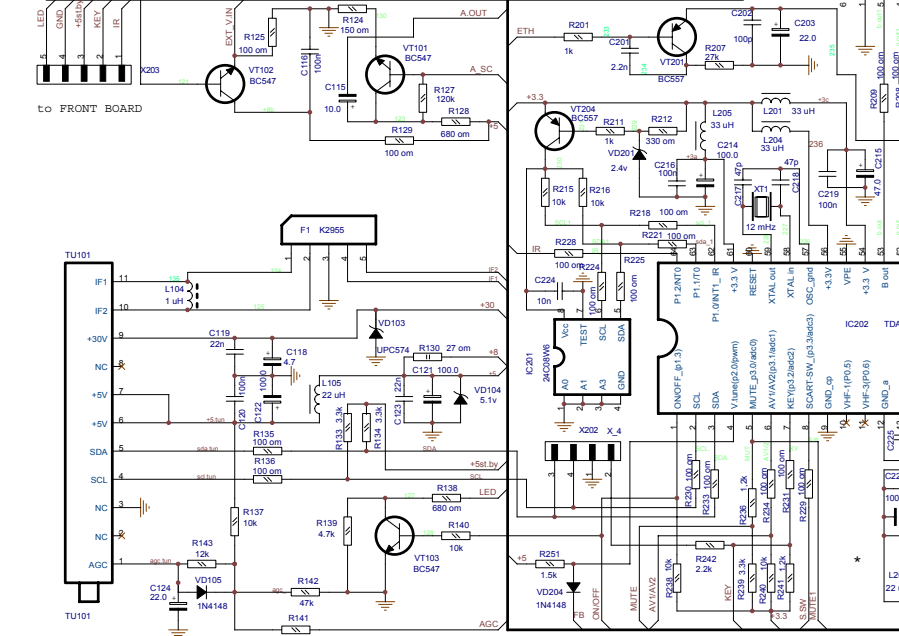

3x1.4

3x1.4

3x1.4

3x1.4

3x1.4

3x1.4

3x1.4

# TV2KR PAL/SECAM, BG/1/DK, MONO

PART	14"	15"	17"	18"	19"
T11	ON	ON	ON	OFF	OFF
T12	OFF	OFF	OFF	ON	ON
T13	OFF	OFF	OFF	ON	ON
T14	OFF	OFF	OFF	ON	ON
T15	ON	ON	ON	OFF	OFF
T16	ON	ON	ON	ON	ON
T17	OFF	OFF	OFF	OFF	OFF
T18	OFF	OFF	OFF	OFF	OFF
T19	OFF	OFF	OFF	OFF	OFF
L502	105 uH	39 uH	105 uH	105 uH	105 uH
T501	CF0801	CF0801	CF0801	CF0801	CF0801
	A426	A426	A426	A426	A426

# TV2KR PAL/SECAM, BG/IDK/LL", MONO

PART	CRT TUBE				
	14"	15"	20"	21"	21" RP
TT1	ON	ON	ON	OFF	
TT2	OFF	ON	OFF	ON	
TT3	OFF	OFF	ON	OFF	
TT4	OFF	OFF	ON	ON	
TT6	ON	OFF	OFF	OFF	
TT12	ON	ON	ON	ON	
TT14	OFF	OFF	OFF	OFF	
L502	105 uH	39 uH	105 uH	105 uH	
T501	CF0801	CF0801	CF0801	CF0801	
	-4780	-4780	-4780	-4780	