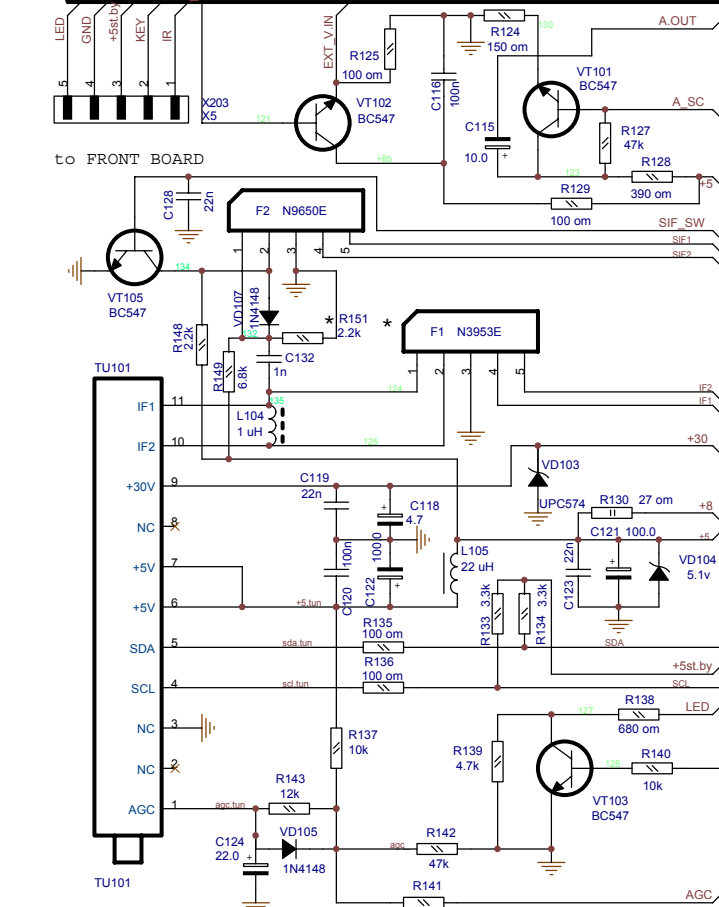

40-MNTU2KR-LS1-M  
Ver.: 2005.08.19

BOM V3

MENU

CAUTION:  
LIVE AREA!

5-3x1.4  
4x5  
5

R-1

3x6

3x1.4

3x1.4

3x1.4

3x1.4

3x1.4

3x1.4

3x1.4

3x1.4

# TV2KR PAL/SECAM, BG/1/DK, MONO

PART	14"	15"	17"	18"	19"
T11	ON	ON	ON	OFF	OFF
T12	OFF	OFF	OFF	ON	ON
T13	OFF	OFF	OFF	ON	ON
T14	OFF	OFF	OFF	ON	ON
T15	ON	ON	ON	OFF	OFF
T16	ON	ON	ON	ON	ON
T17	OFF	OFF	OFF	OFF	OFF
T18	OFF	OFF	OFF	OFF	OFF
T19	OFF	OFF	OFF	OFF	OFF
L502	105 uH	39 uH	105 uH	105 uH	105 uH
T501	CF0801	CF0801	CF0801	CF0801	CF0801
	A426	A426	A426	A426	A426

# TV2KR PAL/SECAM, BG/IDK/LL", MONO

PART	CRT TUBE				
	14"	15"	20"	21"	21" RP
TT1	ON	ON	ON	OFF	
TT2	OFF	ON	OFF	ON	
TT3	OFF	OFF	ON	OFF	
TT4	OFF	OFF	ON	ON	
TT6	ON	OFF	OFF	OFF	
TT12	ON	ON	ON	ON	
TT14	OFF	OFF	OFF	OFF	
L502	105 uH	39 uH	105 uH	105 uH	
T501	CF0801	CF0801	CF0801	CF0801	
	-4780	-4780	-4780	-4780	