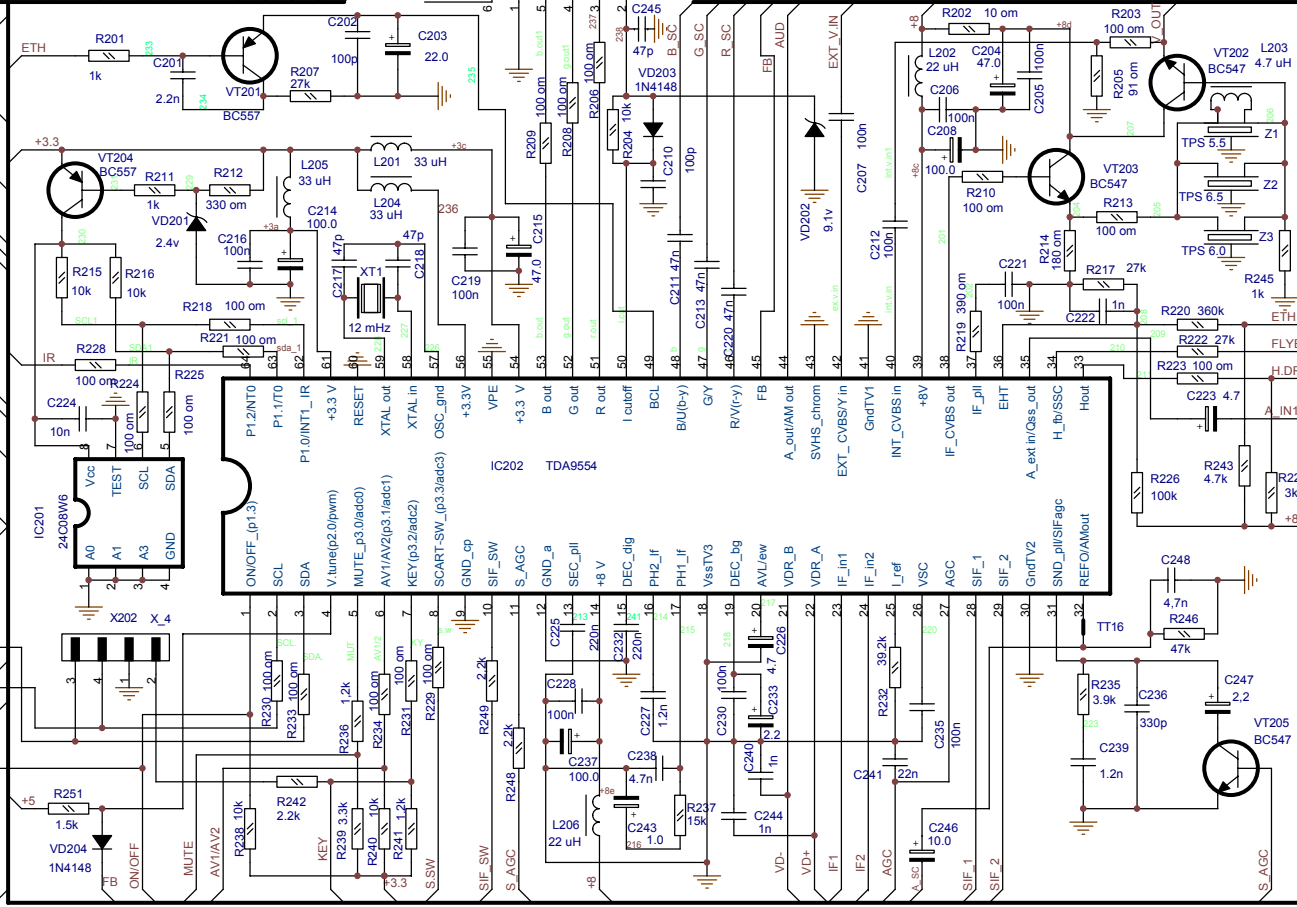

3x1.4

3x1.4

3x1.4

3x1.4

3x1.4

3x1.4

3x1.4

# TV2KR PAL/SECAM, BG/1/DK, MONO

PART	14"	15"	17"	18"	19"
T11	ON	ON	ON	OFF	OFF
T12	OFF	OFF	OFF	ON	ON
T13	OFF	OFF	OFF	ON	ON
T14	OFF	OFF	OFF	ON	ON
T15	ON	ON	ON	OFF	OFF
T16	ON	ON	ON	ON	ON
T17	OFF	OFF	OFF	OFF	OFF
T18	OFF	OFF	OFF	OFF	OFF
T19	OFF	OFF	OFF	OFF	OFF
L502	105 uH	39 uH	105 uH	105 uH	105 uH
T501	CF0801	CF0801	CF0801	CF0801	CF0801
	A426	A426	A426	A426	A426

# TV2KR PAL/SECAM, BG/IDK/LL", MONO

PART	CRT TUBE				
	14"	15"	20"	21"	21" RP
TT1	ON	ON	ON	OFF	
TT2	OFF	ON	OFF	ON	
TT3	OFF	OFF	ON	OFF	
TT4	OFF	OFF	ON	ON	
TT6	ON	OFF	OFF	OFF	
TT12	ON	ON	ON	ON	
TT14	OFF	OFF	OFF	OFF	
L502	105 uH	39 uH	105 uH	105 uH	
T501	CF0801	CF0801	CF0801	CF0801	
	-4780	-4780	-4780	-4780	