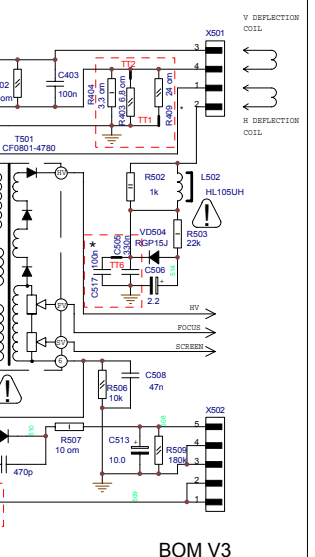

40-MNTU2KR-LS1-M  
Ver.: 2005.08.19

BOM V3

MENU

CAUTION:  
LIVE AREA!

5-3x1.4  
4x5  
5

R-1

3x6

3x1.4

3x1.4

3x1.4

3x1.4

3x1.4

3x1.4

3x1.4

3x1.4

# TV2KR PAL/SECAM, BG/1/DK, MONO

PART	14"	15"	17"	18"	19"
T11	ON	ON	ON	OFF	OFF
T12	OFF	OFF	OFF	ON	ON
T13	OFF	OFF	OFF	ON	ON
T14	OFF	OFF	OFF	ON	ON
T15	ON	ON	ON	OFF	OFF
T16	ON	ON	ON	ON	ON
T17	OFF	OFF	OFF	OFF	OFF
T18	OFF	OFF	OFF	OFF	OFF
T19	OFF	OFF	OFF	OFF	OFF
L502	105 uH	39 uH	105 uH	105 uH	105 uH
T501	CF0801	CF0801	CF0801	CF0801	CF0801
	A426	A426	A426	A426	A426

# TV2KR PAL/SECAM, BG/IDK/LL", MONO

PART	CRT TUBE				
	14"	15"	20"	21"	21" RP
TT1	ON	ON	ON	OFF	
TT2	OFF	ON	OFF	ON	
TT3	OFF	OFF	ON	OFF	
TT4	OFF	OFF	ON	ON	
TT6	ON	OFF	OFF	OFF	
TT12	ON	ON	ON	ON	
TT14	OFF	OFF	OFF	OFF	
L502	105 uH	39 uH	105 uH	105 uH	
T501	CF0801	CF0801	CF0801	CF0801	
	-4780	-4780	-4780	-4780	