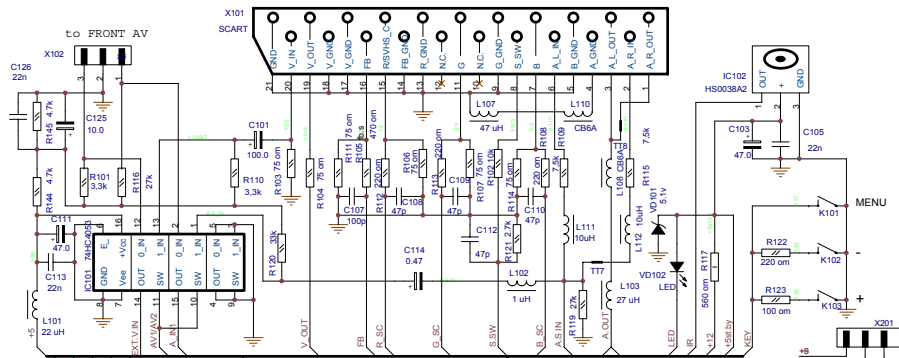

3x1.4

3x1.4

3x1.4

3x1.4

3x1.4

3x1.4

3x1.4

# TV2KR PAL/SECAM, BG/1/DK, MONO

PART	14"	15"	17"	18"	19"
T11	ON	ON	ON	OFF	OFF
T12	OFF	OFF	OFF	ON	ON
T13	OFF	OFF	OFF	ON	ON
T14	OFF	OFF	OFF	ON	ON
T15	ON	ON	ON	OFF	OFF
T16	ON	ON	ON	ON	ON
T17	OFF	OFF	OFF	OFF	OFF
T18	OFF	OFF	OFF	OFF	OFF
T19	OFF	OFF	OFF	OFF	OFF
L502	105 uH	39 uH	105 uH	105 uH	105 uH
T501	CF0801	CF0801	CF0801	CF0801	CF0801
	A426	A426	A426	A426	A426

# TV2KR PAL/SECAM, BG/IDK/LL", MONO

PART	CRT TUBE				
	14"	15"	20"	21"	21" RP
TT1	ON	ON	ON	OFF	
TT2	OFF	ON	OFF	ON	
TT3	OFF	OFF	ON	OFF	
TT4	OFF	OFF	ON	ON	
TT6	ON	OFF	OFF	OFF	
TT12	ON	ON	ON	ON	
TT14	OFF	OFF	OFF	OFF	
L502	105 uH	39 uH	105 uH	105 uH	
T501	CF0801	CF0801	CF0801	CF0801	
	-4780	-4780	-4780	-4780	