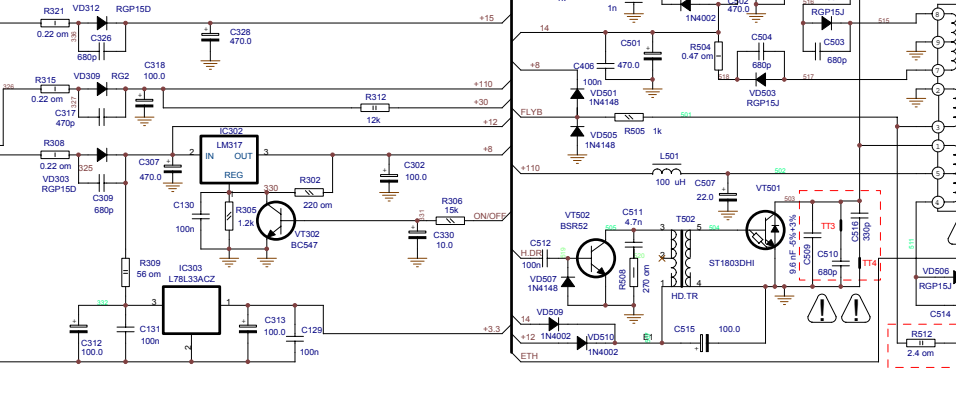

3x1.4

3x1.4

3x1.4

3x1.4

3x1.4

3x1.4

3x1.4

# TV2KR PAL/SECAM, BG/1/DK, MONO

PART	14"	15"	17"	18"	19"
T11	ON	ON	ON	OFF	OFF
T12	OFF	OFF	OFF	ON	ON
T13	OFF	OFF	OFF	ON	ON
T14	OFF	OFF	OFF	ON	ON
T15	ON	ON	ON	OFF	OFF
T16	ON	ON	ON	ON	ON
T17	OFF	OFF	OFF	OFF	OFF
T18	OFF	OFF	OFF	OFF	OFF
T19	OFF	OFF	OFF	OFF	OFF
L502	105 uH	39 uH	105 uH	105 uH	105 uH
T501	CF0801	CF0801	CF0801	CF0801	CF0801
	A426	A426	A426	A426	A426

# TV2KR PAL/SECAM, BG/IDK/LL", MONO

PART	CRT TUBE				
	14"	15"	20"	21"	21" RP
TT1	ON	ON	ON	OFF	
TT2	OFF	ON	OFF	ON	
TT3	OFF	OFF	ON	OFF	
TT4	OFF	OFF	ON	ON	
TT6	ON	OFF	OFF	OFF	
TT12	ON	ON	ON	ON	
TT14	OFF	OFF	OFF	OFF	
L502	105 uH	39 uH	105 uH	105 uH	
T501	CF0801	CF0801	CF0801	CF0801	
	-4780	-4780	-4780	-4780	