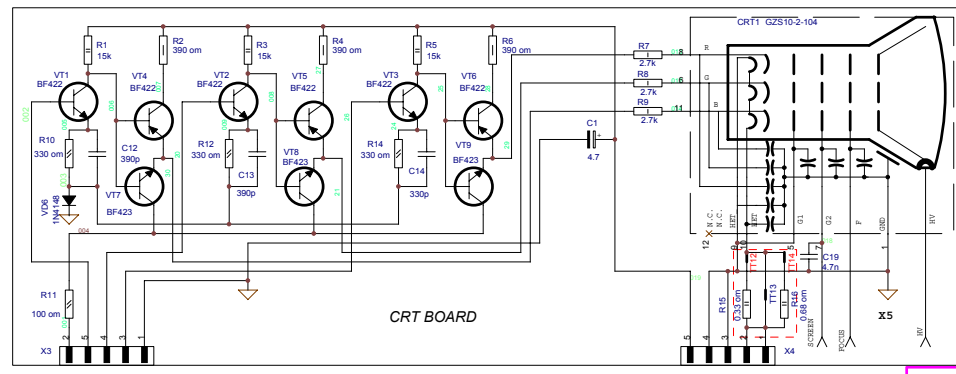

3x1.4

3x1.4

3x1.4

3x1.4

3x1.4

3x1.4

3x1.4

# TV2KR PAL/SECAM, BG/1/DK, MONO

PART	14"	15"	17"	18"	19"
T11	ON	ON	ON	OFF	OFF
T12	OFF	OFF	OFF	ON	ON
T13	OFF	OFF	OFF	ON	ON
T14	OFF	OFF	OFF	ON	ON
T15	ON	ON	ON	OFF	OFF
T16	ON	ON	ON	ON	ON
T17	OFF	OFF	OFF	OFF	OFF
T18	OFF	OFF	OFF	OFF	OFF
T19	OFF	OFF	OFF	OFF	OFF
L502	105 uH	39 uH	105 uH	105 uH	105 uH
T501	CF0801	CF0801	CF0801	CF0801	CF0801
	A426	A426	A426	A426	A426

# TV2KR PAL/SECAM, BG/IDK/LL", MONO

PART	CRT TUBE				
	14"	15"	20"	21"	21" RP
TT1	ON	ON	ON	OFF	
TT2	OFF	ON	OFF	ON	
TT3	OFF	OFF	ON	OFF	
TT4	OFF	OFF	ON	ON	
TT6	ON	OFF	OFF	OFF	
TT12	ON	ON	ON	ON	
TT14	OFF	OFF	OFF	OFF	
L502	105 uH	39 uH	105 uH	105 uH	
T501	CF0801	CF0801	CF0801	CF0801	
	-4780	-4780	-4780	-4780	