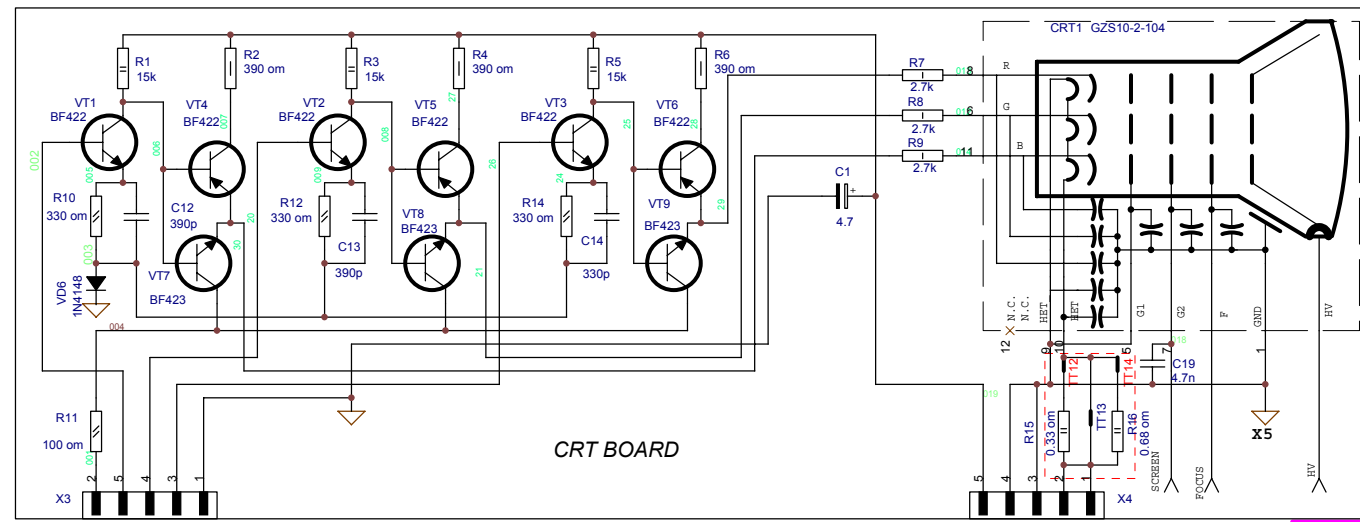

3x1.4

3x1.4

3x1.4

3x1.4

3x1.4

3x1.4

3x1.4

# TV2KR PAL/SECAM, BG/1/DK, MONO

PART	14"	15"	17"	18"	19"
T11	ON	ON	ON	OFF	OFF
T12	OFF	OFF	OFF	ON	ON
T13	OFF	OFF	OFF	ON	ON
T14	OFF	OFF	OFF	ON	ON
T15	ON	ON	ON	OFF	OFF
T16	ON	ON	ON	ON	ON
T17	OFF	OFF	OFF	OFF	OFF
T18	OFF	OFF	OFF	OFF	OFF
T19	OFF	OFF	OFF	OFF	OFF
L502	105 uH	39 uH	105 uH	105 uH	105 uH
T501	CF0801	CF0801	CF0801	CF0801	CF0801
	A426	A426	A426	A426	A426

# TV2KR PAL/SECAM, BG/IDK/LL", MONO

PART	CRT TUBE				
	14"	15"	20"	21"	21" RP
TT1	ON	ON	ON	OFF	
TT2	OFF	ON	OFF	ON	
TT3	OFF	OFF	ON	OFF	
TT4	OFF	OFF	ON	ON	
TT6	ON	OFF	OFF	OFF	
TT12	ON	ON	ON	ON	
TT14	OFF	OFF	OFF	OFF	
L502	105 uH	39 uH	105 uH	105 uH	
T501	CF0801	CF0801	CF0801	CF0801	
	-4780	-4780	-4780	-4780	