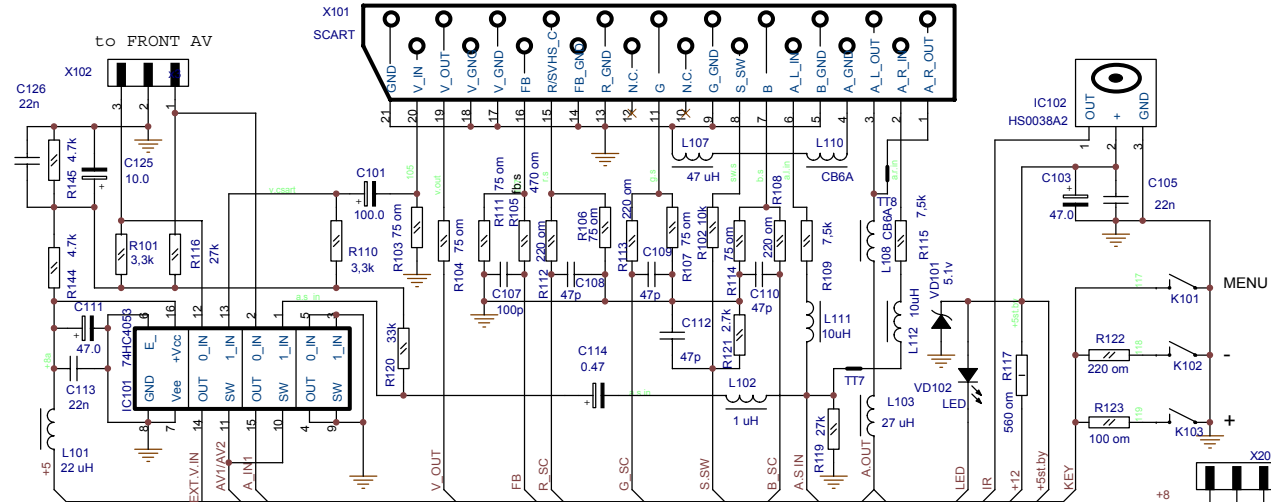

3x1.4

3x1.4

3x1.4

3x1.4

3x1.4

3x1.4

3x1.4

# TV2KR PAL/SECAM, BG/1/DK, MONO

PART	14"	15"	17"	18"	19"
T11	ON	ON	ON	OFF	OFF
T12	OFF	OFF	OFF	ON	ON
T13	OFF	OFF	OFF	ON	ON
T14	OFF	OFF	OFF	ON	ON
T15	ON	ON	ON	OFF	OFF
T16	ON	ON	ON	ON	ON
T17	OFF	OFF	OFF	OFF	OFF
T18	OFF	OFF	OFF	OFF	OFF
T19	OFF	OFF	OFF	OFF	OFF
L502	105 uH	39 uH	105 uH	105 uH	105 uH
T501	CF0801	CF0801	CF0801	CF0801	CF0801
	A426	A426	A426	A426	A426

# TV2KR PAL/SECAM, BG/IDK/LL", MONO

PART	CRT TUBE				
	14"	15"	20"	21"	21" RP
TT1	ON	ON	ON	OFF	
TT2	OFF	ON	OFF	ON	
TT3	OFF	OFF	ON	OFF	
TT4	OFF	OFF	ON	ON	
TT6	ON	OFF	OFF	OFF	
TT12	ON	ON	ON	ON	
TT14	OFF	OFF	OFF	OFF	
L502	105 uH	39 uH	105 uH	105 uH	
T501	CF0801	CF0801	CF0801	CF0801	
	-4780	-4780	-4780	-4780	