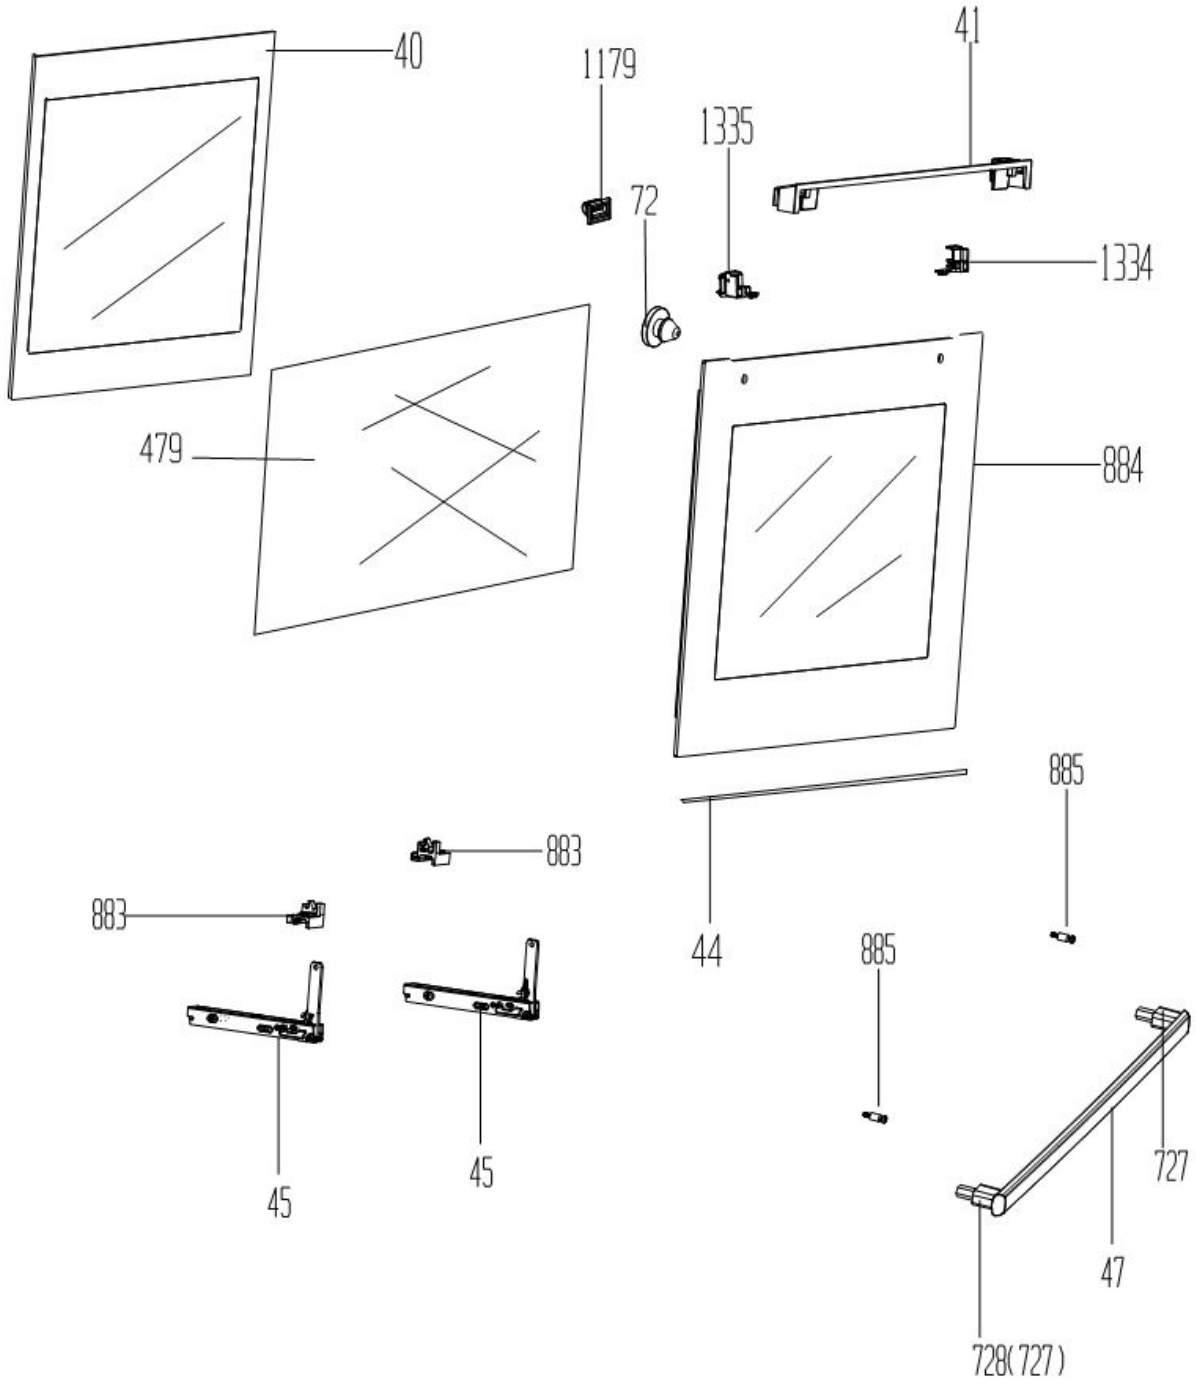

ÇEKİR-AYLIKLI PLAN

P704-2-12

The exploded view refers to different models within product range.
Some of the parts shown here may not be in the bill of material.(Part list or BOM)
For this reason, this view must be used together with the stok no and the BOM of the product

Drawing date / Cizin tarihi

10.03.2009

Drawing by/Cizen kisi

Hotice Ozboy

Revizyon / date

1-16.04.2011

Resin isni / Picture Name

Barbaros ank-Barac saat&pano gr/Built in oven-Baracuda panel&tiner

arçelik
DISHWASHER APPLIANCE PLANT

P704-3-2B	The exploded view refers to different models within product range. Some of the parts shown here may not be in the bill of material.(Part list or BOM) For this reason, this view must be used together with the stok no and the BOM of the product			 arçelik <small>CHINESE APPLIANCE PLANT</small>
	Patlatılmış resin ürün gamındaki farklı modeller için hazırlandığından burada gösterilen parçaların bazıları parça listenizde olmayabilir. Bu nedenle, bu resin ürün stok no'su ve parça listesiyle birlikte kullanılmalıdır.			
Drawing date / Çizim tarihi	Drawing by/Çizen kişi	Revizyon / date	Resin isni / Picture None	
06.01.2008	Hatice Ozbay	0	Barbaros ankastre fırın-kapak gr/Barbaros built in oven-door gr.	

P705-4-63

The exploded view refers to different models within product range.
Some of the parts shown here may not be in the bill of material.(Part list or BOM)
For this reason, this view must be used together with the stok no and the BOM of the product