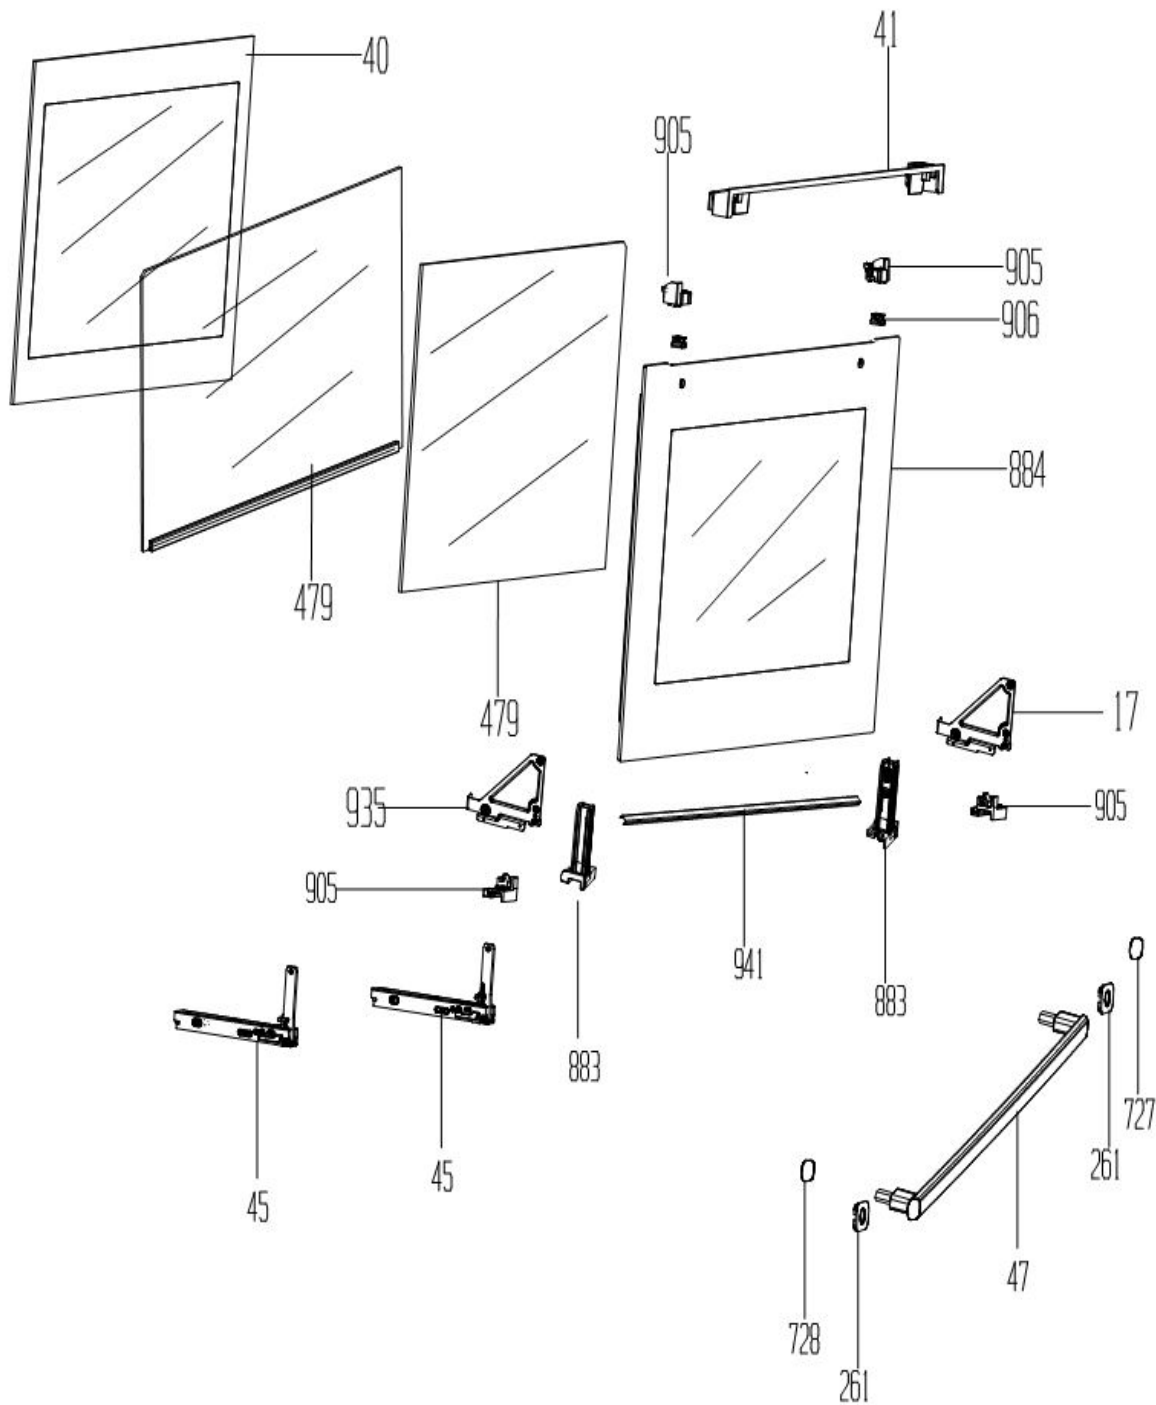

ÇEKİR-AYLIKLI PLAN

P704-2-12

The exploded view refers to different models within product range.
Some of the parts shown here may not be in the bill of material.(Part list or BOM)
For this reason, this view must be used together with the stok no and the BOM of the product

Drawing date / Cizin tarihi

10.03.2009

Drawing by/Cizen kisi

Hotice Ozboy

Revizyon / date

1-16.04.2011

Resin isni / Picture Name

Barbaros ank-Barac saat&pano gr/Built in oven-Baracuda panel&tiner

arçelik
DISHWASHER APPLIANCE PLANT

P704-3-2B	The exploded view refers to different models within product range. Some of the parts shown here may not be in the bill of material.(Part list or BOM) For this reason, this view must be used together with the stok no and the BOM of the product			 arçelik <small>CHINESE APPLIANCE PLANT</small>
	Patlatılmış resin ürün gamındaki farklı modeller için hazırlandığından burada gösterilen parçaların bazıları parça listenizde olmayabilir. Bu nedenle, bu resin ürün stok no'su ve parça listesiyle birlikte kullanılmalıdır.			
Drawing date / Çizim tarihi	Drawing by/Çizen kişi	Revizyon / date	Resin isni / Picture None	
06.01.2008	Hatice Ozbay	0	Barbaros ankastre fırın-kapak gr/Barbaros built in oven-door gr.	

P705-4-63

The exploded view refers to different models within product range.
Some of the parts shown here may not be in the bill of material.(Part list or BOM)
For this reason, this view must be used together with the stok no and the BOM of the product