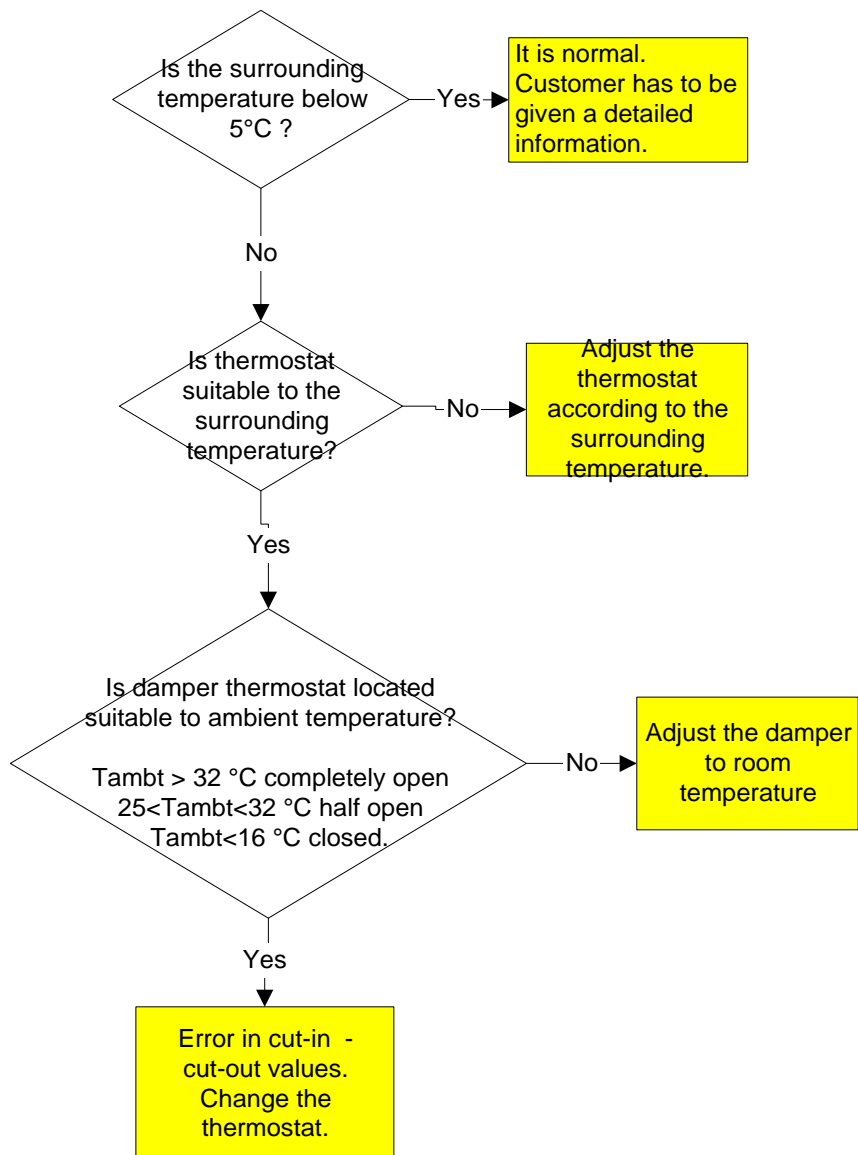

REFRIGERATEUR

847419 - RLL 252

➤ Diagrammes Dysfonctionnements

Diagrammes Dysfonctionnements

FF does not cool!

SINGLE DOOR

FF Freezes

Refrigerator works continuously

There are unwilling icing and snowing in the some parts of internal region