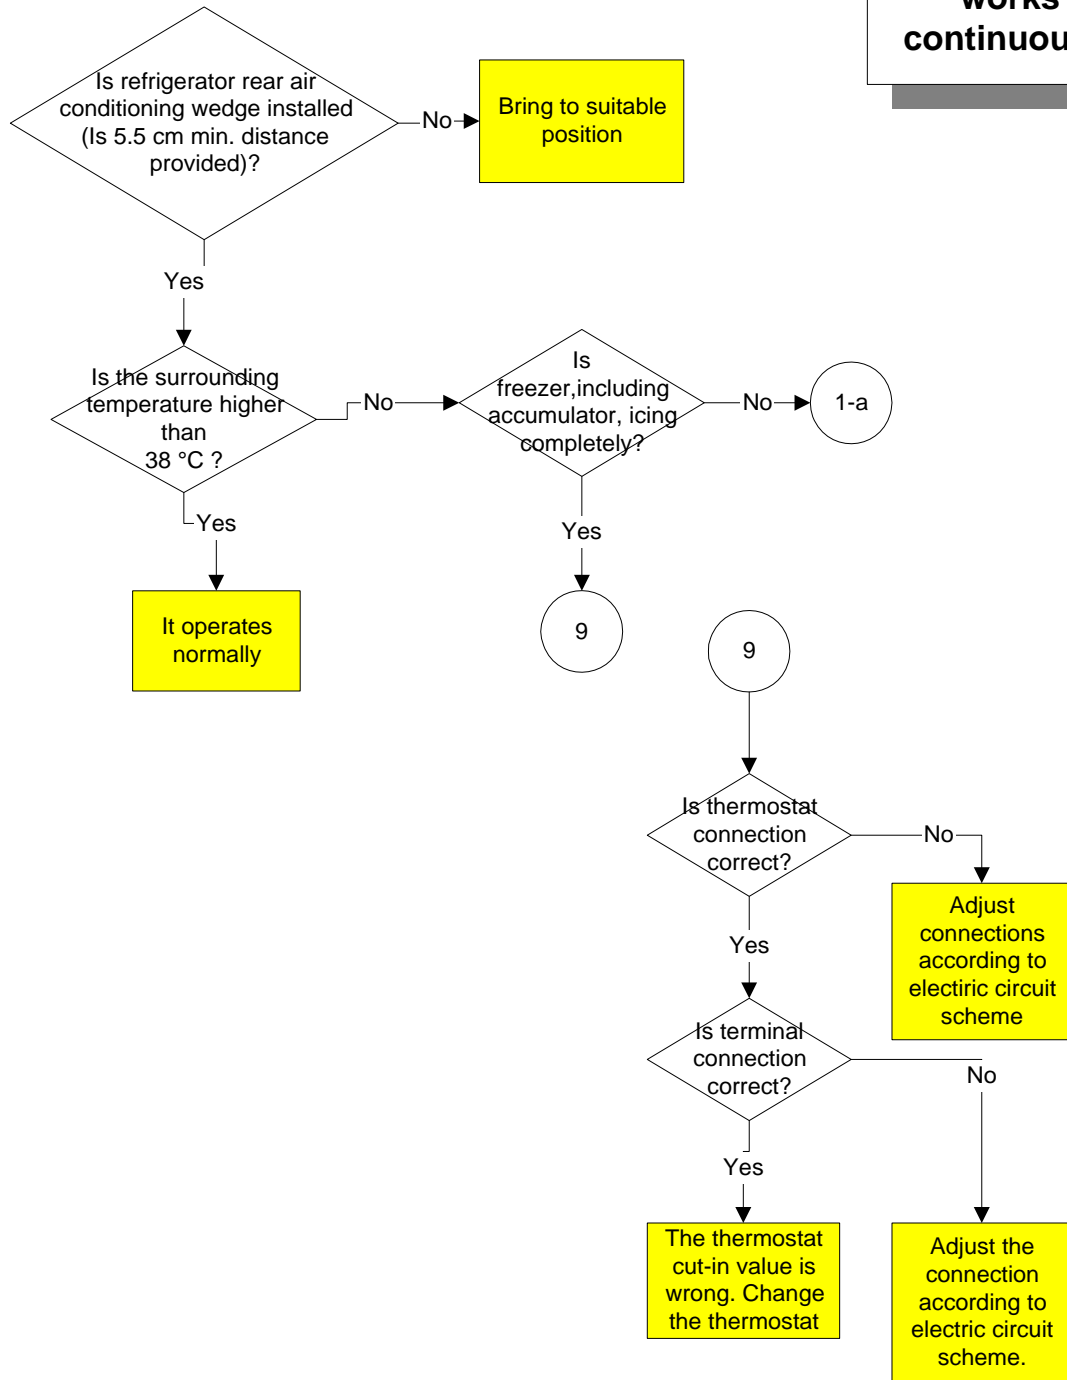

REFRIGERATEUR

847419 - RLL 252

➤ Diagrammes Dysfonctionnements

Diagrammes Dysfonctionnements

FF does not cool!

SINGLE DOOR

FF Freezes

Refrigerator works continuously

There are unwilling icing and snowing in the some parts of internal region