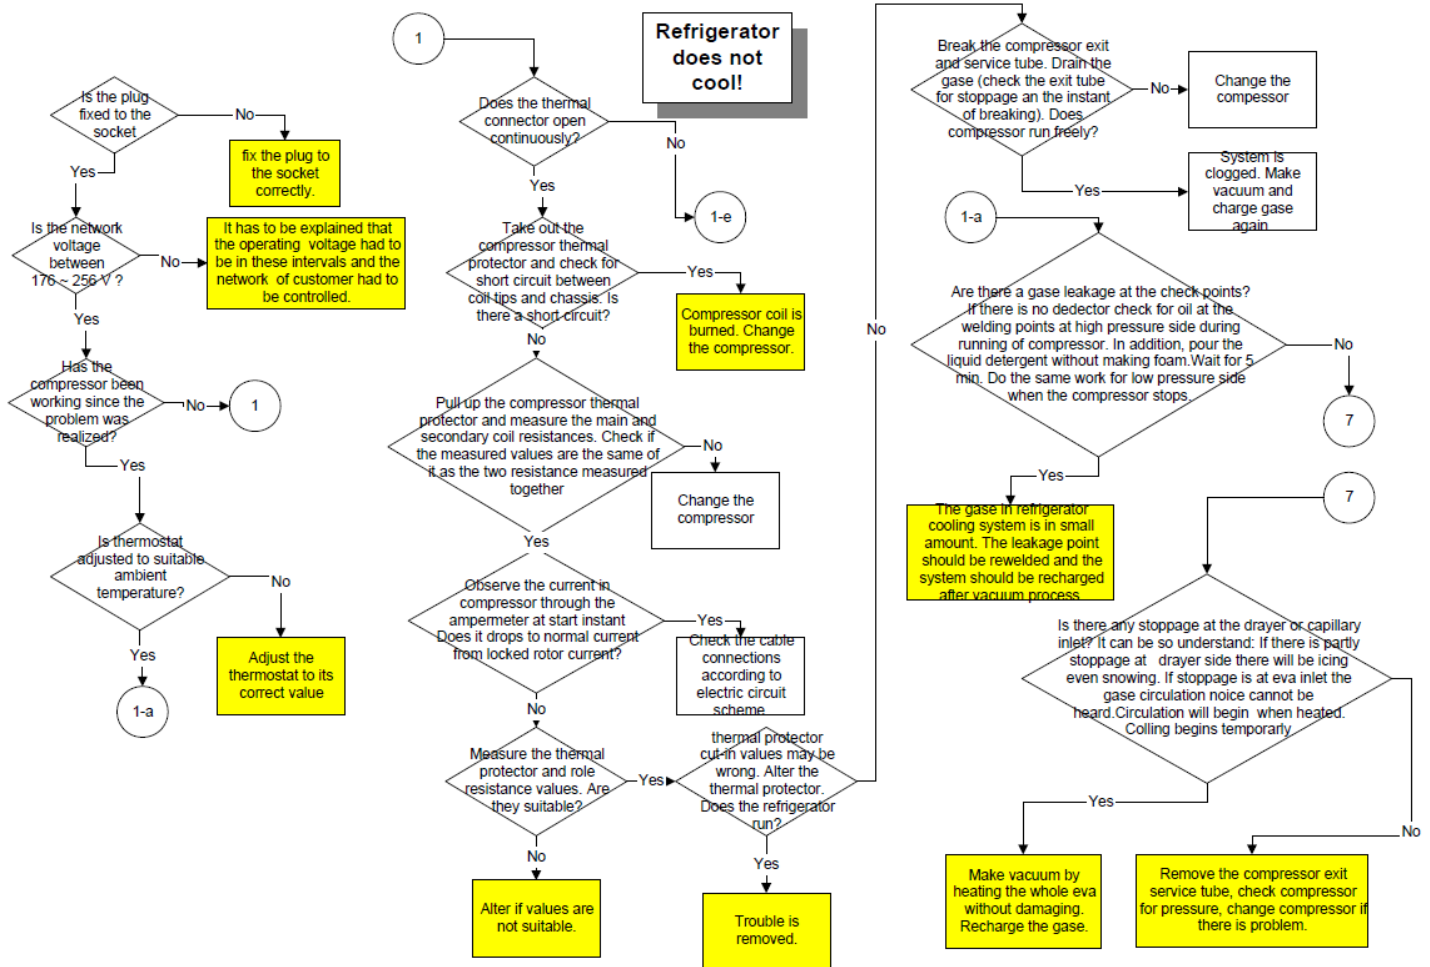

REFRIGERATEUR

847419 - RLL 252

➤ Diagrammes Dysfonctionnements

Diagrammes Dysfonctionnements

FF does not cool!

SINGLE DOOR

FF Freezes

Refrigerator works continuously

There are unwilling icing and snowing in the some parts of internal region