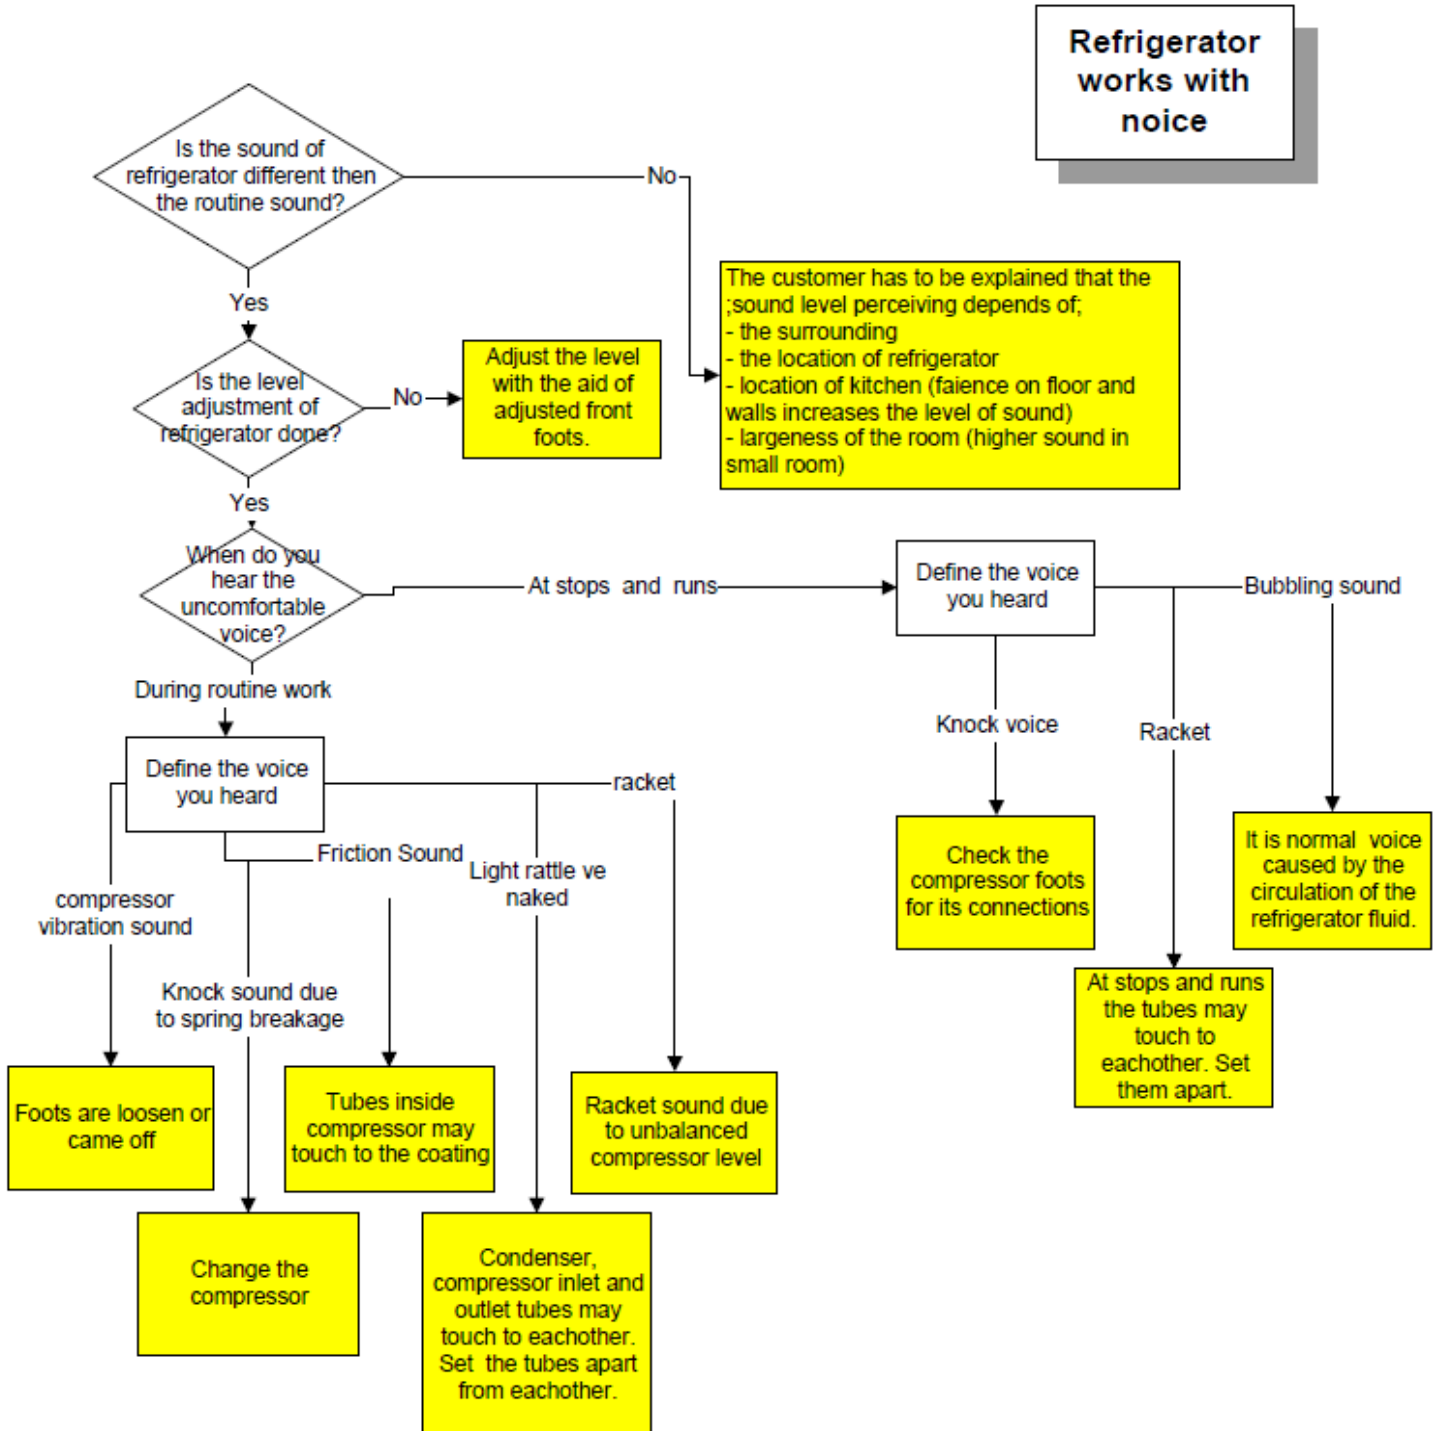

REFRIGERATEUR

847419 - RLL 252

➤ Diagrammes Dysfonctionnements

Diagrammes Dysfonctionnements

FF does not cool!

SINGLE DOOR

FF Freezes

Refrigerator works continuously

There are unwilling icing and snowing in the some parts of internal region