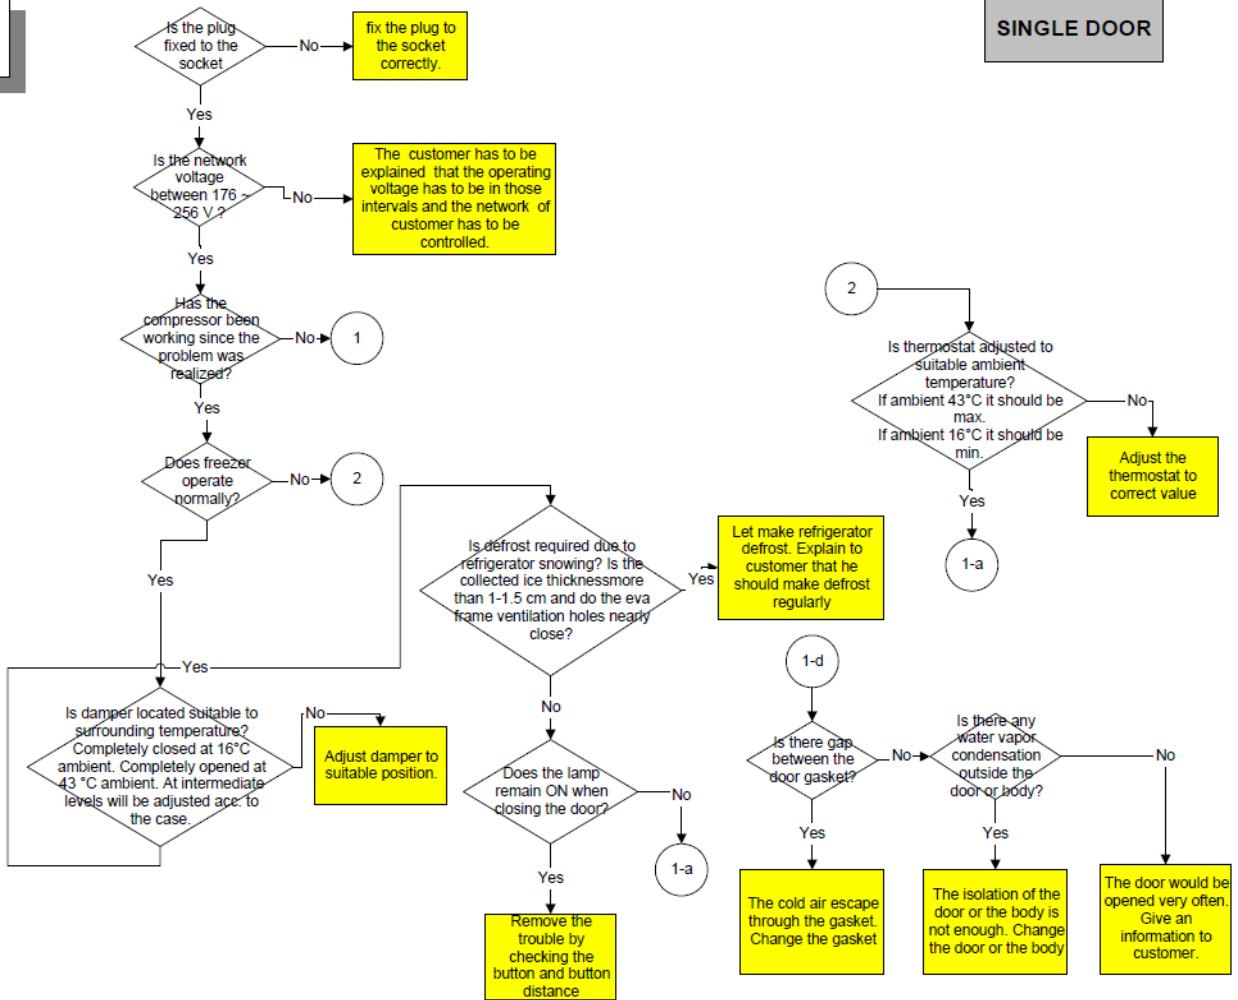

REFRIGERATEUR

847419 - RLL 252

➤ Diagrammes Dysfonctionnements

Diagrammes Dysfonctionnements

FF does not cool!

SINGLE DOOR

FF Freezes

Refrigerator works continuously

There are unwilling icing and snowing in the some parts of internal region