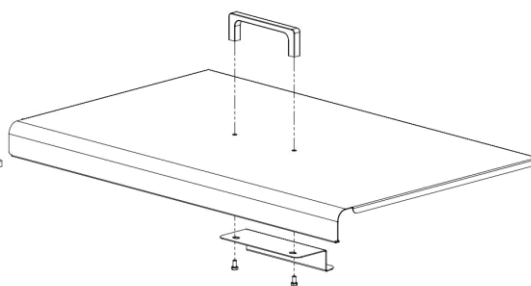

S/s hood for planchas **Smart**, **Saveur**
(ACP8 and ACP9), **Samba** (ACP11)

S/s hood for planchas **Design**, **K**
& **DUO K** (ACP6, ACP10, ACD1)