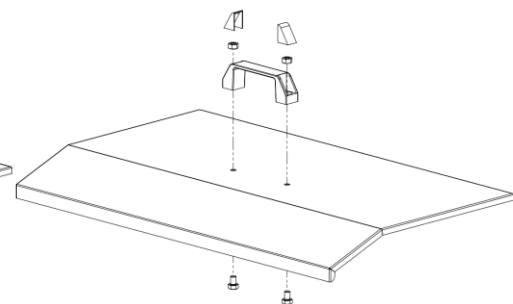

S/s hood for BBQ **Mythic**, **Mythic XL**
(ACB2 & ACB3)