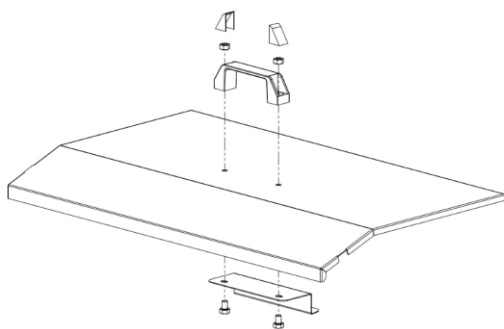

CAPOTS SANS SYSTÈME D'ACCROCHE A L'APPAREIL		
ACB2	Capot de protection pour BBQ Mythic	41 x 26 x 10 cm
ACB3	Capot de protection pour BBQ Mythic XL	51 x 42 x 10 cm

CONDITION D'UTILISATION

En position fermée de façon à recouvrir la plaque de l'appareil, le capot permet de protéger la plaque entre deux utilisations et lors d'un stockage prolongé.

Capot pour barbecues Mythic et Mythic XL (ACB2, ACB3)

STAINLESS STEEL HOODS

Code	Model	Dimensions
HOODS WITH ATTACHMENT SYSTEM		
ACP8	S/s hood for planchas single Saveur and Smart	36 x 38 x 10 cm
ACP9	S/s hood for planchas double Saveur and Série Noire	67 x 38 x 10 cm
ACP6	S/s hood for plancha single Design	43 x 41 x 9 cm
ACP10	S/s hood for planchas double Design and K	67 x 41 x 11 cm
ACP11	S/s hood for planchas Samba	55 x 38 x 10 cm
ACD1	S/s hood for DUO K	66 x 45 x 10 cm
HOODS WITHOUT ATTACHMENT SYSTEM		
ACB2	S/s hood for BBQ Mythic	41 x 26 x 10 cm
ACB3	S/s hood for BBQ Mythic XL	51 x 42 x 10 cm

CONDITION OF USE

In the closed position so as to cover the plate of the device, the hood protects the plate between two uses and during prolonged storage.

 **CAUTION:** do not use the hood for cooking.

MOUNTING OF THE HANDLE & OF THE S/s HOOD ATTACHMENT SYSTEM (except ACB2, ACB3)