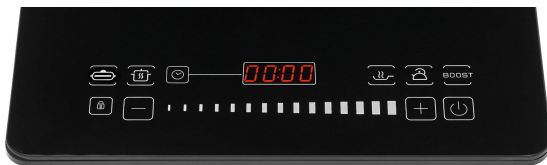

Free-standing Induction hob

Ref.: TI1SLIM

Product highlights

Ultra thin (4cm) With its 4 cm height, this induction hob can be placed wherever you want.

5 cooking functions with direct access Boost, simmer, boil, fry and keep warm for an easy use.

Slider control The power level and timer can be settled just by sliding the finger.

GENERAL

Brand	BRANDT
Commercial code	TI1SLIM
EAN code	3660767964556
Customs code	85166050

FEATURES

Construction type	Freestanding
Hob type	Induction
Top material	Glass ceramic
Colour	Black
Number of zones	1
Flexible zone	No
Control type	Capacitive control
Functions	Boost
Connectivity	

PERFORMANCE

	Cooking zone A	Cooking zone B
Number of cooking zone	1	
Type of heating element	Induction (Circular)	
Position of heating element	Centre	
Dimensions of the heating element (mm)	140	
Max. power of the heating element in W	2000	
Number of position(s) / cooking zone	10	
Timer	Yes	
Direct access	4	
Electrical energy consumption per zone (EC) Wh/kg		

SAFETY

Safety devices	
Power indicator	1 indicator

Free-standing Induction hob

Ref.: TI1SLIM

INSTALLATION	
Hob maximum electric power input (kW)	2
Fuse (A)	
Voltage (V)	220-240
Frequency (Hz)	50/60
Total electrical energy consumption (EC)	
Dimensions of the unboxed product HxWxD (mm)	37X310X380
Dimensions of the packed product HxWxD (mm)	425X72X345
Length of power supply cord (cm)	150
Plug type	EEC
Net weight (kg)	2.5
Gross weight (kg)	3