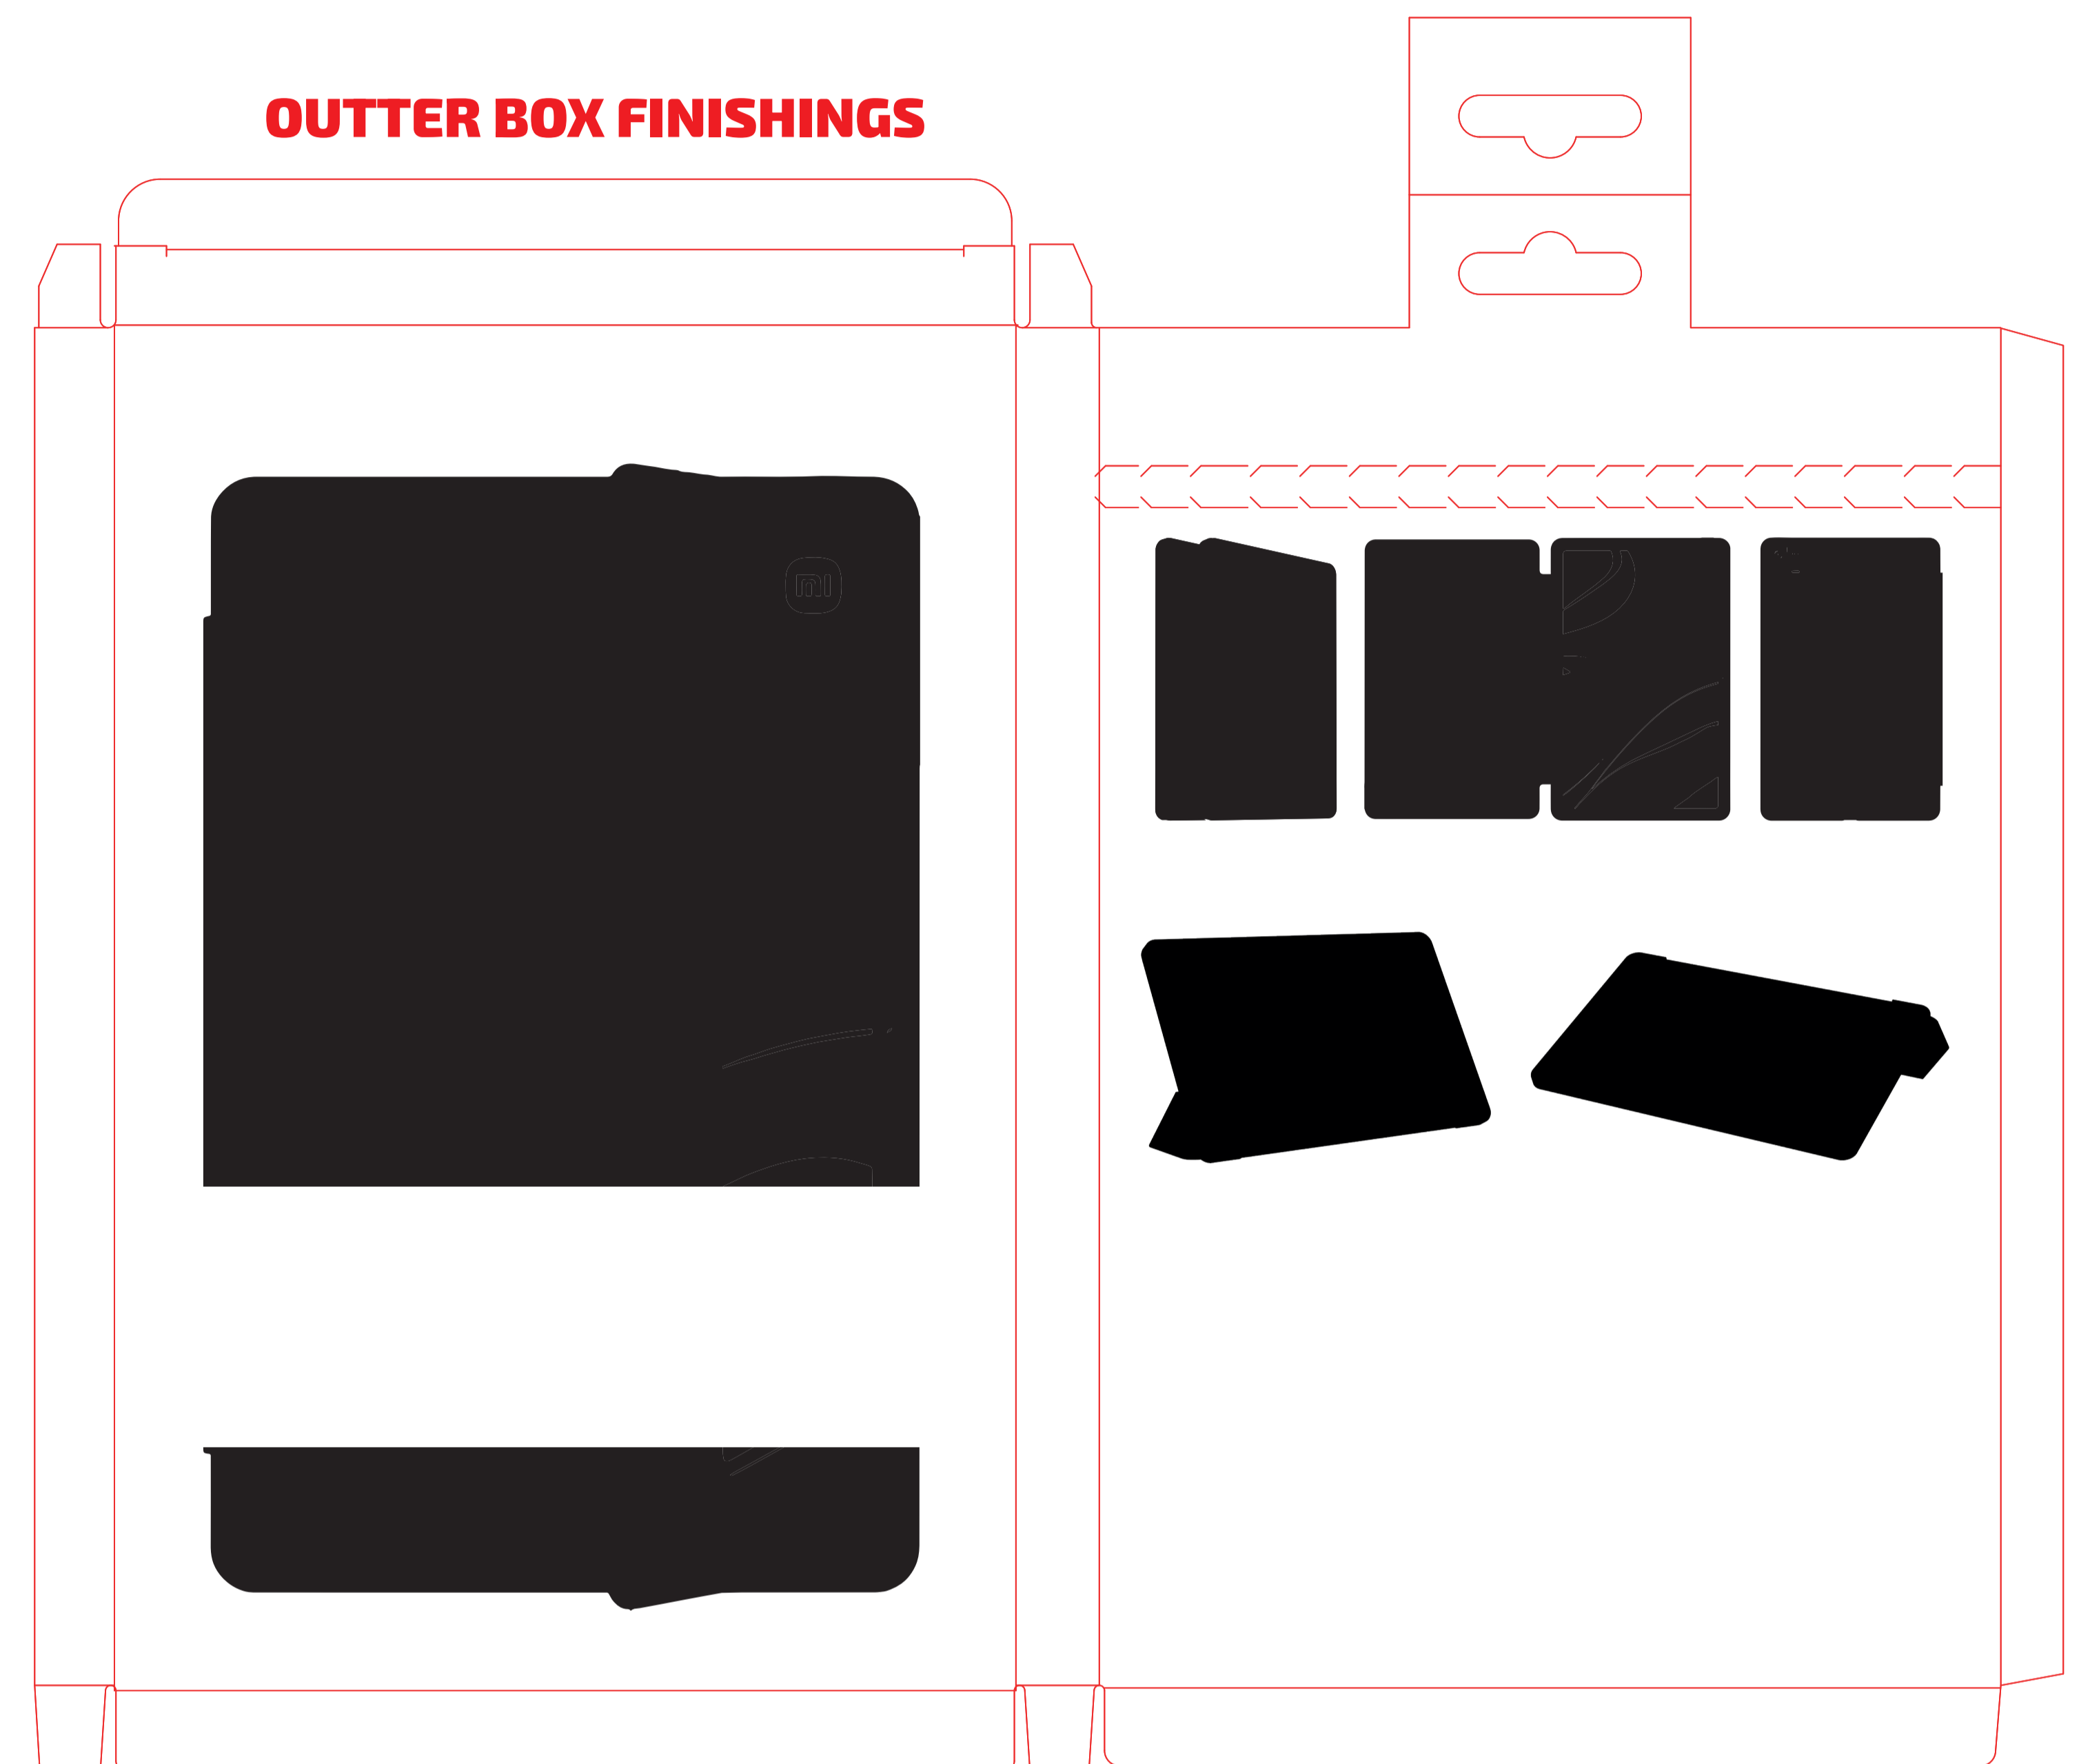

- FEATURES :**
- Full Premium white cardboard
 - Matt / Glossy UV Coating
 - Pantone print

OUTTER BOX

OUTTER BOX FINISHINGS

- UV GLOSSY
- MATTE CARBOARD PREMIUM

INNER CARDBOARD TRAY

PLS ADJUST DIECUT BY THE PRODUCT