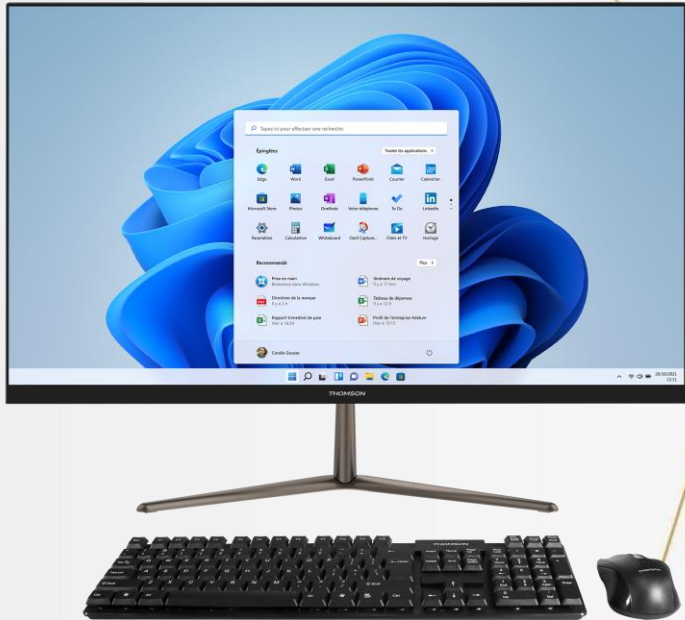

THE ICONIC FRENCH BRAND

AIO 23.6 -IN ALL-IN-ONE

METAVISIO
THOMSON
Computing

INTEL CORE i3-1005G1
2 Cores @2.1GHz

AIO24I310-8BK512,

RAM

8GB

SSD

512GB

389,99 €