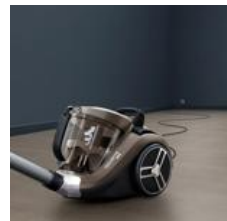

Large surface couverte

Profitez d'un confort d'utilisation maximal grâce à son long cordon de 6,2 m et son rayon d'action de 8,8 m.