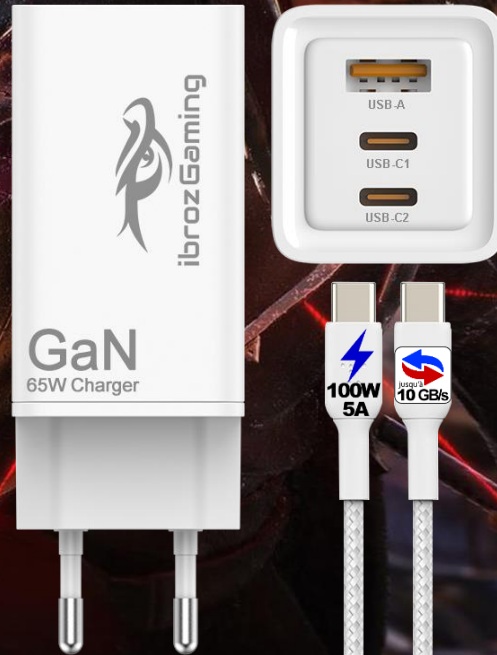

Chargeur GaNFast 65W

- USB-C1 output: 3.3V-11V/3A, 5V/3A, 9V/3A, 12V/3A, 15V/3A, 20V/2.25A, 20V/3.25A
- USB-C2 output: 3.3V-11V/3A, 5V/3A, 9V/3A, 12V/3A, 15V/3A, 20V/2.25A, 20V/3.25A
- USB-A output: 4.5V/5A, 5V/4.5A, 9V/3A, 12V/2.5A, 20V/1.5A
- USB-C1+USB-C2 output: 65W+(5V/3A, 9V/2A, 12V/1.5A)
- USB-C1+USB-A output: 65W+(5V/3A, 9V/2A, 12V/1.5A)
- USB-C2+USB-A output: 5V/3A
- USB-C1+USB-C2+USB-A output: USB-C1 65W+(USB-C2+USB-A)5V/3A