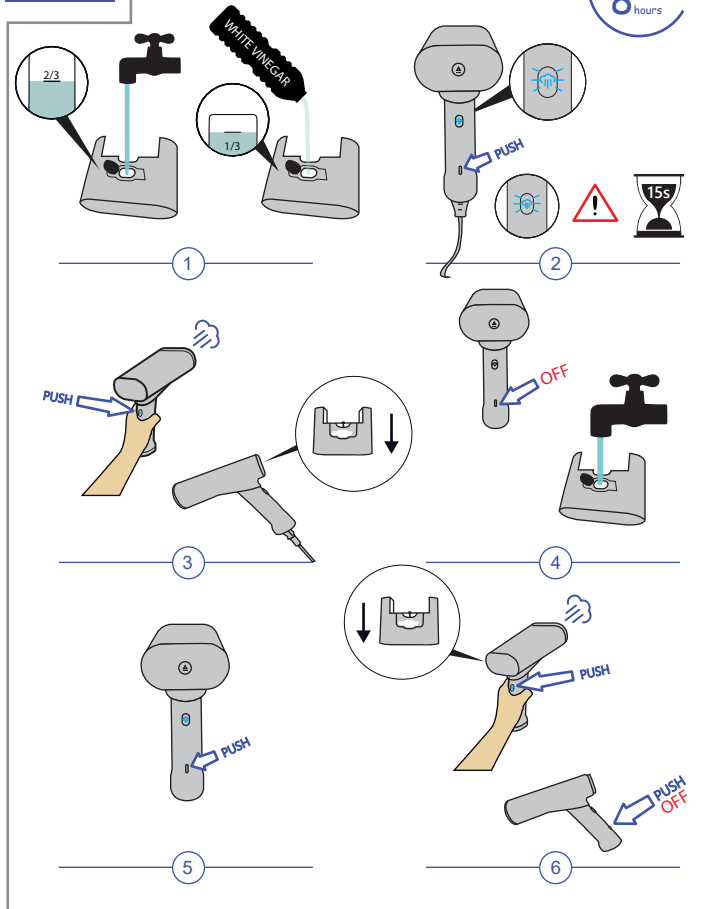

**PUSH  
OFF**

1

2

**SteamOne**

1 Month  
8 hours

SteamOne